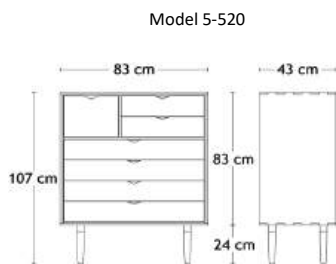

12% rabatt ska dras av på angivna priser

S8 - KOMMODE

Design: byKATO

Korpus	Eg Sæbe	Eg Olie	Eg Sort mat lak
5-520 B83xD43xH107 cm S8 kommode	28.367	29.659	27.075

* Eg/Olie - Vælg mellem: Hvid olie / Natur olie

Stålringe til montering på ben	Tillæg
5-511 4 stk. stålringe	195

Vælg mellem flg. fronter:

Alpino

Ocean Grey

Kashmir

Multi Sand

PRODUKT HIGHLIGHTS

- Model 5-520: W 60 kg / CBM 0,42