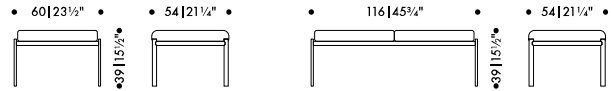

KIKI BENCH 10% rabatt ska dras av på angivna priser

ILMARI TAPIOVAARA 1960

Frame

Steel

Seat

Fabric upholstery with PU foam and polyester wadding

Leather upholstery with PU foam and polyester wadding

Shipped assembled

Made in Hungary

—

Configurable product - Always made to order.

—

Frame powder coated

black gloss

—

1-seater

Fabric upholstery requirements

1 pc = 0,83 m

Leather upholstery requirement

1 pc = 1,39 m²

2-seater

Fabric upholstery requirement

1 pc = 1,32 m

Leather upholstery requirement

1 pc = 2,6 m²

Kiki Bench 1-seater	285 010 02	without VAT in SEK*

Frame		
Frame powder-coated		8.890,00

Upholstery**		
Fabric F40		+ 770,00
Fabric F60		+ 970,00
Fabric F80		+ 1.160,00
Fabric F100		+ 1.360,00
Fabric F140		+ 1.750,00
Fabric F200		+ 2.430,00
Leather L40		+ 3.950,00
Leather L60		+ 5.750,00

Kiki Bench 2-seater	285 011 02	without VAT in SEK*

Frame		
Frame powder-coated		13.600,00

Upholstery**		
Fabric F40		+ 1.230,00
Fabric F60		+ 1.550,00
Fabric F80		+ 1.870,00
Fabric F100		+ 2.170,00
Fabric F140		+ 2.790,00
Fabric F200		+ 3.870,00
Leather L40		+ 7.410,00
Leather L60		+ 10.750,00

* Recommended retail price without VAT

** For COM and COL options, please check with your sales representative