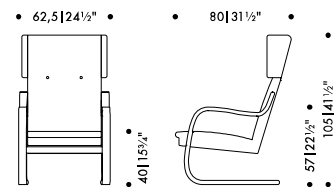

ARMCHAIR 401

ALVAR AALTO 1933

Frame

Form-bent solid birch lamella

Seat and back

Solid birch, birch plywood

Fabric upholstery, steel spring, seaweed, chip wool, PU foam and polyester padding

Leather upholstery, steel spring, seaweed, chip wool, PU foam and polyester padding

Use of water based lacquers only

Shipped assembled

Made in Finland

—

Configurable product - Always made to order.

—

Armrests lacquered

natural

black

Armrests stained

honey

walnut

—

Fabric upholstery requirements

1 pc = 1,6 m, Zebra = 1,8 m

Leather upholstery requirement

1 pc = 2,78 m²

Armchair 401	282 002 02	without VAT in SEK*
Armrests		
Armrests natural lacquered		+ 26.140,00
Armrests lacquered or stained		+ 0,00
Upholstery**		
Fabric F40		+ 1.640,00
Fabric F60		+ 2.680,00
Fabric F80		+ 3.200,00
Fabric F100		+ 3.730,00
Fabric F140		+ 4.800,00
Fabric F200		+ 6.680,00
Leather L40		+ 7.900,00
Leather L60		+ 11.510,00

* Recommended retail price without VAT

** For COM and COL options, please check with your sales representative