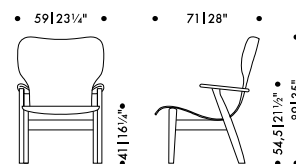

DOMUS LOUNGE CHAIR

ILMARI TAPIOVAARA 1946

Frame

Solid birch
Solid oak

Seat and back

Form-pressed birch veneer

Seat and back surface

Birch veneer
Oak veneer
Fabric upholstery with PU foam padding
Leather upholstery with PU foam padding

Shipped assembled, felt glides mounted

Made in Finland

**Birch, frame natural
lacquered**

282 009 01
SEK* 17.840,00