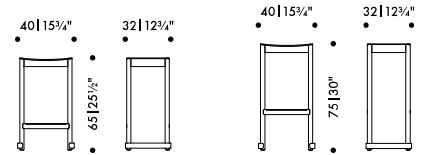

## Seat surface

Beech veneer  
Ash veneer  
Oak veneer

Plastic glides mounted

Made in Italy

—

Configurable products - Always made to order. Longer lead times than standard versions.

—

Atelier Bar Stool	281 046 00	without VAT in SEK*
<b>Seat height</b>		
Seat height 65cm		0,00
Seat height 75cm		0,00
<b>Frame and seat</b>		
natural beech, clear lacquered		5.310,00
natural ash, clear lacquered		+ 450,00
natural oak, clear lacquered		+ 1.100,00
beech, black lacquered		+ 400,00
beech, dark red lacquered		+ 400,00
beech, green lacquered		+ 400,00
<b>Glides</b>		
Plastic glides mounted		+ 0,00