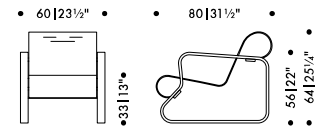

ARMCHAIR 41 "PAIMIO" 10% rabatt ska dras av på angivna priser

ALVAR AALTO 1932

Frame

Form-bent solid birch lamella

Seat shell

Form-pressed birch plywood

Shipped assembled

Use of water based lacquers only

Made in Finland

—

**Frame natural lacquered,
seat shell white lacquered**

282 006 01

SEK* 38.980,00