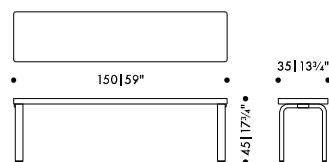

BENCH 168B 10% rabatt ska dras av på angivna priser

ALVAR AALTO 1945

Legs

Solid birch

Seat core

Solid birch
Birch plywood
Honeycomb

Seat surface

Birch veneer
Fabric upholstery with PU foam padding
Leather upholstery with PU foam padding

Use of water based lacquers only

Shipped unassembled in two Carry Away packages, felt glides mounted

Made in Finland

—

**Configurable product -
Always made to order.**

—

Legs lacquered

natural
white
black

Fabric upholstery requirements

1 pc = 0,7m x 1,9m

Leather upholstery requirements

1 pc = 2,3m²

Bench 168B	285 024 02	without VAT in SEK*
Legs		
Legs lacquered, natural		+ 8.850,00
Legs lacquered, white or black		+ 290,00
Upholstery**		
Fabric F40		+ 3.940,00
Fabric F60		+ 4.280,00
Fabric F80		+ 4.740,00
Fabric F100		+ 5.140,00
Fabric F140		+ 5.600,00
Fabric F200		+ 6.280,00
Leather L40		+ 7.540,00
Leather L60		+ 10.790,00

* Recommended retail price without VAT

** For COM and COL options, please check with your sales representative