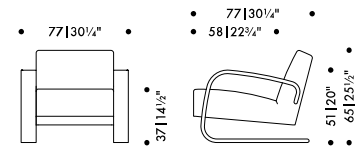

ARMCHAIR 400 "TANK"

ALVAR AALTO 1936

Frame

Form-bent solid birch lamella

Seat and back

Birch plywood

Fabric upholstery, zig-zag-springs, PU foam and polyester padding

Leather upholstery, zig-zag-springs, PU foam and polyester padding

Use of water based lacquers only

Shipped assembled

Made in Finland

—

Configurable product - Always made to order.

—

Armrests lacquered

natural

black

Armrests stained

honey

walnut

—

Fabric upholstery requirement

1 pc = 2,1 m

Leather upholstery requirement

1 pc = 4,64 m²

Armchair 400 "Tank"	282 001 02	without VAT in SEK*
Armrests		
Armrests natural lacquered		+ 45.620,00
Armrests lacquered or stained		+ 0,00
Upholstery**		
Fabric F40		+ 2.170,00
Fabric F60		+ 2.720,00
Fabric F80		+ 3.250,00
Fabric F100		+ 3.790,00
Fabric F140		+ 4.890,00
Fabric F200		+ 6.800,00
Leather L40		+ 13.190,00
Leather L60		+ 19.190,00

* Recommended retail price without VAT

** For COM and COL options, please check with your sales representative