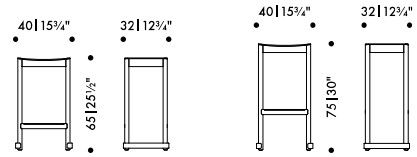

Aluminium

Plastic glides mounted

**Seat**

Beech plywood

Made in Italy

—

**H 65 cm, beech, natural lacquered**

281 046 01 Q\*\*  
SEK\* 5.310,00