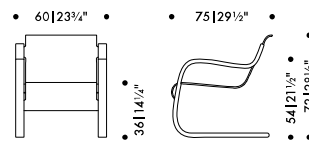

ARMCHAIR 42

ALVAR AALTO 1932

Frame

Form-bent solid birch lamella

Seat shell

Form-pressed birch plywood

Use of water based lacquers only

Shipped assembled

Made in Finland

—

**Frame natural lacquered,
seat shell white lacquered**

282 007 01

SEK* 25.540,00