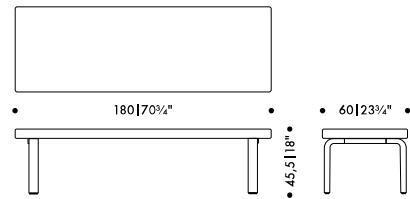

BENCH 167

ALVAR AALTO 1945

Legs

Solid birch

Seat core

Birch plywood

Seat surface

Fabric upholstery with PU foam padding

Leather upholstery with PU foam padding

Use of water based lacquers only

Shipped unassembled in two Carry Away packages, felt glides mounted

Made in Finland

—

Configurable product -

Always made to order.

—

Legs lacquered

natural

white

black

Fabric upholstery requirements

1 pc = 2,5m

Leather upholstery requirements

1 pc = 3m²

Bench 167

285 025 02

without VAT
in SEK*

Legs

Legs lacquered, natural

+ 15.350,00

Legs lacquered, white or black

+ 290,00

Upholstery**

Fabric F40

+ 4.340,00

Fabric F60

+ 4.910,00

Fabric F80

+ 5.480,00

Fabric F100

+ 6.110,00

Fabric F140

+ 7.310,00

Fabric F200

+ 9.360,00

Leather L40

+ 11.130,00

Leather L60

+ 15.300,00

* Recommended retail price without VAT

** For COM and COL options, please check with your sales representative