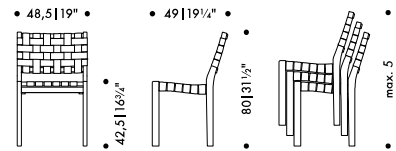

## Seat and backrest

Linen webbing

Felt glides mounted

Re-webbing requirement 13 m/chair

Use of water based lacquers only

Made in Finland

—

**Natural lacquered, black/  
black webbing**