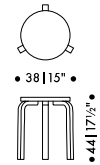

STOOL 60 10% rabatt ska dras av på angivna priser

ALVAR AALTO 1933

Three legs and seat edge-band

Solid birch
Solid wild birch

Seat core

Solid birch
Birch plywood

Seat surface

Birch veneer
Wild birch veneer
High-pressure laminate
Linoleum
Fabric upholstery with PU foam padding
Leather upholstery with PU foam padding
Leather upholstery without PU foam padding

Configurable products - Always made to order. Longer lead times than standard versions. Existing standard components can be freely combined.

—

Seat lacquered

natural
black
white
orange
yellow
green
petrol
red
blue
grey

Seat stained

honey
walnut

Legs lacquered

natural
black
white

Legs stained

honey
walnut

—

Fabric upholstery requirement

1 pc = 50 x 50 cm

Leather upholstery requirement

1 pc = 0,4 m²

Use of water based lacquers only

Shipped unassembled in a Carry Away package or assembled (up to five non-upholstered and four upholstered stools in a box).

Made in Finland

Artek offers a Lifetime Warranty on every new Stool 60 purchased by end customers for private use.

—

Stool 60	280 002 02	without VAT in SEK*
Seat		
Seat birch veneer		+ 2.390,00
Seat IKI white HPL, edge natural		+ 260,00
Seat linoleum black, edge natural		+ 260,00
Seat lacquered or stained		+ 220,00
Legs		
Legs birch or wild birch natural lacquered		+ 0,00
Legs lacquered or stained		+ 180,00
Upholstery**		
Fabric F40		+ 520,00
Fabric F60		+ 640,00
Fabric F80		+ 770,00
Fabric F100		+ 910,00
Fabric F140		+ 1.160,00
Fabric F200		+ 1.610,00
Leather without PU foam padding		+ 0,00
Leather L40		+ 1.140,00
Leather L60		+ 1.640,00
Glides		
Felt glides mounted		+ 120,00
Mode of shipment		
Assembled		+ 100,00

* Recommended retail price without VAT

** For COM and COL options, please check with your sales representative