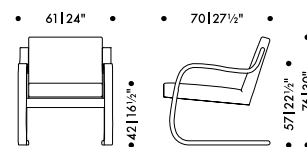

ARMCHAIR 402

ALVAR AALTO 1933

Frame

Form-bent solid birch lamella

Seat and back

Solid birch, birch plywood

Fabric upholstery, steel spring, seaweed, chip wool, PU foam and polyester padding

Leather upholstery, steel spring, seaweed, chip wool, PU foam and polyester padding

Use of water based lacquers only

Shipped assembled

Made in Finland

—

**Configurable product -
Always made to order.**

—

Armrests lacquered

natural

black

Armrests stained

honey

walnut

—

Fabric upholstery requirements

1 pc = 1,2 m, Zebra 1,3 m

2 pcs = 2,0 m, Zebra 2,6 m

Leather upholstery requirement

1 pc = 1,85 m²

Armchair 402	282 003 02	without VAT in SEK*
Armrests		
Armrests natural lacquered		+ 24.170,00
Armrests lacquered or stained		+ 0,00
Upholstery**		
Fabric F60		+ 1.550,00
Fabric F80		+ 1.870,00
Fabric F100		+ 2.170,00
Fabric F140		+ 2.790,00
Fabric F200		+ 3.870,00
Leather L40		+ 5.270,00
Leather L60		+ 7.650,00

* Recommended retail price without VAT

** For COM and COL options, please check with your sales representative