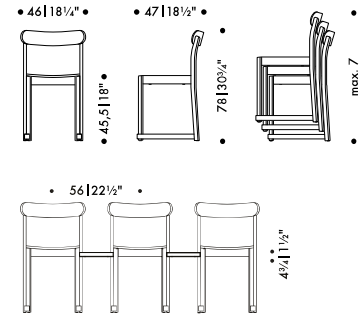

## Seat surface

Beech veneer  
Ash veneer  
Oak veneer

Felt glides mounted, extra plastic glides included.

Shipped assembled

Made in Italy

Upon request Atelier Chair is available with row-connectors. Minimum order quantity 20 units. Additional information is available from your Artek sales representative.