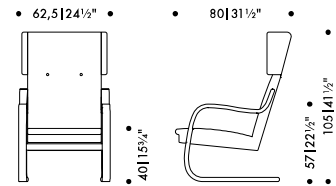

ARMCHAIR 401

ALVAR AALTO 1933

Frame

Form-bent solid birch lamella

Seat and back

Solid birch, birch plywood

Fabric upholstery, steel spring, seaweed, chip wool, PU foam and polyester padding

Leather upholstery, steel spring, seaweed, chip wool, PU foam and polyester padding

Use of water based lacquers only

Shipped assembled

Made in Finland

—

Natural lacquered, upholstery front: grey (coda 232), seat: yellow (coda 410), back: red/white (canvas 614), buttons: black/white (canvas 154), stitching yarn: pale pink (817)

282 022 21

SEK* 29.130,00