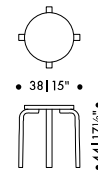

STOOL E60 10% rabatt ska dras av på angivna priser

ALVAR AALTO 1934

Four legs and seat edge-band

Solid birch
Solid wild birch

Seat core

Solid birch
Birch plywood

Seat surface

Birch veneer
Wild birch veneer
High-pressure laminate
Linoleum
Fabric upholstery with PU foam padding
Leather upholstery with PU foam padding
Leather upholstery without PU foam padding

Configurable products - Always made to order. Longer lead times than standard versions. Existing standard components can be freely combined.

—

Seat lacquered

natural
black
white
orange
yellow
green
petrol
red
blue
grey

Seat stained

honey
walnut

Legs lacquered

natural
black
white

Legs stained

honey
walnut

—

Fabric upholstery requirement

1 pc = 50 x 50 cm

Leather upholstery requirement

1 pc = 0,4 m²

Use of water based lacquers only

Shipped unassembled in a Carry Away package or assembled (up to five non-upholstered and four upholstered stools in a box).

Made in Finland

Artek offers a Lifetime Warranty on every new Stool E60 purchased by end customers for private use.

—

Stool E60	280 004 02	without VAT in SEK*
Seat		
Seat birch veneer		2.710,00
Seat IKI white HPL, edge natural		+ 260,00
Seat linoleum black, edge natural		+ 260,00
Seat lacquered or stained		+ 220,00
Legs		
Legs birch or wild birch natural lacquered		+ 0,00
Legs lacquered or stained		+ 220,00
Upholstery**		
Fabric F40		+ 520,00
Fabric F60		+ 640,00
Fabric F80		+ 770,00
Fabric F100		+ 910,00
Fabric F140		+ 1.160,00
Fabric F200		+ 1.610,00
Leather without PU foam padding		+ 0,00
Leather L40		+ 1.140,00
Leather L60		+ 1.640,00
Glides		
Felt glides mounted		+ 180,00
Mode of shipment		
Assembled		+ 100,00

* Recommended retail price without VAT

** For COM and COL options, please check with your sales representative