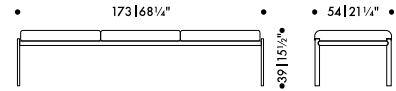

KIKI BENCH 10% rabatt ska dras av på angivna priser

ILMARI TAPIOVAARA 1960

Frame

Steel

Seat

Fabric upholstery with PU foam and polyester wadding

Leather upholstery with PU foam and polyester wadding

Shipped assembled

Made in Hungary

—

Configurable product - Always made to order.

—

Frame powder coated

black gloss

—

3-seater

Fabric upholstery requirement

1 pc = 1,98 m

Leather upholstery requirement

1 pc = 3,9 m²

Kiki Bench 3-seater	285 012 02	without VAT in SEK*
Frame		
Frame powder-coated		19.650,00
Upholstery**		
Fabric F40		+ 1.870,00
Fabric F60		+ 2.320,00
Fabric F80		+ 2.790,00
Fabric F100		+ 3.250,00
Fabric F140		+ 4.180,00
Fabric F200		+ 5.830,00
Leather L40		+ 11.090,00
Leather L60		+ 16.150,00

* Recommended retail price without VAT

** For COM and COL options, please check with your sales representative