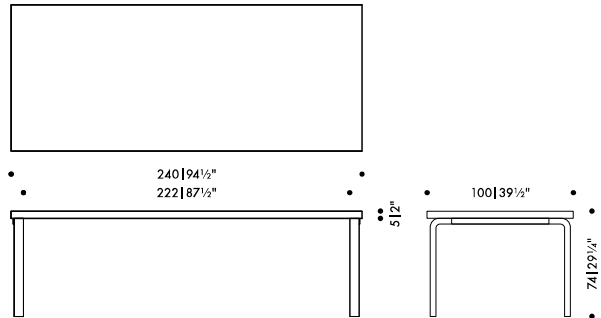

AALTO TABLE RECTANGULAR

ALVAR AALTO 1933

Four legs and top edge-band
Solid birch

Top core
Solid birch, chipboard, plywood, honeycomb

Top surface
Birch veneer
High-pressure laminate
Linoleum

Use of water based lacquers only

Shipped unassembled in two boxes

Table with birch veneer top: Made in Finland and Germany
Table with HPL top: Made in Finland
Table with linoleum top: Made in Finland

86A

Legs and edge band natural lacquered, top birch veneer
283 009 81
SEK* 31.270,00

Legs and edge band natural lacquered, top IKI white HPL
283 009 82
SEK* 31.270,00

Legs and edge band natural lacquered, top black linoleum
283 009 83
SEK* 31.270,00

Felt glides, 28 x 52 mm, set of 4, with screws for LG83
270 049 03Q**
SEK* 170,00

* Recommended retail price without VAT;

** Quick Ship product - dispatch usually within 3 working days ex Germany