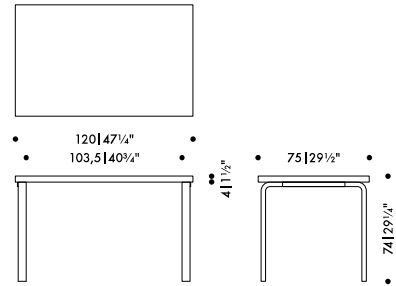

AALTO TABLE RECTANGULAR

ALVAR AALTO 1933

Four legs and top edge-band

Solid birch
Solid wild birch

Top core

Solid birch, chipboard, plywood, honeycomb

Top surface

Birch veneer
Wild birch veneer
High-pressure laminate
Linoleum

Use of water based lacquers only

Shipped unassembled in two boxes

Table with birch veneer top: Made in Finland and Germany
Table with HPL top: Made in Finland
Table with linoleum top: Made in Finland

81B

NEW

Legs and edge band birch natural lacquered, top birch veneer

283 004 81
SEK* 10.780,00

Legs and edge band wild birch natural matt lacquered, top wild birch veneer natural matt lacquered

283 004 80
SEK* 10.780,00

Legs and edge band birch natural lacquered, top IKI white HPL

283 004 82
SEK* 10.780,00

Legs and edge band birch natural lacquered, top black linoleum

283 004 83
SEK* 10.780,00

Felt glides, 22 x 45 mm, set of 4, with screws for LG80

270 049 02Q**
SEK* 170,00

* Recommended retail price without VAT;

** Quick Ship product - dispatch usually within 3 working days ex Germany