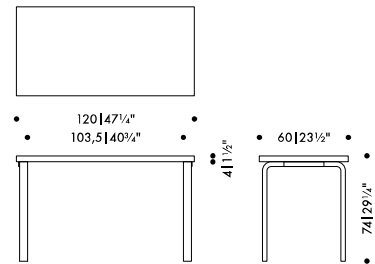

AALTO TABLE RECTANGULAR

ALVAR AALTO 1933

Four legs and top edge-band
Solid birch

Top core
Solid birch, chipboard, plywood,
honeycomb

Top surface
Birch veneer
High-pressure laminate
Linoleum

Shipped unassembled in two
boxes

Table with birch veneer top:
Made in Finland and Germany
Table with HPL top: Made in
Finland
Table with linoleum top: Made
in Finland

Use of water based lacquers only

80A