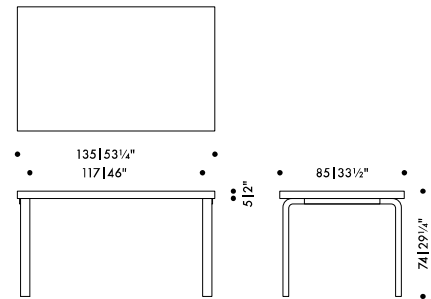

10% rabatt ska dras av på angivna priser

AALTO TABLE RECTANGULAR

ALVAR AALTO 1933

Four legs and top edge-band

Solid birch

Top core

Solid birch, chipboard, plywood, honeycomb

Top surface

Birch veneer
High-pressure laminate
Linoleum

Shipped unassembled in two boxes

Table with birch veneer top: Made in Finland and Germany
Table with HPL top: Made in Finland
Table with linoleum top: Made in Finland

Use of water based lacquers only

82B

Legs and edge band natural lacquered,
top birch veneer

283 006 81

SEK* 14.440,00

Legs and edge band natural lacquered,
top IKI white HPL

283 006 82

SEK* 14.440,00

Legs and edge band natural lacquered,
top black linoleum

283 006 83

SEK* 14.440,00

Felt glides, 28 x 52 mm, set of 4, with
screws for LG83

270 049 03Q**

SEK* 170,00

* Recommended retail price without VAT;

** Quick Ship product - dispatch usually within 3 working days ex Germany