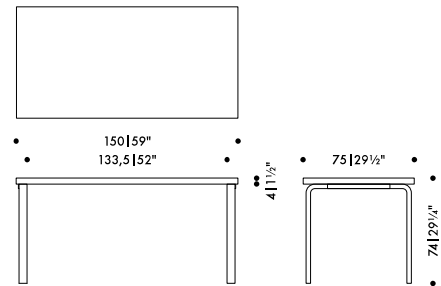

AALTO TABLE RECTANGULAR

ALVAR AALTO 1933

Four legs and top edge-band
Solid birch

Top core
Solid birch, chipboard, plywood,
honeycomb

Top surface
Birch veneer
High-pressure laminate
Linoleum

Shipped unassembled in two
boxes

Table with birch veneer top:
Made in Finland and Germany
Table with HPL top: Made in
Finland
Table with linoleum top: Made
in Finland

Use of water based lacquers only

81A

**Legs and edge band natural lacquered,
top birch veneer**
283 044 81
SEK* 14.330,00

**Legs and edge band natural lacquered,
top IKI white HPL**
283 044 82
SEK* 14.330,00

**Legs and edge band natural lacquered,
top black linoleum**
283 044 83
SEK* 14.330,00

**Felt glides, 22 x 45 mm, set of 4, with
screws for LG80**
270 049 02Q**
SEK* 170,00

* Recommended retail price without VAT;
** Quick Ship product - dispatch usually within 3 working days ex Germany