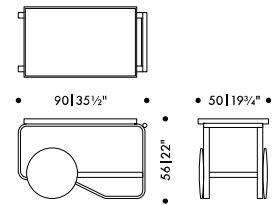

TEA TROLLEY 901

ALVAR AALTO 1936

Frame

Form-bent solid birch lamella

Wheels

MDF

Black rubber ring

Top and shelf surface

High-pressure laminate

Linoleum

Use of water based lacquers only

Shipped assembled

Made in Finland

—

Frame natural lacquered, wheels white lacquered, shelves IKI white HPL

283 015 01

SEK* 23.520,00