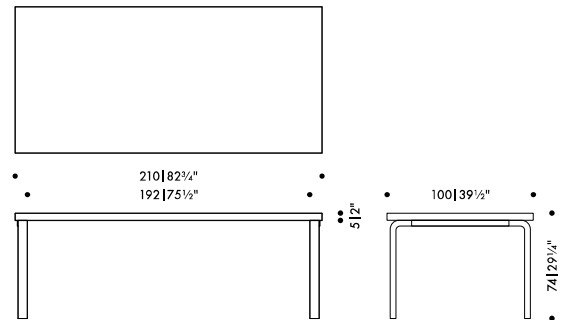

AALTO TABLE RECTANGULAR

ALVAR AALTO 1933

Four legs and top edge-band
Solid birch

Top core
Solid birch, chipboard, plywood,
honeycomb

Top surface
Birch veneer
High-pressure laminate
Linoleum

Use of water based lacquers only

Shipped unassembled in two
boxes

Table with birch veneer top:
Made in Finland and Germany
Table with HPL top: Made in
Finland
Table with linoleum top: Made
in Finland

86

**Legs and edge band natural lacquered,
top birch veneer**
283 008 81
SEK* 27.110,00

**Legs and edge band natural lacquered,
top IKI white HPL**
283 008 82
SEK* 27.110,00

**Legs and edge band natural lacquered,
top black linoleum**
283 008 83
SEK* 27.110,00

**Felt glides, 28 x 52 mm, set of 4, with
screws for LG83**
270 049 03Q**
SEK* 170,00

* Recommended retail price without VAT;

** Quick Ship product - dispatch usually within 3 working days ex Germany