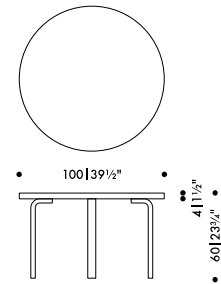

AALTO CHILDREN'S TABLE ROUND

ALVAR AALTO 1933

Four legs and top edge-band

Solid birch

Top core

Solid birch, chipboard, plywood, honeycomb

Top surface

Birch veneer

High-pressure laminate

Linoleum

Use of water based lacquers only

Shipped unassembled in two cartons

Table with birch veneer top: Made in Finland and Germany

Table with HPL top: Made in Finland

Table with linoleum top: Made in Finland

90A