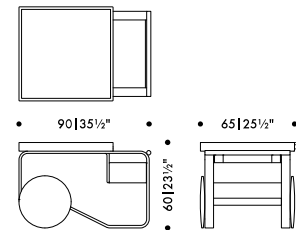

TEA TROLLEY 900

ALVAR AALTO 1937

10% rabatt ska dras av på angivna priser

Frame

Form-bent solid birch lamella

Wheels

MDF

Black rubber ring

Basket

Rattan

Top surface

Ceramic tiles

Use of water based lacquers only

Shipped assembled

Made in Finland

—

Frame natural lacquered, wheels white
lacquered, top black ceramic tiles

283 014 02

SEK* 37.010,00