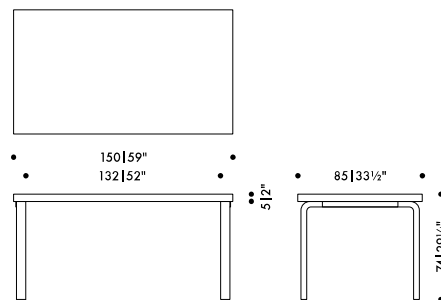

10% rabatt ska dras av på angivna priser

AALTO TABLE RECTANGULAR

ALVAR AALTO 1933

Four legs and top edge-band

Solid birch

Top core

Solid birch, chipboard, plywood, honeycomb

Top surface

Birch veneer
High-pressure laminate
Linoleum

Shipped unassembled in two boxes

Table with birch veneer top: Made in Finland and Germany
Table with HPL top: Made in Finland
Table with linoleum top: Made in Finland

Use of water based lacquers only

82A

Legs and edge band natural lacquered,
top birch veneer

283 005 81

SEK* 17.810,00

Legs and edge band natural lacquered,
top IKI white HPL

283 005 82

SEK* 17.810,00

Legs and edge band natural lacquered,
top black linoleum

283 005 83

SEK* 17.810,00

Felt glides, 28 x 52 mm, set of 4, with
screws for LG83

270 049 03Q**

SEK* 170,00

* Recommended retail price without VAT;

** Quick Ship product - dispatch usually within 3 working days ex Germany