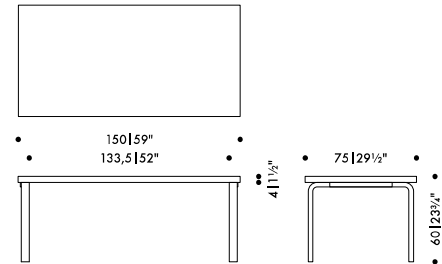

AALTO CHILDREN'S TABLE RECTANGULAR

ALVAR AALTO 1933

Four legs and top edge-band

Solid birch

Top core

Solid birch, chipboard, plywood, honeycomb

Top surface

Birch veneer

High-pressure laminate

Linoleum

Use of water based lacquers only

Shipped unassembled in two boxes

Table with birch veneer top: Made in Finland and Germany

Table with HPL top: Made in Finland

Table with linoleum top: Made in Finland

81A

Legs and edge band natural lacquered, top birch veneer

283 044 61

SEK* 14.330,00

Legs and edge band natural lacquered, top IKI white HPL

283 044 62

SEK* 14.330,00

Legs and edge band natural lacquered, top black linoleum

283 044 63

SEK* 14.330,00

Felt glides, 22 x 45 mm, set of 4, with screws for LG80

270 049 02Q**

SEK* 170,00

* Recommended retail price without VAT;

** Quick Ship product - dispatch usually within 3 working days ex Germany