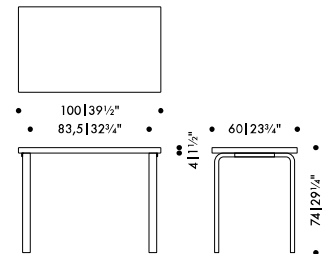

AALTO TABLE RECTANGULAR

ALVAR AALTO 1933

Four legs and top edge-band
Solid birch

Top core
Solid birch, chipboard, plywood,
honeycomb

Top surface
Birch veneer
High-pressure laminate
Linoleum

Use of water based lacquers only

Shipped unassembled in two
boxes

Table with birch veneer top:
Made in Finland and Germany
Table with HPL top: Made in
Finland
Table with linoleum top: Made
in Finland

80B