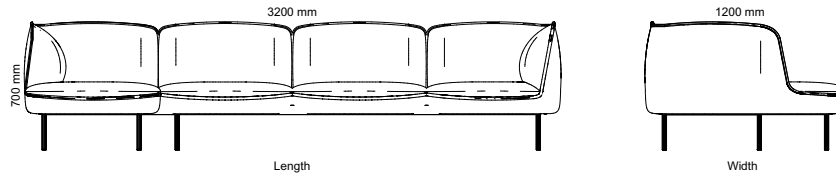

Footstool

Armchair

Divided 2-seated & 3-seated sofa

Corner sofa

Chaise longue

2-seated & 3-seated sofa

All other materials and colors are offered as a custom order.

Art.no.	2-seated sofa	PG2	PG3	PG4	PGL
31A2G2	Gather 2-seated sofa	23 268 kr	25 313 kr	30 479 kr	48 096 kr
31B2G2	Gather divided 2-seated sofa	23 268 kr	25 313 kr	30 479 kr	48 096 kr
31C2G2	Gather long 2-seated sofa	29 493 kr	31 928 kr	38 019 kr	62 898 kr
3 seated & chaise lounge					
31D31G2	Gather 3-seated & chaise longue	44 513 kr	47 864 kr	56 346 kr	89 632 kr
31D13G2	Gather chaise longue & 3-seated	44 513 kr	47 864 kr	56 346 kr	89 632 kr
3 seated sofa					
31A3G2	Gather 3-seated sofa	31 492 kr	34 231 kr	41 151 kr	67 186 kr
31B3G2	Gather divided 3-seated sofa	31 492 kr	34 231 kr	41 151 kr	67 186 kr
Armchair					
31A1G2	Gather armchair	16 701 kr	18 006 kr	21 282 kr	27 229 kr
Corner Sofa					
31H23G2	Gather corner sofa 2-C-3	61 397 kr	66 551 kr	79 562 kr	131 242 kr
31H32G2	Gather corner sofa 3-C-2	61 397 kr	66 551 kr	79 562 kr	131 242 kr
Foot Stool					
31P1G2	Gather footstool	9 686 kr	10 222 kr	11 574 kr	16 299 kr
31P2G2	Gather long footstool	11 598 kr	12 304 kr	14 058 kr	18 967 kr