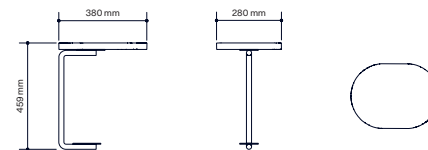

All other materials and colors are offered as a custom order.

Escape 1200x1200

Escape 1600x800

Escape 2400x800

Flush Backrest

Between Backrest

Table

EDSBYN