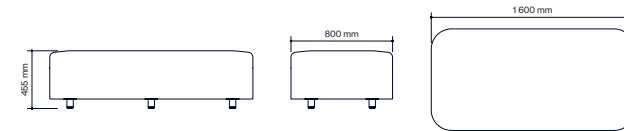

All other materials and colors are offered as a custom order.

Escape 1200x1200

Escape 1600x800

Escape 2400x800

Flush Backrest

Between Backrest

Table

EDSBYN