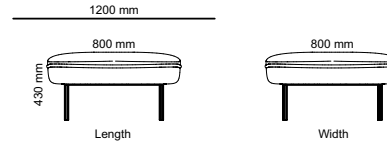

Gather

Color & Trim

	Fabrics
Price Group 2	Ally Cura Grain Hello Select Sumi
Price Group 3	Acton Auckland Capture Foster Hestan Main Line Flax Moore Node Remix Re-wool
Price Group 4	Divina MD Hallingdal 65 Rami Ritz Steelcut Trio Wolin
Leather	Elmosoft Leather

Footstool