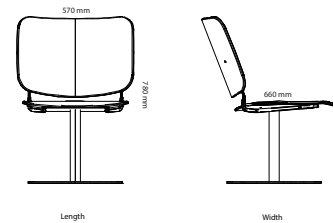

Feather lounge swivel (Price quoted on request)

All other materials and colors are offered as a custom order.

Wood	Veneer	Stained Veneer	Stand	Lacquer
	Birch Oak	Black Stained Oak		White Black Silver Chrome Dark Chocolate Misty Grey