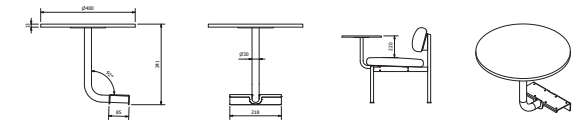

Floating Table

HPL Group 1	HPL Group 2	Desktop	Veneer
White Light grey Dark grey Black	Black Anti fingerprint Beech Birch Oak Oak White glazed Ash White glazed Black stained Woodgrain	Mushroom (4176) Pebble (4175) Pewter (4155) Nero (4023) Charcoal (4166) Smokey blue (4179) Mauve (4172) Ash (4132) Conifer (4174) Burgundy (4154)	Birch Oak Natural Oak White glazed Ash White glazed Black stained