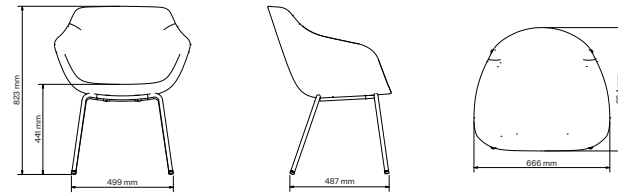

Eski Chair

Color & Trim

	Fabrics	Powder Coating
Price Group 1	Event Era	White Silver Black
Price Group 2	Quest Select Sumi Ally Hello Cura Grain	Chrome Lacquer Misty Grey Dark Chocolate Fern Green Coastal Blue Vermilion Red
Price Group 3	Main Line Flax Re-Wool Remix 3 Node Capture Moore Acton Hestan Auckland Foster	
Price Group 4	Ritz Hallingdal 65 Steelcut Trio 3 Divina MD Rami Wolin	
Leather	Elmosoft Leather	

All other materials and colors are offered as a custom order.

Eski Chair 4-leg