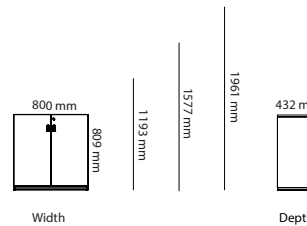

Access Storage

Color & Trim

Laminate

White
Light grey
Dark grey

Lacquer

Body

White S 0500-N
Black S 9000-N

Front

White S 0500-N
Black S 9000-N
Light grey S 2500-N
Dark grey S 7000-N
Sandy grey S 2005-Y50R
Fern green S 7010-G30Y
Bay leave S 4020-G30Y
Petroleum S 7020-B10G

Veneer

Birch
Oak

Stained Veneer

White Ash
Black

All other materials and colors are offered as a custom order.

Swing door