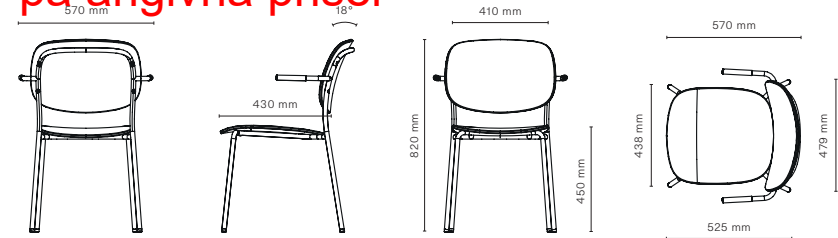

All other materials and colors are offered as a custom order.

All other materials and colors are offered as a custom order.

4-legged with armrest

4-legged X-base

4-legged without armrest

5-star Swivel

15% rabatt ska dras av på angivna priser