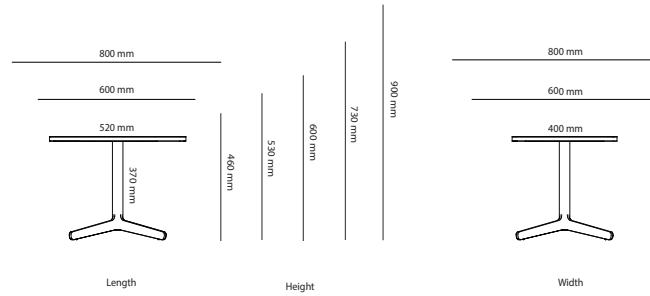

Feather Table

Color & Trim

	Laminate
Price Group 1	White Light grey Dark grey
Price Group 2	Oak Oak White glazed Ash White glazed Black stained Woodgrain
	HPL
Price Group 1	White Light grey Dark grey Black
Price Group 2	Black Anti fingerprint Oak Oak White glazed Ash White glazed Black stained Woodgrain
	Desktop
	Mushroom (4176) Pebble (4175) Nero (4023)
	Veneer
	Birch Oak Natural Oak White glazed Ash White glazed Black stained Dark brown stained
	Solid
	Ash Oak
	Marble
	Bianco Carrara Verde Guatemala Emperador Dark

Square/Rectangle