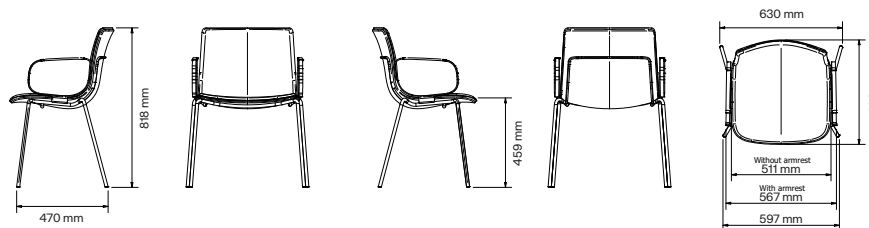

All other materials and colors are offered as a custom order.

Swivel with/without armrest

Cantilever with/without armrest

4-leg with/without armrest

15% rabatt ska dras av på angivna priser

Eline Chair

74

Art.no.	Chair	PG1	PG2	PG3	PG4	Leather
74A11	Eline 4-Legged chair, without armrests	3 950 kr	4 170 kr	4 390 kr	4 610 kr	5 210 kr
74A21	Eline 4-Legged chair, with uncovered armrests	4 990 kr	5 210 kr	5 430 kr	5 650 kr	6 250 kr
74A31	Eline 4-Legged chair, with leather-armrests	5 285 kr	5 505 kr	5 725 kr	5 945 kr	6 545 kr
74B11	Eline 4-Star Swivel chair, without armrests	5 900 kr	6 120 kr	6 340 kr	6 560 kr	7 160 kr
74B21	Eline 4-Star Swivel chair, with uncovered armrests	6 950 kr	7 170 kr	7 390 kr	7 610 kr	8 210 kr
74B31	Eline 4-Star Swivel chair, with leather-armrests	7 245 kr	7 465 kr	7 685 kr	7 905 kr	8 505 kr
74C11	Eline Cantilever chair, without armrests	4 240 kr	4 460 kr	4 680 kr	4 900 kr	5 500 kr
74C21	Eline Cantilever chair, with uncovered armrests	5 280 kr	5 500 kr	5 720 kr	5 940 kr	6 540 kr
74C31	Eline Cantilever chair, with leather-armrests	5 575 kr	5 795 kr	6 015 kr	6 235 kr	6 835 kr