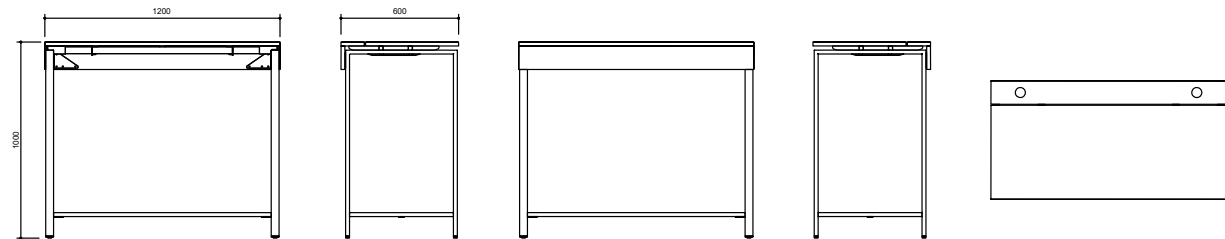

Neat Table

Color & Trim

Table Top	
HPL Price Group 1	White Light grey Dark grey
HPL Price Group 2	Black anti fingerprint Beech Birch Oak Oak white glazed Ash white glazed Black stained
Desktop	
	Pebble 4175 Nero 4023 Mushroom 4176 Pewter 4155 Charcoal 4166 Smokey blue 4179 Mauve 4172 Ash 4132 Conifer 4174 Burgundy 4154
Veneer	
	Birch Oak Oak white glazed Ash white glazed Dark brown stained Black stained
Legs/Frame	
Price Group 1	White lacquer Black lacquer Silver lacquer*
Price Group 2	Chrome lacquer* Dark Chocolate Misty Grey Fern Green* Vermilion Red* Coastal Blue*

Neat Hi

*Not available as standard order for Neat HiLo.

All other materials and colors are offered as a custom order.