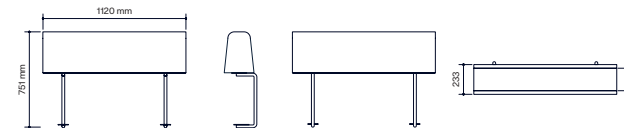

All other materials and colors are offered as a custom order.

Escape 1200x1200

Escape 1600x800

Escape 2400x800

Flush Backrest

Between Backrest

Table

EDSBYN