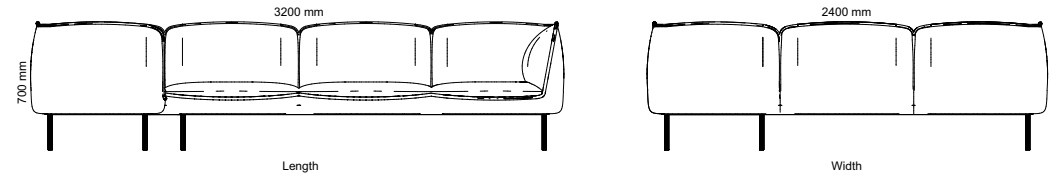

Corner sofa