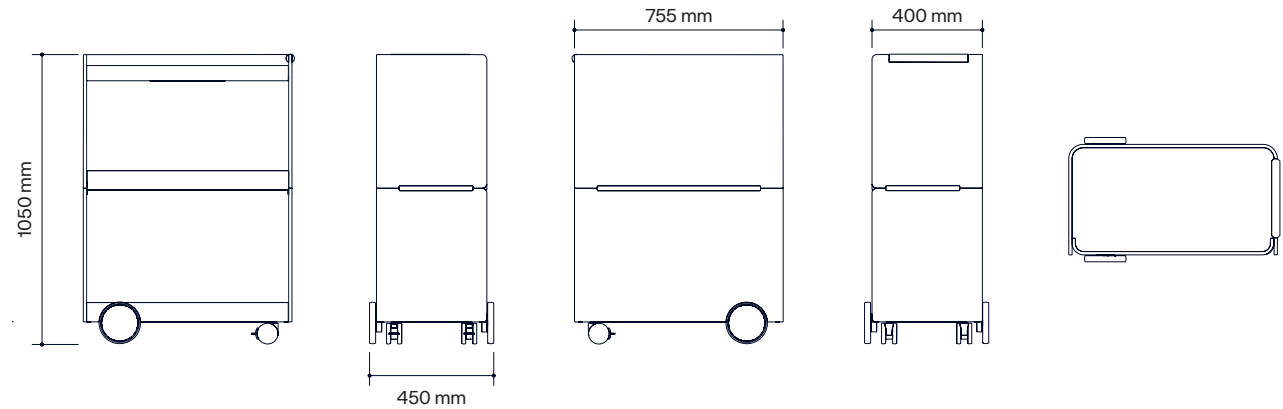

15% rabatt ska dras av på angivna priser

Troy Trolley

Color & Trim

	Clear Coat & Stain
Price Group 1	Natural Oak
Price Group 2	White Glazed Ash White Glazed Oak Dark Brown stained Black stain

All other materials and colors are offered as a custom order.

Troy High