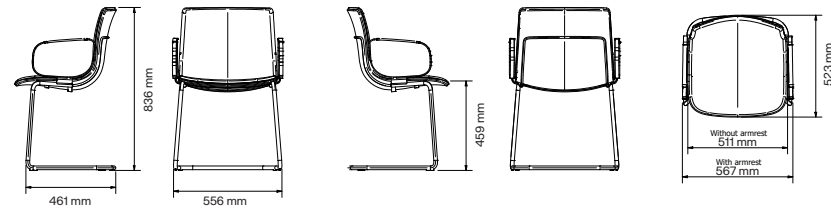

All other materials and colors are offered as a custom order.

Swivel with/without armrest

Cantilever with/without armrest

4-leg with/without armrest

15% rabatt ska dras av på angivna priser

Eline Chair

74

Art.no.	Chair	PG1	PG2	PG3	PG4	Leather
74A11	Eline 4-Legged chair, without armrests	3 950 kr	4 170 kr	4 390 kr	4 610 kr	5 210 kr
74A21	Eline 4-Legged chair, with uncovered armrests	4 990 kr	5 210 kr	5 430 kr	5 650 kr	6 250 kr
74A31	Eline 4-Legged chair, with leather-armrests	5 285 kr	5 505 kr	5 725 kr	5 945 kr	6 545 kr
74B11	Eline 4-Star Swivel chair, without armrests	5 900 kr	6 120 kr	6 340 kr	6 560 kr	7 160 kr
74B21	Eline 4-Star Swivel chair, with uncovered armrests	6 950 kr	7 170 kr	7 390 kr	7 610 kr	8 210 kr
74B31	Eline 4-Star Swivel chair, with leather-armrests	7 245 kr	7 465 kr	7 685 kr	7 905 kr	8 505 kr
74C11	Eline Cantilever chair, without armrests	4 240 kr	4 460 kr	4 680 kr	4 900 kr	5 500 kr
74C21	Eline Cantilever chair, with uncovered armrests	5 280 kr	5 500 kr	5 720 kr	5 940 kr	6 540 kr
74C31	Eline Cantilever chair, with leather-armrests	5 575 kr	5 795 kr	6 015 kr	6 235 kr	6 835 kr