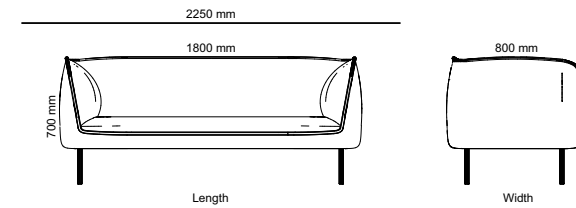

Footstool

Armchair

Divided 2-seated & 3-seated sofa

Corner sofa

Chaise longue

2-seated & 3-seated sofa

All other materials and colors are offered as a custom order.

Art.no.	2-seated sofa	PG2	PG3	PG4	PGL
31A2G2	Gather 2-seated sofa	23 268 kr	25 313 kr	30 479 kr	48 096 kr
31B2G2	Gather divided 2-seated sofa	23 268 kr	25 313 kr	30 479 kr	48 096 kr
31C2G2	Gather long 2-seated sofa	29 493 kr	31 928 kr	38 019 kr	62 898 kr
3 seated & chaise lounge					
31D31G2	Gather 3-seated & chaise longue	44 513 kr	47 864 kr	56 346 kr	89 632 kr
31D13G2	Gather chaise longue & 3-seated	44 513 kr	47 864 kr	56 346 kr	89 632 kr
3 seated sofa					
31A3G2	Gather 3-seated sofa	31 492 kr	34 231 kr	41 151 kr	67 186 kr
31B3G2	Gather divided 3-seated sofa	31 492 kr	34 231 kr	41 151 kr	67 186 kr
Armchair					
31A1G2	Gather armchair	16 701 kr	18 006 kr	21 282 kr	27 229 kr
Corner Sofa					
31H23G2	Gather corner sofa 2-C-3	61 397 kr	66 551 kr	79 562 kr	131 242 kr
31H32G2	Gather corner sofa 3-C-2	61 397 kr	66 551 kr	79 562 kr	131 242 kr
Foot Stool					
31P1G2	Gather footstool	9 686 kr	10 222 kr	11 574 kr	16 299 kr
31P2G2	Gather long footstool	11 598 kr	12 304 kr	14 058 kr	18 967 kr