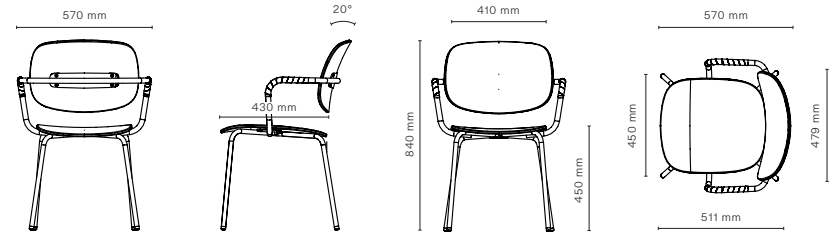

4-legged X-base