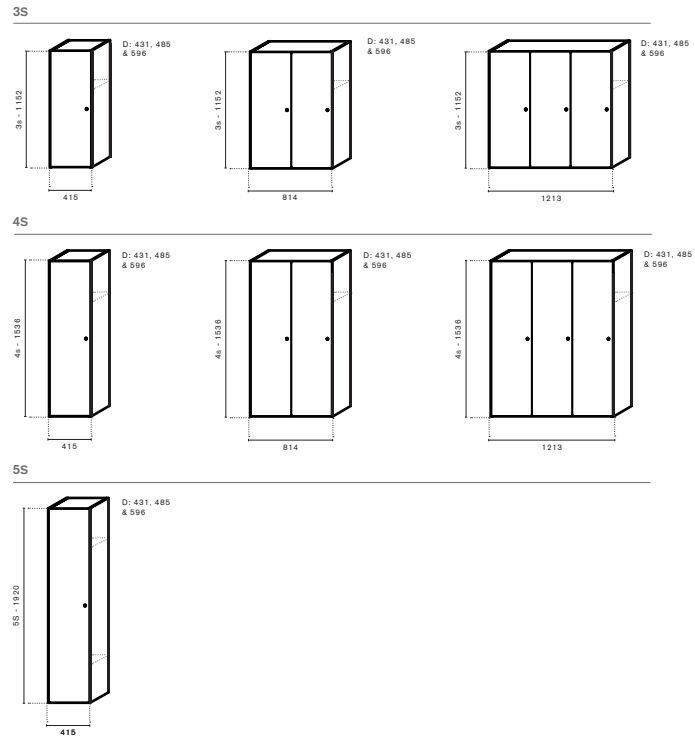

Shape Storage

Wardrobe