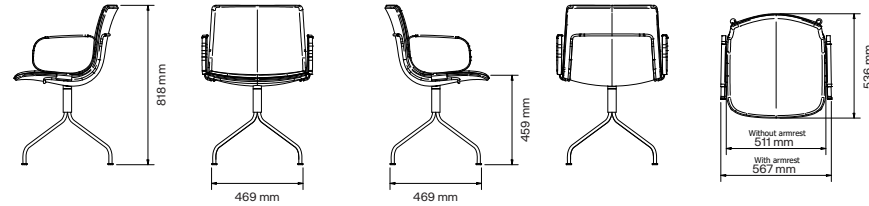

All other materials and colors are offered as a custom order.

Swivel with/without armrest

Cantilever with/without armrest

4-leg with/without armrest

15% rabatt ska dras av på angivna priser

Eline Chair

74

Art.no.	Chair	PG1	PG2	PG3	PG4	Leather
74A11	Eline 4-Legged chair, without armrests	3 950 kr	4 170 kr	4 390 kr	4 610 kr	5 210 kr
74A21	Eline 4-Legged chair, with uncovered armrests	4 990 kr	5 210 kr	5 430 kr	5 650 kr	6 250 kr
74A31	Eline 4-Legged chair, with leather-armrests	5 285 kr	5 505 kr	5 725 kr	5 945 kr	6 545 kr
74B11	Eline 4-Star Swivel chair, without armrests	5 900 kr	6 120 kr	6 340 kr	6 560 kr	7 160 kr
74B21	Eline 4-Star Swivel chair, with uncovered armrests	6 950 kr	7 170 kr	7 390 kr	7 610 kr	8 210 kr
74B31	Eline 4-Star Swivel chair, with leather-armrests	7 245 kr	7 465 kr	7 685 kr	7 905 kr	8 505 kr
74C11	Eline Cantilever chair, without armrests	4 240 kr	4 460 kr	4 680 kr	4 900 kr	5 500 kr
74C21	Eline Cantilever chair, with uncovered armrests	5 280 kr	5 500 kr	5 720 kr	5 940 kr	6 540 kr
74C31	Eline Cantilever chair, with leather-armrests	5 575 kr	5 795 kr	6 015 kr	6 235 kr	6 835 kr