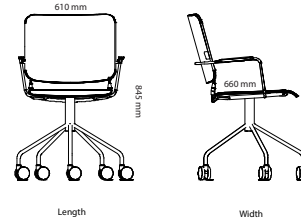

Feather swivel chair armrests