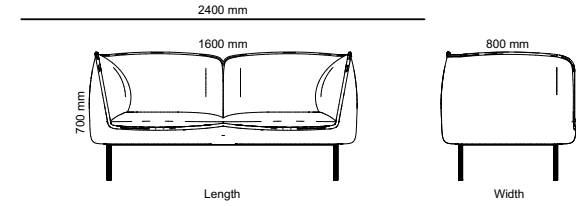

Divided 2-seated & 3-seated sofa