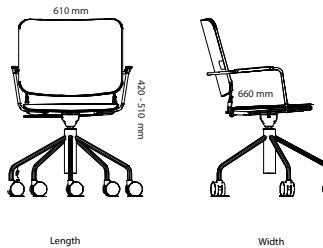

Feather swivel-adjust chair armrests