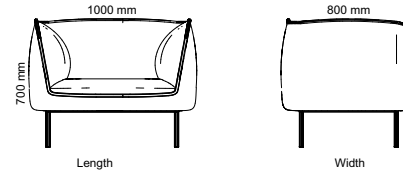

Gather

Color & Trim

	Fabrics
Price Group 2	Ally Cura Grain Hello Select Sumi
Price Group 3	Acton Auckland Capture Foster Hestan Main Line Flax Moore Node Remix Re-wool
Price Group 4	Divina MD Hallingdal 65 Rami Ritz Steelcut Trio Wolin
Leather	Elmosoft Leather

Armchair

All other materials and colors are offered as a custom order.