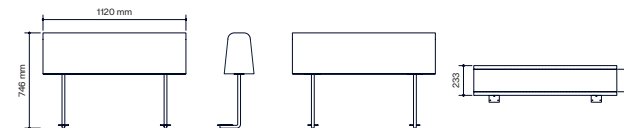

All other materials and colors are offered as a custom order.

Escape 1200x1200

Escape 1600x800

Escape 2400x800

Flush Backrest

Between Backrest

Table

EDSBYN