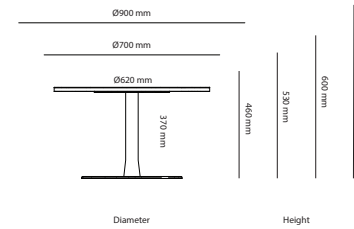

Cone Table

Color & Trim

Laminate	
Price Group 1	White Light grey Dark grey
Price Group 2	Oak Oak White glazed Ash White glazed Black stained Woodgrain
HPL	
Price Group 1	White Light grey Dark grey Black
Price Group 2	Black Anti fingerprint Oak Oak White glazed Ash White glazed Black stained Woodgrain
Desktop	
	Mushroom (4176) Pebble (4175) Nero (4023)
Veneer	
	Birch Oak Natural Oak White glazed Ash White glazed Black stained Dark brown stained
Solid	
	Ash Oak
Marble	
	Bianco Carrara Verde Guatemala Emperador Dark

Square/Rectangle

Round

Radius

All other materials and colors are offered as a custom order.