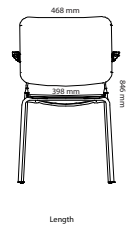

Feather chair armrests