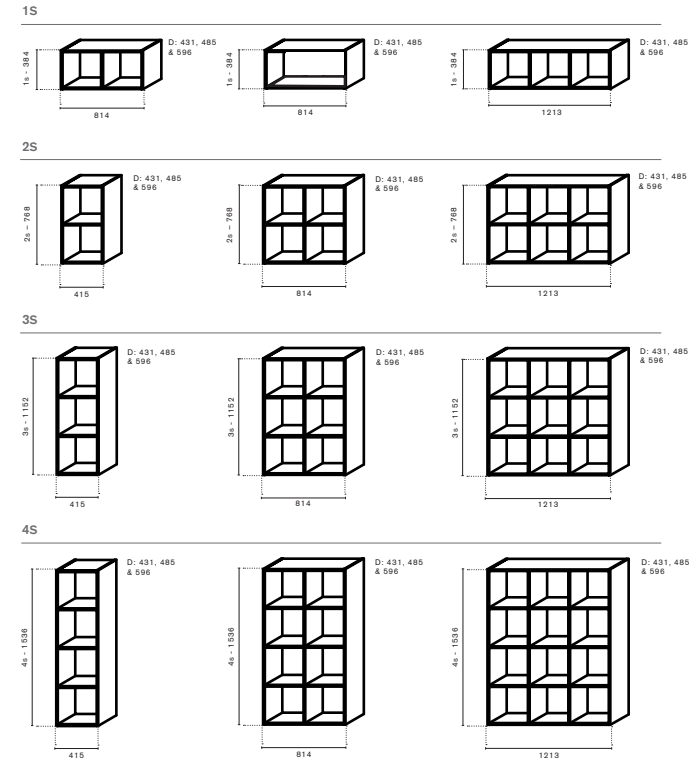

Shape Storage

Color & Trim

	Laminate
Price Group 1	White Light grey Dark grey
Price Group 2	Birch Oak Oak White glazed Ash White glazed Black stained
	Lacquer
	White Light grey Dark grey
	Veneer
	Birch Oak Natural
	Stained Veneer
	Oak White glazed Ash White glazed Black stained

All other materials and colors are offered as a custom order.

Open