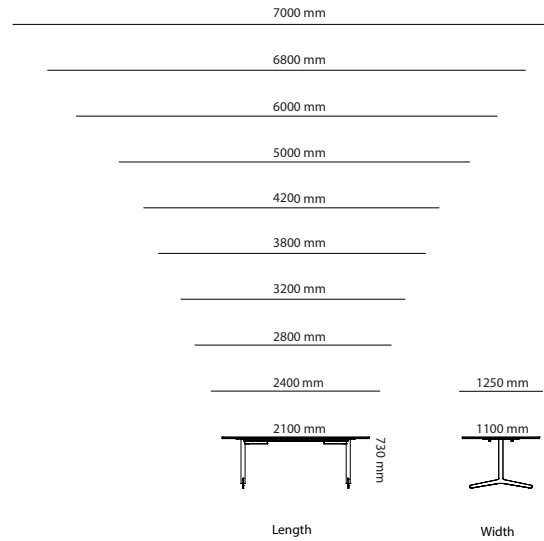

Feather Conference

Color & Trim

- **HPL**

- White
- Light grey
- Dark grey
- Black
- **Desktop**

- Beige
- Light grey
- Black
- **Veneer (up to 1100 mm width)**

- Birch
- Oak
- **Stained Veneer (up to 1100 mm width)**

- White Ash
- Black

Rectangle