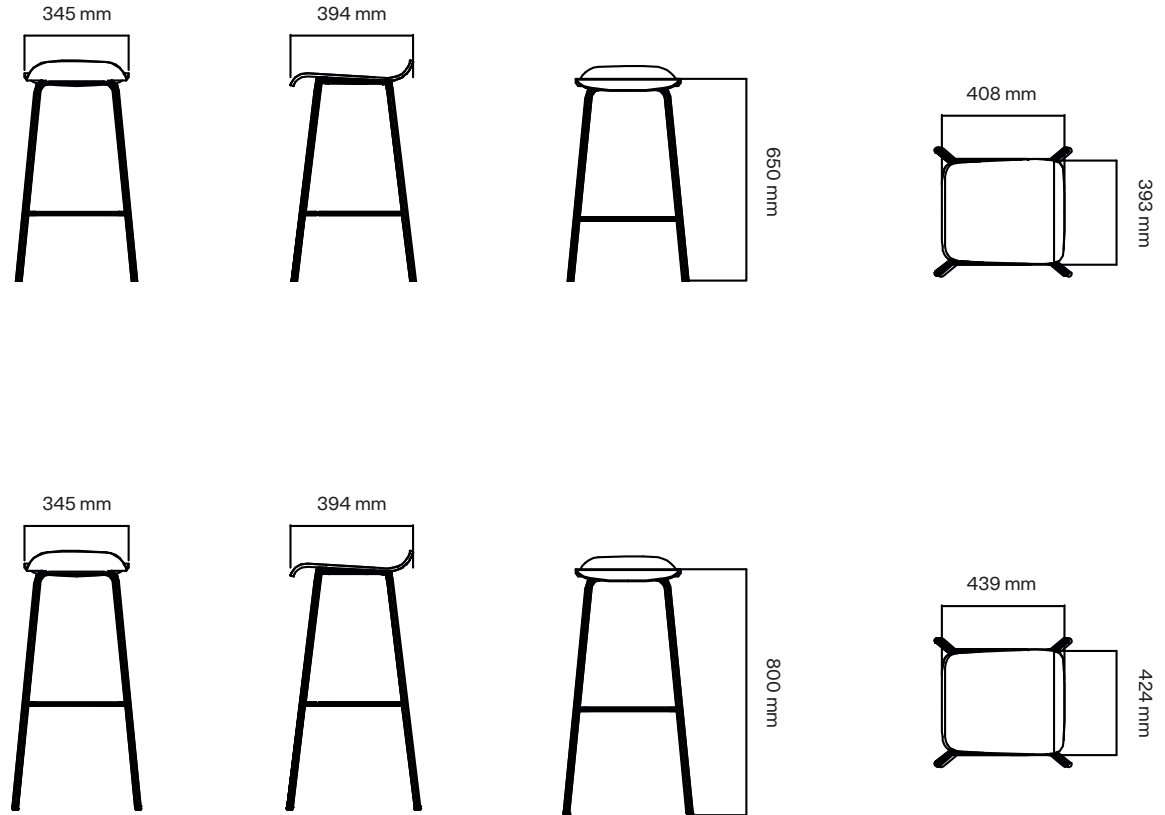

15% rabatt ska dras av på angivna priser

Feather Stool

Color & Trim

	Fabrics
Price Group 1	Event Era
Price Group 2	Ally Cura Grain Hello Quest Select Sumi
Price Group 3	Acton Auckland Capture Foster Hestan Main Line Flax Moore Node Remix Re-wool
Price Group 4	Divina MD Hallingdal 65 Rami Ritz Steelcut Trio Wolin
Leather	Elmosoft Leather

All other materials and colors are offered as a custom order.

Stand	Lacquer
	White Black Silver Chrome Dark Chocolate Misty Grey

All other materials and colors are offered separately.