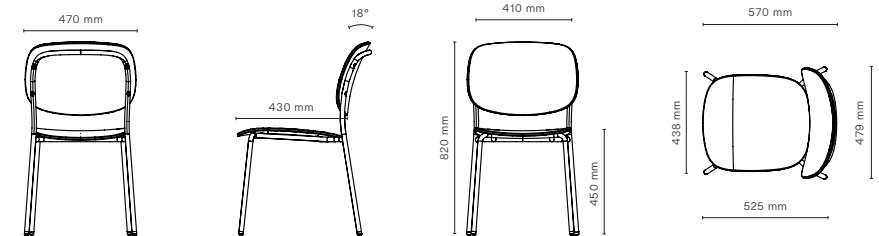

All other materials and colors are offered as a custom order.

All other materials and colors are offered as a custom order.

4-legged with armrest

4-legged X-base

4-legged without armrest

5-star Swivel

15% rabatt ska dras av på angivna priser