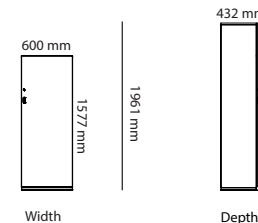

Access Storage

Color & Trim

Laminate

White
Light grey
Dark grey

Lacquer

Body

White S 0500-N
Black S 9000-N

Front

White S 0500-N
Black S 9000-N
Light grey S 2500-N
Dark grey S 7000-N
Sandy grey S 2005-Y50R
Fern green S 7010-G30Y
Bay leave S 4020-G30Y
Petroleum S 7020-B10G

Veneer

Birch
Oak

Stained Veneer

White Ash
Black

All other materials and colors are offered as a custom order.

Wardrobe