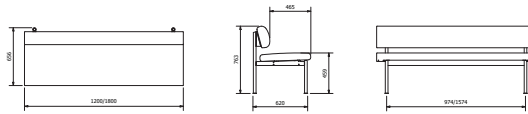

Everlong

Color & Trim

	Fabrics	Powder Coating
Price Group 1	Event Era	White Silver Black
Price Group 2	Quest Select Sumi Ally Hello Cura Grain	Chrome Lacquer Misty Grey Dark Chocolate Fern Green Coastal Blue Vermilion Red
Price Group 3	Main Line Flax Re-Wool Remix 3 Node Capture Moore Acton Hestan Auckland Foster	
Price Group 4	Ritz Hallingdal 65 Steelcut Trio 3 Divina MD Rami Wolin	
Leather	Elmosoft Leather	

Everlong Sofa 1200/1800