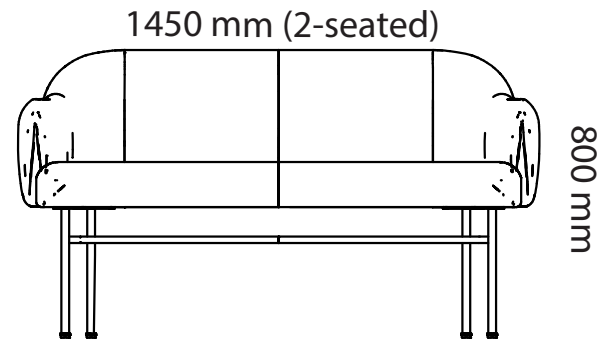

15% rabatt ska dras av på angivna priser

Clair Café Sofa

Color & Trim

	Fabrics
Price Group 2	Ally Cura Grain Hello Select Sumi
Price Group 3	Acton Auckland Capture Foster Hestan Main Line Flax Moore Node Remix Re-wool
Price Group 4	Divina MD Hallingdal 65 Rami Ritz Steelcut Trio Wolin
Leather	Elmosoft Leather

Length