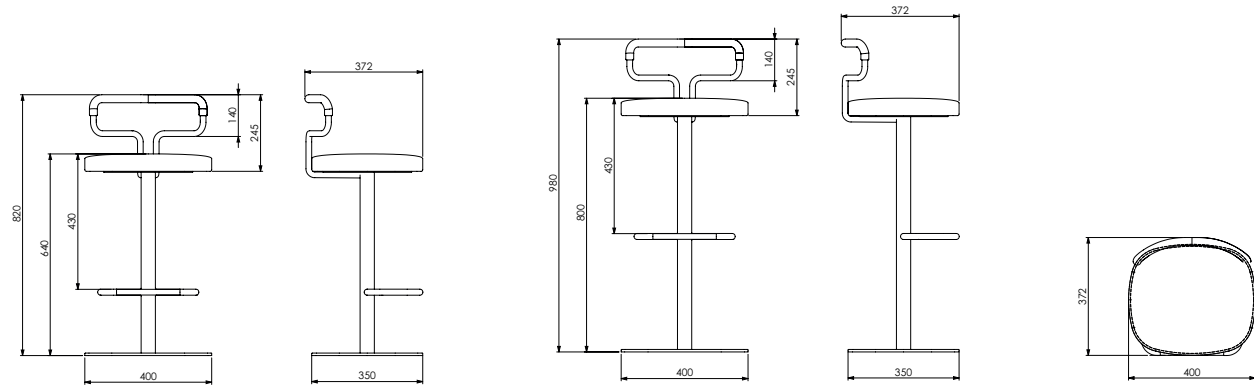

Loop Stool

Color & Trim

	Fabrics
Price Group 1	Event Era
Price Group 2	Ally Cura Grain Hello Quest Select Sumi
Price Group 3	Acton Auckland Capture Foster Hestan Main Line Flax Moore Node Remix Re-wool
Price Group 4	Divina MD Hallingdal 65 Rami Ritz Steelcut Trio Wolin

All other materials and colors are offered as a custom order.

Stand	Lacquer
	White Black Silver

All other materials and colors are offered separately.