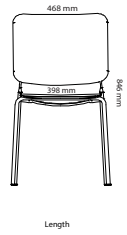

Feather Chair

Color & Trim

	Fabrics
Price Group 1	Event Era
Price Group 2	Ally Cura Grain Hello Quest Select Sumi
Price Group 3	Acton Auckland Capture Foster Hestan Main Line Flax Moore Node Remix Re-wool
Price Group 4	Divina MD Hallingdal 65 Rami Ritz Steelcut Trio Wolin
Leather	Elmosoft Leather

Feather chair