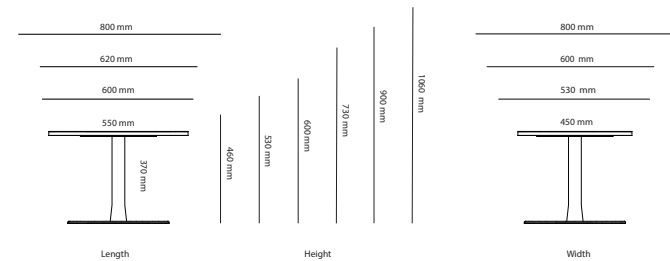

Radius

All other materials and colors are offered as a custom order.