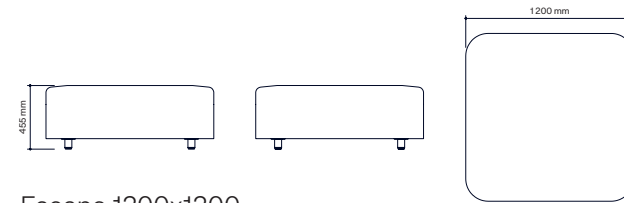

All other materials and colors are offered as a custom order.

Escape 1200x1200

Escape 1600x800

Escape 2400x800

Flush Backrest

Between Backrest

Table

EDSBYN