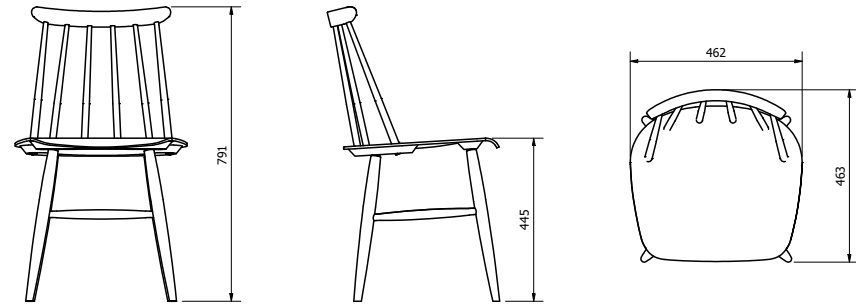

Fanett

Color & Trim

Wood 1 (Veneer on seat)	Wood 2 (Veneer on seat)	Lacquer
Oak Birch	Plantation Teak	Clear Varnish Heritage White Heritage Black

All other materials and colors are offered as a custom order.

Fanett Chair 55T