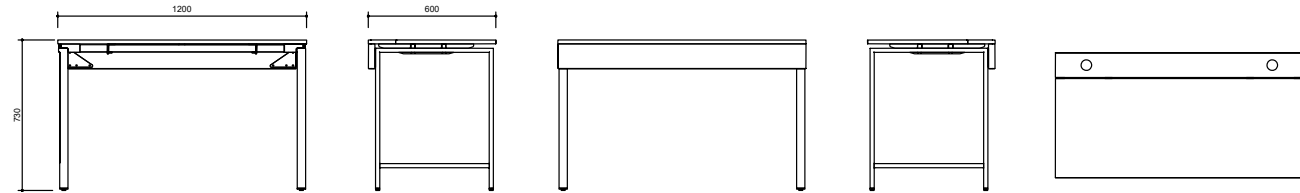

Piece Table

Options

Cable Management	Price
Cutout for Powerbox, Bi-Box Small	476 kr
Cable cover	1 079 kr
Legs	
1060 mm	1 151 kr
1060 mm (Ø)	839 kr

Neat Table

Color & Trim

Table Top	
HPL Price Group 1	White Light grey Dark grey
HPL Price Group 2	Black anti fingerprint Beech Birch Oak Oak white glazed Ash white glazed Black stained
Desktop	
	Pebble 4175 Nero 4023 Mushroom 4176 Pewter 4155 Charcoal 4166 Smokey blue 4179 Mauve 4172 Ash 4132 Conifer 4174 Burgundy 4154
Veneer	
	Birch Oak Oak white glazed Ash white glazed Dark brown stained Black stained
Legs/Frame	
Price Group 1	White lacquer Black lacquer Silver lacquer*
Price Group 2	Chrome lacquer* Dark Chocolate Misty Grey Fern Green* Vermilion Red* Coastal Blue*