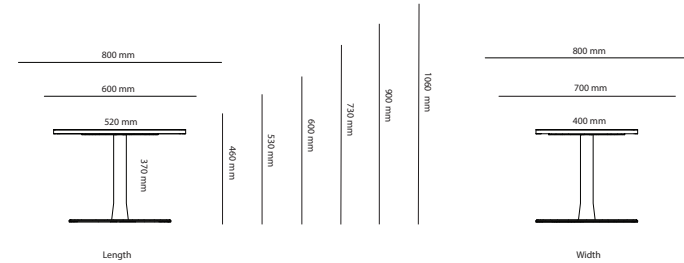

Cone Table

Color & Trim

Laminate	
Price Group 1	White Light grey Dark grey
Price Group 2	Oak Oak White glazed Ash White glazed Black stained Woodgrain
HPL	
Price Group 1	White Light grey Dark grey Black
Price Group 2	Black Anti fingerprint Oak Oak White glazed Ash White glazed Black stained Woodgrain
Desktop	
	Mushroom (4176) Pebble (4175) Nero (4023)
Veneer	
	Birch Oak Natural Oak White glazed Ash White glazed Black stained Dark brown stained
Solid	
	Ash Oak
Marble	
	Bianco Carrara Verde Guatemala Emperador Dark

Square/Rectangle