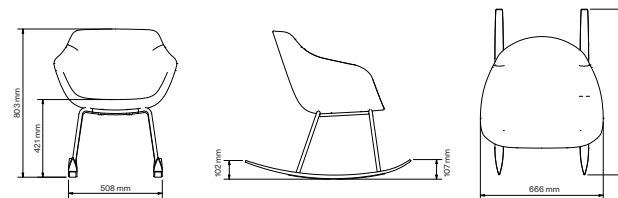

All other materials and colors are offered as a custom order.

Eski Chair 4-leg

Eski Swivel Chair 4-feet

Eski Swivel Chair 4-star

Eski Rocking Chair

15% rabatt ska dras av på angivna priser

Eski Chair

78