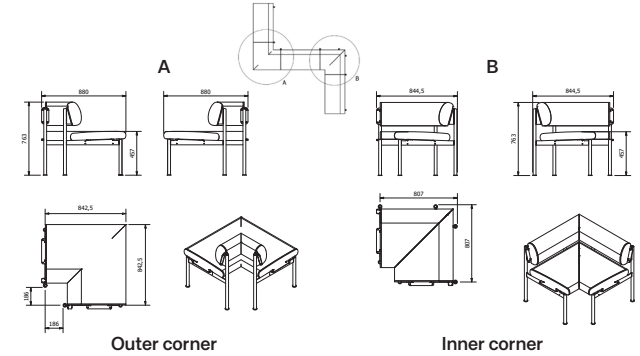

Everlong Sofa Corner