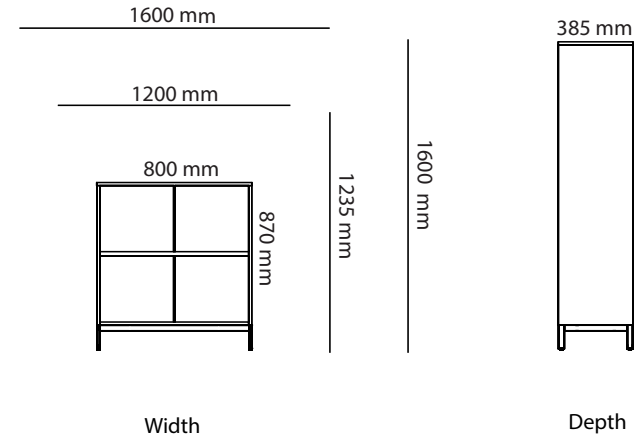

Neat Storage

Color & Trim

Body	
Lacquer	White S 0500-N Light grey S 2500-N Dark grey S 7000-N Black S 9000-N
Veneer	Birch Oak
Stained Veneer	White Ash
Front	
Lacquer	White S 0500-N Light grey S 2500-N Dark grey S 7000-N Black S 9000-N Sandy grey S 2005-Y50R Fern green S 7010-G30Y Bay leave S 4020-G30Y Petroleum S 7020-B10G
Veneer	Birch Oak
Stained Veneer	White Ash
Crest top	
Marble	Bianco Carrara Verde Guatemala Emperador Dark

All other materials and colors are offered as a custom order.