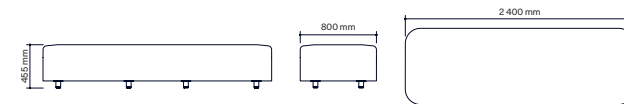

All other materials and colors are offered as a custom order.

Escape 1200x1200

Escape 1600x800

Escape 2400x800

Flush Backrest

Between Backrest

Table

EDSBYN