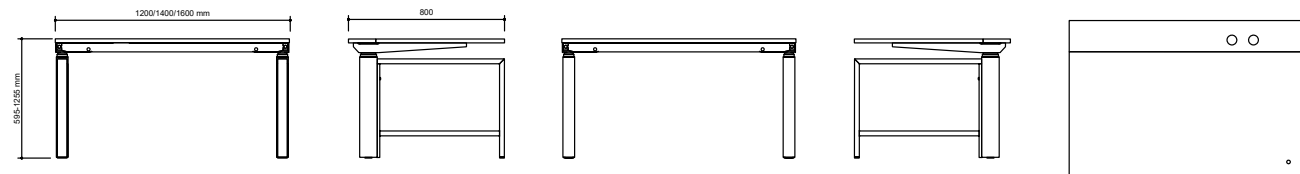

Neat HiLo

*Not available as standard order for Neat HiLo.

All other materials and colors are offered as a custom order.