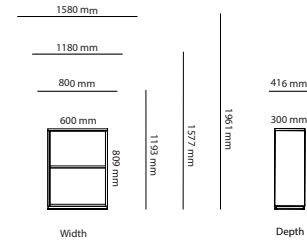

Access Storage

Color & Trim

Laminate

White
Light grey
Dark grey

Lacquer

Body

White S 0500-N
Black S 9000-N

Front

White S 0500-N
Black S 9000-N
Light grey S 2500-N
Dark grey S 7000-N
Sandy grey S 2005-Y50R
Fern green S 7010-G30Y
Bay leave S 4020-G30Y
Petroleum S 7020-B10G

Veneer

Birch
Oak

Stained Veneer

White Ash
Black

All other materials and colors are offered as a custom order.

Open storage