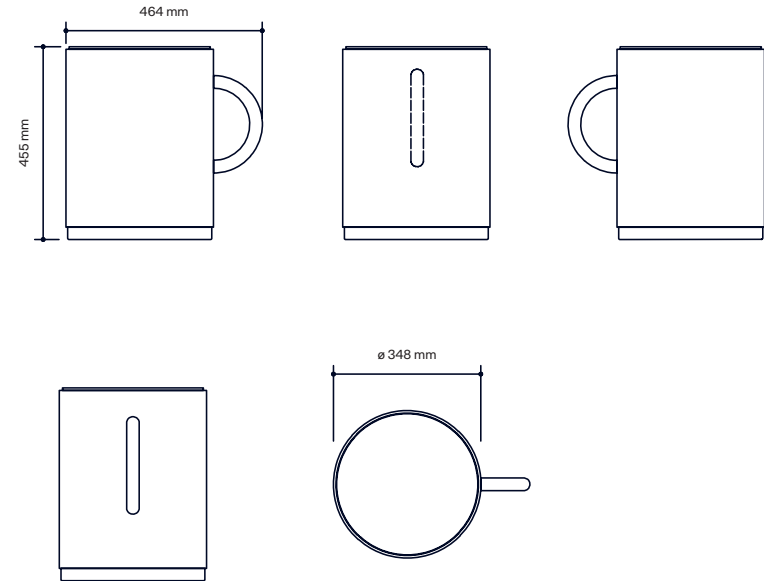

Cup Stool

Color & Trim

	Fabrics	Powder Coating
Price Group 1	Event Era	Silver Black
Price Group 2	Quest Select Sumi Ally Hello Cura Grain	Chrome Lacquer Misty Grey Dark Chocolate Fern Green Coastal Blue Vermilion Red
Price Group 3	Main Line Flax Re-Wool Remix 3 Node Capture Moore Acton Hestan Auckland Foster	
Price Group 4	Ritz Hallingdal 65 Steelcut Trio 3 Divina MD Rami Wolin	
Leather	Elmosoft Leather	

All other materials and colors are offered as a custom order.