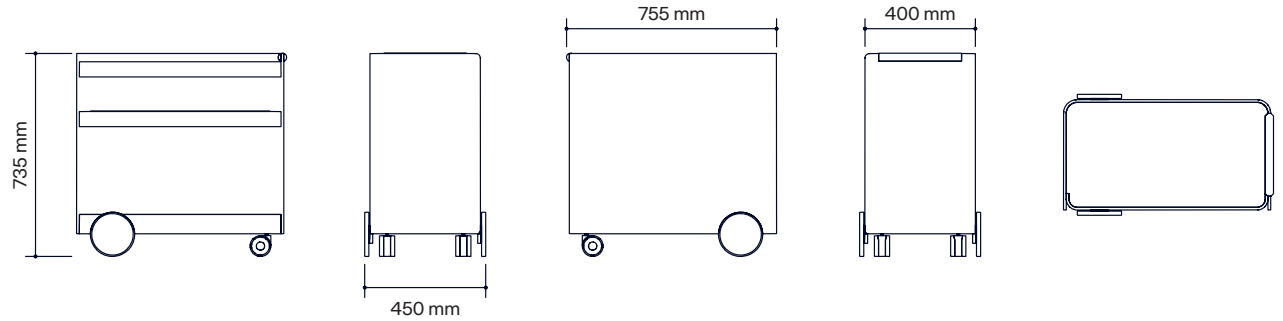

15% rabatt ska dras av på angivna priser

Troy Trolley

Color & Trim

	Clear Coat & Stain
Price Group 1	Natural Oak
Price Group 2	White Glazed Ash White Glazed Oak Dark Brown stained Black stain

All other materials and colors are offered as a custom order.

Troy Medium