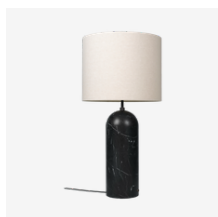

15% rabatt ska dras av på angivna priser efter avdragen moms

GUBI

Gravity Collection

Designed by Space Copenhagen

• = *Outphasing*

Model 20341

Gravity Floor Lamp - XL Low, EU

Dimensions: Ø60xH47,5 cm
Holder/Socket: EU – E27 (Bulb not included)
Lumen/Watt: 1100 Lumen (≤ 10W-12W LED Dimmable)
Product weight: 80.7 kg

BASE	SHADE	ITEM NO.	PTP EUR	RRP SEK
Black Marble	Canvas	10012268	2,083	29,999
	White	10012269	2,083	29,999
Grey Marble	Canvas	10012270	2,083	29,999
	White	10012271	2,083	29,999
White Marble	Canvas	10012272	2,083	29,999
	White	10012273	2,083	29,999