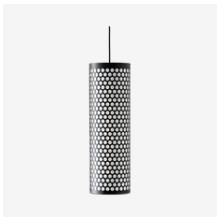

Model 10174
ANA Pendant

Dimensions: Ø20x63,5 cm
Holder/Socket: EU – E27 (Bulb not included)
Lumen/Watt: 810 Lumen (~ 6W-10W LED)
Product weight: 3.05 kg

BASE	SHADE	ITEM NO.	PTP EUR	RRP SEK
Black	Black Semi Matt	10004186	291	4,199