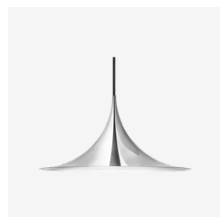

15% rabatt ska dras av på angivna priser efter avdragen moms

GUBI

Semi Collection

Designed by Bonderup & Thorup

Model 11052

Semi Pendant - Metal Ø60

Dimensions: Ø60x30 cm
Holder/Socket: EU – E27 (Bulb not included)
Lumen/Watt: 810 Lumen (~ 6W-10W LED)
Product weight: 2.8 kg

SHADE	ITEM NO.	PTP EUR	RRP SEK
Chrome	10015241	499	7,199
Polished Brass	10015240	499	7,199