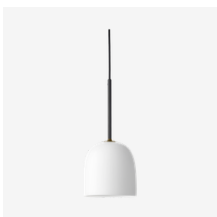

Model 11927

Howard Pendant - Ø16

Dimensions: Ø16, H16,4 cm
Holder/Socket: EU – E14 (Bulb not included)
Lumen/Watt: 470 Lumen (~ 4W-6W LED)
Product weight: 1.38 kg

BASE	SHADE	ITEM NO.	PTP EUR	RRP SEK
Gunmetal	Bone China	10034122	291	4,199
	Gunmetal	10034123	249	3,599