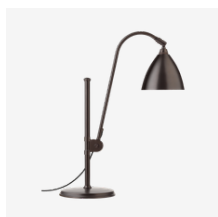

15% rabatt ska dras av på angivna priser efter avdragen moms

GUBI

Bestlite Collection

Designed by Robert Dudley Best

• = *Outphasing*

Model 10368
BL1 Table Lamp - Ø16, EU

Dimensions: Ø16x13 cm
Holder/Socket: EU – E14 (Bulb not included)
Lumen/Watt: 470 Lumen (~ 4W-6W LED)
Product weight: 3.52 kg

BASE	SHADE	ITEM NO.	PTP EUR	RRP SEK
Black Brass	Black Brass	10009944	583	8,499
	Bone China	10009942	666	9,699
•	Classic White Semi Matt	10009943	583	8,499
Brass	Bone China	10009954	666	9,699
	Grey Semi Matt	10009955	583	8,499
	Shiny Brass	10009953	583	8,499
	Soft Black Semi Matt	10009951	583	8,499
	Soft White Semi Matt	10009952	583	8,499
Chrome	Black Semi Matt	10009969	583	8,499
	Bone China	10009966	666	9,699
	Chrome	10009967	583	8,499
	Soft White Semi Matt	10009968	583	8,499