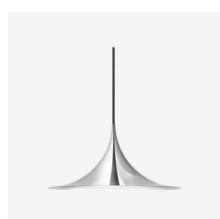

Designed by Bonderup & Thorup

Model 11048

Semi Pendant - Metal Ø30

Dimensions: Ø30x15 cm
Holder/Socket: EU – E14 (Bulb not included)
Lumen/Watt: 470 Lumen (~ 4W-6W LED)
Product weight: 1 kg

SHADE	ITEM NO.	PTP EUR	RRP SEK
Chrome	10015229	374	5,399
Polished Brass	10015228	374	5,399