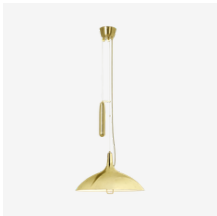

Model 10151
A1965 Pendant

Dimensions: Ø46x26 cm
Holder/Socket: EU – 3x E27 (Bulb not included)
Lumen/Watt: 810 Lumen (~ 6W-10W LED)
Product weight: 5.7 kg

BASE	SHADE	ITEM NO.	PTP EUR	RRP SEK
Brass	Polished Brass	10003873	749	10,999