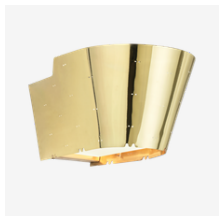

Model 10145
9464 Wall Lamp, EU

Dimensions: 24,5x19,5x13,5 cm
Holder/Socket: EU – E27 (Bulb not included)
Lumen/Watt: 810 Lumen (~ 6W-10W LED)
Product weight: 1.3 kg

BASE	SHADE	ITEM NO.	PTP EUR	RRP SEK
Brass	Polished Brass	10003860	499	7,199