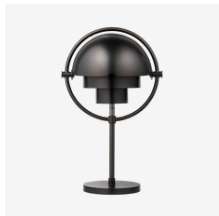

BASE	SHADE	ITEM NO.	PTP EUR	RRP SEK
Black Brass	Black Brass	10072250	666	9,699
Brass	Midnight Blue	10073809	666	9,699
	Nordic Blue Matt	10014450	666	9,699
	Rose Dust Semi Matt	10014447	666	9,699
	Sea Grey Semi Matt	10014451	666	9,699
	Shiny Brass	10014449	666	9,699
Chrome	Soft Black Semi Matt	10014446	666	9,699
	White Semi Matt	10014448	666	9,699
	Black Semi Matt	10014460	666	9,699
	Chrome	10014459	666	9,699
	White Semi Matt	10014458	666	9,699