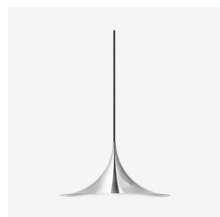

Designed by Bonderup & Thorup

Model 11048

Semi Pendant - Metal Ø30

Dimensions: Ø30x15 cm
Holder/Socket: EU – E14 (Bulb not included)
Lumen/Watt: 470 Lumen (~ 4W-6W LED)
Product weight: 1 kg

SHADE	ITEM NO.	PTP EUR	RRP SEK
Chrome	10015229	374	5,399
Polished Brass	10015228	374	5,399