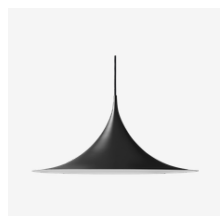

Model 11530

Semi Pendant - Ø90

Dimensions: Ø90x45 cm
Holder/Socket: EU – E27 (Bulb not included)
Lumen/Watt: 810 Lumen (~ 6W-10W LED)
Product weight: 6 kg

SHADE	ITEM NO.	PTP EUR	RRP SEK
Black Semi Matt	10029471	666	9,699
White Semi Matt	10029472	666	9,699