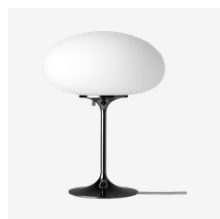

15% rabatt ska dras av på angivna priser efter avdragen moms

GUBI

Stemlite Collection

Designed by Bill Curry

• = *Outphasing*

Model 45260
Stemlite Table Lamp - H42, EU

Dimensions: Ø32 cm
Holder/Socket: EU – E27 (Bulb not included)
Lumen/Watt: 470 Lumen (≤ 5W-6W LED Dimmable)
Product weight: 3.55 kg

BASE	SHADE	ITEM NO.	PTP EUR	RRP SEK
Black Chrome	Frosted Glass	10092407	499	7,199
Black Red	Frosted Glass	10092409	499	7,199
Pebble Grey	Frosted Glass	10092408	499	7,199