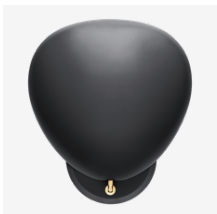

Model 10517
Cobra Wall Lamp, Hard-wired

Dimensions: 29x16.5 cm
Holder/Socket: EU – E14 (Bulb not included)
Lumen/Watt: 470 Lumen (~ 4W-6W LED)
Product weight: 1.12 kg

SHADE	ITEM NO.	PTP EUR	RRP SEK
Black Semi Matt	10010931	416	5,999
White Semi Matt	10010932	416	5,999