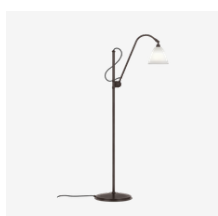

Model 10388

BL3 Floor Lamp - Ø16 (S), EU

Dimensions: Ø16x13 cm
Holder/Socket: EU – E14 (Bulb not included)
Lumen/Watt: 470 Lumen (~ 4W-6W LED)
Product weight: 5.16 kg

BASE	SHADE	ITEM NO.	PTP EUR	RRP SEK
Black Brass	Bone China	10010022	999	14,999
Brass	Bone China	10021820	999	14,999
Chrome	Black Semi Matt	10010035	833	11,999
	Bone China	10010036	999	14,999
	Chrome	10010037	833	11,999
	Soft White Semi Matt	10010039	833	11,999