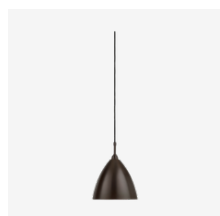

Model 10471

BL9 Pendant - Ø21 (M)

Dimensions: Ø21x18 cm
 Holder/Socket: EU – E14 (Bulb not included)
 Lumen/Watt: 470 Lumen (~ 4W-6W LED)
 Product weight: 9.65 kg

BASE	SHADE	ITEM NO.	PTP EUR	RRP SEK
Black Brass	Black Brass	10010311	374	5,399
	Bone China	10010313	416	5,999
•	Classic White Semi Matt	10010312	374	5,399
Brass	Bone China	10010318	416	5,999
	Grey Semi Matt	10010321	374	5,399
	Shiny Brass	10010319	374	5,399
	Soft Black Semi Matt	10010317	374	5,399
	Soft White Semi Matt	10010320	374	5,399
Chrome	Black Semi Matt	10010327	374	5,399
	Bone China	10010329	416	5,999
	Chrome	10010328	374	5,399
	Soft White Semi Matt	10010330	374	5,399