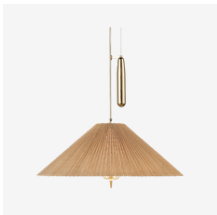

Model 60542
A1972 Pendant

Dimensions: Ø60x22 cm
Holder/Socket: EU – 2x E27 (Bulb not included)
Lumen/Watt: 810 Lumen (~ 6W-10W LED)
Product weight: 4.8 kg

BASE	SHADE	ITEM NO.	PTP EUR	RRP SEK
Brass	Bamboo (Untreated)	10118958	1,083	15,999