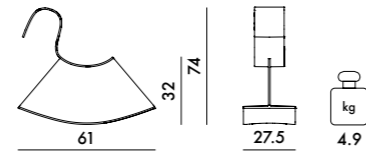

It can be customised at the specific request of the customer for a minimum order of 12 pieces.

2852	4	7.74	0.155	38X73X56
G2853/2854	1	2.7	0.102	39X67X39

3270

UNIT PRICE **2.509,00 SEK**
2.007,20

MATERIAL
Transparent polycarbonate