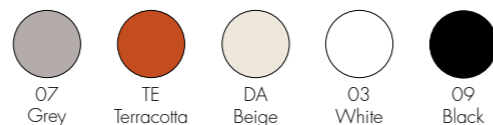

MATERIAL
Melamine

MATERIAL
Melamine

1441

UNIT PRICE **1.623,00 SEK**
1.298,40

MATERIAL

Transparent or mass-dyed thermoplastic technopolymer

OPAQUE

TRANSPARENT