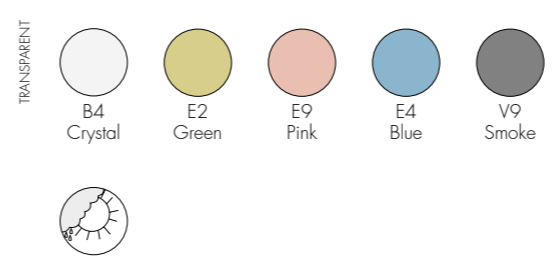

MATERIAL

Mass-dyed or transparent recycled PMMA

1228

UNIT PRICE **2.106,00** SEK
1.684,80