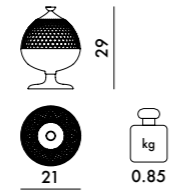

1585 1 1.8 0.015 24X24X27
1584 1 2.2 0.021 24X24X37

1551

UNIT PRICE **1.542,00** SEK
1.233,60

MATERIAL

Transparent or mass-dyed and metallized thermoplastic technopolymer

1550

UNIT PRICE **1.542,00** SEK
1.233,60