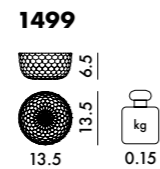

JELLIES FAMILY 2014

Design Patricia Urquiola

10% rabatt ska dras av på angivna priser

UNIT PRICE **207,00** SEK
165,60