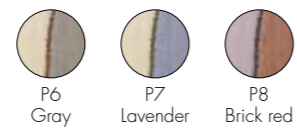

2363 UNIT PRICE **32.784,00** SEK
26.227,20

2361 UNIT PRICE **35.281,00** SEK
28.224,79

MATERIAL
Hand-tufted and hand-cut Himalayan wool, vegetable and mineral dyes

2359 UNIT PRICE **16.824,00** SEK
13.459,20