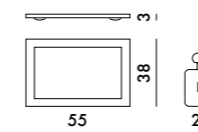

1210 UNIT PRICE **1.289,00** SEK
1.031,20