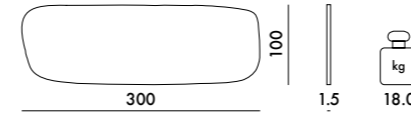

2359 UNIT PRICE **16.824,00** SEK
13.459,20

MATERIAL
Hand-tufted and hand-cut Himalayan wool, vegetable and mineral dyes