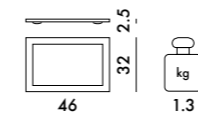

1220

2

6.47

0.114

53X51X42

1200 UNIT PRICE **1.001,00** SEK
800,80