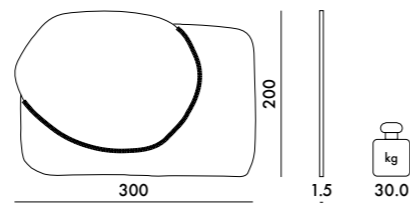

2361 UNIT PRICE **35.281,00** SEK
28.224,79

MATERIAL
Hand-tufted and hand-cut Himalayan wool, vegetable and mineral dyes