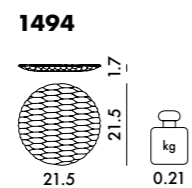

UNIT PRICE **219,00** SEK
175,20