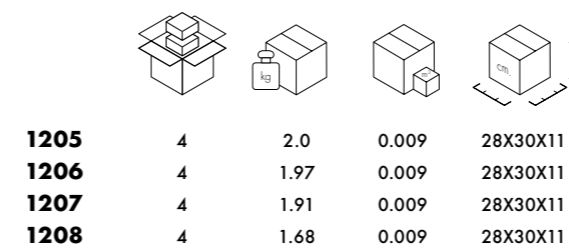

MATERIAL
Melamine

MATERIAL
Melamine