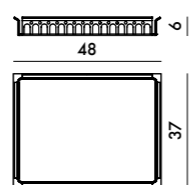

1441

UNIT PRICE **1.623,00 SEK**
1.298,40

MATERIAL

Transparent or mass-dyed thermoplastic technopolymer

OPAQUE

TRANSPARENT

MATERIAL

Galvanised or painted aluminium

1955

UNIT PRICE **2.578,00 SEK**
2.062,40

GLOSSY

OPAQUE

1956

UNIT PRICE **2.980,00 SEK**
2.384,00

GLOSSY

1441 1 2.0 0.022 52X10X42

1955 1 1.2 0.012 23X17X31
1956 1 1.2 0.012 23X17X31