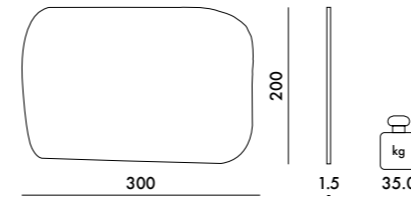

MATERIAL
Hand-tufted and hand-cut Himalayan wool, vegetable and mineral dyes

2360 UNIT PRICE **33.636,00** SEK
26.908,79

MATERIAL
Hand-tufted and hand-cut Himalayan wool, vegetable and mineral dyes