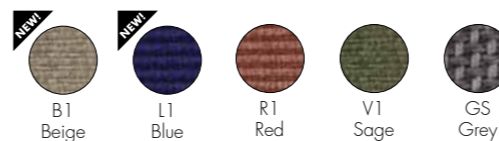

1 10.0 0.160 255X25X25

2356

1 18.2 0.092 174X23X23

2357

1 40.0 0.180 247X27X27

2370L1
Round Blue
2370B1
Round Beige

200
30
8.00

UNIT PRICE **14.108,00** SEK
11.286,40
UNIT PRICE **14.108,00** SEK
11.286,40

2373

140
30
0.8

UNIT PRICE **1.254,00** SEK
1.003,20

2371L1
Square Blue
2371R1
Square Red
2371B1
Square Beige

200
30
10.0

UNIT PRICE **14.108,00** SEK
11.286,40
UNIT PRICE **14.108,00** SEK
11.286,40
UNIT PRICE **14.108,00** SEK
11.286,40

2374

172
40
1.7

UNIT PRICE **1.807,00** SEK
1.445,60

MATERIAL
100% PP (BCF)

Kleo is the new rug, designed by Ludovica+Roberto Palomba, also suitable for outdoor use, available in three shapes, round, square and rectangular, and in three colours. The rugs adapt perfectly to every living space and, thanks to their resistance to footfall, are particularly well suited to use outdoors, in the garden, on the terrace and by the swimming pool. Kleo is hand-made on a loom, with no backing. Easy to wash, breathable and waterproof, they allow water to drain off, making them suitable for use in humid environments. The rug can be matched with a cachepot in the same material, available in two sizes.

2372R1
Rectangular Red
2372L1
Rectangular Blue
2372B1
Rectangular Beige

240
200
30
12.0

UNIT PRICE **17.215,00** SEK
13.772,00
UNIT PRICE **17.215,00** SEK
13.772,00
UNIT PRICE **17.215,00** SEK
13.772,00