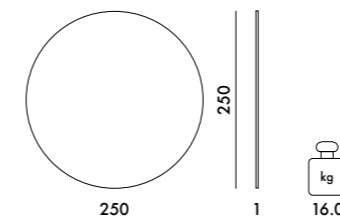

CAPS

Batch-dyed scratch-resistant PMMA

OPALINE

8160

1 base 8.3
1 upright 1.7
0.069
45X34X45
4X165X4

2358

UNIT PRICE **15.259,00 SEK**
12.207,20

MATERIAL