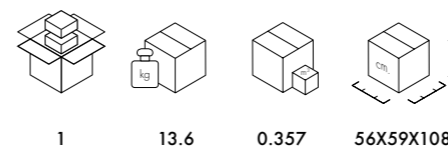

Suitable for ages: 3 to 7 years

The product is EN71 an ASTM compliant and manufactured according to the criteria defined in European Directive 2009/48/EC.

2858