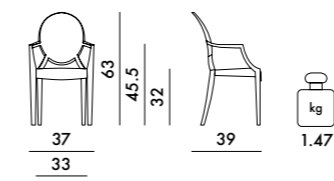

8610

1 5.4 0.146 54X52X52

5072

1 22.6 0.728 112X58X112

EN 15372:2008	Level achieved
5.1	Compliant
5.2.2	Compliant
5.2.3	Compliant
EN 1730:2000	Level achieved
6.2	1
6.3	1
6.6	1
6.7	Compliant

10% rabatt ska dras av på angivna priser

Choose the color of your Lou Lou Ghost

Choose the font for your name

Choose the color for your name

For delivery times, please see the procedure

G2855

UNIT PRICE **1.979,00 SEK**
1.583,20

New polycarbonate 2.0, a material that uses a renewable raw material from the pulp and paper industry in the synthesis phase. The process used for the production of the material is ISCC certified* (International Sustainability and Carbon Certification)

N2855	1	2.7	0.102	39X67X39
G2855	1	2.7	0.102	39X67X39

MATERIAL

Batch-dyed polycarbonate

2852

UNIT PRICE **1.553,00 SEK**
1.242,40

MATERIAL

Polycarbonate 2.0 from transparent renewable raw material or batch-dyed polycarbonate for the black version