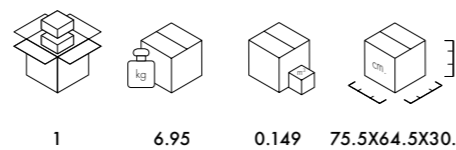

Suitable for ages: 18 months to 8 years

The product is EN71 an ASTM compliant and manufactured according to the criteria defined in European Directive 2009/48/EC.

3270