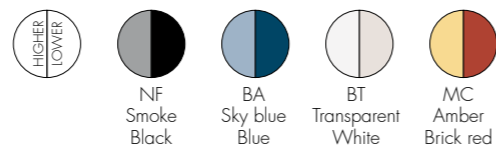

1585 1 1.8 0.015 24X24X27
1584 1 2.2 0.021 24X24X37

1551

UNIT PRICE **1.542,00** SEK
1.233,60

MATERIAL

Transparent or mass-dyed and metallized thermoplastic technopolymer

1550

UNIT PRICE **1.542,00** SEK
1.233,60