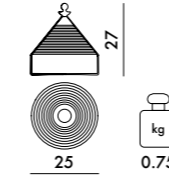

1585 1 1.8 0.015 24X24X27
1584 1 2.2 0.021 24X24X37

1551

UNIT PRICE **1.542,00** SEK
1.233,60

MATERIAL

Transparent or mass-dyed and metallized thermoplastic technopolymer

1550

UNIT PRICE **1.542,00** SEK
1.233,60