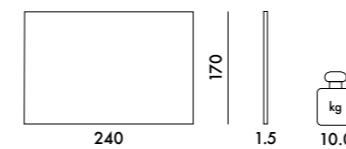

2356

UNIT PRICE **12.267,00 SEK**
9.813,60