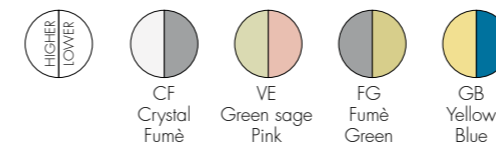

MATERIAL

Transparent or mass-dyed and metallized thermoplastic technopolymer