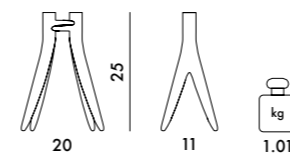

MATERIAL

Galvanised or painted aluminium

1955

UNIT PRICE **2.578,00 SEK**
2.062,40

GLOSSY