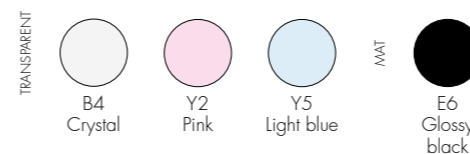

MATERIAL

Polycarbonate 2.0 from transparent renewable raw material or batch-dyed polycarbonate for the black version

G2853

UNIT PRICE **1.553,00 SEK**
1.242,40

1 item packaging

2854

UNIT PRICE **2.002,00 SEK**
1.601,60

New polycarbonate 2.0, a material that uses a renewable raw material from the pulp and paper industry in the synthesis phase. The process used for the production of the material is ISCC certified* (International Sustainability and Carbon Certification)

It can be customised at the specific request of the customer for a minimum order of 12 pieces.