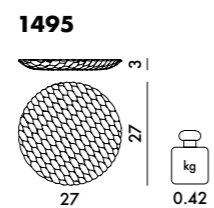

UNIT PRICE **357,00** SEK
285,60