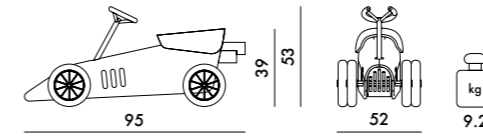

TRANSPARENT

B4
Crystal

Suitable for ages: 18 months to 8 years

The product is EN71 an ASTM compliant and manufactured according to the criteria defined in European Directive 2009/48/EC.

3270

2858

UNIT PRICE **9.931,00 SEK**
7.944,80