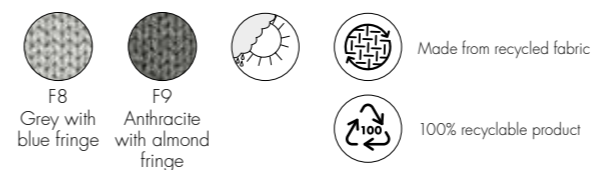

MATERIAL

Recycled and recyclable PET

2358

1 10.0 0.160 255X25X25

2356

1 18.2 0.092 174X23X23

2357

1 40.0 0.180 247X27X27