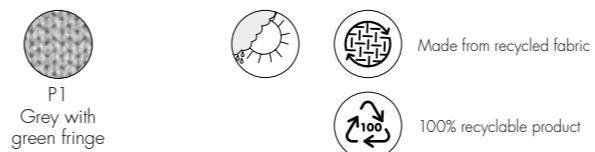

MATERIAL

Recycled and recyclable PET