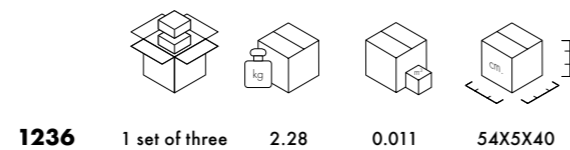

MATERIAL
Melamine

MATERIAL
Melamine