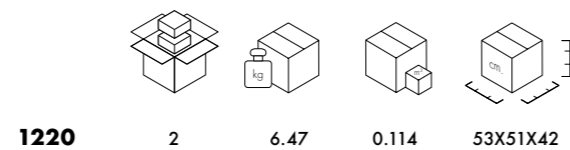

GLOSSY

1441 1 2.0 0.022 52X10X42

1955 1 1.2 0.012 23X17X31
1956 1 1.2 0.012 23X17X31

1220 UNIT PRICE **1.197,00** SEK
957,60

MATERIAL
Mass-dyed or transparent recycled PMMA

1220

2

6.47