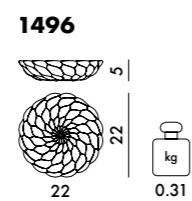

UNIT PRICE **311,00** SEK
248,80