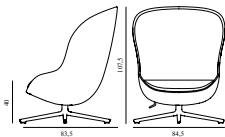

Hyg Lounge Chair High Swivel Black Alu Tilt

Size & Weight: H: 107,5 x W: 84,5 x D: 83,5 x SH: 40 cm - 22,5 kg
Packing: Brown Box - H: 115 x L: 92 x D: 88 cm - 28,9 kg
Material: Shell: Hard Molded PU Foam w. Steel Reinforcement, Cushion: Soft Molded PU Foam, Legs: Powder coated aluminum, Upholstery: See price groups
Production time: 6 weeks

709241 Group 1	SEK	<i>Contract Price</i> 20.912,00
709242 Group 2	SEK	<i>Contract Price</i> 21.084,00
709243 Group 3	SEK	<i>Contract Price</i> 22.228,00
709244 Group 4	SEK	<i>Contract Price</i> 23.028,00
709245 Group 5	SEK	<i>Contract Price</i> 24.112,00
709246 Group 6	SEK	<i>Contract Price</i> 27.200,00
709247 Group 7	SEK	<i>Contract Price</i> 29.712,00