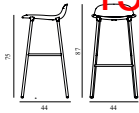

15% rabatt ska dras av på angivna priser

Form Barstool 75 cm Full Upholstery Grey Steel

Coll: 1
Size & Weight: H: 87 x W: 44 x D: 44 x SH: 75 cm - 5 kg
Packing: Brown Box - H: 94,5 x L: 49,5 x D: 48,35 cm - 5 kg
Material: Shell: Polypropylene, PU Foam, Legs: Powder Coated Steel, Upholstery: See price groups.
Production time: 6 weeks

708121 Group 1	SEK	<i>Contract Price</i> 4.112,00

708122 Group 2	SEK	<i>Contract Price</i> 4.228,00

708123 Group 3	SEK	<i>Contract Price</i> 4.456,00

708124 Group 4	SEK	<i>Contract Price</i> 4.456,00

708125 Group 5	SEK	<i>Contract Price</i> 4.684,00

708126 Group 6	SEK	<i>Contract Price</i> 5.140,00

708127 Group 7	SEK	<i>Contract Price</i> 5.256,00