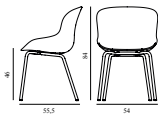

Hyg Chair Front Upholstery Grey & Grey Steel

Collis: 1
Size & Weight: H: 84 x W: 54 x D: 55,5 x SH: 46 cm - 6,7 kg
Packing: Brown Box - H: 86 x L: 57,5 x D: 56 cm - 9,1 kg
Material: Shell: Polypropylene and front upholstery. Legs: Powder Coated Steel, Upholstery: See price groups
Production time: 5 weeks

708571 Group 1	SEK	<i>Contract Price</i> 5.028,00
708572 Group 2	SEK	<i>Contract Price</i> 5.084,00
708573 Group 3	SEK	<i>Contract Price</i> 5.256,00
708574 Group 4	SEK	<i>Contract Price</i> 5.484,00
708575 Group 5	SEK	<i>Contract Price</i> 5.712,00
708576 Group 6	SEK	<i>Contract Price</i> 6.340,00
708577 Group 7	SEK	<i>Contract Price</i> 6.572,00