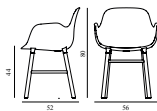

FORM ARMCHAIR WOOD 15% rabatt ska dras av på angivna priser

Design: Simon Legald, 2016
Awards: German Design Award 2016, Germany - "Special Mention" & IF Product Design Award 2016, Germany
Duty Code: 9401790000
Made in: Denmark
Construction: Form is delivered assembled. The plastic type is Polypropylene (PP). Armchair armrest height: 65,8 cm
Maintenance: Clean with damp cloth.

Form Armchair Black Oak			
Colli:	1		
Size & Weight:	H: 80 x VV: 56 x D: 52 x SH: 44 cm - 5,3 kg		
Packing:	Brown Box - H: 81,5 x L: 54 x D: 54 cm - 6,5 kg		
Material:	Shell: Polypropylene, Legs: Painted and Lacquered Oak.		
Production time:	2 weeks		
		Contract Price	
		SEK	2.912,00
	603206 White		
	603207 Grey		
	603208 Black		
	603209 Blue		
	603210 Green		
	603211 Red		
	608841 Light Grey		
	608842 Warm Grey		
	608843 Cream		
	608844 Brown		
	608845 Bright Red		
	608846 Bright Blue