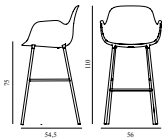

Form Bar Armchair 75 cm Full Upholstery Brown Steel

Coll: 1
Size & Weight: H: 110 x W: 56 x D: 54,5 x SH: 75 cm - 6,6 kg
Packing: Brown Box - H: 110 x L: 56 x D: 58 cm - 8,9 kg
Material: Shell: Polypropylene, PU Foam, Legs: Powder Coated Steel, Upholstery: See price groups.
Production time: 6 weeks

712781 Group 1	SEK	<i>Contract Price</i> 6.284,00

712782 Group 2	SEK	<i>Contract Price</i> 6.400,00

712783 Group 3	SEK	<i>Contract Price</i> 6.856,00

712784 Group 4	SEK	<i>Contract Price</i> 7.084,00

712785 Group 5	SEK	<i>Contract Price</i> 7.428,00

712786 Group 6	SEK	<i>Contract Price</i> 8.456,00

712787 Group 7	SEK	<i>Contract Price</i> 8.800,00