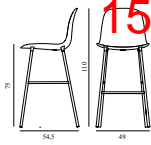

15% rabatt ska dras av på angivna priser

Form Bar Chair 75 cm Full Upholstery Bright Red Steel

Colli: 1
Size & Weight: H: 110 x W: 49 x D: 54,5 x SH: 75 cm - 5,9 kg
Packing: Brown Box - H: 110 x L: 51 x D: 56,5 cm - 8,2 kg
Material: Shell: Polypropylene, PU Foam, Legs: Powder Coated Steel, Upholstery: See price groups.
Production time: 6 weeks

712731 Group 1	SEK	<i>Contract Price</i> 5.256,00
712732 Group 2	SEK	<i>Contract Price</i> 5.256,00
712733 Group 3	SEK	<i>Contract Price</i> 5.712,00
712734 Group 4	SEK	<i>Contract Price</i> 5.828,00
712735 Group 5	SEK	<i>Contract Price</i> 6.172,00
712736 Group 6	SEK	<i>Contract Price</i> 7.084,00
712737 Group 7	SEK	<i>Contract Price</i> 7.312,00

Form Bar Chair 75 cm Full Upholstery Bright Blue Steel

Colli: 1
Size & Weight: H: 110 x W: 49 x D: 54,5 x SH: 75 cm - 5,9 kg
Packing: Brown Box - H: 110 x L: 51 x D: 56,5 cm - 8,2 kg
Material: Shell: Polypropylene, PU Foam, Legs: Powder Coated Steel, Upholstery: See price groups.
Production time: 6 weeks

712741 Group 1	SEK	<i>Contract Price</i> 5.256,00
712742 Group 2	SEK	<i>Contract Price</i> 5.256,00
712743 Group 3	SEK	<i>Contract Price</i> 5.712,00
712744 Group 4	SEK	<i>Contract Price</i> 5.828,00
712745 Group 5	SEK	<i>Contract Price</i> 6.172,00
712746 Group 6	SEK	<i>Contract Price</i> 7.084,00
712747 Group 7	SEK	<i>Contract Price</i> 7.312,00