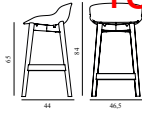

15% rabatt ska dras av på angivna priser

Hyg Barstool 65 cm Front Upholstery Olive & Black Oak

Colli: 1
Size & Weight: H: 84 x W: 46,5 x D: 44 x SH: 65 cm - 5,4 kg
Packing: Brown Box - H: 86 x L: 48,5 x D: 47 cm - 7,4 kg
M3: 0,196
Material: Shell: Polypropylene with PU foam and front upholstery. Legs: Painted and lacquered oak, Upholstery: See price groups.
Production time: 5 weeks

709341		<i>Contract Price</i>
Group 1	SEK	5.372,00

709342		<i>Contract Price</i>
Group 2	SEK	5.428,00

709343		<i>Contract Price</i>
Group 3	SEK	5.600,00

709344		<i>Contract Price</i>
Group 4	SEK	5.772,00

709345		<i>Contract Price</i>
Group 5	SEK	5.940,00

709346		<i>Contract Price</i>
Group 6	SEK	6.512,00

709347		<i>Contract Price</i>
Group 7	SEK	6.684,00