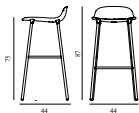

Form Barstool 75 cm Full Upholstery Warm Grey Steel

Colli: 1
Size & Weight: H: 87 x W: 44 x D: 44 x SH: 75 cm - 5 kg
Packing: Brown Box - H: 94,5 x L: 49,5 x D: 48,35 cm - 5 kg
Material: Shell: Polypropylene, PU Foam, Legs: Powder Coated Steel, Upholstery: See price groups.
Production time: 6 weeks

712641 Group 1	SEK	<i>Contract Price</i> 4.112,00

712642 Group 2	SEK	<i>Contract Price</i> 4.228,00

712643 Group 3	SEK	<i>Contract Price</i> 4.456,00

712644 Group 4	SEK	<i>Contract Price</i> 4.456,00

712645 Group 5	SEK	<i>Contract Price</i> 4.684,00

712646 Group 6	SEK	<i>Contract Price</i> 5.140,00

712647 Group 7	SEK	<i>Contract Price</i> 5.256,00