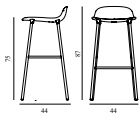

Form Barstool 75 cm Full Upholstery Green Steel

Colli: 1
Size & Weight: H: 87 x W: 44 x D: 44 x SH: 75 cm - 5 kg
Packing: Brown Box - H: 94,5 x L: 49,5 x D: 48,35 cm - 5 kg
Material: Shell: Polypropylene, PU Foam, Legs: Powder Coated Steel, Upholstery: See price groups.
Production time: 6 weeks

708151 Group 1	SEK	<i>Contract Price</i> 4.112,00
708152 Group 2	SEK	<i>Contract Price</i> 4.228,00
708153 Group 3	SEK	<i>Contract Price</i> 4.456,00
708154 Group 4	SEK	<i>Contract Price</i> 4.456,00
708155 Group 5	SEK	<i>Contract Price</i> 4.684,00
708156 Group 6	SEK	<i>Contract Price</i> 5.140,00
708157 Group 7	SEK	<i>Contract Price</i> 5.256,00