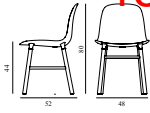

15% rabatt ska dras av på angivna priser

Form Chair Full Upholstery Walnut

Colli: 1
Size & Weight: H: 80 x W: 48 x D: 52 x SH: 44 cm - 4,7 kg
Packing: Brown Box - H: 89 x L: 56 x D: 56 cm (2 pcs) - 14 kg
Material: Shell: Polypropylene, PU Foam, Legs: Walnut, Upholstery: See price groups
Production time: 6 weeks

707631 Group 1	SEK	<i>Contract Price</i> 6.056,00
707632 Group 2	SEK	<i>Contract Price</i> 6.172,00
707633 Group 3	SEK	<i>Contract Price</i> 6.628,00
707634 Group 4	SEK	<i>Contract Price</i> 6.740,00
707635 Group 5	SEK	<i>Contract Price</i> 6.972,00
707636 Group 6	SEK	<i>Contract Price</i> 7.884,00
707637 Group 7	SEK	<i>Contract Price</i> 8.228,00