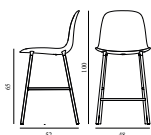

Form Bar Chair 65 cm Full Upholstery Warm Grey Steel

Colli: 1
Size & Weight: H: 100 x W: 48 x D: 52 x SH: 65 cm - 5,6 kg
Packing: Brown Box - H: 100 x L: 50 x D: 52,5 cm - 7,9 kg
Material: Shell: Polypropylene, PU Foam, Legs: Powder Coated Steel, Upholstery: See price groups.
Production time: 6 weeks

712521 Group 1	SEK	<i>Contract Price</i> 5.256,00
712522 Group 2	SEK	<i>Contract Price</i> 5.256,00
712523 Group 3	SEK	<i>Contract Price</i> 5.712,00
712524 Group 4	SEK	<i>Contract Price</i> 5.828,00
712525 Group 5	SEK	<i>Contract Price</i> 6.172,00
712526 Group 6	SEK	<i>Contract Price</i> 7.084,00
712527 Group 7	SEK	<i>Contract Price</i> 7.312,00