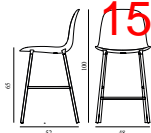

15% rabatt ska dras av på angivna priser

Form Bar Chair 65 cm Full Upholstery Cream Steel

Colli: 1
Size & Weight: H: 100 x W: 48 x D: 52 x SH: 65 cm - 5,6 kg
Packing: Brown Box - H: 100 x L: 50 x D: 52,5 cm - 7,9 kg
Material: Shell: Polypropylene, PU Foam, Legs: Powder Coated Steel, Upholstery: See price groups.
Production time: 6 weeks

712531 Group 1	SEK	<i>Contract Price</i> 5.256,00
712532 Group 2	SEK	<i>Contract Price</i> 5.256,00
712533 Group 3	SEK	<i>Contract Price</i> 5.712,00
712534 Group 4	SEK	<i>Contract Price</i> 5.828,00
712535 Group 5	SEK	<i>Contract Price</i> 6.172,00
712536 Group 6	SEK	<i>Contract Price</i> 7.084,00
712537 Group 7	SEK	<i>Contract Price</i> 7.312,00