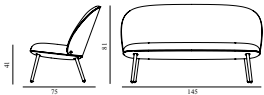

Ace Sofa Brass

Colli: 1
Size & Weight: H: 81 x W: 145 x D: 75 x SH: 41 cm - 27 kg
Packing: Brown Box - H: 78 x L: 147 x D: 61 cm - 34 kg
Material: Shell: Veneer, PU Foam, Steel reinforcement, Legs: Brass plated steel, Upholstery: See price groups
Production time: 6 weeks

707421 Group 1	SEK	Contract Price 17.312,00
707422 Group 2	SEK	Contract Price 17.884,00
707423 Group 3	SEK	Contract Price 18.912,00
707424 Group 4	SEK	Contract Price 19.656,00
707425 Group 5	SEK	Contract Price 20.628,00
707426 Group 6	SEK	Contract Price 23.372,00
707427 Group 7	SEK	Contract Price 28.228,00