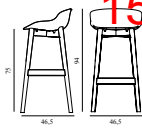

15% rabatt ska dras av på angivna priser

Hyg Barstool 75 cm Front Upholstery Black & Oak

Coll: 1
Size & Weight: H: 94 x VV: 46,5 x D: 46,5 x SH: 75 cm - 5,9 kg
Packing: Brown Box - H: 96 x L: 49,5 x D: 48,5 cm - 7,9 kg
Material: Shell: Polypropylene with PU foam and front upholstery. Legs: Lacquered oak, Upholstery: See price groups.
Production time: 5 weeks

709491 Group 1	SEK	<i>Contract Price</i> 5.372,00
709492 Group 2	SEK	<i>Contract Price</i> 5.428,00
709493 Group 3	SEK	<i>Contract Price</i> 5.600,00
709494 Group 4	SEK	<i>Contract Price</i> 5.772,00
709495 Group 5	SEK	<i>Contract Price</i> 5.940,00
709496 Group 6	SEK	<i>Contract Price</i> 6.512,00
709497 Group 7	SEK	<i>Contract Price</i> 6.684,00