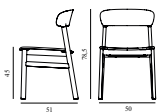

Herit Chair Upholstery Black Oak

Colli: 1
Size & Weight: H: 78,5 x W: 50 x D: 51 x SH: 45 cm - 6,2 kg
Packing: Brown Box - H: 96 x L: 70 x D: 53 cm (2 pcs) - 15,2 kg
Material: Backrest: Polypropylene, Seat: Camira/Synergy or Sørensens/Spectrum Leather; Legs: Painted and Lacquered Oak.
Production time: 2 weeks

	1401057 Synergy Black	Contract Price SEK 5.372,00		1401058 Spectrum Leather Black	Contract Price SEK 7.140,00

HERIT ARMCHAIR

Design: Simon Legald, 2018
Duty Code: 9401690000
Made in: Denmark
Construction: The polypropylene (PP) parts are molded and injected with a core of foam. This innovative, patented technique enables large variations in thickness without the polypropylene subsiding. Legs are made of solid wood. Herit comes assembled.
Maintenance: Clean with damp cloth.