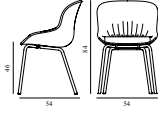

HYG COMFORT CHAIR FULL UPHOLSTERY STEEL

15% rabatt ska dras av på angivna priser

Design: Simon Legald, 2022
Duty Code: 9401710000
Made in: Denmark
Price Groups: 1) Oceanic, Aquarius
2) Synergy, Remix, Main Line Flax
3) Yoredale, Canvas
4) Steelcut Trio, City Velvet
5) Hallingdal, Fiord, Divina Melange, Divina MD, Divina
6) Zero, Vidar
7) Ultra Leather, Elle

Hyg Comfort Chair Full Upholstery White Steel

Colli: 1
Size & Weight: H: 84 x VV: 54 x D: 54 x SH: 46 cm - 7,5 kg
Packing: Brown Box - H: 86 x L: 57,5 x D: 56 cm
M3: 0,2769
Material: Shell: Polypropylene with molded soft PU foam and full upholstery. Legs: Powder Coated Steel, Upholstery: See price groups
Production time: 5 weeks

708661 Group 1	SEK	Contract Price 6.628,00
708662 Group 2	SEK	Contract Price 6.740,00
708663 Group 3	SEK	Contract Price 7.140,00
708664 Group 4	SEK	Contract Price 7.484,00
708665 Group 5	SEK	Contract Price 7.884,00
708666 Group 6	SEK	Contract Price 9.028,00
708667 Group 7	SEK	Contract Price 9.940,00