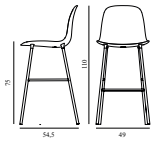

Form Bar Chair 75 cm Full Upholstery Brown Steel

Colli: 1
Size & Weight: H: 110 x W: 49 x D: 54,5 x SH: 75 cm - 5,9 kg
Packing: Brown Box - H: 110 x L: 51 x D: 56,5 cm - 8,2 kg
Material: Shell: Polypropylene, PU Foam, Legs: Powder Coated Steel, Upholstery: See price groups.
Production time: 6 weeks

712721 Group 1	SEK	<i>Contract Price</i> 5.256,00
712722 Group 2	SEK	<i>Contract Price</i> 5.256,00
712723 Group 3	SEK	<i>Contract Price</i> 5.712,00
712724 Group 4	SEK	<i>Contract Price</i> 5.828,00
712725 Group 5	SEK	<i>Contract Price</i> 6.172,00
712726 Group 6	SEK	<i>Contract Price</i> 7.084,00
712727 Group 7	SEK	<i>Contract Price</i> 7.312,00