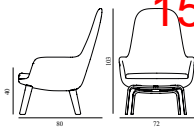

15% rabatt ska dras av på angivna priser

Era Lounge Chair High Walnut

Colli: 1
Size & Weight: H: 103 x W: 72 x D: 80 x SH: 40 cm - 15,6 kg
Packing: Brown Box - H: 106,4 x L: 84,4 x D: 75,4 cm - 22,6 kg
Material: Shell: Hard Molded PU Foam w. Steel Reinforcement, Cushion: Soft Molded PU Foam, Legs: Walnut Veneer, Upholstery: See price groups.
Production time: 6 weeks

707101 Group 1	SEK	<i>Contract Price</i> 13.828,00
707102 Group 2	SEK	<i>Contract Price</i> 14.172,00
707103 Group 3	SEK	<i>Contract Price</i> 15.312,00
707104 Group 4	SEK	<i>Contract Price</i> 16.172,00
707105 Group 5	SEK	<i>Contract Price</i> 16.572,00
707106 Group 6	SEK	<i>Contract Price</i> 19.200,00
707107 Group 7	SEK	<i>Contract Price</i> 20.112,00

ERA LOUNGE CHAIR HIGH STEEL & CHROME

Design: Simon Legald, 2014
Awards: Red Dot Award 2016, Germany & German Design Award 2015 - "Special Mention", Germany
Duty Code: 94037000
Made in: Poland
Price Groups: 1) Oceanic, Aquarius
2) Synergy, Remix, Main Line Flax
3) Yoredale, Canvas
4) Steelcut Trio, City Velvet
5) Hallingdal, Fiord, Divina Melange, Divina MD, Divina
6) Zero, Vidar
7) Ultra Leather, Elle