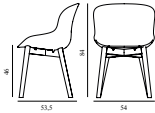

Hyg Chair Front Upholstery White & Oak

Colli: 1
Size & Weight: H: 84 x W: 54 x D: 53,5 x SH: 46 cm - 7,6 kg
Packing: Brown Box - H: 86 x L: 57,5 x D: 56 cm - 9,1 kg
Material: Shell: Polypropylene with PU foam and front upholstery. Legs: Lacquered oak, Upholstery: See price groups.
Production time: 5 weeks

708421 Group 1	SEK	Contract Price 5.600,00
708422 Group 2	SEK	Contract Price 5.712,00
708423 Group 3	SEK	Contract Price 5.940,00
708424 Group 4	SEK	Contract Price 6.112,00
708425 Group 5	SEK	Contract Price 6.340,00
708426 Group 6	SEK	Contract Price 6.972,00
708427 Group 7	SEK	Contract Price 7.200,00