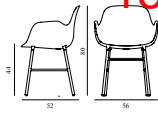

15% rabatt ska dras av på angivna priser

Form Armchair Full Upholstery Red Steel

Colli: 1
Size & Weight: H: 80 x W: 56 x D: 52 x SH: 44 cm - 8 kg
Packing: Brown Box - H: 90 x L: 55,5 x D: 56,5 cm - 11 kg
Material: Shell: Polypropylene, PU Foam, Legs: Powder Coated Steel, Upholstery: See price groups
Production time: 6 weeks

707801 Group 1	SEK	<i>Contract Price</i> 5.828,00
707802 Group 2	SEK	<i>Contract Price</i> 5.940,00
707803 Group 3	SEK	<i>Contract Price</i> 6.400,00
707804 Group 4	SEK	<i>Contract Price</i> 6.512,00
707805 Group 5	SEK	<i>Contract Price</i> 6.856,00
707806 Group 6	SEK	<i>Contract Price</i> 8.000,00
707807 Group 7	SEK	<i>Contract Price</i> 8.340,00