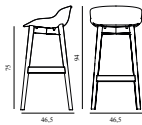

Hyg Barstool 75 cm Front Upholstery Sand & Black Oak

Colli: 1
Size & Weight: H: 94 x W: 46,5 x D: 46,5 x SH: 75 cm - 5,9 kg
Packing: Brown Box - H: 96 x L: 49,5 x D: 48,5 cm - 7,9 kg
M3: 0,2305
Material: Shell: Polypropylene with PU foam and front upholstery. Legs: Painted and lacquered oak, Upholstery: See price groups.
Production time: 5 weeks

709571		<i>Contract Price</i>
Group 1	SEK	5.372,00

709572		<i>Contract Price</i>
Group 2	SEK	5.428,00

709573		<i>Contract Price</i>
Group 3	SEK	5.600,00

709574		<i>Contract Price</i>
Group 4	SEK	5.772,00

709575		<i>Contract Price</i>
Group 5	SEK	5.940,00

709576		<i>Contract Price</i>
Group 6	SEK	6.512,00

709577		<i>Contract Price</i>
Group 7	SEK	6.684,00