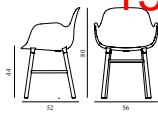

15% rabatt ska dras av på angivna priser

Form Armchair Oak

Colli: 1
Size & Weight: H: 80 x W: 56 x D: 52 x SH: 44 cm - 5,3 kg
Packing: Brown Box - H: 81,5 x L: 54 x D: 54 cm - 6,5 kg
Material: Shell: Polypropylene, Legs: Oak.
Production time: 2 weeks

Contract Price
SEK 2.912,00

	602762 White
	602763 Grey
	602764 Black
	602765 Blue
	602766 Green
	602767 Red
	608831 Light Grey
	608832 Warm Grey
	608833 Cream
	608834 Brown
	608835 Bright Red
	608836 Bright Blue