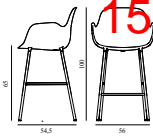

15% rabatt ska dras av på angivna priser

Form Bar Armchair 65 cm Full Upholstery Grey Steel

Colli: 1
Size & Weight: H: 100 x W: 56 x D: 54,5 x SH: 65 cm - 6,4 kg
Packing: Brown Box - H: 100 x L: 52,5 x D: 58 cm - 8,7 kg
Material: Shell: Polypropylene, PU Foam, Legs: Powder Coated Steel, Upholstery: See price groups.
Production time: 6 weeks

708261 Group 1	SEK	<i>Contract Price</i> 6.284,00
708262 Group 2	SEK	<i>Contract Price</i> 6.400,00
708263 Group 3	SEK	<i>Contract Price</i> 6.856,00
708264 Group 4	SEK	<i>Contract Price</i> 7.084,00
708265 Group 5	SEK	<i>Contract Price</i> 7.428,00
708266 Group 6	SEK	<i>Contract Price</i> 8.456,00
708267 Group 7	SEK	<i>Contract Price</i> 8.800,00