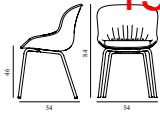

15% rabatt ska dras av på angivna priser

Hyg Comfort Chair Full Upholstery Sand Steel

Colli: 1
Size & Weight: H: 84 x W: 54 x D: 54 x SH: 46 cm - 7,5 kg
Packing: Brown Box - H: 86 x L: 57,5 x D: 56 cm
M3: 0,2769
Material: Shell: Polypropylene with PU foam and full upholstery. Legs: Powder Coated Steel, Upholstery: See price groups
Production time: 5 weeks

708701 Group 1	SEK	<i>Contract Price</i> 6.628,00

708702 Group 2	SEK	<i>Contract Price</i> 6.740,00

708703 Group 3	SEK	<i>Contract Price</i> 7.140,00

708704 Group 4	SEK	<i>Contract Price</i> 7.484,00

708705 Group 5	SEK	<i>Contract Price</i> 7.884,00

708706 Group 6	SEK	<i>Contract Price</i> 9.028,00

708707 Group 7	SEK	<i>Contract Price</i> 9.940,00