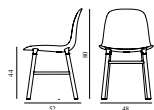

900125
PE for steel /
Black / 4pcs

SEK

Contract Price

12,00

FORM CHAIR WOOD 15% rabatt ska dras av på angivna priser

Design: Simon Legald, 2016
 Awards: German Design Award 2016, Germany - "Special Mention" & IF Product Design Award 2016, Germany
 Duty Code: 9401790000
 Made in: Denmark
 Construction: The shell is made of high-quality polypropylene (PP) and has been molded using one single injection, ensuring an extremely strong construction with the finest surface possible. The molded connectors match the legs in color, creating a seamless transition from legs to shell. Form is delivered assembled.
 Maintenance: Clean with damp cloth.