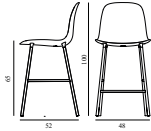

FORM BAR CHAIR 65 CM FULL UPHOLSTERY STEEL 15% rabatt ska dras av på angivna priser

Design: Simon Legald, 2015
Awards: German Design Award 2016, Germany - "Special Mention" & IF Product Design Award 2016, Germany
Duty Code: 9401710000
Made in: Poland
Price Groups: 1) Oceanic, Aquarius
2) Synergy, Remix, Main Line Flax
3) Yoredale, Canvas
4) Steelcut Trio, City Velvet
5) Hallingdal, Fiord, Divina Melange, Divina MD, Divina
6) Zero, Vidar
7) Ultra Leather, Elle

Form Bar Chair 65 cm Full Upholstery Black Steel

Colli: 1
Size & Weight: H: 100 x W: 48 x D: 52 x SH: 65 cm - 5,6 kg
Packing: Brown Box - H: 100 x L: 50 x D: 52,5 cm - 7,9 kg
Material: Shell: Polypropylene, PU Foam, Legs: Powder Coated Steel, Upholstery: See price groups.
Production time: 6 weeks

708181 Group 1	SEK	<i>Contract Price</i> 5.256,00
708182 Group 2	SEK	<i>Contract Price</i> 5.256,00
708183 Group 3	SEK	<i>Contract Price</i> 5.712,00
708184 Group 4	SEK	<i>Contract Price</i> 5.828,00
708185 Group 5	SEK	<i>Contract Price</i> 6.172,00
708186 Group 6	SEK	<i>Contract Price</i> 7.084,00
708187 Group 7	SEK	<i>Contract Price</i> 7.312,00