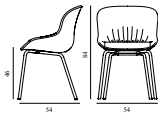

Hyg Comfort Chair Full Upholstery Grey Steel

Colli: 1
Size & Weight: H: 84 x VV: 54 x D: 54 x SH: 46 cm - 7,5 kg
Packing: Brown Box - H: 86 x L: 57,5 x D: 56 cm
M3: 0,2769
Material: Shell: Polypropylene with PU foam and full upholstery. Legs: Powder Coated Steel, Upholstery: See price groups
Production time: 5 weeks

708671 Group 1	SEK	Contract Price 6.628,00
708672 Group 2	SEK	Contract Price 6.740,00
708673 Group 3	SEK	Contract Price 7.140,00
708674 Group 4	SEK	Contract Price 7.484,00
708675 Group 5	SEK	Contract Price 7.884,00
708676 Group 6	SEK	Contract Price 9.028,00
708677 Group 7	SEK	Contract Price 9.940,00