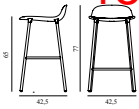

15% rabatt ska dras av på angivna priser

Form Barstool 65 cm Full Upholstery Light Grey Steel

Coll: 1
Size & Weight: H: 77 x W: 42,5 x D: 42,5 x SH: 65 cm - 4,5 kg
Packing: Brown Box - H: 92,5 x L: 48,5 x D: 49 cm - 7 kg
Material: Shell: Polypropylene, PU Foam, Legs: Powder Coated Steel, Upholstery: See price groups.
Production time: 6 weeks

712451 Group 1	SEK	<i>Contract Price</i> 4.112,00

712452 Group 2	SEK	<i>Contract Price</i> 4.228,00

712453 Group 3	SEK	<i>Contract Price</i> 4.456,00

712454 Group 4	SEK	<i>Contract Price</i> 4.456,00

712455 Group 5	SEK	<i>Contract Price</i> 4.684,00

712456 Group 6	SEK	<i>Contract Price</i> 5.140,00

712457 Group 7	SEK	<i>Contract Price</i> 5.256,00