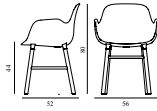

FORM ARMCHAIR FULL UPHOLSTERY WOOD 15% rabatt ska dras av på angivna priser

Design: Simon Legald, 2016
Awards: German Design Award 2016, Germany - "Special Mention" & IF Product Design Award 2016, Germany
Duty Code: 9401610000
Made in: Poland
Price Groups: 1) Oceanic, Aquarius
2) Synergy, Remix, Main Line Flax
3) Yoredale, Canvas
4) Steelcut Trio, City Velvet
5) Hallingdal, Fiord, Divina Melange, Divina MD, Divina
6) Zero, Vidar
7) Ultra Leather, Elle

Form Armchair Full Upholstery Oak

Colli: 1
Size & Weight: H: 80 x W: 56 x D: 52 x SH: 44 cm - 5,5 kg
Packing: Brown Box - H: 90 x L: 55,5 x D: 56,5 cm - 10 kg
Material: Shell: Polypropylene, PU Foam, Legs: Oak, Upholstery: See price groups
Production time: 6 weeks

707731 Group 1	SEK	<i>Contract Price</i> 6.512,00
707732 Group 2	SEK	<i>Contract Price</i> 6.628,00
707733 Group 3	SEK	<i>Contract Price</i> 7.200,00
707734 Group 4	SEK	<i>Contract Price</i> 7.312,00
707735 Group 5	SEK	<i>Contract Price</i> 7.656,00
707736 Group 6	SEK	<i>Contract Price</i> 8.684,00
707737 Group 7	SEK	<i>Contract Price</i> 9.028,00