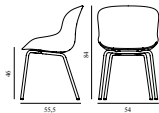

Hyg Chair Full Upholstery White Steel

Colli: 1
Size & Weight: H: 84 x W: 54 x D: 55,5 x SH: 46 cm - 7,5 kg
Packing: Brown Box - H: 86 x L: 57,5 x D: 56 cm - 9,9 kg
Material: Shell: Polypropylene with PU foam and full upholstery. Legs: Powder Coated Steel, Upholstery: See price groups
Production time: 5 weeks

708611 Group 1	SEK	<i>Contract Price</i> 6.056,00
708612 Group 2	SEK	<i>Contract Price</i> 6.172,00
708613 Group 3	SEK	<i>Contract Price</i> 6.340,00
708614 Group 4	SEK	<i>Contract Price</i> 6.856,00
708615 Group 5	SEK	<i>Contract Price</i> 7.200,00
708616 Group 6	SEK	<i>Contract Price</i> 8.340,00
708617 Group 7	SEK	<i>Contract Price</i> 9.312,00