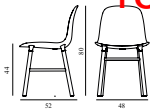

15% rabatt ska dras av på angivna priser

Form Chair Black Oak

Colli: 1
Size & Weight: H: 80 x W: 48 x D: 52 x SH: 44 cm - 4 kg
Packing: Brown Box - H: 97,3 x L: 51 x D: 60 cm (2 pcs) - 11 kg
Material: Shell: Polypropylene, Legs: Painted and Lacquered Oak.
Production time: 2 weeks

Contract Price
SEK 2.456,00

	603200 White
	603201 Grey
	603202 Black
	603203 Blue
	603204 Green
	603205 Red
	608771 Light Grey
	608772 Warm Grey
	608773 Cream
	608774 Brown
	608775 Bright Red
	608776 Bright Blue