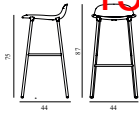

15% rabatt ska dras av på angivna priser

Form Bar stool 75 cm Chrome

Colli: 1
Size & Weight: H: 87 x W: 44 x D: 44 x SH: 75 cm - 4,4 kg
Packing: Brown Box - H: 92 x L: 46,5 x D: 47 cm - 6,7 kg
Material: Shell: Polypropylene, Legs: Chrome.
Production time: 2 weeks

Contract Price
SEK 2.456,00

	603162 White
	603163 Grey
	603164 Black
	603165 Blue
	603166 Green
	603167 Red
	609131 Light Grey
	609132 Warm Grey
	609133 Cream
	609134 Brown
	609135 Bright Red
	609136 Bright Blue