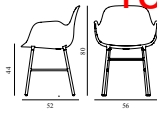

15% rabatt ska dras av på angivna priser

Form Armchair Full Upholstery Light Grey Steel

Colli: 1
Size & Weight: H: 80 x W: 56 x D: 52 x SH: 44 cm - 8 kg
Packing: Brown Box - H: 90 x L: 55,5 x D: 56,5 cm - 11 kg
Material: Shell: Polypropylene, PU Foam, Legs: Powder Coated Steel, Upholstery: See price groups
Production time: 6 weeks

712391 Group 1	SEK	<i>Contract Price</i> 5.828,00
712392 Group 2	SEK	<i>Contract Price</i> 5.940,00
712393 Group 3	SEK	<i>Contract Price</i> 6.400,00
712394 Group 4	SEK	<i>Contract Price</i> 6.512,00
712395 Group 5	SEK	<i>Contract Price</i> 6.856,00
712396 Group 6	SEK	<i>Contract Price</i> 8.000,00
712397 Group 7	SEK	<i>Contract Price</i> 8.340,00