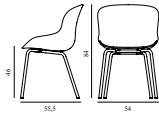

Hyg Chair Front Upholstery Olive & Olive Steel

Coll: 1
Size & Weight: H: 84 x VV: 54 x D: 55,5 x SH: 46 cm - 6,7 kg
Packing: Brown Box - H: 86 x L: 57,5 x D: 56 cm - 9,1 kg
Material: Shell: Polypropylene and front upholstery. Legs: Powder Coated Steel, Upholstery: See price groups
Production time: 5 weeks

708591 Group 1	SEK	<i>Contract Price</i> 5.028,00
708592 Group 2	SEK	<i>Contract Price</i> 5.084,00
708593 Group 3	SEK	<i>Contract Price</i> 5.256,00
708594 Group 4	SEK	<i>Contract Price</i> 5.484,00
708595 Group 5	SEK	<i>Contract Price</i> 5.712,00
708596 Group 6	SEK	<i>Contract Price</i> 6.340,00
708597 Group 7	SEK	<i>Contract Price</i> 6.572,00