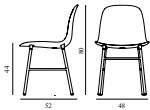

Form Chair Full Upholstery Brown Steel

Colli: 1
Size & Weight: H: 80 x W: 48 x D: 52 x SH: 44 cm - 6 kg
Packing: Brown Box - H: 89 x L: 56 x D: 56 cm (2 pcs) - 9 kg
Material: Shell: Polypropylene, PU Foam, Legs: Powder Coated Steel, Upholstery: See price groups
Production time: 6 weeks

712361 Group 1	SEK	<i>Contract Price</i> 4.572,00

712362 Group 2	SEK	<i>Contract Price</i> 4.572,00

712363 Group 3	SEK	<i>Contract Price</i> 5.028,00

712364 Group 4	SEK	<i>Contract Price</i> 5.140,00

712365 Group 5	SEK	<i>Contract Price</i> 5.484,00

712366 Group 6	SEK	<i>Contract Price</i> 6.400,00

712367 Group 7	SEK	<i>Contract Price</i> 6.628,00