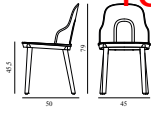

15% rabatt ska dras av på angivna priser

Allez Chair Upholstery Canvas Oak

Colli: 1
Size & Weight: H: 79 x VV: 45 x D: 50 x SH: 45,5 cm - 3,8 kg
Packing: Flat-packed: Brown Box - H: 50 x L: 44 x D: 15 cm - 3,6 kg - 0,033 m³ / Mounted: Brown Box - H: 64 x L: 47 x D: 91 cm (2 pcs)- 9,3 kg - 0,2737 m³
Material: Main body in polypropylene (PP). Seat available in polyamide (PA), molded wicker polypropylene (PP) or indoor or outdoor upholstery. Legs available in polypropylene (PP) or lacquered oak.
Color: Black, White, Grey, Warm grey, Park green
Production time: 2 weeks