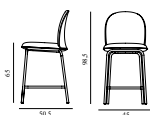

Ace Bar Chair 65 cm Black Steel

Colli: 1
Size & Weight: H: 98,5 x W: 45 x D: 50,5 x SH: 65 cm - 11,9 kg
Packing: Brown Box - H: 100,5 x L: 45 x D: 50,5 cm
Material: Shell: Veneer, PU Foam, Steel reinforcement, Upholstery, Legs: Powder coated steel, Upholstery: See price groups
Production time: 6 weeks

707261 Group 1	SEK	Contract Price 8.340,00
707262 Group 2	SEK	Contract Price 8.400,00
707263 Group 3	SEK	Contract Price 8.740,00
707264 Group 4	SEK	Contract Price 8.972,00
707265 Group 5	SEK	Contract Price 9.312,00
707266 Group 6	SEK	Contract Price 10.228,00
707267 Group 7	SEK	Contract Price 11.084,00