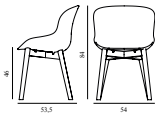

Hyg Chair Full Upholstery Oak

Colli: 1
Size & Weight: H: 84 x W: 54 x D: 53,5 x SH: 46 cm - 7,8 kg
Packing: Brown Box - H: 86 x L: 57,5 x D: 56 cm - 9,3 kg
Material: Shell: Polypropylene with PU foam and full upholstery. Legs: Lacquered oak, Upholstery: See price groups.
Production time: 2 weeks

708521 Group 1	SEK	<i>Contract Price</i> 6.628,00
708522 Group 2	SEK	<i>Contract Price</i> 6.740,00
708523 Group 3	SEK	<i>Contract Price</i> 7.140,00
708524 Group 4	SEK	<i>Contract Price</i> 7.484,00
708525 Group 5	SEK	<i>Contract Price</i> 7.884,00
708526 Group 6	SEK	<i>Contract Price</i> 9.028,00
708527 Group 7	SEK	<i>Contract Price</i> 9.940,00