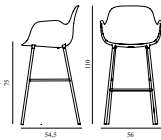

Form Bar Armchair 75 cm Full Upholstery Bright Blue Steel

Coll: 1
Size & Weight: H: 110 x W: 56 x D: 54,5 x SH: 75 cm - 6,6 kg
Packing: Brown Box - H: 110 x L: 56 x D: 58 cm - 8,9 kg
Material: Shell: Polypropylene, PU Foam, Legs: Powder Coated Steel, Upholstery: See price groups.
Production time: 6 weeks

712801 Group 1	SEK	<i>Contract Price</i> 6.284,00

712802 Group 2	SEK	<i>Contract Price</i> 6.400,00

712803 Group 3	SEK	<i>Contract Price</i> 6.856,00

712804 Group 4	SEK	<i>Contract Price</i> 7.084,00

712805 Group 5	SEK	<i>Contract Price</i> 7.428,00

712806 Group 6	SEK	<i>Contract Price</i> 8.456,00

712807 Group 7	SEK	<i>Contract Price</i> 8.800,00