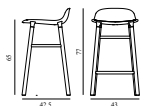

FORM BARSTOOL 65 CM WOOD 15% rabatt ska dras av på angivna priser

Design: Simon Legald, 2016
Awards: German Design Award 2016, Germany - "Special Mention" & IF Product Design Award 2016, Germany
Duty Code: 9401790000
Made in: Denmark
Construction: The shell is made of high-quality polypropylene (PP) and has been molded using one single injection, ensuring an extremely strong construction with the finest surface possible. The molded connectors match the legs in color, creating a seamless transition from legs to shell. Form is delivered assembled.
Maintenance: Clean with damp cloth.

Form Barstool 65 cm Black Oak

Collis: 1
Size & Weight: H: 77 x W: 43 x D: 42,5 x SH: 65 cm - 3,4 kg
Packing: Brown Box - H: 82 x L: 45,2 x D: 45,2 cm - 4,6 kg
Material: Shell: Polypropylene, Legs: Painted and Lacquered Oak.
Production time: 2 weeks

Contract Price
SEK 3.140,00

	603212 White
	603213 Grey
	603214 Black
	603215 Blue
	603216 Green
	603217 Red
	609021 Light Grey
	609022 Warm Grey
	609023 Cream
	609024 Brown
	609025 Bright Red
	609026 Bright Blue