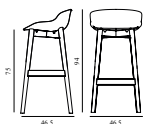

Hyg Barstool 75 cm Black Oak

Colli: 1
Size & Weight: H: 94 x W: 46,5 x D: 46,5 x SH: 75 cm - 5,8 kg
Packing: Brown Box - H: 96 x L: 49,5 x D: 48,5 cm - 7,8 kg
Material: Shell: Polypropylene. Legs: Painted and lacquered oak.
Production time: 2 weeks

		SEK		Contract Price 3.600,00			
	604401 White		604402 Grey		604403 Black		604404 Olive
	604405 Sand