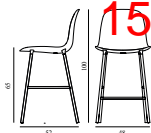

15% rabatt ska dras av på angivna priser

Form Bar Chair 65 cm Full Upholstery Red Steel

Collis: 1
Size & Weight: H: 100 x W: 48 x D: 52 x SH: 65 cm - 5,6 kg
Packing: Brown Box - H: 100 x L: 50 x D: 52,5 cm - 7,9 kg
Material: Shell: Polypropylene, PU Foam, Legs: Powder Coated Steel, Upholstery: See price groups.
Production time: 6 weeks

708221 Group 1	SEK	<i>Contract Price</i> 5.256,00
708222 Group 2	SEK	<i>Contract Price</i> 5.256,00
708223 Group 3	SEK	<i>Contract Price</i> 5.712,00
708224 Group 4	SEK	<i>Contract Price</i> 5.828,00
708225 Group 5	SEK	<i>Contract Price</i> 6.172,00
708226 Group 6	SEK	<i>Contract Price</i> 7.084,00
708227 Group 7	SEK	<i>Contract Price</i> 7.312,00