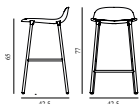

FORM BARSTOOL 65 CM FULL UPHOLSTERY CHROME

15% rabatt ska dras av på angivna priser

Design: Simon Legald, 2015
Awards: German Design Award 2016, Germany - "Special Mention" & IF Product Design Award 2016, Germany
Duty Code: 9401710000
Made in: Poland
Price Groups: 1) Oceanic, Aquarius
2) Synergy, Remix, Main Line Flax
3) Yoredale, Canvas
4) Steelcut Trio, City Velvet
5) Hallingdal, Fiord, Divina Melange, Divina MD, Divina
6) Zero, Vidar
7) Ultra Leather, Elle

Form Barstool 65 cm Full Upholstery Chrome

Colli: 1
Size & Weight: H: 77 x W: 42,5 x D: 42,5 x SH: 65 cm - 4,5 kg
Packing: Brown Box - H: 92,5 x L: 48,5 x D: 49 cm - 7 kg
Material: Shell: Polypropylene, PU Foam, Legs: Chrome, Upholstery: See price groups.
Production time: 6 weeks

708051 Group 1	SEK	<i>Contract Price</i> 4.340,00
708052 Group 2	SEK	<i>Contract Price</i> 4.456,00
708053 Group 3	SEK	<i>Contract Price</i> 4.684,00
708054 Group 4	SEK	<i>Contract Price</i> 4.684,00
708055 Group 5	SEK	<i>Contract Price</i> 4.912,00
708056 Group 6	SEK	<i>Contract Price</i> 5.372,00
708057 Group 7	SEK	<i>Contract Price</i> 5.600,00