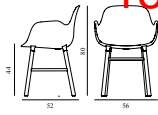

15% rabatt ska dras av på angivna priser

Form Armchair Walnut

Colli: 1
Size & Weight: H: 80 x W: 56 x D: 52 x SH: 44 cm - 5,3 kg
Packing: Brown Box - H: 81,5 x L: 54 x D: 54 cm - 6,5 kg
Material: Shell: Polypropylene, Legs: Walnut.
Production time: 2 weeks

Contract Price
SEK 3.256,00

	602768 White
	602769 Grey
	602770 Black
	602771 Blue
	602772 Green
	602773 Red
	608851 Light Grey
	608852 Warm Grey
	608853 Cream
	608854 Brown
	608855 Bright Red
	608856 Bright Blue