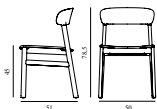

Herit Chair Oak

Colli: 1
Size & Weight: H: 78,5 x W: 50 x D: 51 x SH: 45 cm - 6,2 kg
Packing: Brown Box - H: 96 x L: 70 x D: 53 cm (2 pcs) - 15,2 kg
Material: Shell: Polypropylene, Legs: Oak
Production time: 2 weeks