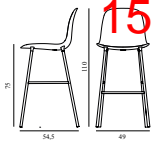

15% rabatt ska dras av på angivna priser

Form Bar Chair 75 cm Full Upholstery Cream Steel

Colli: 1
Size & Weight: H: 110 x W: 49 x D: 54,5 x SH: 75 cm - 5,9 kg
Packing: Brown Box - H: 110 x L: 51 x D: 56,5 cm - 8,2 kg
Material: Shell: Polypropylene, PU Foam, Legs: Powder Coated Steel, Upholstery: See price groups.
Production time: 6 weeks

712711 Group 1	SEK	<i>Contract Price</i> 5.256,00
712712 Group 2	SEK	<i>Contract Price</i> 5.256,00
712713 Group 3	SEK	<i>Contract Price</i> 5.712,00
712714 Group 4	SEK	<i>Contract Price</i> 5.828,00
712715 Group 5	SEK	<i>Contract Price</i> 6.172,00
712716 Group 6	SEK	<i>Contract Price</i> 7.084,00
712717 Group 7	SEK	<i>Contract Price</i> 7.312,00