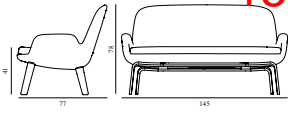

15% rabatt ska dras av på angivna priser

Era Sofa Black Oak

Colli: 1
Size & Weight: H: 78 x W: 145 x D: 77 x SH: 41 cm - 27,2 kg
Packing: Brown Box - H: 86,5 x L: 150,5 x D: 88,5 cm - 41,8 kg
Material: Shell: Hard Molded PU Foam w. Steel Reinforcement, Cushion: Soft Molded PU Foam, Legs: Painted and Lacquered Oak Veneer, Upholstery: See price groups.
Production time: 6 weeks

707181 Group 1	SEK	<i>Contract Price</i> 26.972,00
707182 Group 2	SEK	<i>Contract Price</i> 27.428,00
707183 Group 3	SEK	<i>Contract Price</i> 29.372,00
707184 Group 4	SEK	<i>Contract Price</i> 29.940,00
707185 Group 5	SEK	<i>Contract Price</i> 31.200,00
707186 Group 6	SEK	<i>Contract Price</i> 35.312,00
707187 Group 7	SEK	<i>Contract Price</i> 40.228,00