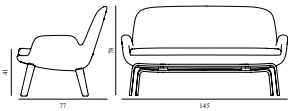

Era Sofa Walnut

Colli: 1
Size & Weight: H: 78 x W: 145 x D: 77 x SH: 41 cm - 27,2 kg
Packing: Brown Box - H: 86,5 x L: 150,5 x D: 88,5 cm - 41,8 kg
Material: Shell: Hard Molded PU Foam w. Steel Reinforcement, Cushion: Soft Molded PU Foam, Legs: Walnut Veneer, Upholstery: See price groups
Production time: 6 weeks

707171 Group 1	SEK	<i>Contract Price</i> 26.972,00
707172 Group 2	SEK	<i>Contract Price</i> 27.428,00
707173 Group 3	SEK	<i>Contract Price</i> 29.372,00
707174 Group 4	SEK	<i>Contract Price</i> 29.940,00
707175 Group 5	SEK	<i>Contract Price</i> 31.200,00
707176 Group 6	SEK	<i>Contract Price</i> 35.312,00
707177 Group 7	SEK	<i>Contract Price</i> 40.228,00