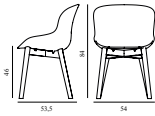

Hyg Chair Front Upholstery Black & Oak

Coll: 1
Size & Weight: H: 84 x VV: 54 x D: 53,5 x SH: 46 cm - 7,6 kg
Packing: Brown Box - H: 86 x L: 57,5 x D: 56 cm - 9,1 kg
Material: Shell: Polypropylene with PU foam and front upholstery. Legs: Lacquered oak, Upholstery: See price groups.
Production time: 5 weeks

708441 Group 1	SEK	<i>Contract Price</i> 5.600,00
708442 Group 2	SEK	<i>Contract Price</i> 5.712,00
708443 Group 3	SEK	<i>Contract Price</i> 5.940,00
708444 Group 4	SEK	<i>Contract Price</i> 6.112,00
708445 Group 5	SEK	<i>Contract Price</i> 6.340,00
708446 Group 6	SEK	<i>Contract Price</i> 6.972,00
708447 Group 7	SEK	<i>Contract Price</i> 7.200,00