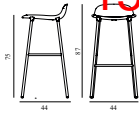

15% rabatt ska dras av på angivna priser

Form Barstool 75 cm Full Upholstery Black Steel

Colli: 1
Size & Weight: H: 87 x W: 44 x D: 44 x SH: 75 cm - 5 kg
Packing: Brown Box - H: 94,5 x L: 49,5 x D: 48,35 cm - 5 kg
Material: Shell: Polypropylene, PU Foam, Legs: Powder Coated Steel, Upholstery: See price groups.
Production time: 6 weeks

708101 Group 1	SEK	<i>Contract Price</i> 4.112,00
708102 Group 2	SEK	<i>Contract Price</i> 4.228,00
708103 Group 3	SEK	<i>Contract Price</i> 4.456,00
708104 Group 4	SEK	<i>Contract Price</i> 4.456,00
708105 Group 5	SEK	<i>Contract Price</i> 4.684,00
708106 Group 6	SEK	<i>Contract Price</i> 5.140,00
708107 Group 7	SEK	<i>Contract Price</i> 5.256,00