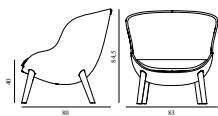

HYG LOUNGE CHAIR LOW 15% rabatt ska dras av på angivna priser

Design: Simon Legald, 2018
Duty Code: 9401610000
Made in: Lithuania
Price Groups: 1) Oceanic, Aquarius
2) Synergy, Remix, Main Line Flax
3) Yoredale, Canvas
4) Steelcut Trio, City Velvet
5) Hallingdal, Fiord, Divina Melange, Divina MD, Divina
6) Zero, Vidar
7) Ultra Leather, Elle

Hyg Lounge Chair Low Oak

Collis: 1
Size & Weight: H: 84,5 x W: 83 x D: 80 x SH: 40 cm - 15 kg
Packing: Brown Box - H: 93 x L: 92 x D: 88 cm - 22,2 kg
Material: Shell: Hard Molded PU Foam w. Steel Reinforcement, Cushion: Soft Molded PU Foam, Legs: Oak, Upholstery: See price groups
Production time: 6 weeks

709131 Group 1	SEK	<i>Contract Price</i> 15.428,00
709132 Group 2	SEK	<i>Contract Price</i> 15.940,00
709133 Group 3	SEK	<i>Contract Price</i> 17.028,00
709134 Group 4	SEK	<i>Contract Price</i> 17.772,00
709135 Group 5	SEK	<i>Contract Price</i> 18.740,00
709136 Group 6	SEK	<i>Contract Price</i> 21.656,00
709137 Group 7	SEK	<i>Contract Price</i> 22.740,00