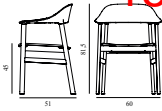

15% rabatt ska dras av på angivna priser

Herit Armchair Upholstery Smoked Oak

Colli: 1
Size & Weight: H: 81,5 x W: 60 x D: 51 x SH: 45 cm - 7 kg
Packing: Brown Box - H: 88 x L: 60 x D: 54 cm - 9,3 kg
M3: 0,285 l
Material: Backrest: Polypropylene, Seat: Camira/Synergy or Sørensen/Spectrum Leather, Legs: Painted and Lacquered Oak
Production time: 2 weeks

	1401042 Synergy Grey	SEK	Contract Price 6.000,00		1401043 Synergy Black	SEK	Contract Price 6.000,00
	1401044 Synergy Sand	SEK	Contract Price 6.000,00		1401045 Synergy Dusty Green	SEK	Contract Price 6.000,00
	1401051 Spectrum Leather White	SEK	Contract Price 7.656,00		1401052 Spectrum Leather Grey	SEK	Contract Price 7.656,00
	1401053 Spectrum Leather Black	SEK	Contract Price 7.656,00		1401054 Spectrum Leather Sand	SEK	Contract Price 7.656,00
	1401055 Spectrum Leather Dusty Green	SEK	Contract Price 7.656,00