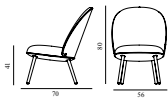

Ace Lounge Chair Brass

Colli: 1
Size & Weight: H: 80 x W: 56 x D: 70 x SH: 41 cm - 10,9 kg
Packing: Brown Box - H: 62 x L: 62 x D: 61 cm - 13,3 kg
Material: Shell: Veneer, PU Foam, Steel reinforcement, Legs: Brass plated steel, Upholstery: See price groups
Production time: 6 weeks

707371 Group 1	SEK	<i>Contract Price</i> 8.628,00
707372 Group 2	SEK	<i>Contract Price</i> 8.856,00
707373 Group 3	SEK	<i>Contract Price</i> 9.372,00
707374 Group 4	SEK	<i>Contract Price</i> 9.712,00
707375 Group 5	SEK	<i>Contract Price</i> 10.112,00
707376 Group 6	SEK	<i>Contract Price</i> 11.428,00
707377 Group 7	SEK	<i>Contract Price</i> 12.572,00