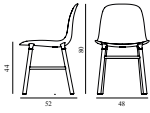

FORM CHAIR FULL UPHOLSTERY WOOD 15% rabatt ska dras av på angivna priser

Design: Simon Legald, 2016
Awards: German Design Award 2016, Germany - "Special Mention" & IF Product Design Award 2016, Germany
Duty Code: 9401610000
Made in: Poland
Price Groups: 1) Oceanic, Aquarius
2) Synergy, Remix, Main Line Flax
3) Yoredale, Canvas
4) Steelcut Trio, City Velvet
5) Hallingdal, Fiord, Divina Melange, Divina MD, Divina
6) Zero, Vidar
7) Ultra Leather, Elle

Form Chair Full Upholstery Oak

Colli: 1
Size & Weight: H: 80 x W: 48 x D: 52 x SH: 44 cm - 4,7 kg
Packing: Brown Box - H: 89 x L: 56 x D: 56 cm (2 pcs) - 14 kg
Material: Shell: Polypropylene, PU Foam, Legs: Oak, Upholstery: See price groups
Production time: 6 weeks

707611 Group 1	SEK	<i>Contract Price</i> 5.256,00
707612 Group 2	SEK	<i>Contract Price</i> 5.372,00
707613 Group 3	SEK	<i>Contract Price</i> 5.828,00
707614 Group 4	SEK	<i>Contract Price</i> 5.940,00
707615 Group 5	SEK	<i>Contract Price</i> 6.172,00
707616 Group 6	SEK	<i>Contract Price</i> 7.084,00
707617 Group 7	SEK	<i>Contract Price</i> 7.428,00