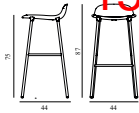

15% rabatt ska dras av på angivna priser

Form Barstool 75 cm Full Upholstery Light Grey Steel

Colli: 1
Size & Weight: H: 87 x W: 44 x D: 44 x SH: 75 cm - 5 kg
Packing: Brown Box - H: 94,5 x L: 49,5 x D: 48,35 cm - 5 kg
Material: Shell: Polypropylene, PU Foam, Legs: Powder Coated Steel, Upholstery: See price groups.
Production time: 6 weeks

712631 Group 1	SEK	<i>Contract Price</i> 4.112,00

712632 Group 2	SEK	<i>Contract Price</i> 4.228,00

712633 Group 3	SEK	<i>Contract Price</i> 4.456,00

712634 Group 4	SEK	<i>Contract Price</i> 4.456,00

712635 Group 5	SEK	<i>Contract Price</i> 4.684,00

712636 Group 6	SEK	<i>Contract Price</i> 5.140,00

712637 Group 7	SEK	<i>Contract Price</i> 5.256,00