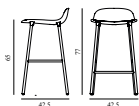

FORM BARSTOOL 65 CM STEEL 15% rabatt ska dras av på angivna priser

Design: Simon Legald, 2014
Awards: German Design Award 2016, Germany - "Special Mention" & IF Product Design Award 2016, Germany
Duty Code: 9401790000
Made in: Denmark
Construction: The shell is made of high-quality polypropylene (PP) and has been molded using one single injection, ensuring an extremely strong construction with the finest surface possible. The molded connectors match the legs in color, creating a seamless transition from legs to shell. Form is delivered assembled.
Maintenance: Clean with damp cloth.

Form Barstool 65 cm Steel

Collis: 1
Size & Weight: H: 77 x W: 42,5 x D: 42,5 x SH: 65 cm - 4,2 kg
Packing: Brown Box - H: 80 x L: 44,5 x D: 44,5 cm - 6,4 kg
Material: Shell: Polypropylene, Legs: Powder Coated Steel.
Production time: 2 weeks

Contract Price
SEK 2.456,00

	602774 White
	602775 Grey
	602776 Black
	602777 Blue
	602778 Green
	602779 Red
	609041 Light Grey
	609042 Warm Grey
	609043 Cream
	609044 Brown
	609045 Bright Red
	609046 Bright Blue