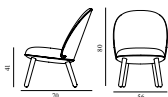

Ace Lounge Chair Smoked Oak

Colli: 1
Size & Weight: H: 80 x W: 56 x D: 70 x SH: 41 cm - 10,4 kg
Packing: Brown Box - H: 62 x L: 62 x D: 61 cm - 12,8 kg
Material: Shell: Veneer, PU Foam, Steel reinforcement, Legs: Painted and Lacquered Oak, Upholstery: See price groups
Production time: 6 weeks

707351 Group 1	SEK	<i>Contract Price</i> 7.712,00
707352 Group 2	SEK	<i>Contract Price</i> 8.000,00
707353 Group 3	SEK	<i>Contract Price</i> 8.456,00
707354 Group 4	SEK	<i>Contract Price</i> 8.800,00
707355 Group 5	SEK	<i>Contract Price</i> 9.256,00
707356 Group 6	SEK	<i>Contract Price</i> 10.512,00
707357 Group 7	SEK	<i>Contract Price</i> 11.656,00