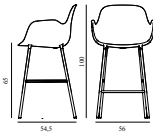

Form Bar Armchair 65 cm Full Upholstery Green Steel

Colli: 1
Size & Weight: H: 100 x W: 56 x D: 54,5 x SH: 65 cm - 6,4 kg
Packing: Brown Box - H: 100 x L: 52,5 x D: 58 cm - 8,7 kg
Material: Shell: Polypropylene, PU Foam, Legs: Powder Coated Steel, Upholstery: See price groups.
Production time: 6 weeks

708291 Group 1	SEK	<i>Contract Price</i> 6.284,00
708292 Group 2	SEK	<i>Contract Price</i> 6.400,00
708293 Group 3	SEK	<i>Contract Price</i> 6.856,00
708294 Group 4	SEK	<i>Contract Price</i> 7.084,00
708295 Group 5	SEK	<i>Contract Price</i> 7.428,00
708296 Group 6	SEK	<i>Contract Price</i> 8.456,00
708297 Group 7	SEK	<i>Contract Price</i> 8.800,00