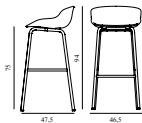

Hyg Barstool 75 cm Front Upholstery White & White Steel

Coll: 1
Size & Weight: H: 94 x W: 46,5 x D: 47,5 x SH: 75 cm - 6,2 kg
Packing: Brown Box - H: 96 x L: 49,5 x D: 48,5 cm - 8,2 kg
M3: 0,2305
Material: Shell: Polypropylene with PU foam and front upholstery. Legs: Powder coated steel, Upholstery: See price groups.
Production time: 5 weeks

709591 Group 1	SEK	Contract Price 4.684,00
709592 Group 2	SEK	Contract Price 4.740,00
709593 Group 3	SEK	Contract Price 4.912,00
709594 Group 4	SEK	Contract Price 5.028,00
709595 Group 5	SEK	Contract Price 5.256,00
709596 Group 6	SEK	Contract Price 5.828,00
709597 Group 7	SEK	Contract Price 6.000,00