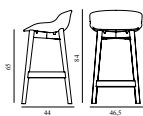

Hyg Barstool 65 cm Full Upholstery Oak

Coll: 1
 Size & Weight: H: 84 x W: 46,5 x D: 44 x SH: 65 cm - 5,5 kg
 Packing: Brown Box - H: 86 x L: 48,5 x D: 47 cm - 7,5 kg
 Material: Shell: Polypropylene with PU foam and full upholstery. Legs: Lacquered oak, Upholstery: See price groups.
 Production time: 5 weeks