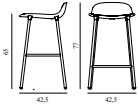

Form Barstool 65 cm Full Upholstery Warm Grey Steel

Coll: 1
Size & Weight: H: 77 x W: 42,5 x D: 42,5 x SH: 65 cm - 4,5 kg
Packing: Brown Box - H: 92,5 x L: 48,5 x D: 49 cm - 7 kg
Material: Shell: Polypropylene, PU Foam, Legs: Powder Coated Steel, Upholstery: See price groups.
Production time: 6 weeks

712461 Group 1	SEK	<i>Contract Price</i> 4.112,00

712462 Group 2	SEK	<i>Contract Price</i> 4.228,00

712463 Group 3	SEK	<i>Contract Price</i> 4.456,00

712464 Group 4	SEK	<i>Contract Price</i> 4.456,00

712465 Group 5	SEK	<i>Contract Price</i> 4.684,00

712466 Group 6	SEK	<i>Contract Price</i> 5.140,00

712467 Group 7	SEK	<i>Contract Price</i> 5.256,00