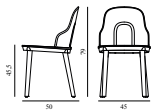

15% rabatt ska dras av på angivna priser

	304064 Black		304065 White		304066 Grey		304067 Warm Grey
	304068 Park Green						

Allez Chair Upholstery Ultra Leather PP

Colli: 1
Size & Weight: H: 79 x W: 45 x D: 50 x SH: 45,5 cm - 3,8 kg
Packing: Flat-packed: Brown Box - H: 50 x L: 44 x D: 15 cm - 3,6 kg - 0,033 m3 / Mounted: Brown Box - H: 64 x L: 47 x D: 91 cm (2 pcs)- 9,3 kg - 0,2737 m3
Material: Main body in polypropylene (PP). Seat available in polyamide (PA), molded wicker polypropylene (PP) or indoor or outdoor upholstery. Legs available in polypropylene (PP) or lacquered oak.
Color: Black, White, Grey, Warm grey (not available in Park green)
Production time: 2 weeks

Contract Price
SEK 3.600,00

	304069 Black		304070 White		304071 Grey		304072 Warm Grey

ALLEZ CHAIR OAK

Design: Simon Legald, 2021
Duty Code: 9401690000
Made in: Denmark

Construction: The Allez chair is a knock-down component-based chair consisting of seven main components of a frame, a seat, a backrest and four legs. The chair is suitable for indoor or outdoor use and all parts are replaceable. The Allez chair is gas-injection molded using pure polypropylene (PP) and weighs only 3.6 kg. The seat is available in polyamide (PA) with a subtle cut-out, molded wicker in PP or with upholstery for indoor or outdoor. The legs are available in PP or lacquered oak. The Allez chair is delivered flat-packed or can be ordered assembled. Assembly manual included. The Allez chair meets European standards Level 2 (EN 16139:2013 and EN 1022:2005).

Maintenance: Clean with a damp cloth.