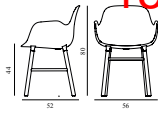

15% rabatt ska dras av på angivna priser

Form Armchair Full Upholstery Walnut

Colli: 1
Size & Weight: H: 80 x W: 56 x D: 52 x SH: 44 cm - 5,5 kg
Packing: Brown Box - H: 90 x L: 55,5 x D: 56,5 cm - 10 kg
Material: Shell: Polypropylene, PU Foam, Legs: Walnut, Upholstery: See price groups
Production time: 6 weeks

707751 Group 1	SEK	<i>Contract Price</i> 7.312,00
707752 Group 2	SEK	<i>Contract Price</i> 7.428,00
707753 Group 3	SEK	<i>Contract Price</i> 8.000,00
707754 Group 4	SEK	<i>Contract Price</i> 8.112,00
707755 Group 5	SEK	<i>Contract Price</i> 8.456,00
707756 Group 6	SEK	<i>Contract Price</i> 9.484,00
707757 Group 7	SEK	<i>Contract Price</i> 9.940,00