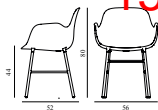

15% rabatt ska dras av på angivna priser

Form Armchair Chrome

Colli: 1
Size & Weight: H: 80 x W: 56 x D: 52 x SH: 44 cm - 7 kg
Packing: Brown Box - H: 81,5 x L: 54 x D: 54 cm - 8,2 kg
Material: Shell: Polypropylene, Legs: Chrome.
Production time: 2 weeks

Contract Price
SEK 2.628,00

	603150 White
	603151 Grey
	603152 Black
	603153 Blue
	603154 Green
	603155 Red
	608871 Light Grey
	608872 Warm Grey
	608873 Cream
	608874 Brown
	608875 Bright Red
	608876 Bright Blue