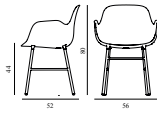

Form Armchair Full Upholstery Blue Steel

Colli: 1
Size & Weight: H: 80 x W: 56 x D: 52 x SH: 44 cm - 8 kg
Packing: Brown Box - H: 90 x L: 55,5 x D: 56,5 cm - 11 kg
Material: Shell: Polypropylene, PU Foam, Legs: Powder Coated Steel, Upholstery: See price groups
Production time: 6 weeks

707791 Group 1	SEK	<i>Contract Price</i> 5.828,00

707792 Group 2	SEK	<i>Contract Price</i> 5.940,00

707793 Group 3	SEK	<i>Contract Price</i> 6.400,00

707794 Group 4	SEK	<i>Contract Price</i> 6.512,00

707795 Group 5	SEK	<i>Contract Price</i> 6.856,00

707796 Group 6	SEK	<i>Contract Price</i> 8.000,00

707797 Group 7	SEK	<i>Contract Price</i> 8.340,00