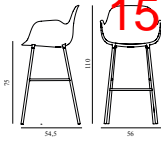

15% rabatt ska dras av på angivna priser

Form Bar Armchair 75 cm Full Upholstery Grey Steel

Colli: 1
Size & Weight: H: 110 x W: 56 x D: 54,5 x SH: 75 cm - 6,6 kg
Packing: Brown Box - H: 110 x L: 56 x D: 58 cm - 8,9 kg
Material: Shell: Polypropylene, PU Foam, Legs: Powder Coated Steel, Upholstery: See price groups.
Production time: 6 weeks

708381 Group 1	SEK	<i>Contract Price</i> 6.284,00

708382 Group 2	SEK	<i>Contract Price</i> 6.400,00

708383 Group 3	SEK	<i>Contract Price</i> 6.856,00

708384 Group 4	SEK	<i>Contract Price</i> 7.084,00

708385 Group 5	SEK	<i>Contract Price</i> 7.428,00

708386 Group 6	SEK	<i>Contract Price</i> 8.456,00

708387 Group 7	SEK	<i>Contract Price</i> 8.800,00