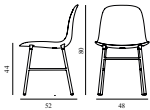

Form Chair Full Upholstery Bright Blue Steel

Colli: 1
Size & Weight: H: 80 x W: 48 x D: 52 x SH: 44 cm - 6 kg
Packing: Brown Box - H: 89 x L: 56 x D: 56 cm (2 pcs) - 9 kg
Material: Shell: Polypropylene, PU Foam, Legs: Powder Coated Steel, Upholstery: See price groups
Production time: 6 weeks

712381 Group 1	SEK	<i>Contract Price</i> 4.572,00

712382 Group 2	SEK	<i>Contract Price</i> 4.572,00

712383 Group 3	SEK	<i>Contract Price</i> 5.028,00

712384 Group 4	SEK	<i>Contract Price</i> 5.140,00

712385 Group 5	SEK	<i>Contract Price</i> 5.484,00

712386 Group 6	SEK	<i>Contract Price</i> 6.400,00

712387 Group 7	SEK	<i>Contract Price</i> 6.628,00