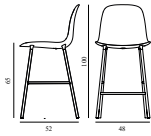

Form Bar Chair 65 cm Full Upholstery Blue Steel

Colli: 1
Size & Weight: H: 100 x W: 48 x D: 52 x SH: 65 cm - 5,6 kg
Packing: Brown Box - H: 100 x L: 50 x D: 52,5 cm - 7,9 kg
Material: Shell: Polypropylene, PU Foam, Legs: Powder Coated Steel, Upholstery: See price groups.
Production time: 6 weeks

708211 Group 1	SEK	<i>Contract Price</i> 5.256,00
708212 Group 2	SEK	<i>Contract Price</i> 5.256,00
708213 Group 3	SEK	<i>Contract Price</i> 5.712,00
708214 Group 4	SEK	<i>Contract Price</i> 5.828,00
708215 Group 5	SEK	<i>Contract Price</i> 6.172,00
708216 Group 6	SEK	<i>Contract Price</i> 7.084,00
708217 Group 7	SEK	<i>Contract Price</i> 7.312,00