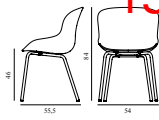

15% rabatt ska dras av på angivna priser

Hyg Chair Full Upholstery Olive Steel

Colli: 1
Size & Weight: H: 84 x VV: 54 x D: 55,5 x SH: 46 cm - 7,5 kg
Packing: Brown Box - H: 86 x L: 57,5 x D: 56 cm - 9,9 kg
Material: Shell: Polypropylene with PU foam and full upholstery. Legs: Powder Coated Steel, Upholstery: See price groups
Production time: 5 weeks

708641 Group 1	SEK	<i>Contract Price</i> 6.056,00
708642 Group 2	SEK	<i>Contract Price</i> 6.172,00
708643 Group 3	SEK	<i>Contract Price</i> 6.340,00
708644 Group 4	SEK	<i>Contract Price</i> 6.856,00
708645 Group 5	SEK	<i>Contract Price</i> 7.200,00
708646 Group 6	SEK	<i>Contract Price</i> 8.340,00
708647 Group 7	SEK	<i>Contract Price</i> 9.312,00