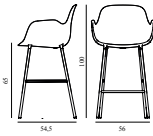

Form Bar Armchair 65 cm Full Upholstery Bright Blue Steel

Coll: 1
Size & Weight: H: 100 x W: 56 x D: 54,5 x SH: 65 cm - 6,4 kg
Packing: Brown Box - H: 100 x L: 52,5 x D: 58 cm - 8,7 kg
Material: Shell: Polypropylene, PU Foam, Legs: Powder Coated Steel, Upholstery: See price groups.
Production time: 6 weeks

712621 Group 1	SEK	<i>Contract Price</i> 6.284,00
712622 Group 2	SEK	<i>Contract Price</i> 6.400,00
712623 Group 3	SEK	<i>Contract Price</i> 6.856,00
712624 Group 4	SEK	<i>Contract Price</i> 7.084,00
712625 Group 5	SEK	<i>Contract Price</i> 7.428,00
712626 Group 6	SEK	<i>Contract Price</i> 8.456,00
712627 Group 7	SEK	<i>Contract Price</i> 8.800,00