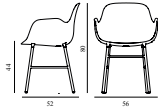

Form Armchair Full Upholstery Green Steel

Colli: 1
Size & Weight: H: 80 x W: 56 x D: 52 x SH: 44 cm - 8 kg
Packing: Brown Box - H: 90 x L: 55,5 x D: 56,5 cm - 11 kg
Material: Shell: Polypropylene, PU Foam, Legs: Powder Coated Steel, Upholstery: See price groups
Production time: 6 weeks

707811 Group 1	SEK	<i>Contract Price</i> 5.828,00
707812 Group 2	SEK	<i>Contract Price</i> 5.940,00
707813 Group 3	SEK	<i>Contract Price</i> 6.400,00
707814 Group 4	SEK	<i>Contract Price</i> 6.512,00
707815 Group 5	SEK	<i>Contract Price</i> 6.856,00
707816 Group 6	SEK	<i>Contract Price</i> 8.000,00
707817 Group 7	SEK	<i>Contract Price</i> 8.340,00