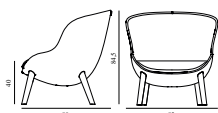

Hyg Lounge Chair Low Black Oak

Collis: 1
Size & Weight: H: 84,5 x W: 83 x D: 80 x SH: 40 cm - 15 kg
Packing: Brown Box - H: 93 x L: 92 x D: 88 cm - 22,2 kg
Material: Shell: Hard Molded PU Foam w. Steel Reinforcement, Cushion: Soft Molded PU Foam, Legs: Painted and Lacquered Oak, Upholstery: See price groups
Production time: 6 weeks

709141 Group 1	SEK	<i>Contract Price</i> 15.428,00
709142 Group 2	SEK	<i>Contract Price</i> 15.940,00
709143 Group 3	SEK	<i>Contract Price</i> 17.028,00
709144 Group 4	SEK	<i>Contract Price</i> 17.772,00
709145 Group 5	SEK	<i>Contract Price</i> 18.740,00
709146 Group 6	SEK	<i>Contract Price</i> 21.656,00
709147 Group 7	SEK	<i>Contract Price</i> 22.740,00