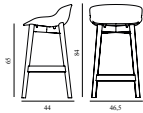

Hyg Barstool 65 cm Front Upholstery White & Black Oak

Colli: 1
Size & Weight: H: 84 x W: 46,5 x D: 44 x SH: 65 cm - 5,4 kg
Packing: Brown Box - H: 86 x L: 48,5 x D: 47 cm - 7,4 kg
M3: 0,196
Material: Shell: Polypropylene with PU foam and front upholstery. Legs: Painted and lacquered oak, Upholstery: See price groups.
Production time: 5 weeks

709311		<i>Contract Price</i>
Group 1	SEK	5.372,00

709312		<i>Contract Price</i>
Group 2	SEK	5.428,00

709313		<i>Contract Price</i>
Group 3	SEK	5.600,00

709314		<i>Contract Price</i>
Group 4	SEK	5.772,00

709315		<i>Contract Price</i>
Group 5	SEK	5.940,00

709316		<i>Contract Price</i>
Group 6	SEK	6.512,00

709317		<i>Contract Price</i>
Group 7	SEK	6.684,00