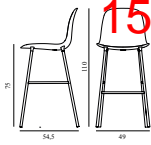

15% rabatt ska dras av på angivna priser

Form Bar Chair 75 cm Full Upholstery Grey Steel

Coll: 1
Size & Weight: H: 110 x W: 49 x D: 54,5 x SH: 75 cm - 5,9 kg
Packing: Brown Box - H: 110 x L: 51 x D: 56,5 cm - 8,2 kg
Material: Shell: Polypropylene, PU Foam, Legs: Powder Coated Steel, Upholstery: See price groups.
Production time: 6 weeks

708321			<i>Contract Price</i>
Group 1	SEK	5.256,00	

708322			<i>Contract Price</i>
Group 2	SEK	5.256,00	

708323			<i>Contract Price</i>
Group 3	SEK	5.712,00	

708324			<i>Contract Price</i>
Group 4	SEK	5.828,00	

708325			<i>Contract Price</i>
Group 5	SEK	6.172,00	

708326			<i>Contract Price</i>
Group 6	SEK	7.084,00	

708327			<i>Contract Price</i>
Group 7	SEK	7.312,00