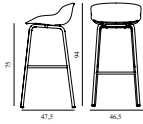

Hyg Barstool 75 cm Front Upholstery Sand & Sand Steel

Colli: 1
Size & Weight: H: 94 x W: 46,5 x D: 47,5 x SH: 75 cm - 6,2 kg
Packing: Brown Box - H: 96 x L: 49,5 x D: 48,5 cm - 8,2 kg
M3: 0,2305
Material: Shell: Polypropylene with PU foam and front upholstery. Legs: Powder coated steel, Upholstery: See price groups.
Production time: 5 weeks

709631 Group 1	SEK	<i>Contract Price</i> 4.684,00
709632 Group 2	SEK	<i>Contract Price</i> 4.740,00
709633 Group 3	SEK	<i>Contract Price</i> 4.912,00
709634 Group 4	SEK	<i>Contract Price</i> 5.028,00
709635 Group 5	SEK	<i>Contract Price</i> 5.256,00
709636 Group 6	SEK	<i>Contract Price</i> 5.828,00
709637 Group 7	SEK	<i>Contract Price</i> 6.000,00