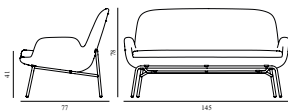

Era Sofa Chrome		
Colli:	1	
Size & Weight:	H: 78 x W: 145 x D: 77 x SH: 41 cm - 31,1 kg	
Packing:	Brown Box - H: 86,5 x L: 150,5 x D: 88,5 cm - 41,6 kg	
Material:	Shell: Hard Molded PU Foam w. Steel Reinforcement, Cushion: Soft Molded PU Foam, Legs: Chrome, Upholstery: See price groups	
Production time:	6 weeks	
707151 Group 1	SEK	<i>Contract Price</i> 31.884,00
707152 Group 2	SEK	<i>Contract Price</i> 32.340,00
707153 Group 3	SEK	<i>Contract Price</i> 34.284,00
707154 Group 4	SEK	<i>Contract Price</i> 34.856,00
707155 Group 5	SEK	<i>Contract Price</i> 36.112,00
707156 Group 6	SEK	<i>Contract Price</i> 40.228,00
707157 Group 7	SEK	<i>Contract Price</i> 45.256,00