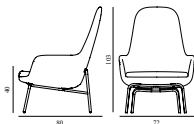

Era Lounge Chair High Black Steel

Colli: 1
Size & Weight: H: 103 x W: 72 x D: 80 x SH: 40 cm - 16,6 kg
Packing: Brown Box - H: 106,4 x L: 84,4 x D: 75,4 cm - 23,6 kg
Material: Shell: Hard Molded PU Foam w. Steel Reinforcement, Cushion: Soft Molded PU Foam, Legs: Powder Coated Steel, Upholstery: See price groups.
Production time: 6 weeks

707071 Group 1	SEK	<i>Contract Price</i> 15.884,00
707072 Group 2	SEK	<i>Contract Price</i> 16.112,00
707073 Group 3	SEK	<i>Contract Price</i> 17.372,00
707074 Group 4	SEK	<i>Contract Price</i> 17.828,00
707075 Group 5	SEK	<i>Contract Price</i> 18.628,00
707076 Group 6	SEK	<i>Contract Price</i> 21.256,00
707077 Group 7	SEK	<i>Contract Price</i> 22.172,00