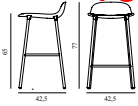

15% rabatt ska dras av på angivna priser

Form Barstool 65 cm Full Upholstery Red Steel

Colli: 1
Size & Weight: H: 77 x W: 42,5 x D: 42,5 x SH: 65 cm - 4,5 kg
Packing: Brown Box - H: 92,5 x L: 48,5 x D: 49 cm - 7 kg
Material: Shell: Polypropylene, PU Foam, Legs: Powder Coated Steel, Upholstery: See price groups.
Production time: 6 weeks

708031 Group 1	SEK	<i>Contract Price</i> 4.112,00

708032 Group 2	SEK	<i>Contract Price</i> 4.228,00

708033 Group 3	SEK	<i>Contract Price</i> 4.456,00

708034 Group 4	SEK	<i>Contract Price</i> 4.456,00

708035 Group 5	SEK	<i>Contract Price</i> 4.684,00

708036 Group 6	SEK	<i>Contract Price</i> 5.140,00

708037 Group 7	SEK	<i>Contract Price</i> 5.256,00