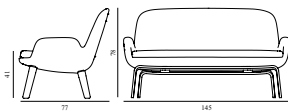

15% rabatt ska dras av på angivna priser

ERA SOFA WOOD

Design: Simon Legald, 2015
Awards: Red Dot Award 2016, Germany & German Design Award
2015 - "Special Mention", Germany
Duty Code: 94037000
Made in: Poland
Price Groups: 1) Oceanic, Aquarius
2) Synergy, Remix, Main Line Flax
3) Yoredale, Canvas
4) Steelcut Trio, City Velvet
5) Hallingdal, Fiord, Divina Melange, Divina MD, Divina
6) Zero, Vidar
7) Ultra Leather, Elle

Era Sofa Oak

Colli: 1
Size & Weight: H: 78 x W: 145 x D: 77 x SH: 41 cm - 27,2 kg
Packing: Brown Box - H: 86,5 x L: 150,5 x D: 88,5 cm - 41,8 kg
Material: Shell: Hard Molded PU Foam w. Steel Reinforcement, Cushion: Soft Molded PU Foam, Legs: Oak, Upholstery: See price groups
Production time: 6 weeks

707161 Group 1	SEK	Contract Price 26.972,00
707162 Group 2	SEK	Contract Price 27.428,00
707163 Group 3	SEK	Contract Price 29.372,00
707164 Group 4	SEK	Contract Price 29.940,00
707165 Group 5	SEK	Contract Price 31.200,00
707166 Group 6	SEK	Contract Price 35.312,00
707167 Group 7	SEK	Contract Price 40.228,00