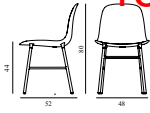

15% rabatt ska dras av på angivna priser

Form Chair Full Upholstery Grey Steel

Colli: 1
Size & Weight: H: 80 x W: 48 x D: 52 x SH: 44 cm - 6 kg
Packing: Brown Box - H: 89 x L: 56 x D: 56 cm (2 pcs) - 9 kg
Material: Shell: Polypropylene, PU Foam, Legs: Powder Coated Steel, Upholstery: See price groups
Production time: 6 weeks

707661			<i>Contract Price</i>
Group 1	SEK		4.572,00

707662			<i>Contract Price</i>
Group 2	SEK		4.572,00

707663			<i>Contract Price</i>
Group 3	SEK		5.028,00

707664			<i>Contract Price</i>
Group 4	SEK		5.140,00

707665			<i>Contract Price</i>
Group 5	SEK		5.484,00

707666			<i>Contract Price</i>
Group 6	SEK		6.400,00

707667			<i>Contract Price</i>
Group 7	SEK		6.628,00