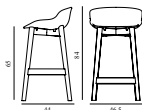

HYG BARSTOOL 65 CM FRONT UPHOLSTERY WHITE & OAK

15% rabatt ska dras av på angivna priser

Design: Simon Legald, 2019
Duty Code: 9401610000
Made in: Denmark
Price Groups: 1) Oceanic, Aquarius
2) Synergy, Remix, Main Line Flax
3) Yoredale, Canvas
4) Steelcut Trio, City Velvet
5) Hallingdal, Fiord, Divina Melange, Divina MD, Divina
6) Zero, Vidar
7) Ultra Leather, Elle

Hyg Barstool 65 cm Front Upholstery White & Oak

Colli: 1
Size & Weight: H: 84 x VV: 46,5 x D: 44 x SH: 65 cm - 5,4 kg
Packing: Brown Box - H: 86 x L: 48,5 x D: 47 cm - 7,4 kg
M3: 0,196
Material: Shell: Polypropylene with PU foam and front upholstery. Legs: Lacquered oak, Upholstery: See price groups.
Production time: 5 weeks

709251		<i>Contract Price</i>
Group 1	SEK	5.372,00

709252		<i>Contract Price</i>
Group 2	SEK	5.428,00

709253		<i>Contract Price</i>
Group 3	SEK	5.600,00

709254		<i>Contract Price</i>
Group 4	SEK	5.772,00

709255		<i>Contract Price</i>
Group 5	SEK	5.940,00

709256		<i>Contract Price</i>
Group 6	SEK	6.512,00

709257		<i>Contract Price</i>
Group 7	SEK	6.684,00