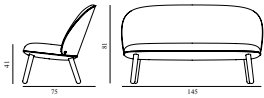

15% rabatt ska dras av på angivna priser

Ace Sofa Black Oak

Colli: 1
Size & Weight: H: 81 x W: 145 x D: 75 x SH: 41 cm - 26,4 kg
Packing: Brown Box - H: 78 x L: 147 x D: 61 cm - 34 kg
Material: Shell: Veneer, PU Foam, Steel reinforcement, Legs: Painted and Lacquered Oak, Upholstery: See price groups
Production time: 6 weeks

707411 Group 1	SEK	Contract Price 16.572,00
707412 Group 2	SEK	Contract Price 17.256,00
707413 Group 3	SEK	Contract Price 18.284,00
707414 Group 4	SEK	Contract Price 18.740,00
707415 Group 5	SEK	Contract Price 20.000,00
707416 Group 6	SEK	Contract Price 22.740,00
707417 Group 7	SEK	Contract Price 23.028,00

ACE SOFA STEEL

Design: Hans Hornemann, 2016
Awards: German Design Award 2017, Germany & IF Design Award 2017, Germany
Duty Code: 9401710000
Made in: Lithuania
Price Groups: 1) Oceanic, Aquarius
2) Synergy, Remix, Main Line Flax
3) Yoredale, Canvas
4) Steelcut Trio, City Velvet
5) Hallingdal, Fiord, Divina Melange, Divina MD, Divina
6) Zero, Vidar
7) Ultra Leather, Elle