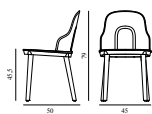

15% rabatt ska dras av på angivna priser

Contract Price
SEK 3.940,00

	304077 Black		304078 White		304079 Grey		304080 Warm Grey
	304081 Park Green						

Allez Chair Upholstery Ultra Leather Oak

Colli: 1

Size & Weight: H: 79 x W: 45 x D: 50 x SH: 45,5 cm - 3,8 kg

Packing: Flat-packed: Brown Box - H: 50 x L: 44 x D: 15 cm - 3,6 kg - 0,033 m3 / Mounted: Brown Box - H: 64 x L: 47 x D: 91 cm (2 pcs)- 9,3 kg - 0,2737 m3

Material: Main body in polypropylene (PP). Seat available in polyamide (PA), molded wicker polypropylene (PP) or indoor or outdoor upholstery. Legs available in polypropylene (PP) or lacquered oak.

Color: Black, White, Grey, Warm grey (not available in Park green)

Production time: 2 weeks

Contract Price
SEK 4.340,00

	304082 Black		304083 White		304084 Grey		304085 Warm Grey