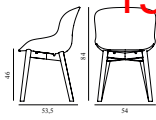

15% rabatt ska dras av på angivna priser

Hyg Chair Front Upholstery Olive & Oak

Colli: 1
Size & Weight: H: 84 x VV: 54 x D: 53,5 x SH: 46 cm - 7,6 kg
Packing: Brown Box - H: 86 x L: 57,5 x D: 56 cm - 9,1 kg
Material: Shell: Polypropylene with PU foam and front upholstery. Legs: Lacquered oak, Upholstery: See price groups.
Production time: 5 weeks

708451 Group 1	SEK	<i>Contract Price</i> 5.600,00
708452 Group 2	SEK	<i>Contract Price</i> 5.712,00
708453 Group 3	SEK	<i>Contract Price</i> 5.940,00
708454 Group 4	SEK	<i>Contract Price</i> 6.112,00
708455 Group 5	SEK	<i>Contract Price</i> 6.340,00
708456 Group 6	SEK	<i>Contract Price</i> 6.972,00
708457 Group 7	SEK	<i>Contract Price</i> 7.200,00