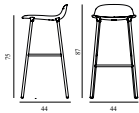

Form Barstool 75 cm Full Upholstery White Steel

Colli: 1
Size & Weight: H: 87 x W: 44 x D: 44 x SH: 75 cm - 5 kg
Packing: Brown Box - H: 94,5 x L: 49,5 x D: 48,35 cm - 5 kg
Material: Shell: Polypropylene, PU Foam, Legs: Powder Coated Steel, Upholstery: See price groups.
Production time: 6 weeks

708111 Group 1	SEK	<i>Contract Price</i> 4.112,00
708112 Group 2	SEK	<i>Contract Price</i> 4.228,00
708113 Group 3	SEK	<i>Contract Price</i> 4.456,00
708114 Group 4	SEK	<i>Contract Price</i> 4.456,00
708115 Group 5	SEK	<i>Contract Price</i> 4.684,00
708116 Group 6	SEK	<i>Contract Price</i> 5.140,00
708117 Group 7	SEK	<i>Contract Price</i> 5.256,00