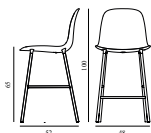

Form Bar Chair 65 cm Full Upholstery Bright Blue Steel

Coll: 1
Size & Weight: H: 100 x W: 48 x D: 52 x SH: 65 cm - 5,6 kg
Packing: Brown Box - H: 100 x L: 50 x D: 52,5 cm - 7,9 kg
Material: Shell: Polypropylene, PU Foam, Legs: Powder Coated Steel, Upholstery: See price groups.
Production time: 6 weeks

712561 Group 1	SEK	<i>Contract Price</i> 5.256,00
712562 Group 2	SEK	<i>Contract Price</i> 5.256,00
712563 Group 3	SEK	<i>Contract Price</i> 5.712,00
712564 Group 4	SEK	<i>Contract Price</i> 5.828,00
712565 Group 5	SEK	<i>Contract Price</i> 6.172,00
712566 Group 6	SEK	<i>Contract Price</i> 7.084,00
712567 Group 7	SEK	<i>Contract Price</i> 7.312,00