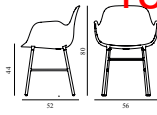

15% rabatt ska dras av på angivna priser

Form Armchair Full Upholstery Grey Steel

Colli: 1
Size & Weight: H: 80 x W: 56 x D: 52 x SH: 44 cm - 8 kg
Packing: Brown Box - H: 90 x L: 55,5 x D: 56,5 cm - 11 kg
Material: Shell: Polypropylene, PU Foam, Legs: Powder Coated Steel, Upholstery: See price groups
Production time: 6 weeks

707781 Group 1	SEK	<i>Contract Price</i> 5.828,00

707782 Group 2	SEK	<i>Contract Price</i> 5.940,00

707783 Group 3	SEK	<i>Contract Price</i> 6.400,00

707784 Group 4	SEK	<i>Contract Price</i> 6.512,00

707785 Group 5	SEK	<i>Contract Price</i> 6.856,00

707786 Group 6	SEK	<i>Contract Price</i> 8.000,00

707787 Group 7	SEK	<i>Contract Price</i> 8.340,00