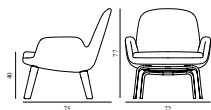

15% rabatt ska dras av på angivna priser

ERA LOUNGE CHAIR LOW WOOD

Design: Simon Legald, 2014
Awards: Red Dot Award 2016, Germany & German Design Award
2015 - "Special Mention", Germany
Duty Code: 94037000
Made in: Poland
Price Groups: 1) Oceanic, Aquarius
2) Synergy, Remix, Main Line Flax
3) Yoredale, Canvas
4) Steelcut Trio, City Velvet
5) Hallingdal, Fiord, Divina Melange, Divina MD, Divina
6) Zero, Vidar
7) Ultra Leather, Elle

Era Lounge Chair Low Oak

Colli: 1
Size & Weight: H: 77 x W: 72 x D: 74 x SH: 40 cm - 16,2 kg
Packing: Brown Box - H: 80,4 x L: 83,4 x D: 75,4 cm - 21 kg
Material: Shell: Hard Molded PU Foam w. Steel Reinforcement, Cushion: Soft Molded PU Foam, Legs: Oak, Upholstery: See price groups.
Production time: 6 weeks

707021 Group 1	SEK	Contract Price 12.800,00
707022 Group 2	SEK	Contract Price 13.028,00
707023 Group 3	SEK	Contract Price 14.172,00
707024 Group 4	SEK	Contract Price 14.512,00
707025 Group 5	SEK	Contract Price 15.200,00
707026 Group 6	SEK	Contract Price 17.484,00
707027 Group 7	SEK	Contract Price 18.284,00