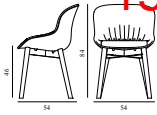

15% rabatt ska dras av på angivna priser

Hyg Comfort Chair Full Upholstery Black Oak

Size & Weight: H: 84 x W: 54 x D: 54 x SH: 46 cm - 7,5 kg
Packing: Brown Box - H: 86 x L: 57,5 x D: 56 cm
Material: Shell: Polypropylene with molded soft PU foam and full upholstery. Legs: Painted and lacquered oak, Upholstery: See price groups.
Production time: 5 weeks

708551 Group 1	SEK	<i>Contract Price</i> 7.312,00
708552 Group 2	SEK	<i>Contract Price</i> 7.428,00
708553 Group 3	SEK	<i>Contract Price</i> 7.600,00
708554 Group 4	SEK	<i>Contract Price</i> 7.828,00
708555 Group 5	SEK	<i>Contract Price</i> 8.056,00
708556 Group 6	SEK	<i>Contract Price</i> 8.684,00
708557 Group 7	SEK	<i>Contract Price</i> 8.912,00

HYG CHAIR STEEL

Design: Simon Legald, 2019
Duty Code: 9401790000
Made in: Denmark
Construction: Pressed Polypropylen shell attached with 4 screws and cups to steel frame. Hyg is delivered fully assembled.
Maintenance: Clean with damp cloth.