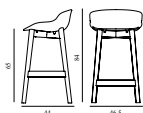

Hyg Barstool 65 cm Full Upholstery Black Oak

Coll: 1
Size & Weight: H: 84 x W: 46,5 x D: 44 x SH: 65 cm - 5,5 kg
Packing: Brown Box - H: 86 x L: 48,5 x D: 47 cm - 7,5 kg
Material: Shell: Polypropylene with PU foam and full upholstery. Legs: Painted and lacquered oak, Upholstery: See price groups.
Production time: 5 weeks

709361 Group 1	SEK	Contract Price 5.884,00
709362 Group 2	SEK	Contract Price 5.940,00
709363 Group 3	SEK	Contract Price 6.228,00
709364 Group 4	SEK	Contract Price 6.456,00
709365 Group 5	SEK	Contract Price 6.740,00
709366 Group 6	SEK	Contract Price 7.540,00
709367 Group 7	SEK	Contract Price 7.828,00