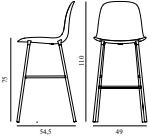

FORM BAR CHAIR 75 CM FULL UPHOLSTERY STEEL 15% rabatt ska dras av på angivna priser

Design: Simon Legald, 2015
Awards: German Design Award 2016, Germany - "Special Mention" & IF Product Design Award 2016, Germany
Duty Code: 9401710000
Made in: Poland
Price Groups: 1) Oceanic, Aquarius
2) Synergy, Remix, Main Line Flax
3) Yoredale, Canvas
4) Steelcut Trio, City Velvet
5) Hallingdal, Fiord, Divina Melange, Divina MD, Divina
6) Zero, Vidar
7) Ultra Leather, Elle

Form Bar Chair 75 cm Full Upholstery Black Steel

Colli: 1
Size & Weight: H: 110 x W: 49 x D: 54,5 x SH: 75 cm - 5,9 kg
Packing: Brown Box - H: 110 x L: 51 x D: 56,5 cm - 8,2 kg
Material: Shell: Polypropylene, PU Foam, Legs: Powder Coated Steel, Upholstery: See price groups.
Production time: 6 weeks

708301 Group 1	SEK	<i>Contract Price</i> 5.256,00
708302 Group 2	SEK	<i>Contract Price</i> 5.256,00
708303 Group 3	SEK	<i>Contract Price</i> 5.712,00
708304 Group 4	SEK	<i>Contract Price</i> 5.828,00
708305 Group 5	SEK	<i>Contract Price</i> 6.172,00
708306 Group 6	SEK	<i>Contract Price</i> 7.084,00
708307 Group 7	SEK	<i>Contract Price</i> 7.312,00