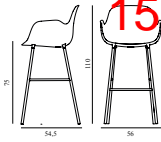

15% rabatt ska dras av på angivna priser

Form Bar Armchair 75 cm Full Upholstery Red Steel

Coll: 1
Size & Weight: H: 110 x W: 56 x D: 54,5 x SH: 75 cm - 6,6 kg
Packing: Brown Box - H: 110 x L: 56 x D: 58 cm - 8,9 kg
Material: Shell: Polypropylene, PU Foam, Legs: Powder Coated Steel, Upholstery: See price groups.
Production time: 6 weeks

708401 Group 1	SEK	<i>Contract Price</i> 6.284,00
708402 Group 2	SEK	<i>Contract Price</i> 6.400,00
708403 Group 3	SEK	<i>Contract Price</i> 6.856,00
708404 Group 4	SEK	<i>Contract Price</i> 7.084,00
708405 Group 5	SEK	<i>Contract Price</i> 7.428,00
708406 Group 6	SEK	<i>Contract Price</i> 8.456,00
708407 Group 7	SEK	<i>Contract Price</i> 8.800,00