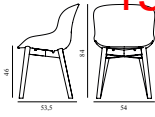

15% rabatt ska dras av på angivna priser

Hyg Chair Front Upholstery Black & Black Oak

Coll: 1
Size & Weight: H: 84 x VV: 54 x D: 53,5 x SH: 46 cm - 7,6 kg
Packing: Brown Box - H: 86 x L: 57,5 x D: 56 cm - 9,1 kg
Material: Shell: Polypropylene with PU foam and front upholstery. Legs: Painted and lacquered oak, Upholstery: See price groups.
Production time: 5 weeks

708491 Group 1	SEK	<i>Contract Price</i> 5.600,00
708492 Group 2	SEK	<i>Contract Price</i> 5.712,00
708493 Group 3	SEK	<i>Contract Price</i> 5.940,00
708494 Group 4	SEK	<i>Contract Price</i> 6.112,00
708495 Group 5	SEK	<i>Contract Price</i> 6.340,00
708496 Group 6	SEK	<i>Contract Price</i> 6.972,00
708497 Group 7	SEK	<i>Contract Price</i> 7.200,00