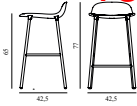

Form Barstool 65 cm Full Upholstery Grey Steel

Colli: 1
 Size & Weight: H: 77 x W: 42,5 x D: 42,5 x SH: 65 cm - 4,5 kg
 Packing: Brown Box - H: 92,5 x L: 48,5 x D: 49 cm - 7 kg
 Material: Shell: Polypropylene, PU Foam, Legs: Powder Coated Steel, Upholstery: See price groups.
 Production time: 6 weeks