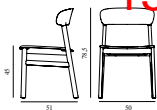

15% rabatt ska dras av på angivna priser

Herit Chair Upholstery Smoked Oak

Colli: 1
Size & Weight: H: 78,5 x W: 50 x D: 51 x SH: 45 cm - 6,2 kg
Packing: Brown Box - H: 96 x L: 70 x D: 53 cm (2 pcs) - 15,2 kg
Material: Backrest: Polypropylene, Seat: Camira/Synergy or Sørensens/Spectrum Leather; Legs: Painted and Lacquered Oak
Production time: 2 weeks

	1401014 Synergy Grey	Contract Price SEK 5.372,00		1401015 Synergy Black	Contract Price SEK 5.372,00
	1401016 Synergy Sand	Contract Price SEK 5.372,00		1401017 Synergy Dusty Green	Contract Price SEK 5.372,00
	1401023 Spectrum Leather White	Contract Price SEK 7.140,00		1401024 Spectrum Leather Grey	Contract Price SEK 7.140,00
	1401025 Spectrum Leather Black	Contract Price SEK 7.140,00		1401026 Spectrum Leather Sand	Contract Price SEK 7.140,00
	1401027 Spectrum Leather Dusty Green	Contract Price SEK 7.140,00