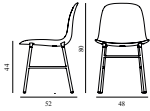

Form Chair Full Upholstery Green Steel

Coll: 1
Size & Weight: H: 80 x W: 48 x D: 52 x SH: 44 cm - 6 kg
Packing: Brown Box - H: 89 x L: 56 x D: 56 cm (2 pcs) - 9 kg
Material: Shell: Polypropylene, PU Foam, Legs: Powder Coated Steel, Upholstery: See price groups
Production time: 6 weeks

707691			<i>Contract Price</i>
Group 1	SEK		4.572,00

707692			<i>Contract Price</i>
Group 2	SEK		4.572,00

707693			<i>Contract Price</i>
Group 3	SEK		5.028,00

707694			<i>Contract Price</i>
Group 4	SEK		5.140,00

707695			<i>Contract Price</i>
Group 5	SEK		5.484,00

707696			<i>Contract Price</i>
Group 6	SEK		6.400,00

707697			<i>Contract Price</i>
Group 7	SEK		6.628,00