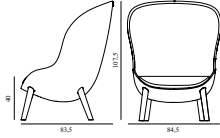

HYG LOUNGE CHAIR HIGH 15% rabatt ska dras av på angivna priser

Design: Simon Legald, 2018
Duty Code: 9401610000
Made in: Lithuania
Price Groups: 1) Oceanic, Aquarius
2) Synergy, Remix, Main Line Flax
3) Yoredale, Canvas
4) Steelcut Trio, City Velvet
5) Hallingdal, Fiord, Divina Melange, Divina MD, Divina
6) Zero, Vidar
7) Ultra Leather, Elle

Hyg Lounge Chair High Oak

Collis: 1
Size & Weight: H: 107,5 x W: 84,5 x D: 83,5 x SH: 40 cm - 17 kg
Packing: Brown Box - H: 115 x L: 92 x D: 88 cm - 23,4 kg
Material: Shell: Hard Molded PU Foam w. Steel Reinforcement, Cushion: Soft Molded PU Foam, Legs: Oak, Upholstery: See price groups
Production time: 6 weeks

709151 Group 1	SEK	<i>Contract Price</i> 16.284,00
709152 Group 2	SEK	<i>Contract Price</i> 16.912,00
709153 Group 3	SEK	<i>Contract Price</i> 18.056,00
709154 Group 4	SEK	<i>Contract Price</i> 18.856,00
709155 Group 5	SEK	<i>Contract Price</i> 19.884,00
709156 Group 6	SEK	<i>Contract Price</i> 23.028,00
709157 Group 7	SEK	<i>Contract Price</i> 25.484,00