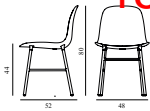

15% rabatt ska dras av på angivna priser

Form Chair Chrome

Colli: 1
Size & Weight: H: 80 x W: 48 x D: 52 x SH: 44 cm - 5 kg
Packing: Brown Box - H: 97,3 x L: 51 x D: 60 cm (2 pcs) - 12,5 kg
Material: Shell: Polypropylene, Legs: Chrome.
Production time: 2 weeks

Contract Price
SEK 2.340,00

	603168 White
	603169 Grey
	603170 Black
	603171 Blue
	603172 Green
	603173 Red
	608801 Light Grey
	608802 Warm Grey
	608803 Cream
	608804 Brown
	608805 Bright Red
	608806 Bright Blue