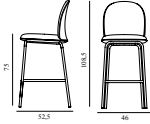

ACE BAR CHAIR 75 CM STEEL 15% rabatt ska dras av på angivna priser

Design: Hans Hornemann, 2019
Duty Code: 9401710000
Made in: Lithuania
Price Groups: 1) Oceanic, Aquarius
2) Synergy, Remix, Main Line Flax
3) Yoredale, Canvas
4) Steelcut Trio, City Velvet
5) Hallingdal, Fiord, Divina Melange, Divina MD, Divina
6) Zero, Vidar
7) Ultra Leather, Elle

Ace Bar Chair 75 cm Black Steel

Colli: 1
Size & Weight: H: 108,5 x W: 46 x D: 52,5 x SH: 75 cm - 12,5 kg
Packing: Brown Box - H: 110,5 x L: 48 x D: 54,5 cm
Material: Shell: Veneer, PU Foam, Steel reinforcement, Upholstery, Legs: Powder coated steel, Upholstery: See price groups
Production time: 6 weeks

707271 Group 1	SEK	<i>Contract Price</i> 8.340,00
707272 Group 2	SEK	<i>Contract Price</i> 8.400,00
707273 Group 3	SEK	<i>Contract Price</i> 8.740,00
707274 Group 4	SEK	<i>Contract Price</i> 8.972,00
707275 Group 5	SEK	<i>Contract Price</i> 9.312,00
707276 Group 6	SEK	<i>Contract Price</i> 10.228,00
707277 Group 7	SEK	<i>Contract Price</i> 11.084,00