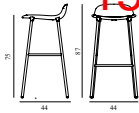

15% rabatt ska dras av på angivna priser

Form Barstool 75 cm Full Upholstery Red Steel

Colli: 1
Size & Weight: H: 87 x W: 44 x D: 44 x SH: 75 cm - 5 kg
Packing: Brown Box - H: 94,5 x L: 49,5 x D: 48,35 cm - 5 kg
Material: Shell: Polypropylene, PU Foam, Legs: Powder Coated Steel, Upholstery: See price groups.
Production time: 6 weeks

708141 Group 1	SEK	<i>Contract Price</i> 4.112,00
708142 Group 2	SEK	<i>Contract Price</i> 4.228,00
708143 Group 3	SEK	<i>Contract Price</i> 4.456,00
708144 Group 4	SEK	<i>Contract Price</i> 4.456,00
708145 Group 5	SEK	<i>Contract Price</i> 4.684,00
708146 Group 6	SEK	<i>Contract Price</i> 5.140,00
708147 Group 7	SEK	<i>Contract Price</i> 5.256,00