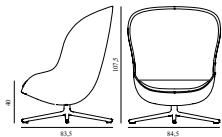

Hyg Lounge Chair High Swivel Black Alu

Colli: 1
Size & Weight: H: 107,5 x W: 84,5 x D: 83,5 x SH: 40 cm - 20,8 kg
Packing: Brown Box - H: 115 x L: 92 x D: 88 cm - 27,2 kg
Material: Shell: Hard Molded PU Foam w. Steel Reinforcement, Cushion: Soft Molded PU Foam, Legs: Powder coated aluminum, Upholstery: See price groups
Production time: 6 weeks

709221 Group 1	SEK	<i>Contract Price</i> 16.800,00
709222 Group 2	SEK	<i>Contract Price</i> 17.428,00
709223 Group 3	SEK	<i>Contract Price</i> 18.572,00
709224 Group 4	SEK	<i>Contract Price</i> 19.428,00
709225 Group 5	SEK	<i>Contract Price</i> 20.456,00
709226 Group 6	SEK	<i>Contract Price</i> 23.540,00
709227 Group 7	SEK	<i>Contract Price</i> 26.056,00