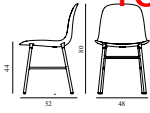

15% rabatt ska dras av på angivna priser

Form Chair Full Upholstery Black Steel

Colli: 1
Size & Weight: H: 80 x W: 48 x D: 52 x SH: 44 cm - 6 kg
Packing: Brown Box - H: 89 x L: 56 x D: 56 cm (2 pcs) - 9 kg
Material: Shell: Polypropylene, PU Foam, Legs: Powder Coated Steel, Upholstery: See price groups
Production time: 6 weeks

707641		<i>Contract Price</i>
Group 1	SEK	4.572,00

707642		<i>Contract Price</i>
Group 2	SEK	4.572,00

707643		<i>Contract Price</i>
Group 3	SEK	5.028,00

707644		<i>Contract Price</i>
Group 4	SEK	5.140,00

707645		<i>Contract Price</i>
Group 5	SEK	5.484,00

707646		<i>Contract Price</i>
Group 6	SEK	6.400,00

707647		<i>Contract Price</i>
Group 7	SEK	6.628,00