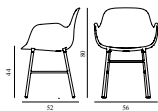

FORM ARMCHAIR STEEL 15% rabatt ska dras av på angivna priser

Design: Simon Legald, 2014
Awards: German Design Award 2016, Germany - "Special Mention" & IF Product Design Award 2016, Germany
Duty Code: 9401790000
Made in: Denmark
Construction: Form is delivered assembled. The plastic type is Polypropylene (PP). Armchair armrest height: 65,8 cm
Maintenance: Clean with damp cloth.

Form Armchair Steel		
Coll:	1	
Size & Weight:	H: 80 x W: 56 x D: 52 x SH: 44 cm - 7 kg	
Packing:	Brown Box - H: 81,5 x L: 54 x D: 54 cm - 8,2 kg	
Material:	Shell: Polypropylene, Legs: Powder Coated Steel.	
Production time:	2 weeks	
		<i>Contract Price</i> SEK 2.628,00
	602756 White	
	602757 Grey	
	602758 Black	
	602759 Blue	
	602760 Green	
	602761 Red	
	608861 Light Grey	
	608862 Warm Grey	
	608863 Cream	
	608864 Brown	
	608865 Bright Red	
	608866 Bright Blue