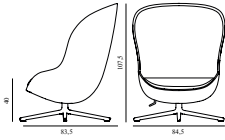

HYG LOUNGE CHAIR HIGH SWIVEL TILT 15% rabatt ska dras av på angivna priser

Design: Simon Legald, 2018
Duty Code: 9401710000
Made in: Lithuania
Price Groups: 1) Oceanic, Aquarius
2) Synergy, Remix, Main Line Flax
3) Yoredale, Canvas
4) Steelcut Trio, City Velvet
5) Hallingdal, Fiord, Divina Melange, Divina MD, Divina
6) Zero, Vidar
7) Ultra Leather, Elle

Hyg Lounge Chair High Swivel Alu Tilt

Coll: 1
Size & Weight: H: 107,5 x W: 84,5 x D: 83,5 x SH: 40 cm - 22,5 kg
Packing: Brown Box - H: 115 x L: 92 x D: 88 cm - 28,9 kg
Material: Shell: Hard Molded PU Foam w. Steel Reinforcement, Cushion: Soft Molded PU Foam, Legs: Aluminum, Upholstery: See price groups
Production time: 6 weeks

709231 Group 1	SEK	<i>Contract Price</i> 20.912,00
709232 Group 2	SEK	<i>Contract Price</i> 21.084,00
709233 Group 3	SEK	<i>Contract Price</i> 22.228,00
709234 Group 4	SEK	<i>Contract Price</i> 23.028,00
709235 Group 5	SEK	<i>Contract Price</i> 24.112,00
709236 Group 6	SEK	<i>Contract Price</i> 27.200,00
709237 Group 7	SEK	<i>Contract Price</i> 29.712,00