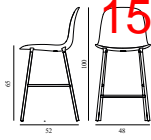

15% rabatt ska dras av på angivna priser

Form Bar Chair 65 cm Steel

Colli:	1
Size & Weight:	H: 100 x W: 48 x D: 52 x SH: 65 cm - 5,6 kg
Packing:	Brown Box - H: 100 x L: 50 x D: 52,5 cm - 7,9 kg
Material:	Shell: Polypropylene, Legs: Powder coated steel
Production time:	2 weeks