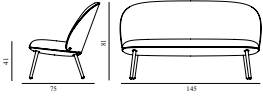

15% rabatt ska dras av på angivna priser

Ace Sofa Black Metallic

Colli: 1
Size & Weight: H: 81 x W: 145 x D: 75 x SH: 41 cm - 27 kg
Packing: Brown Box - H: 78 x L: 147 x D: 61 cm - 34 kg
Material: Shell: Veneer, PU Foam, Steel reinforcement, Legs: Black plated steel, Upholstery: See price groups
Production time: 6 weeks

707431 Group 1	SEK	<i>Contract Price</i> 16.972,00
707432 Group 2	SEK	<i>Contract Price</i> 17.712,00
707433 Group 3	SEK	<i>Contract Price</i> 18.740,00
707434 Group 4	SEK	<i>Contract Price</i> 19.484,00
707435 Group 5	SEK	<i>Contract Price</i> 20.456,00
707436 Group 6	SEK	<i>Contract Price</i> 23.200,00
707437 Group 7	SEK	<i>Contract Price</i> 28.112,00