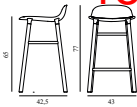

15% rabatt ska dras av på angivna priser

Form Bar stool 65 cm Oak

Colli: 1
Size & Weight: H: 77 x W: 43 x D: 42,5 x SH: 65 cm - 3,4 kg
Packing: Brown Box - H: 82 x L: 45,2 x D: 45,2 cm - 4,6 kg
Material: Shell: Polypropylene, Legs: Oak.
Production time: 2 weeks

Contract Price
SEK 3.140,00

	602780 White
	602781 Grey
	602782 Black
	602783 Blue
	602784 Green
	602785 Red
	609011 Light Grey
	609012 Warm Grey
	609013 Cream
	609014 Brown
	609015 Bright Red
	609016 Bright Blue