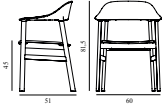

Herit Armchair Black Oak

Coll: 1
Size & Weight: H: 81,5 x W: 60 x D: 51 x SH: 45 cm - 7 kg
Packing: Brown Box - H: 88 x L: 60 x D: 54 cm - 9,3 kg
Material: Shell: Polypropylene, Legs: Painted and Lacquered Oak.
Production time: 2 weeks

SEK Contract Price 4.912,00

1401059 Black

HERIT ARMCHAIR UPHOLSTERY

Design: Simon Legald, 2018
Duty Code: 9401610000
Made in: Denmark

Construction: The polypropylene (PP) parts are molded and injected with a core of foam. This innovative, patented technique enables large variations in thickness without the polypropylene subsiding. Legs are made of solid wood. Herit comes assembled.

Maintenance: Textile: Clean with textile or upholstery cleaner. Leather: Clean with a damp cloth. Use warm water with soap flakes. Frequent vacuuming with a soft fitting is recommended for both textile and leather to preserve color and appearance.