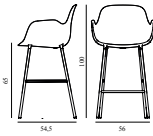

Form Bar Armchair 65 cm Full Upholstery Blue Steel

Colli: 1
Size & Weight: H: 100 x W: 56 x D: 54,5 x SH: 65 cm - 6,4 kg
Packing: Brown Box - H: 100 x L: 52,5 x D: 58 cm - 8,7 kg
Material: Shell: Polypropylene, PU Foam, Legs: Powder Coated Steel, Upholstery: See price groups.
Production time: 6 weeks

708271 Group 1	SEK	<i>Contract Price</i> 6.284,00
708272 Group 2	SEK	<i>Contract Price</i> 6.400,00
708273 Group 3	SEK	<i>Contract Price</i> 6.856,00
708274 Group 4	SEK	<i>Contract Price</i> 7.084,00
708275 Group 5	SEK	<i>Contract Price</i> 7.428,00
708276 Group 6	SEK	<i>Contract Price</i> 8.456,00
708277 Group 7	SEK	<i>Contract Price</i> 8.800,00