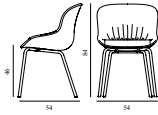

Hyg Comfort Chair Full Upholstery Olive Steel

Colli: 1
Size & Weight: H: 84 x W: 54 x D: 54 x SH: 46 cm - 7,5 kg
Packing: Brown Box - H: 86 x L: 57,5 x D: 56 cm
M3: 0,2769
Material: Shell: Polypropylene with PU foam and full upholstery. Legs: Powder Coated Steel, Upholstery: See price groups
Production time: 5 weeks

708691		<i>Contract Price</i>
Group 1	SEK	6.628,00

708692		<i>Contract Price</i>
Group 2	SEK	6.740,00

708693		<i>Contract Price</i>
Group 3	SEK	7.140,00

708694		<i>Contract Price</i>
Group 4	SEK	7.484,00

708695		<i>Contract Price</i>
Group 5	SEK	7.884,00

708696		<i>Contract Price</i>
Group 6	SEK	9.028,00

708697		<i>Contract Price</i>
Group 7	SEK	9.940,00