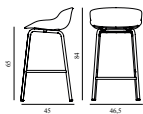

Hyg Barstool 65 cm Front Upholstery White & White Steel

Coll: 1
Size & Weight: H: 84 x VV: 46,5 x D: 45 x SH: 65 cm - 6 kg
Packing: Brown Box - H: 86 x L: 48,5 x D: 47 cm - 8 kg
Material: Shell: Polypropylene with PU foam and front upholstery. Legs: Powder coated steel, Upholstery: See price groups.
Production time: 5 weeks

709371 Group 1	SEK	Contract Price 4.684,00
709372 Group 2	SEK	Contract Price 4.740,00
709373 Group 3	SEK	Contract Price 4.912,00
709374 Group 4	SEK	Contract Price 5.028,00
709375 Group 5	SEK	Contract Price 5.256,00
709376 Group 6	SEK	Contract Price 5.828,00
709377 Group 7	SEK	Contract Price 6.000,00