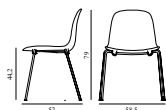

FORM CHAIR STACKING FULL UPHOLSTERY STEEL

15% rabatt ska dras av på angivna priser

Design: Simon Legald, 2022
Duty Code: 9401710000
Made in: Poland
Price Groups: 1) Oceanic, Aquarius
2) Synergy, Remix, Main Line Flax
3) Yoredale, Canvas
4) Steelcut Trio, City Velvet
5) Hallingdal, Fiord, Divina Melange, Divina MD, Divina
6) Zero, Vidar
7) Ultra Leather, Elle

Form Chair Stacking Full Upholstery Black Steel

Colli: 1
Size & Weight: H: 79 x W: 58,5 x D: 52 x SH: 44,2 cm - 4,8 kg
Packing: Brown Box - H: 90,5 x L: 59,4 x D: 56 cm (2 pcs) - 11,6 kg
Material: Shell: Polypropylene, PU Foam, Legs: Powder Coated Steel, Upholstery: See price groups
Production time: 6 weeks

707721 Group 1	SEK	Contract Price 4.800,00
707722 Group 2	SEK	Contract Price 4.800,00
707723 Group 3	SEK	Contract Price 5.256,00
707724 Group 4	SEK	Contract Price 5.372,00
707725 Group 5	SEK	Contract Price 5.712,00
707726 Group 6	SEK	Contract Price 6.628,00
707727 Group 7	SEK	Contract Price 6.972,00