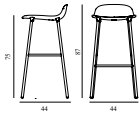

Form Barstool 75 cm Full Upholstery Blue Steel

Coll: 1
Size & Weight: H: 87 x W: 44 x D: 44 x SH: 75 cm - 5 kg
Packing: Brown Box - H: 94,5 x L: 49,5 x D: 48,35 cm - 5 kg
Material: Shell: Polypropylene, PU Foam, Legs: Powder Coated Steel, Upholstery: See price groups.
Production time: 6 weeks

708131 Group 1	SEK	<i>Contract Price</i> 4.112,00

708132 Group 2	SEK	<i>Contract Price</i> 4.228,00

708133 Group 3	SEK	<i>Contract Price</i> 4.456,00

708134 Group 4	SEK	<i>Contract Price</i> 4.456,00

708135 Group 5	SEK	<i>Contract Price</i> 4.684,00

708136 Group 6	SEK	<i>Contract Price</i> 5.140,00

708137 Group 7	SEK	<i>Contract Price</i> 5.256,00