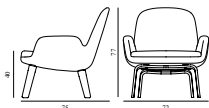

Era Lounge Chair Low Walnut

Colli: 1
Size & Weight: H: 77 x W: 72 x D: 74 x SH: 40 cm - 17 kg
Packing: Brown Box - H: 80,4 x L: 83,4 x D: 75,4 cm - 21 kg
Material: Shell: Hard Molded PU Foam w. Steel Reinforcement, Cushion: Soft Molded PU Foam, Legs: Walnut Veneer, Upholstery: See price groups.
Production time: 6 weeks

707031 Group 1	SEK	<i>Contract Price</i> 12.800,00
707032 Group 2	SEK	<i>Contract Price</i> 13.028,00
707033 Group 3	SEK	<i>Contract Price</i> 14.172,00
707034 Group 4	SEK	<i>Contract Price</i> 14.512,00
707035 Group 5	SEK	<i>Contract Price</i> 15.200,00
707036 Group 6	SEK	<i>Contract Price</i> 17.484,00
707037 Group 7	SEK	<i>Contract Price</i> 18.284,00