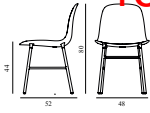

15% rabatt ska dras av på angivna priser

Form Chair Full Upholstery Light Grey Steel

Colli: 1
Size & Weight: H: 80 x W: 48 x D: 52 x SH: 44 cm - 6 kg
Packing: Brown Box - H: 89 x L: 56 x D: 56 cm (2 pcs) - 9 kg
Material: Shell: Polypropylene, PU Foam, Legs: Powder Coated Steel, Upholstery: See price groups
Production time: 6 weeks

712331 Group 1	SEK	<i>Contract Price</i> 4.572,00

712332 Group 2	SEK	<i>Contract Price</i> 4.572,00

712333 Group 3	SEK	<i>Contract Price</i> 5.028,00

712334 Group 4	SEK	<i>Contract Price</i> 5.140,00

712335 Group 5	SEK	<i>Contract Price</i> 5.484,00

712336 Group 6	SEK	<i>Contract Price</i> 6.400,00

712337 Group 7	SEK	<i>Contract Price</i> 6.628,00