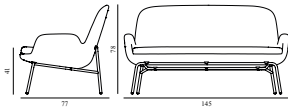

ERA SOFA STEEL & CHROME 15% rabatt ska dras av på angivna priser

Design: Simon Legald, 2015
Awards: Red Dot Award 2016, Germany & German Design Award
2015 - "Special Mention", Germany
Duty Code: 94037000
Made in: Poland
Price Groups: 1) Oceanic, Aquarius
2) Synergy, Remix, Main Line Flax
3) Yoredale, Canvas
4) Steelcut Trio, City Velvet
5) Hallingdal, Fiord, Divina Melange, Divina MD, Divina
6) Zero, Vidar
7) Ultra Leather, Elle

Era Sofa Black Steel		
Colli:	1	
Size & Weight:	H: 78 x W: 145 x D: 77 x SH: 41 cm - 31,1 kg	
Packing:	Brown Box - H: 86,5 x L: 150,5 x D: 88,5 cm - 41,6 kg	
Material:	Shell: Hard Molded PU Foam w. Steel Reinforcement, Cushion: Soft Molded PU Foam, Legs: Powder Coated Steel, Upholstery: See price groups.	
Production time:	6 weeks	
707141 Group 1	SEK	<i>Contract Price</i> 25.484,00
707142 Group 2	SEK	<i>Contract Price</i> 25.940,00
707143 Group 3	SEK	<i>Contract Price</i> 27.884,00
707144 Group 4	SEK	<i>Contract Price</i> 28.456,00
707145 Group 5	SEK	<i>Contract Price</i> 29.600,00
707146 Group 6	SEK	<i>Contract Price</i> 33.828,00
707147 Group 7	SEK	<i>Contract Price</i> 38.740,00