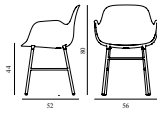

Form Armchair Full Upholstery White Steel

Colli: 1
Size & Weight: H: 80 x W: 56 x D: 52 x SH: 44 cm - 8 kg
Packing: Brown Box - H: 90 x L: 55,5 x D: 56,5 cm - 11 kg
Material: Shell: Polypropylene, PU Foam, Legs: Powder Coated Steel, Upholstery: See price groups
Production time: 6 weeks

707771 Group 1	SEK	<i>Contract Price</i> 5.828,00
707772 Group 2	SEK	<i>Contract Price</i> 5.940,00
707773 Group 3	SEK	<i>Contract Price</i> 6.400,00
707774 Group 4	SEK	<i>Contract Price</i> 6.512,00
707775 Group 5	SEK	<i>Contract Price</i> 6.856,00
707776 Group 6	SEK	<i>Contract Price</i> 8.000,00
707777 Group 7	SEK	<i>Contract Price</i> 8.340,00