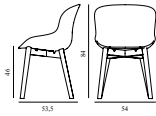

Hyg Chair Front Upholstery Sand & Oak

Colli: 1
Size & Weight: H: 84 x VV: 54 x D: 53,5 x SH: 46 cm - 7,6 kg
Packing: Brown Box - H: 86 x L: 57,5 x D: 56 cm - 9,1 kg
Material: Shell: Polypropylene with PU foam and front upholstery. Legs: Lacquered oak, Upholstery: See price groups.
Production time: 5 weeks

708461 Group 1	SEK	<i>Contract Price</i> 5.600,00
708462 Group 2	SEK	<i>Contract Price</i> 5.712,00
708463 Group 3	SEK	<i>Contract Price</i> 5.940,00
708464 Group 4	SEK	<i>Contract Price</i> 6.112,00
708465 Group 5	SEK	<i>Contract Price</i> 6.340,00
708466 Group 6	SEK	<i>Contract Price</i> 6.972,00
708467 Group 7	SEK	<i>Contract Price</i> 7.200,00