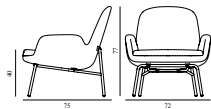

ERA LOUNGE CHAIR LOW STEEL & CHROME 15% rabatt ska dras av på angivna priser

Design: Simon Legald, 2014
Awards: Red Dot Award 2016, Germany & German Design Award
2015 - "Special Mention", Germany
Duty Code: 94037000
Made in: Poland
Price Groups: 1) Oceanic, Aquarius
2) Synergy, Remix, Main Line Flax
3) Yoredale, Canvas
4) Steelcut Trio, City Velvet
5) Hallingdal, Fiord, Divina Melange, Divina MD, Divina
6) Zero, Vidar
7) Ultra Leather, Elle

Era Lounge Chair Low Black Steel

Colli: 1
Size & Weight: H: 77 x VV: 72 x D: 74 x SH: 40 cm - 16,2 kg
Packing: Brown Box - H: 80,4 x L: 83,4 x D: 75,4 cm - 21 kg
Material: Shell: Hard Molded PU Foam w. Steel Reinforcement, Cushion: Soft Molded PU Foam, Legs: Powder Coated Steel, Upholstery: See price groups.
Production time: 6 weeks

707001 Group 1	SEK	<i>Contract Price</i> 15.084,00
707002 Group 2	SEK	<i>Contract Price</i> 15.312,00
707003 Group 3	SEK	<i>Contract Price</i> 16.456,00
707004 Group 4	SEK	<i>Contract Price</i> 16.800,00
707005 Group 5	SEK	<i>Contract Price</i> 17.484,00
707006 Group 6	SEK	<i>Contract Price</i> 19.772,00
707007 Group 7	SEK	<i>Contract Price</i> 20.572,00