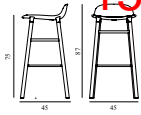

15% rabatt ska dras av på angivna priser

Form Barstool 75 cm Black Oak

Colli:	1
Size & Weight:	H: 87 x W: 45 x D: 45 x SH: 75 cm - 3,5 kg
Packing:	Brown Box - H: 92 x L: 46,5 x D: 47 cm - 4,7 kg
Material:	Shell: Polypropylene, Legs: Painted and Lacquered Oak.
Production time:	2 weeks