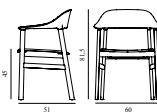

Herit Armchair Oak

Colli: 1
Size & Weight: H: 81,5 x W: 60 x D: 51 x SH: 45 cm - 7 kg
Packing: Brown Box - H: 88 x L: 60 x D: 54 cm - 9,3 kg
Material: Shell: Polypropylene, Legs: Oak
Production time: 2 weeks

				Contract Price SEK 4.912,00			
	1401028 White		1401029 Grey		1401030 Black		1401031 Sand
	1401032 Dusty Green