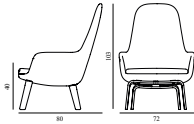

ERA LOUNGE CHAIR HIGH OAK 15% rabatt ska dras av på angivna priser

Design: Simon Legald, 2014
Awards: Red Dot Award 2016, Germany & German Design Award
2015 - "Special Mention", Germany
Duty Code: 94037000
Made in: Poland
Price Groups: 1) Oceanic, Aquarius
2) Synergy, Remix, Main Line Flax
3) Yoredale, Canvas
4) Steelcut Trio, City Velvet
5) Hallingdal, Fiord, Divina Melange, Divina MD, Divina
6) Zero, Vidar
7) Ultra Leather, Elle

Era Lounge Chair High Oak

Colli: 1
Size & Weight: H: 103 x W: 72 x D: 80 x SH: 40 cm - 15,6 kg
Packing: Brown Box - H: 106,4 x L: 84,4 x D: 75,4 cm - 22,6 kg
Material: Shell: Hard Molded PU Foam w. Steel Reinforcement, Cushion: Soft Molded PU Foam, Legs: Oak, Upholstery: See price groups.
Production time: 6 weeks

707091 Group 1	SEK	<i>Contract Price</i> 13.828,00
707092 Group 2	SEK	<i>Contract Price</i> 14.172,00
707093 Group 3	SEK	<i>Contract Price</i> 15.312,00
707094 Group 4	SEK	<i>Contract Price</i> 16.172,00
707095 Group 5	SEK	<i>Contract Price</i> 16.572,00
707096 Group 6	SEK	<i>Contract Price</i> 19.200,00
707097 Group 7	SEK	<i>Contract Price</i> 20.112,00