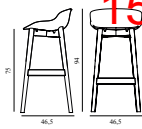

15% rabatt ska dras av på angivna priser

Hyg Barstool 75 cm Front Upholstery Grey & Black Oak

Colli: 1
Size & Weight: H: 94 x W: 46,5 x D: 46,5 x SH: 75 cm - 5,9 kg
Packing: Brown Box - H: 96 x L: 49,5 x D: 48,5 cm - 7,9 kg
M3: 0,2305
Material: Shell: Polypropylene with PU foam and front upholstery. Legs: Painted and lacquered oak, Upholstery: See price groups.
Production time: 5 weeks

709541 Group 1	SEK	<i>Contract Price</i> 5.372,00
709542 Group 2	SEK	<i>Contract Price</i> 5.428,00
709543 Group 3	SEK	<i>Contract Price</i> 5.600,00
709544 Group 4	SEK	<i>Contract Price</i> 5.772,00
709545 Group 5	SEK	<i>Contract Price</i> 5.940,00
709546 Group 6	SEK	<i>Contract Price</i> 6.512,00
709547 Group 7	SEK	<i>Contract Price</i> 6.684,00