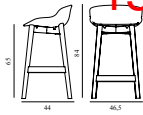

15% rabatt ska dras av på angivna priser

Hyg Barstool 65 cm Front Upholstery Sand & Oak

Colli: 1
Size & Weight: H: 84 x W: 46,5 x D: 44 x SH: 65 cm - 5,4 kg
Packing: Brown Box - H: 86 x L: 48,5 x D: 47 cm - 7,4 kg
M3: 0,196
Material: Shell: Polypropylene with PU foam and front upholstery. Legs: Lacquered oak, Upholstery: See price groups.
Production time: 5 weeks

709291		<i>Contract Price</i>
Group 1	SEK	5.372,00

709292		<i>Contract Price</i>
Group 2	SEK	5.428,00

709293		<i>Contract Price</i>
Group 3	SEK	5.600,00

709294		<i>Contract Price</i>
Group 4	SEK	5.772,00

709295		<i>Contract Price</i>
Group 5	SEK	5.940,00

709296		<i>Contract Price</i>
Group 6	SEK	6.512,00

709297		<i>Contract Price</i>
Group 7	SEK	6.684,00