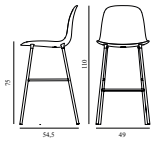

Form Bar Chair 75 cm Full Upholstery Blue Steel

Coll: 1
Size & Weight: H: 110 x W: 49 x D: 54,5 x SH: 75 cm - 5,9 kg
Packing: Brown Box - H: 110 x L: 51 x D: 56,5 cm - 8,2 kg
Material: Shell: Polypropylene, PU Foam, Legs: Powder Coated Steel, Upholstery: See price groups.
Production time: 6 weeks

708331			<i>Contract Price</i>
Group 1	SEK	5.256,00	

708332			<i>Contract Price</i>
Group 2	SEK	5.256,00	

708333			<i>Contract Price</i>
Group 3	SEK	5.712,00	

708334			<i>Contract Price</i>
Group 4	SEK	5.828,00	

708335			<i>Contract Price</i>
Group 5	SEK	6.172,00	

708336			<i>Contract Price</i>
Group 6	SEK	7.084,00	

708337			<i>Contract Price</i>
Group 7	SEK	7.312,00