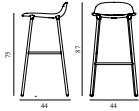

FORM BARSTOOL 75 CM FULL UPHOLSTERY CHROME 15% rabatt ska dras av på angivna priser

Design: Simon Legald, 2015
Awards: German Design Award 2016, Germany - "Special Mention" & IF Product Design Award 2016, Germany
Duty Code: 9401710000
Made in: Poland
Price Groups: 1) Oceanic, Aquarius
2) Synergy, Remix, Main Line Flax
3) Yoredale, Canvas
4) Steelcut Trio, City Velvet
5) Hallingdal, Fiord, Divina Melange, Divina MD, Divina
6) Zero, Vidar
7) Ultra Leather, Elle

Form Barstool 75 cm Full Upholstery Chrome

Colli: 1
Size & Weight: H: 87 x W: 44 x D: 44 x SH: 75 cm - 5 kg
Packing: Brown Box - H: 94,5 x L: 49,5 x D: 48,5 cm - 5 kg
Material: Shell: Polypropylene, PU Foam, Legs: Chrome, Upholstery: See price groups.
Production time: 6 weeks

708161 Group 1	SEK	<i>Contract Price</i> 4.340,00
708162 Group 2	SEK	<i>Contract Price</i> 4.456,00
708163 Group 3	SEK	<i>Contract Price</i> 4.684,00
708164 Group 4	SEK	<i>Contract Price</i> 4.684,00
708165 Group 5	SEK	<i>Contract Price</i> 4.912,00
708166 Group 6	SEK	<i>Contract Price</i> 5.372,00
708167 Group 7	SEK	<i>Contract Price</i> 5.600,00