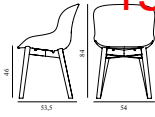

15% rabatt ska dras av på angivna priser

Hyg Chair Full Upholstery Black Oak

Colli: 1
Size & Weight: H: 84 x W: 54 x D: 53,5 x SH: 46 cm - 7,8 kg
Packing: Brown Box - H: 86 x L: 57,5 x D: 56 cm - 9,3 kg
Material: Shell: Polypropylene with PU foam and full upholstery. Legs: Painted and lacquered oak, Upholstery: See price groups.
Production time: 2 weeks

708531 Group 1	SEK	<i>Contract Price</i> 6.628,00
708532 Group 2	SEK	<i>Contract Price</i> 6.740,00
708533 Group 3	SEK	<i>Contract Price</i> 7.140,00
708534 Group 4	SEK	<i>Contract Price</i> 7.484,00
708535 Group 5	SEK	<i>Contract Price</i> 7.884,00
708536 Group 6	SEK	<i>Contract Price</i> 9.028,00
708537 Group 7	SEK	<i>Contract Price</i> 9.940,00

HYG COMFORT CHAIR FULL UPHOLSTERY WOOD

Design: Simon Legald, 2022
Duty Code: 9401610000
Made in: Denmark
Price Groups: 1) Oceanic, Aquarius
2) Synergy, Remix, Main Line Flax
3) Yoredale, Canvas
4) Steelcut Trio, City Velvet
5) Hallingdal, Fiord, Divina Melange, Divina MD, Divina
6) Zero, Vidar
7) Ultra Leather, Elle