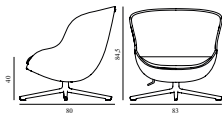

Hyg Lounge Chair Low Swivel Black Alu Tilt

Size & Weight: H: 84,5 x W: 83 x D: 80 x SH: 40 cm - 20,5 kg
Packing: Brown Box - H: 93 x L: 92 x D: 88 cm - 27,7 kg
Material: Shell: Hard Molded PU Foam w. Steel Reinforcement, Cushion: Soft Molded PU Foam, Legs: Powder coated aluminum, Upholstery: See price groups
Production time: 6 weeks

709201 Group 1	SEK	<i>Contract Price</i> 19.028,00
709202 Group 2	SEK	<i>Contract Price</i> 19.372,00
709203 Group 3	SEK	<i>Contract Price</i> 20.628,00
709204 Group 4	SEK	<i>Contract Price</i> 21.372,00
709205 Group 5	SEK	<i>Contract Price</i> 22.340,00
709206 Group 6	SEK	<i>Contract Price</i> 25.200,00
709207 Group 7	SEK	<i>Contract Price</i> 26.972,00