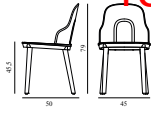

15% rabatt ska dras av på angivna priser

Allez Chair Upholstery Canvas PP

Colli: 1
Size & Weight: H: 79 x VV: 45 x D: 50 x SH: 45,5 cm - 3,8 kg
Packing: Flat-packed: Brown Box - H: 50 x L: 44 x D: 15 cm - 3,6 kg - 0,033 m³ / Mounted: Brown Box - H: 64 x L: 47 x D: 91 cm (2 pcs)- 9,3 kg - 0,2737 m³
Material: Main body in polypropylene (PP). Seat available in polyamide (PA), molded wicker polypropylene (PP) or indoor or outdoor upholstery. Legs available in polypropylene (PP) or lacquered oak.
Color: Black, White, Grey, Warm grey, Park green
Production time: 2 weeks