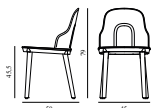

Allez Chair Oak

Colli: 1
Size & Weight: H: 79 x W: 45 x D: 50 x SH: 45,5 cm - 3,6 kg
Packing: Flat-packed: Brown Box - H: 50 x L: 44 x D: 15 cm - 3,6 kg - 0,033 m3 / Mounted: Brown Box - H: 64 x L: 47 x D: 91 cm (2 pcs)- 9,3 kg - 0,2737 m3
Material: Main body in polypropylene (PP). Seat available in polyamide (PA), molded wicker polypropylene (PP) or indoor or outdoor upholstery. Legs available in polypropylene (PP) or lacquered oak.
Color: Black, White, Grey, Warm grey, Park green
Production time: 2 weeks

Contract Price
SEK 2.684,00

	304050 Black		304051 White		304052 Grey		304053 Warm Grey
	304054 Park Green