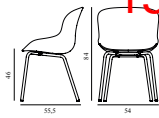

15% rabatt ska dras av på angivna priser

Hyg Chair Front Upholstery Black & Black Steel

Coll: 1
Size & Weight: H: 84 x VV: 54 x D: 55,5 x SH: 46 cm - 6,7 kg
Packing: Brown Box - H: 86 x L: 57,5 x D: 56 cm - 9,1 kg
Material: Shell: Polypropylene and front upholstery. Legs: Powder Coated Steel, Upholstery: See price groups
Production time: 5 weeks

708581 Group 1	SEK	<i>Contract Price</i> 5.028,00
708582 Group 2	SEK	<i>Contract Price</i> 5.084,00
708583 Group 3	SEK	<i>Contract Price</i> 5.256,00
708584 Group 4	SEK	<i>Contract Price</i> 5.484,00
708585 Group 5	SEK	<i>Contract Price</i> 5.712,00
708586 Group 6	SEK	<i>Contract Price</i> 6.340,00
708587 Group 7	SEK	<i>Contract Price</i> 6.572,00