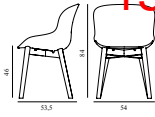

15% rabatt ska dras av på angivna priser

Hyg Chair Front Upholstery Sand & Black Oak

Colli: 1
Size & Weight: H: 84 x W: 54 x D: 53,5 x SH: 46 cm - 7,6 kg
Packing: Brown Box - H: 86 x L: 57,5 x D: 56 cm - 9,1 kg
Material: Shell: Polypropylene with PU foam and front upholstery. Legs: Painted and lacquered oak, Upholstery: See price groups.
Production time: 5 weeks

708511 Group 1	SEK	<i>Contract Price</i> 5.600,00
708512 Group 2	SEK	<i>Contract Price</i> 5.712,00
708513 Group 3	SEK	<i>Contract Price</i> 5.940,00
708514 Group 4	SEK	<i>Contract Price</i> 6.112,00
708515 Group 5	SEK	<i>Contract Price</i> 6.340,00
708516 Group 6	SEK	<i>Contract Price</i> 6.972,00
708517 Group 7	SEK	<i>Contract Price</i> 7.200,00

HYG CHAIR FULL UPHOLSTERY WOOD

Design: Simon Legald, 2021
Duty Code: 9401610000
Made in: Denmark
Price Groups: 1) Oceanic, Aquarius
2) Synergy, Remix, Main Line Flax
3) Yoredale, Canvas
4) Steelcut Trio, City Velvet
5) Hallingdal, Fiord, Divina Melange, Divina MD, Divina
6) Zero, Vidar
7) Ultra Leather, Elle