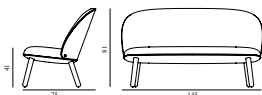

Ace Sofa Smoked Oak

Colli: 1
Size & Weight: H: 81 x W: 145 x D: 75 x SH: 41 cm - 26,4 kg
Packing: Brown Box - H: 78 x L: 147 x D: 61 cm - 34 kg
Material: Shell: Veneer, PU Foam, Steel reinforcement, Legs: Painted and Lacquered Oak, Upholstery: See price groups
Production time: 6 weeks

707401 Group 1	SEK	<i>Contract Price</i> 16.572,00
707402 Group 2	SEK	<i>Contract Price</i> 17.256,00
707403 Group 3	SEK	<i>Contract Price</i> 18.284,00
707404 Group 4	SEK	<i>Contract Price</i> 18.740,00
707405 Group 5	SEK	<i>Contract Price</i> 20.000,00
707406 Group 6	SEK	<i>Contract Price</i> 22.740,00
707407 Group 7	SEK	<i>Contract Price</i> 23.028,00