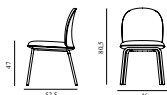

AB YLLW
Rosenlundsgatan 4
411 20 Göteborg

hello@yllw.com
Telefon: 0765-262210

Org.nummer: 559317-8584
Ref. nr: IK23909-04

15% rabatt ska dras av på angivna priser

ACE CHAIR UPHOLSTERY STEEL

Design: Hans Hornemann, 2016
 Awards: German Design Award 2017, Germany & IF Design Award 2017, Germany
 Duty Code: 9401710000
 Made in: Lithuania
 Price Groups: 1) Oceanic, Aquarius
 2) Synergy, Remix, Main Line Flax
 3) Yoredale, Canvas
 4) Steelcut Trio, City Velvet
 5) Hallingdal, Fiord, Divina Melange, Divina MD, Divina
 6) Zero, Vidar
 7) Ultra Leather, Elle