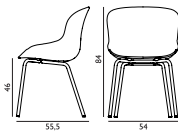

Hyg Chair Steel

Colli: 1
Size & Weight: H: 84 x W: 54 x D: 55,5 x SH: 46 cm - 6,2 kg
Packing: Brown Box - H: 86 x L: 57,5 x D: 56 cm - 8,6 kg
Material: Shell: Polypropylene, Legs: Powder Coated Steel
Production time: 2 weeks

SEK *Contract Price*
2.512,00

603872 White	603873 Grey	603874 Black	603875 Olive
603876 Sand