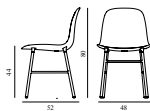

FORM CHAIR FULL UPHOLSTERY CHROME

15% rabatt ska dras av på angivna priser

Design: Simon Legald, 2015
Awards: German Design Award 2016, Germany - "Special Mention" & IF Product Design Award 2016, Germany
Duty Code: 9401710000
Made in: Poland
Price Groups: 1) Oceanic, Aquarius
2) Synergy, Remix, Main Line Flax
3) Yoredale, Canvas
4) Steelcut Trio, City Velvet
5) Hallingdal, Fiord, Divina Melange, Divina MD, Divina
6) Zero, Vidar
7) Ultra Leather, Elle

Form Chair Full Upholstery Chrome

Colli: 1
Size & Weight: H: 80 x W: 48 x D: 52 x SH: 44 cm - 6 kg
Packing: Brown Box - H: 89 x L: 56 x D: 56 cm (2 pcs) - 9 kg
Material: Shell: Polypropylene, PU Foam, Legs: Chrome, Upholstery: See price groups
Production time: 6 weeks

707701 Group 1	SEK	<i>Contract Price</i> 4.800,00
707702 Group 2	SEK	<i>Contract Price</i> 4.912,00
707703 Group 3	SEK	<i>Contract Price</i> 5.372,00
707704 Group 4	SEK	<i>Contract Price</i> 5.484,00
707705 Group 5	SEK	<i>Contract Price</i> 5.712,00
707706 Group 6	SEK	<i>Contract Price</i> 6.628,00
707707 Group 7	SEK	<i>Contract Price</i> 6.972,00