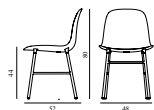

FORM CHAIR STEEL 15% rabatt ska dras av på angivna priser

Design: Simon Legald, 2014
Awards: German Design Award 2016, Germany - "Special Mention" & IF Product Design Award 2016, Germany
Duty Code: 9401790000
Made in: Denmark
Construction: The shell is made of high-quality polypropylene (PP) and has been molded using one single injection, ensuring an extremely strong construction with the finest surface possible. The molded connectors match the legs in color, creating a seamless transition from legs to shell. Form is delivered assembled.
Maintenance: Clean with damp cloth.

Form Chair Steel			<i>Contract Price</i>
Collis:	1		
Size & Weight:	H: 80 x W: 48 x D: 52 x SH: 44 cm - 5 kg		
Packing:	Brown Box - H: 97,3 x L: 51 x D: 60 cm (2 pcs) - 12,5 kg		
Material:	Shell: Polypropylene, Legs: Powder Coated Steel.		
Production time:	2 weeks		
		SEK	2.340,00
	602810 White		
	602811 Grey		
	602812 Black		
	602813 Blue		
	602814 Green		
	602815 Red		
	608791 Light Grey		
	608792 Warm Grey		
	608793 Cream		
	608794 Brown		
	608795 Bright Red		
	608796 Bright Blue