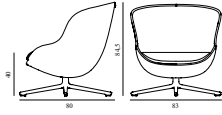

HYG LOUNGE CHAIR LOW SWIVEL 15% rabatt ska dras av på angivna priser

Design: Simon Legald, 2018
Duty Code: 9401710000
Made in: Lithuania
Price Groups: 1) Oceanic, Aquarius
2) Synergy, Remix, Main Line Flax
3) Yoredale, Canvas
4) Steelcut Trio, City Velvet
5) Hallingdal, Fiord, Divina Melange, Divina MD, Divina
6) Zero, Vidar
7) Ultra Leather, Elle

Hyg Lounge Chair Low Swivel Alu

Coll: 1
Size & Weight: H: 84,5 x W: 83 x D: 80 x SH: 40 cm - 18,8 kg
Packing: Brown Box - H: 93 x L: 92 x D: 88 cm - 26 kg
Material: Shell: Hard Molded PU Foam w. Steel Reinforcement, Cushion: Soft Molded PU Foam, Legs: Aluminum, Upholstery: See price groups
Production time: 6 weeks

709171 Group 1	SEK	<i>Contract Price</i> 15.372,00
709172 Group 2	SEK	<i>Contract Price</i> 15.884,00
709173 Group 3	SEK	<i>Contract Price</i> 16.972,00
709174 Group 4	SEK	<i>Contract Price</i> 17.772,00
709175 Group 5	SEK	<i>Contract Price</i> 18.740,00
709176 Group 6	SEK	<i>Contract Price</i> 21.600,00
709177 Group 7	SEK	<i>Contract Price</i> 23.312,00