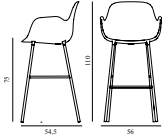

FORM BAR ARMCHAIR 75 CM FULL UPHOLSTERY STEEL

15% rabatt ska dras av på angivna priser

Design: Simon Legald, 2015
Awards: German Design Award 2016, Germany - "Special Mention" & IF Product Design Award 2016, Germany
Duty Code: 9401710000
Made in: Poland
Price Groups: 1) Oceanic, Aquarius
2) Synergy, Remix, Main Line Flax
3) Yoredale, Canvas
4) Steelcut Trio, City Velvet
5) Hallingdal, Fiord, Divina Melange, Divina MD, Divina
6) Zero, Vidar
7) Ultra Leather, Elle

Form Bar Armchair 75 cm Full Upholstery Black Steel

Colli: 1
Size & Weight: H: 110 x W: 56 x D: 54,5 x SH: 75 cm - 6,6 kg
Packing: Brown Box - H: 110 x L: 56 x D: 58 cm - 8,9 kg
Material: Shell: Polypropylene, PU Foam, Legs: Powder Coated Steel, Upholstery: See price groups.
Production time: 6 weeks

708361 Group 1	SEK	<i>Contract Price</i> 6.284,00
708362 Group 2	SEK	<i>Contract Price</i> 6.400,00
708363 Group 3	SEK	<i>Contract Price</i> 6.856,00
708364 Group 4	SEK	<i>Contract Price</i> 7.084,00
708365 Group 5	SEK	<i>Contract Price</i> 7.428,00
708366 Group 6	SEK	<i>Contract Price</i> 8.456,00
708367 Group 7	SEK	<i>Contract Price</i> 8.800,00