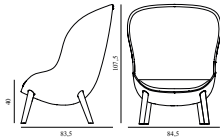

Hyg Lounge Chair High Black Oak

Collis: 1
Size & Weight: H: 107,5 x W: 84,5 x D: 83,5 x SH: 40 cm - 17 kg
Packing: Brown Box - H: 115 x L: 92 x D: 88 cm - 23,4 kg
Material: Shell: Hard Molded PU Foam w. Steel Reinforcement, Cushion: Soft Molded PU Foam, Legs: Painted and lacquered Oak, Upholstery: See price groups
Production time: 6 weeks

709161 Group 1	SEK	<i>Contract Price</i> 16.284,00
709162 Group 2	SEK	<i>Contract Price</i> 16.912,00
709163 Group 3	SEK	<i>Contract Price</i> 18.056,00
709164 Group 4	SEK	<i>Contract Price</i> 18.856,00
709165 Group 5	SEK	<i>Contract Price</i> 19.884,00
709166 Group 6	SEK	<i>Contract Price</i> 23.028,00
709167 Group 7	SEK	<i>Contract Price</i> 25.484,00