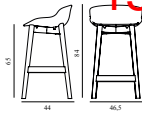

15% rabatt ska dras av på angivna priser

Hyg Barstool 65 cm Front Upholstery Black & Oak

Colli: 1
Size & Weight: H: 84 x W: 46,5 x D: 44 x SH: 65 cm - 5,4 kg
Packing: Brown Box - H: 86 x L: 48,5 x D: 47 cm - 7,4 kg
M3: 0,196
Material: Shell: Polypropylene with PU foam and front upholstery. Legs: Lacquered oak, Upholstery: See price groups.
Production time: 5 weeks

709271		<i>Contract Price</i>
Group 1	SEK	5.372,00

709272		<i>Contract Price</i>
Group 2	SEK	5.428,00

709273		<i>Contract Price</i>
Group 3	SEK	5.600,00

709274		<i>Contract Price</i>
Group 4	SEK	5.772,00

709275		<i>Contract Price</i>
Group 5	SEK	5.940,00

709276		<i>Contract Price</i>
Group 6	SEK	6.512,00

709277		<i>Contract Price</i>
Group 7	SEK	6.684,00