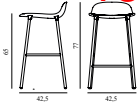

Form Barstool 65 cm Full Upholstery Cream Steel

Colli: 1
 Size & Weight: H: 77 x W: 42,5 x D: 42,5 x SH: 65 cm - 4,5 kg
 Packing: Brown Box - H: 92,5 x L: 48,5 x D: 49 cm - 7 kg
 Material: Shell: Polypropylene, PU Foam, Legs: Powder Coated Steel, Upholstery: See price groups.
 Production time: 6 weeks