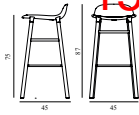

15% rabatt ska dras av på angivna priser

Form Bar stool 75 cm Full Upholstery Walnut

Colli: 1
Size & Weight: H: 87 x W: 45 x D: 45 x SH: 75 cm - 4,1 kg
Packing: Brown Box - H: 94,5 x L: 49,5 x D: 48,5 cm - 5,3 kg
Material: Shell: Polypropylene, PU Foam, Legs: Walnut, Upholstery: See price groups.
Production time: 6 weeks

708091 Group 1	SEK	<i>Contract Price</i> 7.084,00
708092 Group 2	SEK	<i>Contract Price</i> 7.084,00
708093 Group 3	SEK	<i>Contract Price</i> 7.312,00
708094 Group 4	SEK	<i>Contract Price</i> 7.428,00
708095 Group 5	SEK	<i>Contract Price</i> 7.540,00
708096 Group 6	SEK	<i>Contract Price</i> 8.112,00
708097 Group 7	SEK	<i>Contract Price</i> 8.228,00