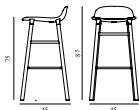

FORM BARSTOOL 75 CM FULL UPHOLSTERY WOOD 15% rabatt ska dras av på angivna priser

Design: Simon Legald, 2016
Awards: German Design Award 2016, Germany - "Special Mention" & IF Product Design Award 2016, Germany
Duty Code: 9401610000
Made in: Poland
Price Groups: 1) Oceanic, Aquarius
2) Synergy, Remix, Main Line Flax
3) Yoredale, Canvas
4) Steelcut Trio, City Velvet
5) Hallingdal, Fiord, Divina Melange, Divina MD, Divina
6) Zero, Vidar
7) Ultra Leather, Elle

Form Barstool 75 cm Full Upholstery Oak

Colli: 1
Size & Weight: H: 87 x W: 45 x D: 45 x SH: 75 cm - 4,1 kg
Packing: Brown Box - H: 94,5 x L: 49,5 x D: 48,5 cm - 5,3 kg
Material: Shell: Polypropylene, PU Foam, Legs: Oak, Upholstery: See price groups.
Production time: 6 weeks

708071 Group 1	SEK	<i>Contract Price</i> 6.172,00
708072 Group 2	SEK	<i>Contract Price</i> 6.172,00
708073 Group 3	SEK	<i>Contract Price</i> 6.400,00
708074 Group 4	SEK	<i>Contract Price</i> 6.512,00
708075 Group 5	SEK	<i>Contract Price</i> 6.628,00
708076 Group 6	SEK	<i>Contract Price</i> 7.084,00
708077 Group 7	SEK	<i>Contract Price</i> 7.312,00