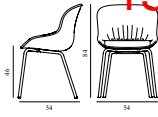

15% rabatt ska dras av på angivna priser

Hyg Comfort Chair Full Upholstery Black Steel

Colli: 1
Size & Weight: H: 84 x W: 54 x D: 54 x SH: 46 cm - 7,5 kg
Packing: Brown Box - H: 86 x L: 57,5 x D: 56 cm
M3: 0,2769
Material: Shell: Polypropylene with PU foam and full upholstery. Legs: Powder Coated Steel, Upholstery: See price groups
Production time: 5 weeks

708681		<i>Contract Price</i>
Group 1	SEK	6.628,00

708682		<i>Contract Price</i>
Group 2	SEK	6.740,00

708683		<i>Contract Price</i>
Group 3	SEK	7.140,00

708684		<i>Contract Price</i>
Group 4	SEK	7.484,00

708685		<i>Contract Price</i>
Group 5	SEK	7.884,00

708686		<i>Contract Price</i>
Group 6	SEK	9.028,00

708687		<i>Contract Price</i>
Group 7	SEK	9.940,00