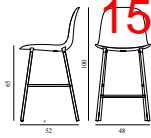

15% rabatt ska dras av på angivna priser

Form Bar Chair 65 cm Full Upholstery Grey Steel

Colli: 1
Size & Weight: H: 100 x W: 48 x D: 52 x SH: 65 cm - 5,6 kg
Packing: Brown Box - H: 100 x L: 50 x D: 52,5 cm - 7,9 kg
Material: Shell: Polypropylene, PU Foam, Legs: Powder Coated Steel, Upholstery: See price groups.
Production time: 6 weeks

708201 Group 1	SEK	<i>Contract Price</i> 5.256,00
708202 Group 2	SEK	<i>Contract Price</i> 5.256,00
708203 Group 3	SEK	<i>Contract Price</i> 5.712,00
708204 Group 4	SEK	<i>Contract Price</i> 5.828,00
708205 Group 5	SEK	<i>Contract Price</i> 6.172,00
708206 Group 6	SEK	<i>Contract Price</i> 7.084,00
708207 Group 7	SEK	<i>Contract Price</i> 7.312,00