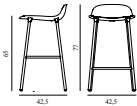

Form Barstool 65 cm Full Upholstery Brown Steel

Colli: 1
Size & Weight: H: 77 x W: 42,5 x D: 42,5 x SH: 65 cm - 4,5 kg
Packing: Brown Box - H: 92,5 x L: 48,5 x D: 49 cm - 7 kg
Material: Shell: Polypropylene, PU Foam, Legs: Powder Coated Steel, Upholstery: See price groups.
Production time: 6 weeks

712481 Group 1	SEK	<i>Contract Price</i> 4.112,00

712482 Group 2	SEK	<i>Contract Price</i> 4.228,00

712483 Group 3	SEK	<i>Contract Price</i> 4.456,00

712484 Group 4	SEK	<i>Contract Price</i> 4.456,00

712485 Group 5	SEK	<i>Contract Price</i> 4.684,00

712486 Group 6	SEK	<i>Contract Price</i> 5.140,00

712487 Group 7	SEK	<i>Contract Price</i> 5.256,00