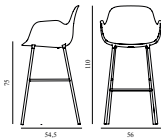

Form Bar Armchair 75 cm Full Upholstery Warm Grey Steel

Coll: 1
Size & Weight: H: 110 x W: 56 x D: 54,5 x SH: 75 cm - 6,6 kg
Packing: Brown Box - H: 110 x L: 56 x D: 58 cm - 8,9 kg
Material: Shell: Polypropylene, PU Foam, Legs: Powder Coated Steel, Upholstery: See price groups.
Production time: 6 weeks

712761 Group 1	SEK	<i>Contract Price</i> 6.284,00
712762 Group 2	SEK	<i>Contract Price</i> 6.400,00
712763 Group 3	SEK	<i>Contract Price</i> 6.856,00
712764 Group 4	SEK	<i>Contract Price</i> 7.084,00
712765 Group 5	SEK	<i>Contract Price</i> 7.428,00
712766 Group 6	SEK	<i>Contract Price</i> 8.456,00
712767 Group 7	SEK	<i>Contract Price</i> 8.800,00