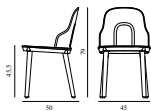

15% rabatt ska dras av på angivna priser

ALLEZ CHAIR UPHOLSTERY OAK

Design: Simon Legald, 2020

Duty Code: 9401800000

Made in: Denmark

Construction: The Allez chair is a knock-down component-based chair consisting of seven main components of a frame, a seat, a backrest and four legs. The chair is suitable for indoor or outdoor use and all parts are replaceable. The Allez chair is gas-injection molded using pure polypropylene (PP) and weighs only 3.6 kg. The seat is available in polyamide (PA) with a subtle cut-out, molded wicker in PP or with upholstery for indoor or outdoor. The legs are available in PP or lacquered oak. The Allez chair is delivered flat-packed or can be ordered assembled. Assembly manual included. The Allez chair meets European standards Level 2 (EN 16139:2013 and EN 1022:2005).

Maintenance: Clean with a damp cloth.

Allez Chair Upholstery Main Line Flax Oak

Colli:	1
Size & Weight:	H: 79 x W: 45 x D: 50 x SH: 45,5 cm - 3,8 kg
Packing:	Flat-packed: Brown Box - H: 50 x L: 44 x D: 15 cm - 3,6 kg - 0,033 m³ / Mounted: Brown Box - H: 64 x L: 47 x D: 91 cm (2 pcs) - 9,3 kg - 0,2737 m³
Material:	Main body in polypropylene (PP). Seat available in polyamide (PA), molded wicker polypropylene (PP) or indoor or outdoor upholstery. Legs available in polypropylene (PP) or lacquered oak.
Color:	Black, Grey, Warm grey, Park green (not available in White)
Production time:	2 weeks

Contract Price
SEK 3.656,00

	304073 Black		304074 Grey		304075 Warm Grey		304076 Park Green