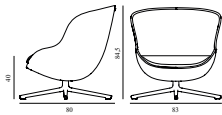

Hyg Lounge Chair Low Swivel Black Alu

Size & Weight: H: 84,5 x W: 83 x D: 80 x SH: 40 cm - 18,8 kg
Material: Shell: Hard Molded PU Foam w. Steel Reinforcement, Cushion: Soft Molded PU Foam, Legs: Powder coated aluminum, Upholstery: See price groups
Production time: 6 weeks

709181 Group 1	SEK	<i>Contract Price</i> 15.372,00
709182 Group 2	SEK	<i>Contract Price</i> 15.884,00
709183 Group 3	SEK	<i>Contract Price</i> 16.972,00
709184 Group 4	SEK	<i>Contract Price</i> 17.772,00
709185 Group 5	SEK	<i>Contract Price</i> 18.740,00
709186 Group 6	SEK	<i>Contract Price</i> 21.600,00
709187 Group 7	SEK	<i>Contract Price</i> 23.312,00