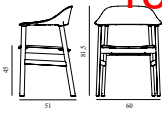

15% rabatt ska dras av på angivna priser

Herit Armchair Smoked Oak

Coll: 1
Size & Weight: H: 81,5 x W: 60 x D: 51 x SH: 45 cm - 7 kg
Packing: Brown Box - H: 88 x L: 60 x D: 54 cm - 9,3 kg
Material: Shell: Polypropylene, Legs: Painted and Lacquered Oak
Production time: 2 weeks

SEK Contract Price 4.912,00

1401033 White	1401034 Grey	1401035 Black	1401036 Sand
1401037 Dusty Green