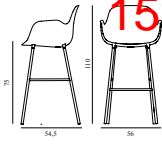

15% rabatt ska dras av på angivna priser

Form Bar Armchair 75 cm Steel

Colli:	1
Size & Weight:	H: 110 x W: 56 x D: 54,5 x SH: 75 cm - 6,6 kg
Packing:	Brown Box - H: 110 x L: 56 x D: 58 cm - 8,6 kg
Material:	Shell: Polypropylene, Legs: Powder coated steel
Production time:	2 weeks