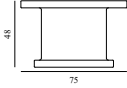

Maintenance: Clean with a damp cloth.

Bit Coffee Table

Colli: 1
Size & Weight: H: 48 x Ø: 75 cm - 15 kg
Packing: Brown Box
Material: (LDPE) 95% Low Density Polyethylene Industrial Waste (Depending on the Bit Stool color, this number varies between 85-95%), Virgin PE 5%.