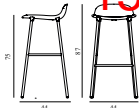

15% rabatt ska dras av på angivna priser

Form Barstool 75 cm Full Upholstery Bright Red Steel

Colli: 1
Size & Weight: H: 87 x W: 44 x D: 44 x SH: 75 cm - 5 kg
Packing: Brown Box - H: 94,5 x L: 49,5 x D: 48,35 cm - 5 kg
Material: Shell: Polypropylene, PU Foam, Legs: Powder Coated Steel, Upholstery: See price groups.
Production time: 6 weeks

712671 Group 1	SEK	<i>Contract Price</i> 4.112,00

712672 Group 2	SEK	<i>Contract Price</i> 4.228,00

712673 Group 3	SEK	<i>Contract Price</i> 4.456,00

712674 Group 4	SEK	<i>Contract Price</i> 4.456,00

712675 Group 5	SEK	<i>Contract Price</i> 4.684,00

712676 Group 6	SEK	<i>Contract Price</i> 5.140,00

712677 Group 7	SEK	<i>Contract Price</i> 5.256,00