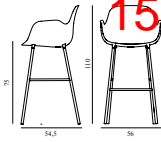

15% rabatt ska dras av på angivna priser

Form Bar Armchair 75 cm Full Upholstery Bright Red Steel

Coll: 1
Size & Weight: H: 110 x W: 56 x D: 54,5 x SH: 75 cm - 6,6 kg
Packing: Brown Box - H: 110 x L: 56 x D: 58 cm - 8,9 kg
Material: Shell: Polypropylene, PU Foam, Legs: Powder Coated Steel, Upholstery: See price groups.
Production time: 6 weeks

712791 Group 1	SEK	<i>Contract Price</i> 6.284,00

712792 Group 2	SEK	<i>Contract Price</i> 6.400,00

712793 Group 3	SEK	<i>Contract Price</i> 6.856,00

712794 Group 4	SEK	<i>Contract Price</i> 7.084,00

712795 Group 5	SEK	<i>Contract Price</i> 7.428,00

712796 Group 6	SEK	<i>Contract Price</i> 8.456,00

712797 Group 7	SEK	<i>Contract Price</i> 8.800,00