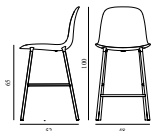

Form Bar Chair 65 cm Full Upholstery White Steel

Colli: 1
Size & Weight: H: 100 x W: 48 x D: 52 x SH: 65 cm - 5,6 kg
Packing: Brown Box - H: 100 x L: 50 x D: 52,5 cm - 7,9 kg
Material: Shell: Polypropylene, PU Foam, Legs: Powder Coated Steel, Upholstery: See price groups.
Production time: 6 weeks

708191 Group 1	SEK	<i>Contract Price</i> 5.256,00
708192 Group 2	SEK	<i>Contract Price</i> 5.256,00
708193 Group 3	SEK	<i>Contract Price</i> 5.712,00
708194 Group 4	SEK	<i>Contract Price</i> 5.828,00
708195 Group 5	SEK	<i>Contract Price</i> 6.172,00
708196 Group 6	SEK	<i>Contract Price</i> 7.084,00
708197 Group 7	SEK	<i>Contract Price</i> 7.312,00