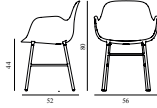

FORM ARMCHAIR FULL UPHOLSTERY STEEL 15% rabatt ska dras av på angivna priser

Design: Simon Legald, 2014
Awards: German Design Award 2016, Germany - "Special Mention" & IF Product Design Award 2016, Germany
Duty Code: 9401710000
Made in: Poland
Price Groups: 1) Oceanic, Aquarius
2) Synergy, Remix, Main Line Flax
3) Yoredale, Canvas
4) Steelcut Trio, City Velvet
5) Hallingdal, Fiord, Divina Melange, Divina MD, Divina
6) Zero, Vidar
7) Ultra Leather, Elle

Form Armchair Full Upholstery Chrome		
Coll:	1	
Size & Weight:	H: 80 x W: 56 x D: 52 x SH: 44 cm - 8 kg	
Packing:	Brown Box - H: 90 x L: 55,5 x D: 56,5 cm - 11 kg	
Material:	Shell: Polypropylene, PU Foam, Legs: Chrome, Upholstery: See price groups	
Production time:	6 weeks	
707821 Group 1	SEK	<i>Contract Price</i> 6.056,00
707822 Group 2	SEK	<i>Contract Price</i> 6.172,00
707823 Group 3	SEK	<i>Contract Price</i> 6.628,00
707824 Group 4	SEK	<i>Contract Price</i> 6.856,00
707825 Group 5	SEK	<i>Contract Price</i> 7.200,00
707826 Group 6	SEK	<i>Contract Price</i> 8.228,00
707827 Group 7	SEK	<i>Contract Price</i> 8.572,00