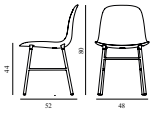

Form Chair Full Upholstery White Steel

Colli: 1
Size & Weight: H: 80 x W: 48 x D: 52 x SH: 44 cm - 6 kg
Packing: Brown Box - H: 89 x L: 56 x D: 56 cm (2 pcs) - 9 kg
Material: Shell: Polypropylene, PU Foam, Legs: Powder Coated Steel, Upholstery: See price groups
Production time: 6 weeks

707651		<i>Contract Price</i>
Group 1	SEK	4.572,00

707652		<i>Contract Price</i>
Group 2	SEK	4.572,00

707653		<i>Contract Price</i>
Group 3	SEK	5.028,00

707654		<i>Contract Price</i>
Group 4	SEK	5.140,00

707655		<i>Contract Price</i>
Group 5	SEK	5.484,00

707656		<i>Contract Price</i>
Group 6	SEK	6.400,00

707657		<i>Contract Price</i>
Group 7	SEK	6.628,00