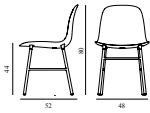

Form Chair Full Upholstery Blue Steel

Colli: 1
Size & Weight: H: 80 x W: 48 x D: 52 x SH: 44 cm - 6 kg
Packing: Brown Box - H: 89 x L: 56 x D: 56 cm (2 pcs) - 9 kg
Material: Shell: Polypropylene, PU Foam, Legs: Powder Coated Steel, Upholstery: See price groups
Production time: 6 weeks

707671			<i>Contract Price</i>
Group 1	SEK		4.572,00

707672			<i>Contract Price</i>
Group 2	SEK		4.572,00

707673			<i>Contract Price</i>
Group 3	SEK		5.028,00

707674			<i>Contract Price</i>
Group 4	SEK		5.140,00

707675			<i>Contract Price</i>
Group 5	SEK		5.484,00

707676			<i>Contract Price</i>
Group 6	SEK		6.400,00

707677			<i>Contract Price</i>
Group 7	SEK		6.628,00