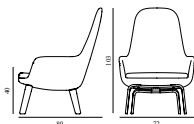

Era Lounge Chair High Black Oak

Colli: 1
Size & Weight: H: 103 x W: 72 x D: 80 x SH: 40 cm - 15,6 kg
Packing: Brown Box - H: 106,4 x L: 84,4 x D: 75,4 cm - 22,6 kg
Material: Shell: Hard Molded PU Foam w. Steel Reinforcement, Cushion: Soft Molded PU Foam, Legs: Painted and Lacquered Oak
Veneer; Upholstery: See price groups.
Production time: 6 weeks

707111 Group 1	SEK	<i>Contract Price</i> 13.828,00
707112 Group 2	SEK	<i>Contract Price</i> 14.172,00
707113 Group 3	SEK	<i>Contract Price</i> 15.312,00
707114 Group 4	SEK	<i>Contract Price</i> 16.172,00
707115 Group 5	SEK	<i>Contract Price</i> 16.572,00
707116 Group 6	SEK	<i>Contract Price</i> 19.200,00
707117 Group 7	SEK	<i>Contract Price</i> 20.112,00