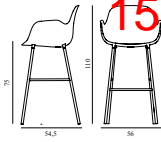

15% rabatt ska dras av på angivna priser

Form Bar Armchair 75 cm Full Upholstery Light Grey Steel

Coll: 1
Size & Weight: H: 110 x W: 56 x D: 54,5 x SH: 75 cm - 6,6 kg
Packing: Brown Box - H: 110 x L: 56 x D: 58 cm - 8,9 kg
Material: Shell: Polypropylene, PU Foam, Legs: Powder Coated Steel, Upholstery: See price groups.
Production time: 6 weeks

712751 Group 1	SEK	<i>Contract Price</i> 6.284,00
712752 Group 2	SEK	<i>Contract Price</i> 6.400,00
712753 Group 3	SEK	<i>Contract Price</i> 6.856,00
712754 Group 4	SEK	<i>Contract Price</i> 7.084,00
712755 Group 5	SEK	<i>Contract Price</i> 7.428,00
712756 Group 6	SEK	<i>Contract Price</i> 8.456,00
712757 Group 7	SEK	<i>Contract Price</i> 8.800,00