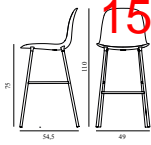

15% rabatt ska dras av på angivna priser

Form Bar Chair 75 cm Full Upholstery Red Steel

Colli: 1
Size & Weight: H: 110 x W: 49 x D: 54,5 x SH: 75 cm - 5,9 kg
Packing: Brown Box - H: 110 x L: 51 x D: 56,5 cm - 8,2 kg
Material: Shell: Polypropylene, PU Foam, Legs: Powder Coated Steel, Upholstery: See price groups.
Production time: 6 weeks

708341 Group 1	SEK	<i>Contract Price</i> 5.256,00
708342 Group 2	SEK	<i>Contract Price</i> 5.256,00
708343 Group 3	SEK	<i>Contract Price</i> 5.712,00
708344 Group 4	SEK	<i>Contract Price</i> 5.828,00
708345 Group 5	SEK	<i>Contract Price</i> 6.172,00
708346 Group 6	SEK	<i>Contract Price</i> 7.084,00
708347 Group 7	SEK	<i>Contract Price</i> 7.312,00