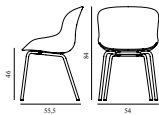

Hyg Chair Full Upholstery Black Steel

Colli: 1
Size & Weight: H: 84 x VV: 54 x D: 55,5 x SH: 46 cm - 7,5 kg
Packing: Brown Box - H: 86 x L: 57,5 x D: 56 cm - 9,9 kg
Material: Shell: Polypropylene with PU foam and full upholstery. Legs: Powder Coated Steel, Upholstery: See price groups
Production time: 5 weeks

708631 Group 1	SEK	<i>Contract Price</i> 6.056,00
708632 Group 2	SEK	<i>Contract Price</i> 6.172,00
708633 Group 3	SEK	<i>Contract Price</i> 6.340,00
708634 Group 4	SEK	<i>Contract Price</i> 6.856,00
708635 Group 5	SEK	<i>Contract Price</i> 7.200,00
708636 Group 6	SEK	<i>Contract Price</i> 8.340,00
708637 Group 7	SEK	<i>Contract Price</i> 9.312,00