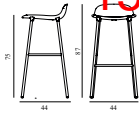

15% rabatt ska dras av på angivna priser

Form Barstool 75 cm Full Upholstery Cream Steel

Colli: 1
Size & Weight: H: 87 x W: 44 x D: 44 x SH: 75 cm - 5 kg
Packing: Brown Box - H: 94,5 x L: 49,5 x D: 48,35 cm - 5 kg
Material: Shell: Polypropylene, PU Foam, Legs: Powder Coated Steel, Upholstery: See price groups.
Production time: 6 weeks

712651 Group 1	SEK	<i>Contract Price</i> 4.112,00
712652 Group 2	SEK	<i>Contract Price</i> 4.228,00
712653 Group 3	SEK	<i>Contract Price</i> 4.456,00
712654 Group 4	SEK	<i>Contract Price</i> 4.456,00
712655 Group 5	SEK	<i>Contract Price</i> 4.684,00
712656 Group 6	SEK	<i>Contract Price</i> 5.140,00
712657 Group 7	SEK	<i>Contract Price</i> 5.256,00