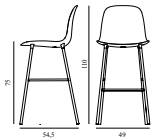

15% rabatt ska dras av på angivna priser

Form Bar Chair 75 cm Full Upholstery Light Grey Steel

Colli: 1
Size & Weight: H: 110 x W: 49 x D: 54,5 x SH: 75 cm - 5,9 kg
Packing: Brown Box - H: 110 x L: 51 x D: 56,5 cm - 8,2 kg
Material: Shell: Polypropylene, PU Foam, Legs: Powder Coated Steel, Upholstery: See price groups.
Production time: 6 weeks

712691 Group 1	SEK	<i>Contract Price</i> 5.256,00
712692 Group 2	SEK	<i>Contract Price</i> 5.256,00
712693 Group 3	SEK	<i>Contract Price</i> 5.712,00
712694 Group 4	SEK	<i>Contract Price</i> 5.828,00
712695 Group 5	SEK	<i>Contract Price</i> 6.172,00
712696 Group 6	SEK	<i>Contract Price</i> 7.084,00
712697 Group 7	SEK	<i>Contract Price</i> 7.312,00

Form Bar Chair 75 cm Full Upholstery Warm Grey Steel

Colli: 1
Size & Weight: H: 110 x W: 49 x D: 54,5 x SH: 75 cm - 5,9 kg
Packing: Brown Box - H: 110 x L: 51 x D: 56,5 cm - 8,2 kg
Material: Shell: Polypropylene, PU Foam, Legs: Powder Coated Steel, Upholstery: See price groups.
Production time: 6 weeks

712701 Group 1	SEK	<i>Contract Price</i> 5.256,00
712702 Group 2	SEK	<i>Contract Price</i> 5.256,00
712703 Group 3	SEK	<i>Contract Price</i> 5.712,00
712704 Group 4	SEK	<i>Contract Price</i> 5.828,00
712705 Group 5	SEK	<i>Contract Price</i> 6.172,00
712706 Group 6	SEK	<i>Contract Price</i> 7.084,00
712707 Group 7	SEK	<i>Contract Price</i> 7.312,00