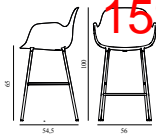

15% rabatt ska dras av på angivna priser

Form Bar Armchair 65 cm Steel

Colli:	1
Size & Weight:	H: 100 x W: 56 x D: 54,5 x SH: 65 cm - 6,4 kg
Packing:	Brown Box - H: 100 x L: 52,5 x D: 58 cm - 8,4 kg
Material:	Shell: Polypropylene, Legs: Powder coated steel
Production time:	2 weeks