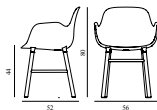

Form Armchair Full Upholstery Black Oak

Colli: 1
Size & Weight: H: 80 x W: 56 x D: 52 x SH: 44 cm - 5,5 kg
Packing: Brown Box - H: 90 x L: 55,5 x D: 56,5 cm - 10 kg
Material: Shell: Polypropylene, PU Foam, Legs: Painted and Lacquered Oak, Upholstery: See price groups
Production time: 6 weeks

707741 Group 1	SEK	<i>Contract Price</i> 6.512,00
707742 Group 2	SEK	<i>Contract Price</i> 6.628,00
707743 Group 3	SEK	<i>Contract Price</i> 7.200,00
707744 Group 4	SEK	<i>Contract Price</i> 7.312,00
707745 Group 5	SEK	<i>Contract Price</i> 7.656,00
707746 Group 6	SEK	<i>Contract Price</i> 8.684,00
707747 Group 7	SEK	<i>Contract Price</i> 9.028,00