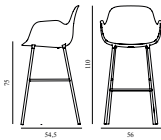

Form Bar Armchair 75 cm Full Upholstery Blue Steel

Colli: 1
Size & Weight: H: 110 x W: 56 x D: 54,5 x SH: 75 cm - 6,6 kg
Packing: Brown Box - H: 110 x L: 56 x D: 58 cm - 8,9 kg
Material: Shell: Polypropylene, PU Foam, Legs: Powder Coated Steel, Upholstery: See price groups.
Production time: 6 weeks

708391 Group 1	SEK	<i>Contract Price</i> 6.284,00

708392 Group 2	SEK	<i>Contract Price</i> 6.400,00

708393 Group 3	SEK	<i>Contract Price</i> 6.856,00

708394 Group 4	SEK	<i>Contract Price</i> 7.084,00

708395 Group 5	SEK	<i>Contract Price</i> 7.428,00

708396 Group 6	SEK	<i>Contract Price</i> 8.456,00

708397 Group 7	SEK	<i>Contract Price</i> 8.800,00