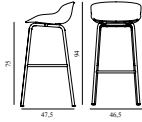

HYG BARSTOOL 75 CM STEEL 15% rabatt ska dras av på angivna priser

Design: Simon Legald, 2019
Duty Code: 9401790000
Made in: Denmark
Construction: Pressed Polypropylen shell attached with 4 screws and cups to steel frame. Hyg is delivered fully assembled.
Maintenance: Clean with damp cloth.

Hyg Barstool 75 cm Steel

Coll: 1
Size & Weight: H: 94 x W: 46,5 x D: 47,5 x SH: 75 cm - 5,8 kg
Packing: Brown Box - H: 96 x L: 49,5 x D: 48,5 cm - 7,8 kg
M3: 0,2305
Material: Shell: Polypropylene, Legs: Powder Coated Steel
Production time: 2 weeks

SEK Contract Price
2.340,00

	604064 White		604065 Grey		604066 Black		604067 Olive
	604068 Sand						

HYG BARSTOOL 75 CM FRONT UPHOLSTERY STEEL

Design: Simon Legald, 2019
Duty Code: 9401710000
Made in: Denmark
Price Groups: 1) Oceanic, Aquarius
2) Synergy, Remix, Main Line Flax
3) Yoredale, Canvas
4) Steelcut Trio, City Velvet
5) Hallingdal, Fiord, Divina Melange, Divina MD, Divina
6) Zero, Vidar
7) Ultra Leather, Elle