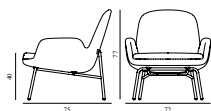

Era Lounge Chair Low Chrome

Colli: 1
Size & Weight: H: 77 x VV: 72 x D: 74 x SH: 40 cm - 16,2 kg
Packing: Brown Box - H: 80,4 x L: 83,4 x D: 75,4 cm - 21 kg
Material: Shell: Hard Molded PU Foam w. Steel Reinforcement, Cushion: Soft Molded PU Foam, Legs: Chrome, Upholstery: See price groups.
Production time: 6 weeks

707011 Group 1	SEK	<i>Contract Price</i> 15.084,00
707012 Group 2	SEK	<i>Contract Price</i> 15.312,00
707013 Group 3	SEK	<i>Contract Price</i> 16.456,00
707014 Group 4	SEK	<i>Contract Price</i> 16.800,00
707015 Group 5	SEK	<i>Contract Price</i> 17.484,00
707016 Group 6	SEK	<i>Contract Price</i> 19.772,00
707017 Group 7	SEK	<i>Contract Price</i> 20.572,00