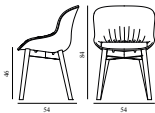

Hyg Comfort Chair Full Upholstery Oak

Colli: 1
Size & Weight: H: 84 x W: 54 x D: 54 x SH: 46 cm - 7,5 kg
Packing: Brown Box - H: 86 x L: 57,5 x D: 56 cm
Material: Shell: Polypropylene with molded soft PU foam and full upholstery. Legs: Lacquered oak, Upholstery: See price groups.
Production time: 5 weeks

708541 Group 1	SEK	<i>Contract Price</i> 7.312,00
708542 Group 2	SEK	<i>Contract Price</i> 7.428,00
708543 Group 3	SEK	<i>Contract Price</i> 7.600,00
708544 Group 4	SEK	<i>Contract Price</i> 7.828,00
708545 Group 5	SEK	<i>Contract Price</i> 8.056,00
708546 Group 6	SEK	<i>Contract Price</i> 8.684,00
708547 Group 7	SEK	<i>Contract Price</i> 8.912,00