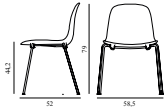

FORM CHAIR STACKING STEEL 15% rabatt ska dras av på angivna priser

Design: Simon Legald, 2022

Duty Code: 9401790000

Made in: Denmark

Construction: The shell is made of high-quality polypropylene (PP) and has been molded using one single injection, ensuring an extremely strong construction with the finest surface possible. The molded connectors match the legs in color, creating a seamless transition from legs to shell. Form is delivered assembled.

Maintenance: Clean with damp cloth.

Form Chair Stacking Black Steel

Colli: 1
Size & Weight: H: 79 x W: 58,5 x D: 52 x SH: 44,2 cm - 4,8 kg
Packing: Brown Box - H: 90,5 x L: 59,4 x D: 56 cm (2 pcs) - 11,6 kg
M3: 0,301
Material: Shell: Polypropylene, Legs: Powder Coated Steel.
Color: White, Grey, Black, Green, Blue, Red
Production time: 2 weeks

	607780 White	Contract Price SEK 2.172,00
	607781 Grey	Contract Price SEK 2.172,00
	607782 Black	Contract Price SEK 2.172,00
	607783 Blue	Contract Price SEK 2.172,00
	607784 Green	Contract Price SEK 2.172,00
	607785 Red	Contract Price SEK 2.172,00
	608821 Light Grey	Contract Price SEK 2.172,00
	608822 Warm Grey	Contract Price SEK 2.172,00
	608823 Cream	Contract Price SEK 2.172,00
	608824 Brown	Contract Price SEK 2.172,00
	608825 Bright Red	Contract Price SEK 2.172,00
	608826 Bright Blue	Contract Price SEK 2.172,00