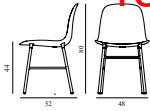

15% rabatt ska dras av på angivna priser

Form Chair Full Upholstery Cream Steel

Colli: 1
Size & Weight: H: 80 x W: 48 x D: 52 x SH: 44 cm - 6 kg
Packing: Brown Box - H: 89 x L: 56 x D: 56 cm (2 pcs) - 9 kg
Material: Shell: Polypropylene, PU Foam, Legs: Powder Coated Steel, Upholstery: See price groups
Production time: 6 weeks

712351 Group 1	SEK	<i>Contract Price</i> 4.572,00

712352 Group 2	SEK	<i>Contract Price</i> 4.572,00

712353 Group 3	SEK	<i>Contract Price</i> 5.028,00

712354 Group 4	SEK	<i>Contract Price</i> 5.140,00

712355 Group 5	SEK	<i>Contract Price</i> 5.484,00

712356 Group 6	SEK	<i>Contract Price</i> 6.400,00

712357 Group 7	SEK	<i>Contract Price</i> 6.628,00