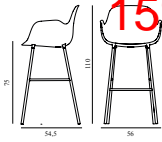

15% rabatt ska dras av på angivna priser

Form Bar Armchair 75 cm Full Upholstery Cream Steel

Coll: 1
Size & Weight: H: 110 x W: 56 x D: 54,5 x SH: 75 cm - 6,6 kg
Packing: Brown Box - H: 110 x L: 56 x D: 58 cm - 8,9 kg
Material: Shell: Polypropylene, PU Foam, Legs: Powder Coated Steel, Upholstery: See price groups.
Production time: 6 weeks

712771 Group 1	SEK	<i>Contract Price</i> 6.284,00

712772 Group 2	SEK	<i>Contract Price</i> 6.400,00

712773 Group 3	SEK	<i>Contract Price</i> 6.856,00

712774 Group 4	SEK	<i>Contract Price</i> 7.084,00

712775 Group 5	SEK	<i>Contract Price</i> 7.428,00

712776 Group 6	SEK	<i>Contract Price</i> 8.456,00

712777 Group 7	SEK	<i>Contract Price</i> 8.800,00