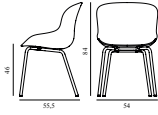

HYG CHAIR FRONT UPHOLSTERY STEEL

15% rabatt ska dras av på angivna priser

Design: Simon Legald, 2019
Duty Code: 9401710000
Made in: Denmark
Price Groups: 1) Oceanic, Aquarius
2) Synergy, Remix, Main Line Flax
3) Yoredale, Canvas
4) Steelcut Trio, City Velvet
5) Hallingdal, Fiord, Divina Melange, Divina MD, Divina
6) Zero, Vidar
7) Ultra Leather, Elle

Hyg Chair Front Upholstery White & White Steel

Collis: 1
Size & Weight: H: 84 x W: 54 x D: 55,5 x SH: 46 cm - 6,7 kg
Packing: Brown Box - H: 86 x L: 57,5 x D: 56 cm - 9,1 kg
Material: Shell: Polypropylene and front upholstery. Legs: Powder Coated Steel, Upholstery: See price groups
Production time: 5 weeks

708561 Group 1	SEK	<i>Contract Price</i> 5.028,00
708562 Group 2	SEK	<i>Contract Price</i> 5.084,00
708563 Group 3	SEK	<i>Contract Price</i> 5.256,00
708564 Group 4	SEK	<i>Contract Price</i> 5.484,00
708565 Group 5	SEK	<i>Contract Price</i> 5.712,00
708566 Group 6	SEK	<i>Contract Price</i> 6.340,00
708567 Group 7	SEK	<i>Contract Price</i> 6.572,00