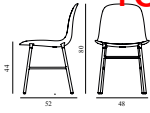

15% rabatt ska dras av på angivna priser

Form Chair Full Upholstery Red Steel

Coll: 1
Size & Weight: H: 80 x W: 48 x D: 52 x SH: 44 cm - 6 kg
Packing: Brown Box - H: 89 x L: 56 x D: 56 cm (2 pcs) - 9 kg
Material: Shell: Polypropylene, PU Foam, Legs: Powder Coated Steel, Upholstery: See price groups
Production time: 6 weeks

707681			<i>Contract Price</i>
Group 1	SEK		4.572,00

707682			<i>Contract Price</i>
Group 2	SEK		4.572,00

707683			<i>Contract Price</i>
Group 3	SEK		5.028,00

707684			<i>Contract Price</i>
Group 4	SEK		5.140,00

707685			<i>Contract Price</i>
Group 5	SEK		5.484,00

707686			<i>Contract Price</i>
Group 6	SEK		6.400,00

707687			<i>Contract Price</i>
Group 7	SEK		6.628,00