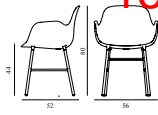

15% rabatt ska dras av på angivna priser

Form Armchair Full Upholstery Bright Red Steel

Coll: 1
Size & Weight: H: 80 x W: 56 x D: 52 x SH: 44 cm - 8 kg
Packing: Brown Box - H: 90 x L: 55,5 x D: 56,5 cm - 11 kg
Material: Shell: Polypropylene, PU Foam, Legs: Powder Coated Steel, Upholstery: See price groups
Production time: 6 weeks

712431 Group 1	SEK	<i>Contract Price</i> 5.828,00
712432 Group 2	SEK	<i>Contract Price</i> 5.940,00
712433 Group 3	SEK	<i>Contract Price</i> 6.400,00
712434 Group 4	SEK	<i>Contract Price</i> 6.512,00
712435 Group 5	SEK	<i>Contract Price</i> 6.856,00
712436 Group 6	SEK	<i>Contract Price</i> 8.000,00
712437 Group 7	SEK	<i>Contract Price</i> 8.340,00