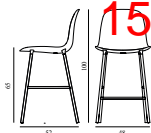

15% rabatt ska dras av på angivna priser

Form Bar Chair 65 cm Full Upholstery Bright Red Steel

Coll: 1
Size & Weight: H: 100 x W: 48 x D: 52 x SH: 65 cm - 5,6 kg
Packing: Brown Box - H: 100 x L: 50 x D: 52,5 cm - 7,9 kg
Material: Shell: Polypropylene, PU Foam, Legs: Powder Coated Steel, Upholstery: See price groups.
Production time: 6 weeks

712551 Group 1	SEK	<i>Contract Price</i> 5.256,00
712552 Group 2	SEK	<i>Contract Price</i> 5.256,00
712553 Group 3	SEK	<i>Contract Price</i> 5.712,00
712554 Group 4	SEK	<i>Contract Price</i> 5.828,00
712555 Group 5	SEK	<i>Contract Price</i> 6.172,00
712556 Group 6	SEK	<i>Contract Price</i> 7.084,00
712557 Group 7	SEK	<i>Contract Price</i> 7.312,00