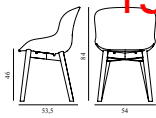

15% rabatt ska dras av på angivna priser

Hyg Chair Front Upholstery White & Black Oak

Colli: 1
Size & Weight: H: 84 x VV: 54 x D: 53,5 x SH: 46 cm - 7,6 kg
Packing: Brown Box - H: 86 x L: 57,5 x D: 56 cm - 9,1 kg
Material: Shell: Polypropylene with PU foam and front upholstery. Legs: Painted and lacquered oak, Upholstery: See price groups.
Production time: 5 weeks

708471 Group 1	SEK	<i>Contract Price</i> 5.600,00
708472 Group 2	SEK	<i>Contract Price</i> 5.712,00
708473 Group 3	SEK	<i>Contract Price</i> 5.940,00
708474 Group 4	SEK	<i>Contract Price</i> 6.112,00
708475 Group 5	SEK	<i>Contract Price</i> 6.340,00
708476 Group 6	SEK	<i>Contract Price</i> 6.972,00
708477 Group 7	SEK	<i>Contract Price</i> 7.200,00