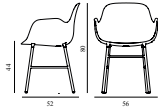

Form Armchair Full Upholstery Bright Blue Steel

Coll: 1
Size & Weight: H: 80 x W: 56 x D: 52 x SH: 44 cm - 8 kg
Packing: Brown Box - H: 90 x L: 55,5 x D: 56,5 cm - 11 kg
Material: Shell: Polypropylene, PU Foam, Legs: Powder Coated Steel, Upholstery: See price groups
Production time: 6 weeks

712441 Group 1	SEK	<i>Contract Price</i> 5.828,00
712442 Group 2	SEK	<i>Contract Price</i> 5.940,00
712443 Group 3	SEK	<i>Contract Price</i> 6.400,00
712444 Group 4	SEK	<i>Contract Price</i> 6.512,00
712445 Group 5	SEK	<i>Contract Price</i> 6.856,00
712446 Group 6	SEK	<i>Contract Price</i> 8.000,00
712447 Group 7	SEK	<i>Contract Price</i> 8.340,00