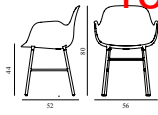

15% rabatt ska dras av på angivna priser

Form Armchair Full Upholstery Cream Steel

Colli: 1
Size & Weight: H: 80 x W: 56 x D: 52 x SH: 44 cm - 8 kg
Packing: Brown Box - H: 90 x L: 55,5 x D: 56,5 cm - 11 kg
Material: Shell: Polypropylene, PU Foam, Legs: Powder Coated Steel, Upholstery: See price groups
Production time: 6 weeks

712411 Group 1	SEK	<i>Contract Price</i> 5.828,00
712412 Group 2	SEK	<i>Contract Price</i> 5.940,00
712413 Group 3	SEK	<i>Contract Price</i> 6.400,00
712414 Group 4	SEK	<i>Contract Price</i> 6.512,00
712415 Group 5	SEK	<i>Contract Price</i> 6.856,00
712416 Group 6	SEK	<i>Contract Price</i> 8.000,00
712417 Group 7	SEK	<i>Contract Price</i> 8.340,00

Form Armchair Full Upholstery Brown Steel

Colli: 1
Size & Weight: H: 80 x W: 56 x D: 52 x SH: 44 cm - 8 kg
Packing: Brown Box - H: 90 x L: 55,5 x D: 56,5 cm - 11 kg
Material: Shell: Polypropylene, PU Foam, Legs: Powder Coated Steel, Upholstery: See price groups
Production time: 6 weeks

712421 Group 1	SEK	<i>Contract Price</i> 5.828,00
712422 Group 2	SEK	<i>Contract Price</i> 5.940,00
712423 Group 3	SEK	<i>Contract Price</i> 6.400,00
712424 Group 4	SEK	<i>Contract Price</i> 6.512,00
712425 Group 5	SEK	<i>Contract Price</i> 6.856,00
712426 Group 6	SEK	<i>Contract Price</i> 8.000,00
712427 Group 7	SEK	<i>Contract Price</i> 8.340,00