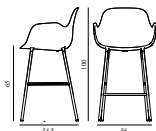

FORM BAR ARMCHAIR 65 CM FULL UPHOLSTERY STEEL

15% rabatt ska dras av på angivna priser

Design: Simon Legald, 2015
Awards: German Design Award 2016, Germany - "Special Mention" & IF Product Design Award 2016, Germany
Duty Code: 9401710000
Made in: Poland
Price Groups: 1) Oceanic, Aquarius
2) Synergy, Remix, Main Line Flax
3) Yoredale, Canvas
4) Steelcut Trio, City Velvet
5) Hallingdal, Fiord, Divina Melange, Divina MD, Divina
6) Zero, Vidar
7) Ultra Leather, Elle

Form Bar Armchair 65 cm Full Upholstery Black Steel

Coll: 1
Size & Weight: H: 100 x W: 56 x D: 54,5 x SH: 65 cm - 6,4 kg
Packing: Brown Box - H: 100 x L: 52,5 x D: 58 cm - 8,7 kg
Material: Shell: Polypropylene, PU Foam, Legs: Powder Coated Steel, Upholstery: See price groups.
Production time: 6 weeks

708241 Group 1	SEK	Contract Price 6.284,00
708242 Group 2	SEK	Contract Price 6.400,00
708243 Group 3	SEK	Contract Price 6.856,00
708244 Group 4	SEK	Contract Price 7.084,00
708245 Group 5	SEK	Contract Price 7.428,00
708246 Group 6	SEK	Contract Price 8.456,00
708247 Group 7	SEK	Contract Price 8.800,00