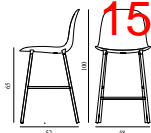

15% rabatt ska dras av på angivna priser

Form Bar Chair 65 cm Full Upholstery Light Grey Steel

Colli: 1
Size & Weight: H: 100 x W: 48 x D: 52 x SH: 65 cm - 5,6 kg
Packing: Brown Box - H: 100 x L: 50 x D: 52,5 cm - 7,9 kg
Material: Shell: Polypropylene, PU Foam, Legs: Powder Coated Steel, Upholstery: See price groups.
Production time: 6 weeks

712511 Group 1	SEK	<i>Contract Price</i> 5.256,00
712512 Group 2	SEK	<i>Contract Price</i> 5.256,00
712513 Group 3	SEK	<i>Contract Price</i> 5.712,00
712514 Group 4	SEK	<i>Contract Price</i> 5.828,00
712515 Group 5	SEK	<i>Contract Price</i> 6.172,00
712516 Group 6	SEK	<i>Contract Price</i> 7.084,00
712517 Group 7	SEK	<i>Contract Price</i> 7.312,00