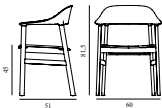

Herit Armchair Upholstery Oak

Coll: 1
Size & Weight: H: 81,5 x W: 60 x D: 51 x SH: 45 cm - 7 kg
Packing: Brown Box - H: 88 x L: 60 x D: 54 cm - 9,3 kg
M3: 0,285 l
Material: Backrest: Polypropylene, Seat: Camira/Synergy or Sørensen/Spectrum Leather; Legs: Oak
Production time: 2 weeks

1401038 Synergy Grey	SEK Contract Price 6.000,00	1401039 Synergy Black	SEK Contract Price 6.000,00
1401040 Synergy Sand	SEK Contract Price 6.000,00	1401041 Synergy Dusty Green	SEK Contract Price 6.000,00
1401046 Spectrum Leather White	SEK Contract Price 7.656,00	1401047 Spectrum Leather Grey	SEK Contract Price 7.656,00
1401048 Spectrum Leather Black	SEK Contract Price 7.656,00	1401049 Spectrum Leather Sand	SEK Contract Price 7.656,00
1401050 Spectrum Leather Dusty Green	SEK Contract Price 7.656,00