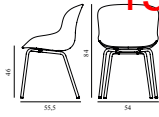

15% rabatt ska dras av på angivna priser

Hyg Chair Front Upholstery Sand & Sand Steel

Colli: 1
Size & Weight: H: 84 x W: 54 x D: 55,5 x SH: 46 cm - 6,7 kg
Packing: Brown Box - H: 86 x L: 57,5 x D: 56 cm - 9,1 kg
Material: Shell: Polypropylene and front upholstery. Legs: Powder Coated Steel, Upholstery: See price groups
Production time: 5 weeks

708601 Group 1	SEK	<i>Contract Price</i> 5.028,00
708602 Group 2	SEK	<i>Contract Price</i> 5.084,00
708603 Group 3	SEK	<i>Contract Price</i> 5.256,00
708604 Group 4	SEK	<i>Contract Price</i> 5.484,00
708605 Group 5	SEK	<i>Contract Price</i> 5.712,00
708606 Group 6	SEK	<i>Contract Price</i> 6.340,00
708607 Group 7	SEK	<i>Contract Price</i> 6.572,00

HYG CHAIR FULL UPHOLSTERY STEEL

Design: Simon Legald, 2019
Duty Code: 9401710000
Made in: Denmark
Price Groups: 1) Oceanic, Aquarius
2) Synergy, Remix, Main Line Flax
3) Yoredale, Canvas
4) Steelcut Trio, City Velvet
5) Hallingdal, Fiord, Divina Melange, Divina MD, Divina
6) Zero, Vidar
7) Ultra Leather, Elle