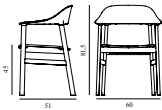

Herit Armchair Upholstery Black Oak

Colli: 1
Size & Weight: H: 81,5 x W: 60 x D: 51 x SH: 45 cm - 7 kg
Packing: Brown Box - H: 88 x L: 60 x D: 54 cm - 9,3 kg
M3: 0,285 l
Material: Backrest: Polypropylene, Seat: Camira/Synergy or Sørensen/Spectrum Leather, Legs: Painted and Lacquered Oak
Production time: 2 weeks

	1401060 Synergy Black	SEK	Contract Price 6.000,00		1401061 Spectrum Leather Black	SEK	Contract Price 7.656,00