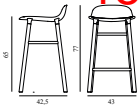

15% rabatt ska dras av på angivna priser

Form Barstool 65 cm Full Upholstery Walnut

Colli: 1
Size & Weight: H: 77 x W: 43 x D: 42,5 x SH: 65 cm - 4 kg
Packing: Brown Box - H: 92,5 x L: 48,5 x D: 49 cm - 7 kg
Material: Shell: Polypropylene, PU Foam, Legs: Walnut, Upholstery: See price groups.
Production time: 6 weeks

707981 Group 1	SEK	<i>Contract Price</i> 7.084,00
707982 Group 2	SEK	<i>Contract Price</i> 7.084,00
707983 Group 3	SEK	<i>Contract Price</i> 7.312,00
707984 Group 4	SEK	<i>Contract Price</i> 7.428,00
707985 Group 5	SEK	<i>Contract Price</i> 7.540,00
707986 Group 6	SEK	<i>Contract Price</i> 8.112,00
707987 Group 7	SEK	<i>Contract Price</i> 8.228,00