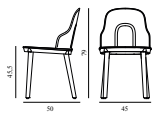

Duty Code: 9401999090
Construction: Different types of flooring require different types of glides.
Ace chair with wood legs is designed without glides.
Maintenance: We recommend to check the glides every 3-6 months. If worn down, please replace.

Ace Lounge Chair, Sofa & Footstool Glides			
	900117 PE for steel / Black / 4pcs	Contract Price SEK 12,00	
	900118 PE for steel w. felt / Black / 4pcs	Contract Price SEK 36,00	

Ace Chair & Bar Chair Glides			
	900267 PA for steel / Black / 4pcs	Contract Price SEK 12,00	
	900268 PA for steel w. felt / Black / 4pcs	Contract Price SEK 12,00	

ALLEZ CHAIR PP

Design: Simon Legald, 2021
Duty Code: 9401800000
Made in: Denmark
Construction: The Allez chair is a knock-down component-based chair consisting of seven main components of a frame, a seat, a backrest and four legs. The chair is suitable for indoor or outdoor use and all parts are replaceable. The Allez chair is gas-injection molded using pure polypropylene (PP) and weighs only 3.6 kg. The seat is available in polyamide (PA) with a subtle cut-out, molded wicker in PP or with upholstery for indoor or outdoor. The legs are available in PP or lacquered oak. The Allez chair is delivered flat-packed or can be ordered assembled. Assembly manual included. The Allez chair meets European standards Level 2 (EN 16139:2013 and EN 1022:2005).
Maintenance: Clean with a damp cloth.

Allez Chair PP			
Colli:	1		
Size & Weight:	H: 79 x W: 45 x D: 50 x SH: 45,5 cm - 3,6 kg		
Packing:	Flat-packed: Brown Box - H: 50 x L: 44 x D: 15 cm - 3,6 kg - 0,033 m³ / Mounted: Brown Box - H: 64 x L: 47 x D: 91 cm (2 pcs) - 9,3 kg - 0,2737 m³		
Material:	Main body in polypropylene (PP). Seat available in polyamide (PA), molded wicker polypropylene (PP) or indoor or outdoor upholstery. Legs available in polypropylene (PP) or lacquered oak.		
Color:	Black, White, Grey, Warm grey, Park green		
Production time:	2 weeks		
		SEK	Contract Price 2.112,00
	304040 Black		304041 White
	304042 Grey		304043 Warm Grey
	304044 Park Green