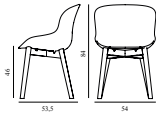

Hyg Chair Front Upholstery Grey & Black Oak

Colli: 1
Size & Weight: H: 84 x VV: 54 x D: 53,5 x SH: 46 cm - 7,6 kg
Packing: Brown Box - H: 86 x L: 57,5 x D: 56 cm - 9,1 kg
Material: Shell: Polypropylene with PU foam and front upholstery. Legs: Painted and lacquered oak, Upholstery: See price groups.
Production time: 5 weeks

708481 Group 1	SEK	<i>Contract Price</i> 5.600,00
708482 Group 2	SEK	<i>Contract Price</i> 5.712,00
708483 Group 3	SEK	<i>Contract Price</i> 5.940,00
708484 Group 4	SEK	<i>Contract Price</i> 6.112,00
708485 Group 5	SEK	<i>Contract Price</i> 6.340,00
708486 Group 6	SEK	<i>Contract Price</i> 6.972,00
708487 Group 7	SEK	<i>Contract Price</i> 7.200,00