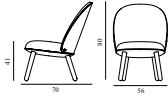

ACE LOUNGE CHAIR WOOD

15% rabatt ska dras av på angivna priser

Design: Hans Hornemann, 2016
Awards: German Design Award 2017, Germany & IF Design Award 2017, Germany
Duty Code: 9401610000
Made in: Lithuania
Price Groups: 1) Oceanic, Aquarius
2) Synergy, Remix, Main Line Flax
3) Yoredale, Canvas
4) Steelcut Trio, City Velvet
5) Hallingdal, Fiord, Divina Melange, Divina MD, Divina
6) Zero, Vidar
7) Ultra Leather, Elle

Ace Lounge Chair Oak

Colli: 1
Size & Weight: H: 80 x W: 56 x D: 70 x SH: 41 cm - 10,4 kg
Packing: Brown Box - H: 62 x L: 62 x D: 61 cm - 12,8 kg
Material: Shell: Veneer, PU Foam, Steel reinforcement, Legs: Oak, Upholstery: See price groups
Production time: 6 weeks

707341 Group 1	SEK	<i>Contract Price</i> 7.712,00
707342 Group 2	SEK	<i>Contract Price</i> 8.000,00
707343 Group 3	SEK	<i>Contract Price</i> 8.456,00
707344 Group 4	SEK	<i>Contract Price</i> 8.800,00
707345 Group 5	SEK	<i>Contract Price</i> 9.256,00
707346 Group 6	SEK	<i>Contract Price</i> 10.512,00
707347 Group 7	SEK	<i>Contract Price</i> 11.656,00