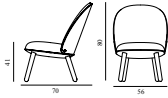

15% rabatt ska dras av på angivna priser

Ace Lounge Chair Black Oak

Colli: 1
Size & Weight: H: 80 x W: 56 x D: 70 x SH: 41 cm - 10,4 kg
Packing: Brown Box - H: 62 x L: 62 x D: 61 cm - 12,8 kg
Material: Shell: Veneer, PU Foam, Steel reinforcement, Legs: Painted and Lacquered Oak, Upholstery: See price groups
Production time: 6 weeks

707361 Group 1	SEK	<i>Contract Price</i> 7.712,00
707362 Group 2	SEK	<i>Contract Price</i> 8.000,00
707363 Group 3	SEK	<i>Contract Price</i> 8.456,00
707364 Group 4	SEK	<i>Contract Price</i> 8.800,00
707365 Group 5	SEK	<i>Contract Price</i> 9.256,00
707366 Group 6	SEK	<i>Contract Price</i> 10.512,00
707367 Group 7	SEK	<i>Contract Price</i> 11.656,00

ACE LOUNGE CHAIR STEEL

Design: Hans Hornemann, 2016
Awards: German Design Award 2017, Germany & IF Design Award 2017, Germany
Duty Code: 9401710000
Made in: Lithuania
Price Groups: 1) Oceanic, Aquarius
2) Synergy, Remix, Main Line Flax
3) Yoredale, Canvas
4) Steelcut Trio, City Velvet
5) Hallingdal, Fiord, Divina Melange, Divina MD, Divina
6) Zero, Vidar
7) Ultra Leather, Elle