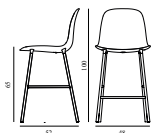

Form Bar Chair 65 cm Full Upholstery Green Steel

Collis: 1
Size & Weight: H: 100 x W: 48 x D: 52 x SH: 65 cm - 5,6 kg
Packing: Brown Box - H: 100 x L: 50 x D: 52,5 cm - 7,9 kg
Material: Shell: Polypropylene, PU Foam, Legs: Powder Coated Steel, Upholstery: See price groups.
Production time: 6 weeks

708231 Group 1	SEK	<i>Contract Price</i> 5.256,00
708232 Group 2	SEK	<i>Contract Price</i> 5.256,00
708233 Group 3	SEK	<i>Contract Price</i> 5.712,00
708234 Group 4	SEK	<i>Contract Price</i> 5.828,00
708235 Group 5	SEK	<i>Contract Price</i> 6.172,00
708236 Group 6	SEK	<i>Contract Price</i> 7.084,00
708237 Group 7	SEK	<i>Contract Price</i> 7.312,00