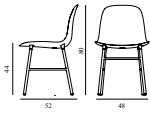

Form Chair Full Upholstery Warm Grey Steel

Colli: 1
Size & Weight: H: 80 x W: 48 x D: 52 x SH: 44 cm - 6 kg
Packing: Brown Box - H: 89 x L: 56 x D: 56 cm (2 pcs) - 9 kg
Material: Shell: Polypropylene, PU Foam, Legs: Powder Coated Steel, Upholstery: See price groups
Production time: 6 weeks

712341 Group 1	SEK	<i>Contract Price</i> 4.572,00

712342 Group 2	SEK	<i>Contract Price</i> 4.572,00

712343 Group 3	SEK	<i>Contract Price</i> 5.028,00

712344 Group 4	SEK	<i>Contract Price</i> 5.140,00

712345 Group 5	SEK	<i>Contract Price</i> 5.484,00

712346 Group 6	SEK	<i>Contract Price</i> 6.400,00

712347 Group 7	SEK	<i>Contract Price</i> 6.628,00