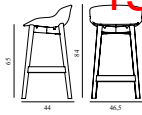

15% rabatt ska dras av på angivna priser

Hyg Barstool 65 cm Front Upholstery Grey & Black Oak

Colli: 1
Size & Weight: H: 84 x W: 46,5 x D: 44 x SH: 65 cm - 5,4 kg
Packing: Brown Box - H: 86 x L: 48,5 x D: 47 cm - 7,4 kg
M3: 0,196
Material: Shell: Polypropylene with PU foam and front upholstery. Legs: Painted and lacquered oak, Upholstery: See price groups.
Production time: 5 weeks

709321		<i>Contract Price</i>
Group 1	SEK	5.372,00

709322		<i>Contract Price</i>
Group 2	SEK	5.428,00

709323		<i>Contract Price</i>
Group 3	SEK	5.600,00

709324		<i>Contract Price</i>
Group 4	SEK	5.772,00

709325		<i>Contract Price</i>
Group 5	SEK	5.940,00

709326		<i>Contract Price</i>
Group 6	SEK	6.512,00

709327		<i>Contract Price</i>
Group 7	SEK	6.684,00