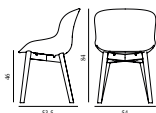

15% rabatt ska dras av på angivna priser

HYG CHAIR WOOD

Design: Simon Legald, 2021

Duty Code: 9401690000

Made in: Denmark

Construction: A shell of high-strength polypropylene is mounted with four screws and cups to a wooden base. The Hyg chair wood is available with front or full upholstery following the shell color. The Hyg chair wood is delivered fully assembled.

Maintenance: Polypropylene shell: Clean with a damp cloth. Textile: Clean with textile or upholstery cleaner. Leather: Clean with a damp cloth. Use warm water with soap flakes. Frequent vacuuming with a soft fitting is recommended for both textile and leather to preserve color and appearance.

Hyg Chair Oak

Colli: 1
Size & Weight: H: 84 x VV: 54 x D: 53,5 x SH: 46 cm - 7,4 kg
Packing: Brown Box - H: 86 x L: 57,5 x D: 56 cm - 8,9 kg
M3: 0,2769
Material: Shell: Polypropylene. Legs: Lacquered oak.
Production time: 2 weeks

Contract Price
SEK 3.484,00

	604462 White		604463 Grey		604464 Black		604465 Olive
	604466 Sand