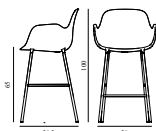

Form Bar Armchair 65 cm Full Upholstery White Steel

Coll: 1
Size & Weight: H: 100 x W: 56 x D: 54,5 x SH: 65 cm - 6,4 kg
Packing: Brown Box - H: 100 x L: 52,5 x D: 58 cm - 8,7 kg
Material: Shell: Polypropylene, PU Foam, Legs: Powder Coated Steel, Upholstery: See price groups.
Production time: 6 weeks

708251 Group 1	SEK	Contract Price 6.284,00
708252 Group 2	SEK	Contract Price 6.400,00
708253 Group 3	SEK	Contract Price 6.856,00
708254 Group 4	SEK	Contract Price 7.084,00
708255 Group 5	SEK	Contract Price 7.428,00
708256 Group 6	SEK	Contract Price 8.456,00
708257 Group 7	SEK	Contract Price 8.800,00