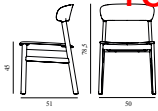

15% rabatt ska dras av på angivna priser

Herit Chair Smoked Oak

Colli:	1
Size & Weight:	H: 78,5 x W: 50 x D: 51 x SH: 45 cm - 6,2 kg
Packing:	Brown Box - H: 96 x L: 70 x D: 53 cm (2 pcs) - 15,2 kg
Material:	Shell: Polypropylene, Legs: Painted and Lacquered Oak
Production time:	2 weeks