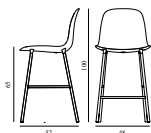

Form Bar Chair 65 cm Full Upholstery Brown Steel

Colli: 1
Size & Weight: H: 100 x W: 48 x D: 52 x SH: 65 cm - 5,6 kg
Packing: Brown Box - H: 100 x L: 50 x D: 52,5 cm - 7,9 kg
Material: Shell: Polypropylene, PU Foam, Legs: Powder Coated Steel, Upholstery: See price groups.
Production time: 6 weeks

712541 Group 1	SEK	<i>Contract Price</i> 5.256,00
712542 Group 2	SEK	<i>Contract Price</i> 5.256,00
712543 Group 3	SEK	<i>Contract Price</i> 5.712,00
712544 Group 4	SEK	<i>Contract Price</i> 5.828,00
712545 Group 5	SEK	<i>Contract Price</i> 6.172,00
712546 Group 6	SEK	<i>Contract Price</i> 7.084,00
712547 Group 7	SEK	<i>Contract Price</i> 7.312,00