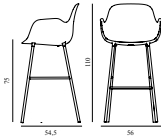

Form Bar Armchair 75 cm Full Upholstery Green Steel

Coll: 1
Size & Weight: H: 110 x W: 56 x D: 54,5 x SH: 75 cm - 6,6 kg
Packing: Brown Box - H: 110 x L: 56 x D: 58 cm - 8,9 kg
Material: Shell: Polypropylene, PU Foam, Legs: Powder Coated Steel, Upholstery: See price groups.
Production time: 6 weeks

708411 Group 1	SEK	<i>Contract Price</i> 6.284,00
708412 Group 2	SEK	<i>Contract Price</i> 6.400,00
708413 Group 3	SEK	<i>Contract Price</i> 6.856,00
708414 Group 4	SEK	<i>Contract Price</i> 7.084,00
708415 Group 5	SEK	<i>Contract Price</i> 7.428,00
708416 Group 6	SEK	<i>Contract Price</i> 8.456,00
708417 Group 7	SEK	<i>Contract Price</i> 8.800,00