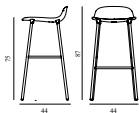

Form Barstool 75 cm Full Upholstery Brown Steel

Colli: 1
Size & Weight: H: 87 x W: 44 x D: 44 x SH: 75 cm - 5 kg
Packing: Brown Box - H: 94,5 x L: 49,5 x D: 48,35 cm - 5 kg
Material: Shell: Polypropylene, PU Foam, Legs: Powder Coated Steel, Upholstery: See price groups.
Production time: 6 weeks

712661 Group 1	SEK	<i>Contract Price</i> 4.112,00
712662 Group 2	SEK	<i>Contract Price</i> 4.228,00
712663 Group 3	SEK	<i>Contract Price</i> 4.456,00
712664 Group 4	SEK	<i>Contract Price</i> 4.456,00
712665 Group 5	SEK	<i>Contract Price</i> 4.684,00
712666 Group 6	SEK	<i>Contract Price</i> 5.140,00
712667 Group 7	SEK	<i>Contract Price</i> 5.256,00