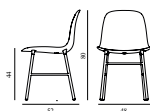

Form Chair Full Upholstery Brass

Size & Weight: H: 80 x W: 48 x D: 52 x SH: 44 cm - 6 kg
Packing: Brown Box - H: 89 x L: 56 x D: 56 cm (2 pcs) - 9 kg
Material: Shell: Polypropylene, PU Foam, Legs: Brass Plated Steel, Upholstery: See price groups
Production time: 6 weeks

707711 Group 1	SEK	<i>Contract Price</i> 5.140,00
707712 Group 2	SEK	<i>Contract Price</i> 5.256,00
707713 Group 3	SEK	<i>Contract Price</i> 5.712,00
707714 Group 4	SEK	<i>Contract Price</i> 5.828,00
707715 Group 5	SEK	<i>Contract Price</i> 6.056,00
707716 Group 6	SEK	<i>Contract Price</i> 6.972,00
707717 Group 7	SEK	<i>Contract Price</i> 7.312,00