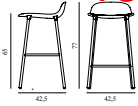

15% rabatt ska dras av på angivna priser

Form Barstool 65 cm Full Upholstery Black Steel

Colli: 1
Size & Weight: H: 77 x W: 42,5 x D: 42,5 x SH: 65 cm - 4,5 kg
Packing: Brown Box - H: 92,5 x L: 48,5 x D: 49 cm - 7 kg
Material: Shell: Polypropylene, PU Foam, Legs: Powder Coated Steel, Upholstery: See price groups.
Production time: 6 weeks

707991 Group 1	SEK	<i>Contract Price</i> 4.112,00

707992 Group 2	SEK	<i>Contract Price</i> 4.228,00

707993 Group 3	SEK	<i>Contract Price</i> 4.456,00

707994 Group 4	SEK	<i>Contract Price</i> 4.456,00

707995 Group 5	SEK	<i>Contract Price</i> 4.684,00

707996 Group 6	SEK	<i>Contract Price</i> 5.140,00

707997 Group 7	SEK	<i>Contract Price</i> 5.256,00