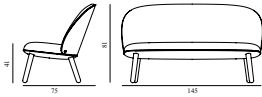

ACE SOFA WOOD **15% rabatt ska dras av på angivna priser**

Design: Hans Hornemann, 2016
Awards: German Design Award 2017, Germany & IF Design Award 2017, Germany
Duty Code: 9401610000
Made in: Lithuania
Price Groups: 1) Oceanic, Aquarius
2) Synergy, Remix, Main Line Flax
3) Yoredale, Canvas
4) Steelcut Trio, City Velvet
5) Hallingdal, Fiord, Divina Melange, Divina MD, Divina
6) Zero, Vidar
7) Ultra Leather, Elle

Ace Sofa Oak

Colli: 1
Size & Weight: H: 81 x W: 145 x D: 75 x SH: 41 cm - 26,4 kg
Packing: Brown Box - H: 78 x L: 147 x D: 61 cm - 34 kg
Material: Shell: Veneer, PU Foam, Steel reinforcement, Legs: Oak, Upholstery: See price groups
Production time: 6 weeks

707391 Group 1	SEK	<i>Contract Price</i> 16.572,00
707392 Group 2	SEK	<i>Contract Price</i> 17.256,00
707393 Group 3	SEK	<i>Contract Price</i> 18.284,00
707394 Group 4	SEK	<i>Contract Price</i> 18.740,00
707395 Group 5	SEK	<i>Contract Price</i> 20.000,00
707396 Group 6	SEK	<i>Contract Price</i> 22.740,00
707397 Group 7	SEK	<i>Contract Price</i> 23.028,00