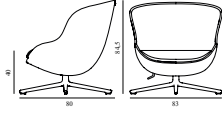

HYG LOUNGE CHAIR LOW SWIVEL TILT 15% rabatt ska dras av på angivna priser

Design: Simon Legald, 2018
Duty Code: 9401710000
Made in: Lithuania
Price Groups: 1) Oceanic, Aquarius
2) Synergy, Remix, Main Line Flax
3) Yoredale, Canvas
4) Steelcut Trio, City Velvet
5) Hallingdal, Fiord, Divina Melange, Divina MD, Divina
6) Zero, Vidar
7) Ultra Leather, Elle

Hyg Lounge Chair Low Swivel Alu Tilt

Size & Weight: H: 84,5 x W: 83 x D: 80 x SH: 40 cm - 20,5 kg
Packing: Brown Box - H: 93 x L: 92 x D: 88 cm - 27,7 kg
Material: Shell: Hard Molded PU Foam w. Steel Reinforcement, Cushion: Soft Molded PU Foam, Legs: Aluminum, Upholstery: See price groups
Production time: 6 weeks

709191 Group 1	SEK	<i>Contract Price</i> 19.028,00
709192 Group 2	SEK	<i>Contract Price</i> 19.372,00
709193 Group 3	SEK	<i>Contract Price</i> 20.628,00
709194 Group 4	SEK	<i>Contract Price</i> 21.372,00
709195 Group 5	SEK	<i>Contract Price</i> 22.340,00
709196 Group 6	SEK	<i>Contract Price</i> 25.200,00
709197 Group 7	SEK	<i>Contract Price</i> 26.972,00