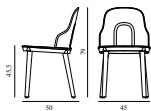

15% rabatt ska dras av på angivna priser

ALLEZ CHAIR UPHOLSTERY PP

Design: Simon Legald, 2021

Duty Code: 9401800000

Made in: Denmark

Construction: The Allez chair is a knock-down component-based chair consisting of seven main components of a frame, a seat, a backrest and four legs. The chair is suitable for indoor or outdoor use and all parts are replaceable. The Allez chair is gas-injection molded using pure polypropylene (PP) and weighs only 3.6 kg. The seat is available in polyamide (PA) with a subtle cut-out, molded wicker in PP or with upholstery for indoor or outdoor. The legs are available in PP or lacquered oak. The Allez chair is delivered flat-packed or can be ordered assembled. Assembly manual included. The Allez chair meets European standards Level 2 (EN 16139:2013 and EN 1022:2005).

Maintenance: Clean with a damp cloth.

Allez Chair Upholstery Main Line Flax PP

Colli:	1
Size & Weight:	H: 79 x W: 45 x D: 50 x SH: 45,5 cm - 3,8 kg
Packing:	Flat-packed: Brown Box - H: 50 x L: 44 x D: 15 cm - 3,6 kg - 0,033 m³ / Mounted: Brown Box - H: 64 x L: 47 x D: 91 cm (2 pcs) - 9,3 kg - 0,2737 m³
Material:	Main body in polypropylene (PP). Seat available in polyamide (PA), molded wicker polypropylene (PP) or indoor or outdoor upholstery. Legs available in polypropylene (PP) or lacquered oak.
Color:	Black, Grey, Warm grey, Park green (not available in White)
Production time:	2 weeks

	304060 Black	SEK	Contract Price 2.972,00		304061 Grey	SEK	Contract Price 3.084,00
	304062 Warm Grey	SEK	Contract Price 3.084,00		304063 Park Green	SEK	Contract Price 3.084,00