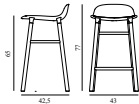

FORM BARSTOOL 65 CM FULL UPHOLSTERY WOOD 15% rabatt ska dras av på angivna priser

Design: Simon Legald, 2016
Awards: German Design Award 2016, Germany - "Special Mention" & IF Product Design Award 2016, Germany
Duty Code: 9401610000
Made in: Poland
Price Groups: 1) Oceanic, Aquarius
2) Synergy, Remix, Main Line Flax
3) Yoredale, Canvas
4) Steelcut Trio, City Velvet
5) Hallingdal, Fiord, Divina Melange, Divina MD, Divina
6) Zero, Vidar
7) Ultra Leather, Elle

Form Barstool 65 cm Full Upholstery Oak

Colli: 1
Size & Weight: H: 77 x W: 43 x D: 42,5 x SH: 65 cm - 4 kg
Packing: Brown Box - H: 92,5 x L: 48,5 x D: 49 cm - 7 kg
Material: Shell: Polypropylene, PU Foam, Legs: Oak, Upholstery: See price groups.
Production time: 6 weeks

707961 Group 1	SEK	<i>Contract Price</i> 6.172,00
707962 Group 2	SEK	<i>Contract Price</i> 6.172,00
707963 Group 3	SEK	<i>Contract Price</i> 6.400,00
707964 Group 4	SEK	<i>Contract Price</i> 6.512,00
707965 Group 5	SEK	<i>Contract Price</i> 6.628,00
707966 Group 6	SEK	<i>Contract Price</i> 7.084,00
707967 Group 7	SEK	<i>Contract Price</i> 7.312,00