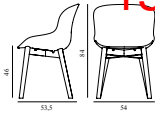

15% rabatt ska dras av på angivna priser

Hyg Chair Black Oak

Colli: 1
Size & Weight: H: 84 x W: 54 x D: 53,5 x SH: 46 cm - 7,4 kg
Packing: Brown Box - H: 86 x L: 57,5 x D: 56 cm - 8,9 kg
M3: 0,2769
Material: Shell: Polypropylene. Legs: Painted and lacquered oak.
Production time: 2 weeks

Contract Price
SEK 3.484,00

	604467 White		604468 Grey		604469 Black		604470 Olive
	604471 Sand						

HYG CHAIR FRONT UPHOLSTERY WOOD

Design: Simon Legald, 2021
Duty Code: 9401610000
Made in: Denmark
Price Groups: 1) Oceanic, Aquarius
2) Synergy, Remix, Main Line Flax
3) Yoredale, Canvas
4) Steelcut Trio, City Velvet
5) Hallingdal, Fiord, Divina Melange, Divina MD, Divina
6) Zero, Vidar
7) Ultra Leather, Elle