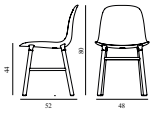

Form Chair Full Upholstery Black Oak

Colli: 1
Size & Weight: H: 80 x W: 48 x D: 52 x SH: 44 cm - 4,7 kg
Packing: Brown Box - H: 89 x L: 56 x D: 56 cm (2 pcs) - 14 kg
Material: Shell: Polypropylene, PU Foam, Legs: Painted and Lacquered Oak, Upholstery: See price groups
Production time: 6 weeks

707621 Group 1	SEK	<i>Contract Price</i> 5.256,00
707622 Group 2	SEK	<i>Contract Price</i> 5.372,00
707623 Group 3	SEK	<i>Contract Price</i> 5.828,00
707624 Group 4	SEK	<i>Contract Price</i> 5.940,00
707625 Group 5	SEK	<i>Contract Price</i> 6.172,00
707626 Group 6	SEK	<i>Contract Price</i> 7.084,00
707627 Group 7	SEK	<i>Contract Price</i> 7.428,00