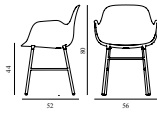

Form Armchair Full Upholstery Warm Grey Steel

Colli: 1
Size & Weight: H: 80 x W: 56 x D: 52 x SH: 44 cm - 8 kg
Packing: Brown Box - H: 90 x L: 55,5 x D: 56,5 cm - 11 kg
Material: Shell: Polypropylene, PU Foam, Legs: Powder Coated Steel, Upholstery: See price groups
Production time: 6 weeks

712401 Group 1	SEK	<i>Contract Price</i> 5.828,00
712402 Group 2	SEK	<i>Contract Price</i> 5.940,00
712403 Group 3	SEK	<i>Contract Price</i> 6.400,00
712404 Group 4	SEK	<i>Contract Price</i> 6.512,00
712405 Group 5	SEK	<i>Contract Price</i> 6.856,00
712406 Group 6	SEK	<i>Contract Price</i> 8.000,00
712407 Group 7	SEK	<i>Contract Price</i> 8.340,00