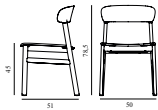

Herit Chair Upholstery Oak

Colli: 1
Size & Weight: H: 78,5 x W: 50 x D: 51 x SH: 45 cm - 6,2 kg
Packing: Brown Box - H: 96 x L: 70 x D: 53 cm (2 pcs) - 15,2 kg
Material: Backrest: Polypropylene, Seat: Camira/Synergy or Sørensens/Spectrum Leather, Legs: Oak
Production time: 2 weeks

	1401010 Synergy Grey	Contract Price SEK 5.372,00		1401011 Synergy Black	Contract Price SEK 5.372,00
	1401012 Synergy Sand	Contract Price SEK 5.372,00		1401013 Synergy Dusty Green	Contract Price SEK 5.372,00
	1401018 Spectrum Leather White	Contract Price SEK 7.140,00		1401019 Spectrum Leather Grey	Contract Price SEK 7.140,00
	1401020 Spectrum Leather Black	Contract Price SEK 7.140,00		1401021 Spectrum Leather Sand	Contract Price SEK 7.140,00
	1401022 Spectrum Leather Dusty Green	Contract Price SEK 7.140,00