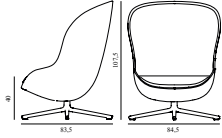

HYG LOUNGE CHAIR HIGH SWIVEL 15% rabatt ska dras av på angivna priser

Design: Simon Legald, 2018
Duty Code: 9401710000
Made in: Lithuania
Price Groups: 1) Oceanic, Aquarius
2) Synergy, Remix, Main Line Flax
3) Yoredale, Canvas
4) Steelcut Trio, City Velvet
5) Hallingdal, Fiord, Divina Melange, Divina MD, Divina
6) Zero, Vidar
7) Ultra Leather, Elle

Hyg Lounge Chair High Swivel Alu

Colli: 1
Size & Weight: H: 107,5 x W: 84,5 x D: 83,5 x SH: 40 cm - 20,8 kg
Packing: Brown Box - H: 115 x L: 92 x D: 88 cm - 27,2 kg
Material: Shell: Hard Molded PU Foam w. Steel Reinforcement, Cushion: Soft Molded PU Foam, Legs: Aluminum, Upholstery: See price groups
Production time: 6 weeks

709211 Group 1	SEK	<i>Contract Price</i> 16.800,00
709212 Group 2	SEK	<i>Contract Price</i> 17.428,00
709213 Group 3	SEK	<i>Contract Price</i> 18.572,00
709214 Group 4	SEK	<i>Contract Price</i> 19.428,00
709215 Group 5	SEK	<i>Contract Price</i> 20.456,00
709216 Group 6	SEK	<i>Contract Price</i> 23.540,00
709217 Group 7	SEK	<i>Contract Price</i> 26.056,00