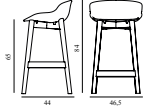

HYG BARSTOOL 65 CM WOOD 15% rabatt ska dras av på angivna priser

Design: Simon Legald, 2019
Duty Code: 9401690000
Made in: Denmark

Construction: A shell of high-strength polypropylene is mounted with four screws to a wooden base. The Hyg barstool wood is available with front or full upholstery following the shell color. The Hyg barstool wood is delivered fully assembled.

Maintenance: Polypropylene shell: Clean with a damp cloth. Textile: Clean with textile or upholstery cleaner. Leather: Clean with a damp cloth. Use warm water with soap flakes. Frequent vacuuming with a soft fitting is recommended for both textile and leather to preserve color and appearance.

Hyg Barstool 65 cm Oak

Coll: 1
Size & Weight: H: 84 x W: 46,5 x D: 44 x SH: 65 cm - 5,3 kg
Packing: Brown Box - H: 86 x L: 48,5 x D: 47 cm - 7,3 kg
Material: Shell: Polypropylene. Legs: Lacquered oak.
Production time: 2 weeks

SEK *Contract Price*
3.600,00

	604386 White		604387 Grey		604388 Black		604389 Olive
	604390 Sand