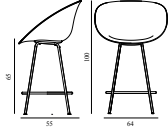

MAT BAR ARMCHAIR 65 cm FULL UPHOLSTERY CREAM STEEL

15% rabatt ska dras av på angivna priser

Design: Foersom & Hiort-Lorenzen, 2023

Duty Code: 94015900

Made in: Denmark

Price Groups: 1) Aquarius, Oceanic

2) Main Line Flax, Remix, Synergy

3) Canvas, Yoredale

4) City Velvet, Steelcut Trio

5) Divina, Divina MD, Divina Melange, Fiord, Hallingdal

6) Vidar, Zero

7) Elle, Ultra Leather

Mat Bar Armchair 65 cm Full Upholstery Cream Steel

Colli: 1
Size & Weight: H: 100 x W: 64 x D: 55 x SH: 65 cm - 6,6 kg
Packing: Brown Box - H: 111 x L: 66 x D: 57 cm
Material: Shell: Hemp Fibers. Legs: Powder Coated Steel. Upholstery: See price groups
Production time: 8 weeks

713561		<i>Contract Price</i>
Group 1	SEK	7.028,00
713562		<i>Contract Price</i>
Group 2	SEK	7.140,00
713563		<i>Contract Price</i>
Group 3	SEK	7.600,00
713564		<i>Contract Price</i>
Group 4	SEK	7.712,00
713565		<i>Contract Price</i>
Group 5	SEK	8.056,00
713566		<i>Contract Price</i>
Group 6	SEK	9.084,00
713567		<i>Contract Price</i>
Group 7	SEK	9.428,00