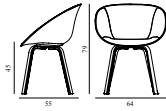

Contract Price
SEK 3.772,00

609207
Hemp

609208
Seaweed

MAT ARMCHAIR FRONT UPHOLSTERY WOOD 15% rabatt ska dras av på angivna priser

Design: Foersom & Hiort-Lorenzen, 2025
 Awards: Product of the Year, seating category, Mix Awards, 2024, MetropolisLikes Award, furniture category, MetropolisLikes Awards, 2024 & Green Idea of the Year, Bo Bedre's Design Awards, 2024
 Duty Code: 94015900
 Made in: Denmark
 Price Groups: 1) Aquarius, Oceanic
 2) Main Line Flax, Remix, Synergy
 3) Canvas, Yoredale
 4) City Velvet, Steelcut Trio
 5) Divina, Divina MD, Divina Melange, Fiord, Hallingdal
 6) Vidar, Zero
 7) Elle, Ultra Leather