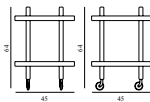

Block Table Ø45 cm			<i>Contract Price</i>
Colli:	1		
Size & Weight:	H: 64 x Ø: 45 cm - 8,8 kg		
Packing:	Brown Box - H: 43 x L: 45 x D: 15 cm - 10 kg		
Material:	Powder Coated Steel, Lacquered Ash		
		SEK	2.228,00
	602197 White		
	602198 Black