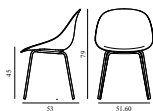

15% rabatt ska dras av på angivna priser

713043 Group 3	SEK	<i>Contract Price</i> 5.312,00
713044 Group 4	SEK	<i>Contract Price</i> 5.372,00
713045 Group 5	SEK	<i>Contract Price</i> 5.600,00
713046 Group 6	SEK	<i>Contract Price</i> 6.228,00
713047 Group 7	SEK	<i>Contract Price</i> 6.456,00

Mat Chair Front Upholstery Seaweed Black Steel		
Coll:	1	
Size & Weight:	H: 79 x W: 51,6 x D: 53 x SH: 45 cm - 4,6 kg	
Packing:	Brown Box - H: 81 x L: 65 x D: 56 cm	
Material:	Shell: Hemp Fibers, Eelgrass. Legs: Powder Coated Steel. Upholstery: See price groups	
Production time:	8 weeks	
713051 Group 1	SEK	<i>Contract Price</i> 4.912,00
713052 Group 2	SEK	<i>Contract Price</i> 4.972,00
713053 Group 3	SEK	<i>Contract Price</i> 5.312,00
713054 Group 4	SEK	<i>Contract Price</i> 5.372,00
713055 Group 5	SEK	<i>Contract Price</i> 5.600,00
713056 Group 6	SEK	<i>Contract Price</i> 6.228,00
713057 Group 7	SEK	<i>Contract Price</i> 6.456,00