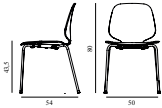

My Chair Front Upholstery Black Steel & Black

Collis: 1
Size & Weight: H: 80 x VV: 50 x D: 54 x SH: 43,5 cm - 5,9 kg
Packing: Brown Box - H: 100 x L: 54 x D: 67 cm
Material: Shell: Painted and Lacquered Ash Veneer; PU Foam and Front Upholstery; Legs: Powder Coated Steel, Upholstery: See price groups.
Production time: 6 weeks

709931 Group 1	SEK	<i>Contract Price</i> 5.372,00
709932 Group 2	SEK	<i>Contract Price</i> 5.540,00
709933 Group 3	SEK	<i>Contract Price</i> 5.540,00
709934 Group 4	SEK	<i>Contract Price</i> 5.772,00
709935 Group 5	SEK	<i>Contract Price</i> 5.940,00
709936 Group 6	SEK	<i>Contract Price</i> 6.284,00
709937 Group 7	SEK	<i>Contract Price</i> 6.800,00