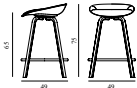

15% rabatt ska dras av på angivna priser

713141 Group 1	SEK	<i>Contract Price</i> 6.000,00
713142 Group 2	SEK	<i>Contract Price</i> 6.056,00
713143 Group 3	SEK	<i>Contract Price</i> 6.284,00
713144 Group 4	SEK	<i>Contract Price</i> 6.340,00
713145 Group 5	SEK	<i>Contract Price</i> 6.572,00
713146 Group 6	SEK	<i>Contract Price</i> 7.140,00
713147 Group 7	SEK	<i>Contract Price</i> 7.312,00

Mat Barstool 65 cm Front Upholstery Seaweed Beech/Black

Coll: 1
Size & Weight: H: 75 x W: 49 x D: 49 x SH: 65 cm - 6,1 kg
Packing: Brown Box - H: 88 x L: 55,5 x D: 52 cm - 9,1 kg
Material: Shell: Hemp fibers, eelgrass (seaweed). Legs: FSC certified (FSC-C163461) beech plywood and beech plywood from other controlled sources. Footrest: Powder Coated Steel.
Production time: 8 weeks

713151 Group 1	SEK	<i>Contract Price</i> 6.000,00
713152 Group 2	SEK	<i>Contract Price</i> 6.056,00
713153 Group 3	SEK	<i>Contract Price</i> 6.284,00
713154 Group 4	SEK	<i>Contract Price</i> 6.340,00
713155 Group 5	SEK	<i>Contract Price</i> 6.572,00
713156 Group 6	SEK	<i>Contract Price</i> 7.140,00
713157 Group 7	SEK	<i>Contract Price</i> 7.312,00