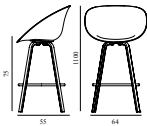

Mat Bar Armchair 75 cm Beech/Black

Colli: 1
Size & Weight: H: 110 x W: 64 x D: 55 x SH: 75 cm - 7,1 kg
Packing: Brown Box - H: 115 x L: 66 x D: 57 cm - 10,6 kg
Material: Shell: Hemp fibers. Legs: FSC™ certified (FSC-C163461) beech plywood and beech plywood from other controlled sources. Footrest: Powder Coated Steel.
Production time: 2 weeks

Contract Price
SEK 4.628,00