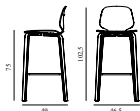

MY CHAIR BARSTOOL 75 cm Full Upholstery ~~15% rabatt ska dras av på angivna priser~~ WOOD

Design: Nicholai Wiig Hansen, 2013
Duty Code: 9401610000
Made in: Lithuania
Price Groups: 1) Oceanic, Aquarius
2) Synergy, Remix, Main Line Flax
3) Yoredale, Canvas
4) Steelcut Trio, City Velvet
5) Hallingdal, Fiord, Divina Melange, Divina MD, Divina
6) Zero, Vidar
7) Ultra Leather, Elle

My Chair Barstool 75 cm Full Upholstery Oak

Colli: 1
Size & Weight: H: 102,5 x W: 46,5 x D: 49 x SH: 75 cm - 7,5 kg
Packing: Brown Box - H: 108 x L: 55 x D: 50,5 cm
Material: Shell: Oak Veneer, PU Foam and Full Upholstery, Legs: Lacquered Oak Veneer, Upholstery: See price groups.
Production time: 6 weeks

710281 Group 1	SEK	<i>Contract Price</i> 7.828,00
710282 Group 2	SEK	<i>Contract Price</i> 8.056,00
710283 Group 3	SEK	<i>Contract Price</i> 8.456,00
710284 Group 4	SEK	<i>Contract Price</i> 8.628,00
710285 Group 5	SEK	<i>Contract Price</i> 8.972,00
710286 Group 6	SEK	<i>Contract Price</i> 9.884,00
710287 Group 7	SEK	<i>Contract Price</i> 10.172,00