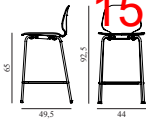

15% rabatt ska dras av på angivna priser

My Chair Barstool 65 cm Black Steel & Oak

Collis: 1
Size & Weight: H: 92,5 x W: 44 x D: 49,5 x SH: 65 cm - 6 kg
Packing: Brown Box - H: 97 x L: 55 x D: 50,5 cm
Material: Shell: Lacquered Oak Veneer, Legs: Powder Coated Steel
Production time: 4 weeks

SEK *Contract Price*
3.884,00