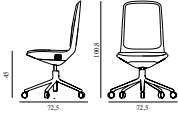

OFF CHAIR LOW 3W GAS LIFT WITH CUSHION 15% rabatt ska dras av på angivna priser

Design: Simon Legald, 2022
Duty Code: 9401390000
Made in: Lithuania
Price Groups: 1) Oceanic, Aquarius
2) Synergy, Remix, Main Line Flax
3) Yoredale, Canvas
4) Steelcut Trio, City Velvet
5) Hallingdal, Fiord, Divina Melange, Divina MD, Divina
6) Zero, Vidar
7) Ultra Leather, Elle

Off Chair Low 5W Gas Lift Alu With Cushion

Coll: 1
Size & Weight: H: 100,8 x W: 72,5 x D: 72,5 x SH: 45 cm - 14,3 kg
Packing: Brown Box - H: 110 x L: 69 x D: 72 cm - 15,3 kg
M3: 0,5465
Material: Seat: Rigid PU foam and full upholstery with a steel reinforcement structure inside, Legs and armrests: Polished aluminum with five wheels, Cushion: Veneer and PU foam, Upholstery: See price groups.
Production time: 5 weeks

710391 Group 1	SEK	Contract Price 14.056,00
710392 Group 2	SEK	Contract Price 14.284,00
710393 Group 3	SEK	Contract Price 15.028,00
710394 Group 4	SEK	Contract Price 15.540,00
710395 Group 5	SEK	Contract Price 16.284,00
710396 Group 6	SEK	Contract Price 18.172,00
710397 Group 7	SEK	Contract Price 19.028,00