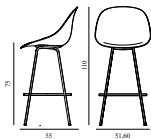

Mat Bar Chair 75 cm Full Upholstery Black Steel

Coll: 1
Size & Weight: H: 110 x W: 51,6 x D: 55 x SH: 75 cm - 5,7 kg
Packing: Brown Box - H: 112 x L: 54,5 x D: 52 cm
Material: Shell: Hemp Fibers. Legs: Powder Coated Steel. Upholstery: See price groups
Production time: 8 weeks

713551		<i>Contract Price</i>
Group 1	SEK	6.400,00
713552		<i>Contract Price</i>
Group 2	SEK	6.512,00
713553		<i>Contract Price</i>
Group 3	SEK	6.972,00
713554		<i>Contract Price</i>
Group 4	SEK	7.028,00
713555		<i>Contract Price</i>
Group 5	SEK	7.372,00
713556		<i>Contract Price</i>
Group 6	SEK	8.340,00
713557		<i>Contract Price</i>
Group 7	SEK	8.684,00