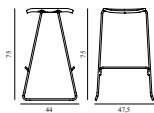

JUST BARSTOOL 75 CM FULL UPHOLSTERY STEEL 15% rabatt ska dras av på angivna priser

Design: Iskos-Berlin, 2014
Duty Code: 9401710000
Made in: Poland
Price Groups: 1) Oceanic, Aquarius
2) Synergy, Remix, Main Line Flax
3) Yoredale, Canvas
4) Steelcut Trio, City Velvet
5) Hallingdal, Fiord, Divina Melange, Divina MD, Divina
6) Zero, Vidar
7) Ultra Leather, Elle

Just Barstool 75 cm Full Upholstery Black Steel

Colli: 1
Size & Weight: H: 75 x VV: 47,5 x D: 44 x SH: 75 cm - 6,9 kg
Packing: Brown Box - H: 1000 x L: 500 x D: 500 cm
Material: Shell: Lacquered Oak Veneer, Legs: Powder Coated Steel, Upholstery: See price groups.
Production time: 6 weeks

709811 Group 1	SEK	<i>Contract Price</i> 6.172,00
709812 Group 2	SEK	<i>Contract Price</i> 6.284,00
709813 Group 3	SEK	<i>Contract Price</i> 6.340,00
709814 Group 4	SEK	<i>Contract Price</i> 6.512,00
709815 Group 5	SEK	<i>Contract Price</i> 6.684,00
709816 Group 6	SEK	<i>Contract Price</i> 7.084,00
709817 Group 7	SEK	<i>Contract Price</i> 7.312,00