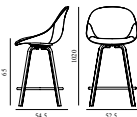

Mat Bar Chair 65 cm Front Upholstery Seaweed Beech/Cream

Coll: I
Size & Weight: H: 101 x W: 51,6 x D: 55 x SH: 65 cm - 6,9 kg
Packing: Brown Box - H: 112 x L: 54 x D: 56 cm - 10,4 kg
Material: Shell: Hemp fibers, eelgrass (seaweed). Legs: FSC certified (FSC-C163461) beech plywood and beech plywood from other controlled sources. Footrest: Powder Coated Steel.
Production time: 8 weeks