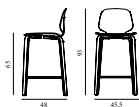

My Chair Barstool 65 cm Full Upholstery Oak

Colli: 1
Size & Weight: H: 92,5 x W: 45,5 x D: 48 x SH: 65 cm - 6,3 kg
Packing: Brown Box - H: 97 x L: 55 x D: 50,5 cm - 9,1 kg
Material: Shell: Oak Veneer, PU Foam and Full Upholstery, Legs: Lacquered Oak Veneer, Upholstery: See price groups.
Production time: 6 weeks

710141 Group 1	SEK	Contract Price 7.772,00
710142 Group 2	SEK	Contract Price 8.000,00
710143 Group 3	SEK	Contract Price 8.340,00
710144 Group 4	SEK	Contract Price 8.572,00
710145 Group 5	SEK	Contract Price 8.912,00
710146 Group 6	SEK	Contract Price 9.828,00
710147 Group 7	SEK	Contract Price 10.112,00