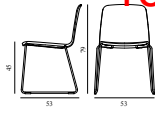

15% rabatt ska dras av på angivna priser

Just Chair Chrome

Colli: 1
Size & Weight: H: 79 x W: 53 x D: 53 x SH: 45 cm - 6,3 kg
Packing: Brown Box - H: 94,4 x L: 67,7 x D: 57,7 cm - 30 kg
Material: Lacquered Ash Veneer, Lacquered Oak Veneer or Painted and Lacquered Ash Veneer, Legs: Powder Coated Steel.
Production time: 2 weeks

	602069 Ash	SEK	Contract Price 2.340,00		602070 Oak	SEK	Contract Price 2.340,00
	602560 Black Ash	SEK	Contract Price 2.340,00				

JUST CHAIR FULL UPHOLSTERY STEEL

Design: Iskos-Berlin, 2014
Awards: Interior Innovation Award – Selection 2014, Germany
Duty Code: 9401710000
Made in: Poland
Price Groups: 1) Oceanic, Aquarius
2) Synergy, Remix, Main Line Flax
3) Yoredale, Canvas
4) Steelcut Trio, City Velvet
5) Hallingdal, Fiord, Divina Melange, Divina MD, Divina
6) Zero, Vidar
7) Ultra Leather, Elle