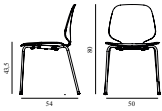

My Chair Chrome & Black

Colli: 1
Size & Weight: H: 80 x W: 50 x D: 54 x SH: 43,5 cm - 6 kg
Packing: Brown Box - H: 100 x L: 54 x D: 67 cm (2 pcs)
Material: Shell: Painted and Lacquered Ash Veneer, Legs: Chrome
Production time: 4 weeks

Contract Price
SEK 3.600,00