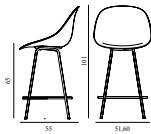

Mat Bar Chair 65 cm Front Upholstery Seaweed Black Steel

Coll: 1
Size & Weight: H: 101 x W: 64 x D: 55 x SH: 65 cm - 5,3 kg
Packing: Brown Box - H: 112 x L: 54,5 x D: 52 cm
Material: Shell: Hemp Fibers, Eelgrass. Legs: Powder Coated Steel. Upholstery: See price groups
Production time: 8 weeks

713311 Group 1	SEK	<i>Contract Price</i> 5.884,00
713312 Group 2	SEK	<i>Contract Price</i> 5.940,00
713313 Group 3	SEK	<i>Contract Price</i> 6.284,00
713314 Group 4	SEK	<i>Contract Price</i> 6.340,00
713315 Group 5	SEK	<i>Contract Price</i> 6.572,00
713316 Group 6	SEK	<i>Contract Price</i> 7.200,00
713317 Group 7	SEK	<i>Contract Price</i> 7.428,00