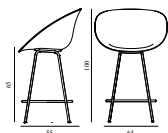

Mat Bar Armchair 65 cm Front Upholstery Seaweed Cream Steel

Coll: I
Size & Weight: H: 100 x W: 64 x D: 55 x SH: 65 cm - 6,6 kg
Packing: Brown Box - H: 111 x L: 66 x D: 57 cm
Material: Shell: Hemp Fibers, Eelgrass. Legs: Powder Coated Steel. Upholstery: See price groups
Production time: 8 weeks

713331		<i>Contract Price</i>
Group 1	SEK	6.112,00
713332		<i>Contract Price</i>
Group 2	SEK	6.228,00
713333		<i>Contract Price</i>
Group 3	SEK	6.572,00
713334		<i>Contract Price</i>
Group 4	SEK	6.628,00
713335		<i>Contract Price</i>
Group 5	SEK	6.856,00
713336		<i>Contract Price</i>
Group 6	SEK	7.600,00
713337		<i>Contract Price</i>
Group 7	SEK	7.828,00