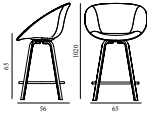

MAT BAR ARMCHAIR 65 CM FULL UPHOLSTERY BEECH/WOOD 15% rabatt ska dras av på angivna priser

Design: Foersom & Hiort-Lorenzen, 2025
Awards: Product of the Year, seating category, Mix Awards, 2024, MetropolisLikes Award, furniture category, MetropolisLikes Awards, 2024 & Green Idea of the Year, Bo Bedre's Design Awards, 2024

Duty Code: 94015900

Made in: Denmark

1. Price Groups:
1) Aquarius, Oceanic
  2) Main Line Flax, Remix, Synergy
  3) Canvas, Yoredale
  4) City Velvet, Steelcut Trio
  5) Divina, Divina MD, Divina Melange, Fiord, Hallingdal
  6) Vidar, Zero
  7) Elle, Ultra Leather

Mat Bar Armchair 65 cm Full Upholstery Beech/Cream

Colli: 1
Size & Weight: H: 100 x W: 64 x D: 55 x SH: 65 cm - 8,3 kg
Packing: Brown Box - H: 115 x L: 66 x D: 57 cm - 12,3 kg
Material: Shell: Hemp fibers. Legs: FSC^{TM} certified (FSC-C163461) beech plywood and beech plywood from other controlled sources. Footrest: Powder Coated Steel.
Production time: 8 weeks

713941 Group 1	SEK	<i>Contract Price</i> 7.940,00
713942 Group 2	SEK	<i>Contract Price</i> 8.056,00
713943 Group 3	SEK	<i>Contract Price</i> 8.572,00
713944 Group 4	SEK	<i>Contract Price</i> 8.628,00
713945 Group 5	SEK	<i>Contract Price</i> 8.972,00
713946 Group 6	SEK	<i>Contract Price</i> 10.000,00
713947 Group 7	SEK	<i>Contract Price</i> 10.340,00