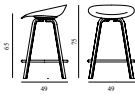

MAT BARSTOOL 65 CM WOOD 15% rabatt ska dras av på angivna priser

Design: Foersom & Hiort-Lorenzen, 2025
Awards: Product of the Year, seating category, Mix Awards, 2024, MetropolisLikes Award, furniture category, MetropolisLikes Awards, 2024 & Green Idea of the Year, Bo Bedre's Design Awards, 2024

Duty Code: 94015900

Made in: Denmark

Construction: Mat Chair collection comprises a hemp shell crafted in a uniquely developed compression process. The base for Mat Chair is crafted from FSC™ certified (FSC-C163461) beech plywood and beech plywood from other controlled sources, or powder coated steel in two color options of Cream or Black. The bar versions with a wooden base feature a footrest ring in powder-coated steel for added comfort and stability. The shell is crafted using a unique blend of 75% hemp fibers, while the remaining 25% constitute a specially developed, recyclable bico binder. The Seaweed variant comprises 69% hemp fibers, 6% eelgrass (seaweed) and 25% binder. If returned to Normann Copenhagen at the end of their life, both shell and base can be recycled.

Maintenance: Clean with a damp cloth.

Mat Barstool 65 cm Beech/Cream

Colli: 1
Size & Weight: H: 75 x W: 49 x D: 49 x SH: 65 cm - 5,5 kg
Packing: Brown Box - H: 88 x L: 55,5 x D: 52 cm - 8,5 kg
Material: Shell: Hemp fibers. Legs: FSC™ certified (FSC-C163461) beech plywood and beech plywood from other controlled sources. Footrest: Powder Coated Steel.
Production time: 2 weeks

Contract Price
SEK 4.284,00