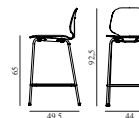

My Chair Barstool 65 cm Chrome & Black

Colli: 1
Size & Weight: H: 92,5 x W: 44 x D: 49,5 x SH: 65 cm - 6 kg
Packing: Brown Box - H: 97 x L: 55 x D: 50,5 cm
Material: Shell: Painted and Lacquered Ash Veneer; Legs: Chrome
Production time: 4 weeks

Contract Price
SEK 4.628,00