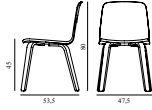

JUST CHAIR WOOD 15% rabatt ska dras av på angivna priser

Design: Iskos-Berlin, 2016
Duty Code: 9401690000
Made in: Poland
Construction: Just consists of a shell and legs made of oak veneer. Just chair is delivered assembled.
Maintenance: Clean with damp cloth.

Just Chair Oak

Colli: 2
Size & Weight: H: 80 x W: 47,5 x D: 53,5 x SH: 45 cm - 5,5 kg
Packing: Brown Box - H: 94,45 x L: 67,7 x D: 57,7 cm - 14 kg
Material: Lacquered Oak Veneer.
Production time: 2 weeks

Contract Price
SEK 3.312,00