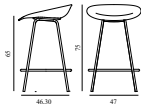

Mat Barstool 65 cm Front Upholstery Seaweed Cream Steel

Colli: 1
Size & Weight: H: 75 x W: 47 x D: 46,3 x SH: 65 cm - 5,1 kg
Packing: Brown Box - H: 88 x L: 55,5 x D: 52 cm
Material: Shell: Hemp Fibers, Eelgrass. Legs: Powder Coated Steel. Upholstery: See price groups
Production time: 8 weeks

713171 Group 1	SEK	<i>Contract Price</i> 5.084,00
713172 Group 2	SEK	<i>Contract Price</i> 5.140,00
713173 Group 3	SEK	<i>Contract Price</i> 5.372,00
713174 Group 4	SEK	<i>Contract Price</i> 5.428,00
713175 Group 5	SEK	<i>Contract Price</i> 5.656,00
713176 Group 6	SEK	<i>Contract Price</i> 6.172,00
713177 Group 7	SEK	<i>Contract Price</i> 6.400,00