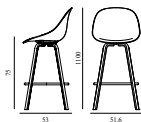

Mat Bar Chair 75 cm Beech/Black

Colli: 1
Size & Weight: H: 110 x W: 51,6 x D: 53 x SH: 75 cm - 6,5 kg
Packing: Brown Box - H: 112 x L: 54 x D: 56 cm - 10 kg
Material: Shell: Hemp fibers. Legs: FSC™ certified (FSC-C163461) beech plywood and beech plywood from other controlled sources. Footrest: Powder Coated Steel.
Production time: 2 weeks

Contract Price
SEK 4.456,00