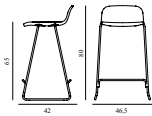

Just Barstool 65 cm w. back Full Upholstery Chrome

Colli: 1
Size & Weight: H: 80 x VV: 46,5 x D: 42 x SH: 65 cm - 6,4 kg
Packing: Brown Box - H: 1150 x L: 520 x D: 500 cm
Material: Shell: Lacquered Oak Veneer, Legs: Chrome, Upholstery: See price groups.
Production time: 6 weeks

709801 Group 1	SEK	<i>Contract Price</i> 7.200,00
709802 Group 2	SEK	<i>Contract Price</i> 7.256,00
709803 Group 3	SEK	<i>Contract Price</i> 7.484,00
709804 Group 4	SEK	<i>Contract Price</i> 7.540,00
709805 Group 5	SEK	<i>Contract Price</i> 7.656,00
709806 Group 6	SEK	<i>Contract Price</i> 8.112,00
709807 Group 7	SEK	<i>Contract Price</i> 8.228,00