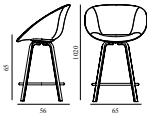

Mat Bar Armchair 65 cm Full Upholstery Beech/Black

Colli: 1
Size & Weight: H: 100 x W: 64 x D: 55 x SH: 65 cm - 8,3 kg
Packing: Brown Box - H: 115 x L: 66 x D: 57 cm - 12,3 kg
Material: Shell: Hemp fibers. Legs: FSC^{TM} certified (FSC-C163461) beech plywood and beech plywood from other controlled sources. Footrest: Powder Coated Steel.
Production time: 8 weeks

713951 Group 1	SEK	<i>Contract Price</i> 7.940,00
713952 Group 2	SEK	<i>Contract Price</i> 8.056,00
713953 Group 3	SEK	<i>Contract Price</i> 8.572,00
713954 Group 4	SEK	<i>Contract Price</i> 8.628,00
713955 Group 5	SEK	<i>Contract Price</i> 8.972,00
713956 Group 6	SEK	<i>Contract Price</i> 10.000,00
713957 Group 7	SEK	<i>Contract Price</i> 10.340,00