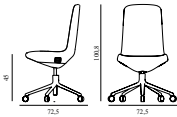

Off Chair Low 5W Gas Lift Black Alu

Colli: 1
Size & Weight: H: 100,8 x W: 72,5 x D: 72,5 x SH: 45 cm - 14 kg
Packing: Brown Box - H: 110 x L: 69 x D: 72 cm - 15 kg
M3: 0,5465
Material: Seat: Rigid PU foam and full upholstery with a steel reinforcement structure inside. Legs and armrests: Black powder coated aluminum with five wheels. Upholstery: See price groups.
Production time: 5 weeks

710381 Group 1	SEK	<i>Contract Price</i> 12.000,00
710382 Group 2	SEK	<i>Contract Price</i> 12.172,00
710383 Group 3	SEK	<i>Contract Price</i> 12.572,00
710384 Group 4	SEK	<i>Contract Price</i> 12.912,00
710385 Group 5	SEK	<i>Contract Price</i> 13.372,00
710386 Group 6	SEK	<i>Contract Price</i> 14.512,00
710387 Group 7	SEK	<i>Contract Price</i> 15.484,00