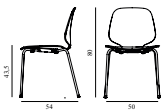

My Chair Black Steel & Walnut

Colli: 1
Size & Weight: H: 80 x W: 50 x D: 54 x SH: 43,5 cm - 6 kg
Packing: Brown Box - H: 100 x L: 54 x D: 67 cm (2 pcs)
Material: Shell: Lacquered Walnut Veneer, Legs: Powder Coated Steel
Production time: 4 weeks

Contract Price
SEK 3.028,00