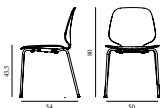

My Chair Full Upholstery Chrome

Colli: 1
Size & Weight: H: 80 x W: 50 x D: 50 x SH: 43,5 cm - 6,2 kg
Packing: Brown Box - H: 100 x L: 54 x D: 67 cm - 9,4 kg
Material: Shell: Oak Veneer, PU Foam and Full Upholstery, Legs: Chrome, Upholstery: See price groups.
Production time: 6 weeks

709971 Group 1	SEK	<i>Contract Price</i> 5.712,00
709972 Group 2	SEK	<i>Contract Price</i> 5.884,00
709973 Group 3	SEK	<i>Contract Price</i> 6.172,00
709974 Group 4	SEK	<i>Contract Price</i> 6.572,00
709975 Group 5	SEK	<i>Contract Price</i> 6.912,00
709976 Group 6	SEK	<i>Contract Price</i> 7.884,00
709977 Group 7	SEK	<i>Contract Price</i> 8.228,00