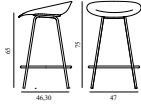

15% rabatt ska dras av på angivna priser

713183 Group 3	SEK	<i>Contract Price</i> 5.372,00
713184 Group 4	SEK	<i>Contract Price</i> 5.428,00
713185 Group 5	SEK	<i>Contract Price</i> 5.656,00
713186 Group 6	SEK	<i>Contract Price</i> 6.172,00
713187 Group 7	SEK	<i>Contract Price</i> 6.400,00

Mat Barstool 65 cm Front Upholstery Seaweed Black Steel

Coll: 1
Size & Weight: H: 75 x W: 47 x D: 46,3 x SH: 65 cm - 5,1 kg
Packing: Brown Box - H: 88 x L: 55,5 x D: 52 cm
Material: Shell: Hemp Fibers, Eelgrass. Legs: Powder Coated Steel. Upholstery: See price groups
Production time: 8 weeks

713191 Group 1	SEK	<i>Contract Price</i> 5.084,00
713192 Group 2	SEK	<i>Contract Price</i> 5.140,00
713193 Group 3	SEK	<i>Contract Price</i> 5.372,00
713194 Group 4	SEK	<i>Contract Price</i> 5.428,00
713195 Group 5	SEK	<i>Contract Price</i> 5.656,00
713196 Group 6	SEK	<i>Contract Price</i> 6.172,00
713197 Group 7	SEK	<i>Contract Price</i> 6.400,00