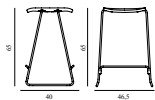

JUST BARSTOOL 65 CM STEEL

Design: Iskos-Berlin, 2016
 Duty Code: 9401790000
 Made in: Poland
 Construction: Just is delivered assembled.
 Maintenance: Clean with damp cloth.

Just Barstool 65 cm Chrome

Colli: 1
 Size & Weight: H: 65 x W: 46,5 x D: 40 x SH: 65 cm - 6,3 kg
 Packing: Brown Box - H: 101,4 x L: 50,7 x D: 50,7 cm - 27,8 kg
 Material: Lacquered Oak Veneer, Legs: Chrome/steel
 Production time: 2 weeks

SEK Contract Price
2.800,00

Just Barstool 65 cm Black Steel

Colli: 1
 Size & Weight: H: 65 x W: 46,5 x D: 40 x SH: 65 cm - 6,3 kg
 Packing: Brown Box - H: 101,4 x L: 50,7 x D: 50,7 cm - 27,8 kg
 Material: Lacquered Oak Veneer or Painted and Lacquered Ash Veneer, Legs: Powder Coated Steel / Chrome.
 Production time: 2 weeks