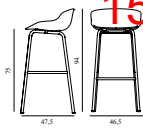

15% rabatt ska dras av på angivna priser

Hyg Barstool 75 cm Full Upholstery Black Steel

Colli: 1
Size & Weight: H: 94 x W: 46,5 x D: 47,5 x SH: 75 cm - 6,6 kg
Packing: Brown Box - H: 96 x L: 49,5 x D: 48,5 cm - 8,6 kg
M3: 0,2305
Material: Shell: Polypropylene with PU foam and full upholstery. Legs: Powder coated steel, Upholstery: See price groups.
Production time: 5 weeks

709661 Group 1	SEK	<i>Contract Price</i> 5.200,00
709662 Group 2	SEK	<i>Contract Price</i> 5.256,00
709663 Group 3	SEK	<i>Contract Price</i> 5.428,00
709664 Group 4	SEK	<i>Contract Price</i> 5.772,00
709665 Group 5	SEK	<i>Contract Price</i> 6.056,00
709666 Group 6	SEK	<i>Contract Price</i> 6.856,00
709667 Group 7	SEK	<i>Contract Price</i> 7.140,00