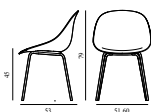

Mat Chair Front Upholstery Hemp Black Steel

Coll: 1
Size & Weight: H: 79 x W: 51,6 x D: 53 x SH: 45 cm - 4,6 kg
Packing: Brown Box - H: 81 x L: 65 x D: 56 cm
Material: Shell: Hemp Fibers. Legs: Powder Coated Steel. Upholstery: See price groups
Production time: 8 weeks

713041 Group 1	SEK	<i>Contract Price</i> 4.912,00
713042 Group 2	SEK	<i>Contract Price</i> 4.972,00