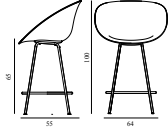

15% rabatt ska dras av på angivna priser

713343 Group 3	SEK	Contract Price 6.572,00
713344 Group 4	SEK	Contract Price 6.628,00
713345 Group 5	SEK	Contract Price 6.856,00
713346 Group 6	SEK	Contract Price 7.600,00
713347 Group 7	SEK	Contract Price 7.828,00

Mat Bar Armchair 65 cm Front Upholstery Seaweed Black Steel

Colli: 1
Size & Weight: H: 100 x W: 64 x D: 55 x SH: 65 cm - 6,6 kg
Packing: Brown Box - H: 111 x L: 66 x D: 57 cm
Material: Shell: Hemp Fibers, Eelgrass. Legs: Powder Coated Steel. Upholstery: See price groups
Production time: 8 weeks

713351 Group 1	SEK	Contract Price 6.112,00
713352 Group 2	SEK	Contract Price 6.228,00
713353 Group 3	SEK	Contract Price 6.572,00
713354 Group 4	SEK	Contract Price 6.628,00
713355 Group 5	SEK	Contract Price 6.856,00
713356 Group 6	SEK	Contract Price 7.600,00
713357 Group 7	SEK	Contract Price 7.828,00

MAT BAR ARMCHAIR 75 CM FRONT UPHOLSTERY STEEL

Design: Foersom & Hiort-Lorenzen, 2023

Duty Code: 94015900

Made in: Denmark

Price Groups: 1) Aquarius, Oceanic

2) Main Line Flax, Remix, Synergy

3) Canvas, Yoredale

4) City Velvet, Steelcut Trio

5) Divina, Divina MD, Divina Melange, Fiord, Hallingdal

6) Vidar, Zero

7) Elle, Ultra Leather