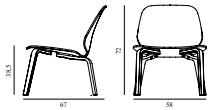

My Chair Lounge Front Upholstery Oak

Colli: 1
Size & Weight: H: 72 x W: 58 x D: 67 x SH: 38,5 cm - 8,9 kg
Packing: Brown Box - H: 76,5 x L: 67 x D: 62,5 cm - 11,9 kg
Material: Shell: Lacquered Oak Veneer, PU Foam and Front Upholstery, Legs: Lacquered Oak Veneer; Upholstery: See price groups.
Production time: 6 weeks

709991 Group 1	SEK	Contract Price 6.684,00
709992 Group 2	SEK	Contract Price 6.856,00
709993 Group 3	SEK	Contract Price 7.084,00
709994 Group 4	SEK	Contract Price 7.256,00
709995 Group 5	SEK	Contract Price 7.428,00
709996 Group 6	SEK	Contract Price 8.056,00
709997 Group 7	SEK	Contract Price 8.284,00