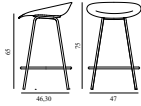

MAT BARSTOOL 65 CM FRONT UPHOLSTERY HEMP STEEL 15% rabatt ska dras av på angivna priser

Design: Foersom & Hiort-Lorenzen, 2023
Duty Code: 94015900
Made in: Denmark
Price Groups: 1) Aquarius, Oceanic
2) Main Line Flax, Remix, Synergy
3) Canvas, Yoredale
4) City Velvet, Steelcut Trio
5) Divina, Divina MD, Divina Melange, Fiord, Hallingdal
6) Vidar, Zero
7) Elle, Ultra Leather

Mat Barstool 65 cm Front Upholstery Hemp Cream Steel

Colli: 1
Size & Weight: H: 75 x W: 47 x D: 46,3 x SH: 65 cm - 5,1 kg
Packing: Brown Box - H: 88 x L: 55,5 x D: 52 cm
Material: Shell: Hemp Fibers. Legs: Powder Coated Steel. Upholstery: See price groups
Production time: 8 weeks

713161 Group 1	SEK	<i>Contract Price</i> 5.084,00
713162 Group 2	SEK	<i>Contract Price</i> 5.140,00
713163 Group 3	SEK	<i>Contract Price</i> 5.372,00
713164 Group 4	SEK	<i>Contract Price</i> 5.428,00
713165 Group 5	SEK	<i>Contract Price</i> 5.656,00
713166 Group 6	SEK	<i>Contract Price</i> 6.172,00
713167 Group 7	SEK	<i>Contract Price</i> 6.400,00