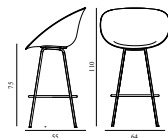

Mat Bar Armchair 75 cm Front Upholstery Hemp Cream Steel

Colli: 1
Size & Weight: H: 110 x W: 64 x D: 55 x SH: 75 cm - 7 kg
Packing: Brown Box - H: 111 x L: 66 x D: 57 cm
Material: Shell: Hemp Fibers. Legs: Powder Coated Steel. Upholstery: See price groups
Production time: 8 weeks

713401 Group 1	SEK	Contract Price 6.112,00
713402 Group 2	SEK	Contract Price 6.228,00
713403 Group 3	SEK	Contract Price 6.572,00
713404 Group 4	SEK	Contract Price 6.628,00
713405 Group 5	SEK	Contract Price 6.856,00
713406 Group 6	SEK	Contract Price 7.600,00
713407 Group 7	SEK	Contract Price 7.828,00