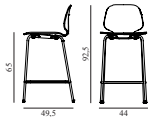

My Chair Barstool 65 cm Full Upholstery Chrome

Colli: 1
Size & Weight: H: 92,5 x W: 44 x D: 49,5 x SH: 65 cm - 7 kg
Packing: Brown Box - H: 97 x L: 55 x D: 50,5 cm - 9,8 kg
Material: Shell: Oak Veneer, PU Foam and Full Upholstery, Legs: Chrome, Upholstery: See price groups.
Production time: 6 weeks

710171 Group 1	SEK	<i>Contract Price</i> 6.340,00
710172 Group 2	SEK	<i>Contract Price</i> 6.400,00
710173 Group 3	SEK	<i>Contract Price</i> 6.740,00
710174 Group 4	SEK	<i>Contract Price</i> 6.972,00
710175 Group 5	SEK	<i>Contract Price</i> 7.256,00
710176 Group 6	SEK	<i>Contract Price</i> 8.172,00
710177 Group 7	SEK	<i>Contract Price</i> 8.512,00