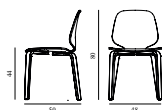

MY CHAIR FULL UPHOLSTERY WOOD 15% rabatt ska dras av på angivna priser

Design: Nicholai Wiig Hansen, 2013
Duty Code: 9401610000
Made in: Lithuania
Price Groups: 1) Oceanic, Aquarius
2) Synergy, Remix, Main Line Flax
3) Yoredale, Canvas
4) Steelcut Trio, City Velvet
5) Hallingdal, Fiord, Divina Melange, Divina MD, Divina
6) Zero, Vidar
7) Ultra Leather, Elle

My Chair Full Upholstery Oak

Colli: 1
Size & Weight: H: 80 x W: 48 x D: 50 x SH: 44 cm - 6,3 kg
Packing: Brown Box - H: 100 x L: 54 x D: 67 cm - 15,6 kg
Material: Shell: Oak Veneer, PU Foam and Full Upholstery, Legs: Lacquered Oak Veneer, Upholstery: See price groups.
Production time: 6 weeks

709941 Group 1	SEK	<i>Contract Price</i> 6.740,00
709942 Group 2	SEK	<i>Contract Price</i> 6.972,00
709943 Group 3	SEK	<i>Contract Price</i> 7.200,00
709944 Group 4	SEK	<i>Contract Price</i> 7.600,00
709945 Group 5	SEK	<i>Contract Price</i> 7.940,00
709946 Group 6	SEK	<i>Contract Price</i> 8.972,00
709947 Group 7	SEK	<i>Contract Price</i> 9.312,00