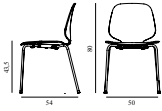

My Chair Front Upholstery Black Steel & Oak

Colli: 1
Size & Weight: H: 80 x VV: 50 x D: 54 x SH: 43,5 cm - 6 kg
Packing: Brown Box - H: 100 x L: 54 x D: 67 cm
Material: Shell: Lacquered Oak Veneer, PU Foam and Front Upholstery, Legs: Powder Coated Steel, Upholstery: See price groups.
Production time: 6 weeks

709911 Group 1	SEK	<i>Contract Price</i> 5.372,00
709912 Group 2	SEK	<i>Contract Price</i> 5.428,00
709913 Group 3	SEK	<i>Contract Price</i> 5.540,00
709914 Group 4	SEK	<i>Contract Price</i> 5.772,00
709915 Group 5	SEK	<i>Contract Price</i> 5.940,00
709916 Group 6	SEK	<i>Contract Price</i> 6.284,00
709917 Group 7	SEK	<i>Contract Price</i> 6.800,00