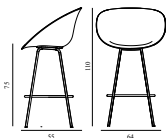

Mat Bar Armchair 75 cm Front Upholstery Seaweed Black Steel

Colli: 1
Size & Weight: H: 110 x W: 64 x D: 55 x SH: 75 cm - 7 kg
Packing: Brown Box - H: 111 x L: 66 x D: 57 cm
Material: Shell: Hemp Fibers, Eelgrass. Legs: Powder Coated Steel. Upholstery: See price groups
Production time: 8 weeks

713431		<i>Contract Price</i>
Group 1	SEK	6.112,00
713432		<i>Contract Price</i>
Group 2	SEK	6.228,00
713433		<i>Contract Price</i>
Group 3	SEK	6.572,00
713434		<i>Contract Price</i>
Group 4	SEK	6.628,00
713435		<i>Contract Price</i>
Group 5	SEK	6.856,00
713436		<i>Contract Price</i>
Group 6	SEK	7.600,00
713437		<i>Contract Price</i>
Group 7	SEK	7.828,00