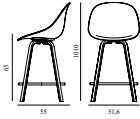

MAT BAR CHAIR 65 CM WOOD 15% rabatt ska dras av på angivna priser

Design: Foersom & Hiort-Lorenzen, 2025
Awards: Product of the Year, seating category, Mix Awards, 2024, MetropolisLikes Award, furniture category, MetropolisLikes Awards, 2024 & Green Idea of the Year, Bo Bedre's Design Awards, 2024

Duty Code: 94015900

Made in: Denmark

Construction: Mat Chair collection comprises a hemp shell crafted in a uniquely developed compression process. The base for Mat Chair is crafted from FSC™ certified (FSC-C163461) beech plywood and beech plywood from other controlled sources, or powder coated steel in two color options of Cream or Black. The bar versions with a wooden base feature a footrest ring in powder-coated steel for added comfort and stability. The shell is crafted using a unique blend of 75% hemp fibers, while the remaining 25% constitute a specially developed, recyclable bico binder. The Seaweed variant comprises 69% hemp fibers, 6% eelgrass (seaweed) and 25% binder. If returned to Normann Copenhagen at the end of their life, both shell and base can be recycled.

Maintenance: Clean with a damp cloth.

Mat Bar Chair 65 cm Beech/Cream

Colli: 1
Size & Weight: H: 101 x W: 51,6 x D: 55 x SH: 65 cm - 6,3 kg
Packing: Brown Box - H: 112 x L: 54 x D: 56 cm - 9,8 kg
Material: Shell: Hemp fibers. Legs: FSC™ certified (FSC-C163461) beech plywood and beech plywood from other controlled sources. Footrest: Powder Coated Steel.
Production time: 2 weeks

Contract Price
SEK 4.456,00