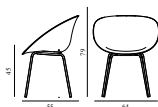

Contract Price
SEK 2.856,00

609203
Hemp

609204
Seaweed

Mat Chair Black Steel

Colli: 1
Size & Weight: H: 79 x W: 51,6 x D: 53 x SH: 45 cm - 4,6 kg
Packing: Brown Box - H: 81 x L: 65 x D: 56 cm
Material: Shell: Hemp Fibers. Legs: Powder Coated Steel.
Production time: 2 weeks

Contract Price
SEK 2.856,00

609205
Hemp

609206
Seaweed

MAT ARMCHAIR STEEL 15% rabatt ska dras av på angivna priser

Design: Foersom & Hiort-Lorenzen, 2023

Duty Code: 94015900

Made in: Denmark

Construction: Mat Chair collection comprises a hemp shell crafted in a uniquely developed compression process and mounted to powder coated steel legs. The shell is crafted using a unique blend of 75% hemp fibers, while the remaining 25% constitute a specially developed, recyclable bico binder. The Seaweed variant comprises 69% hemp fibers, 6% eelgrass (seaweed) and 25% binder. If returned to Normann Copenhagen at the end of their life, both shell and base can be recycled.

Maintenance: Clean with a damp cloth.

Mat Armchair Cream Steel	
Colli:	1
Size & Weight:	H: 79 x W: 64 x D: 55 x SH: 45 cm - 4,5 kg
Packing:	Brown Box - H: 81 x L: 65 x D: 56 cm
Material:	Shell: Hemp Fibers. Legs: Powder Coated Steel.
Production time:	2 weeks
	Contract Price SEK 3.084,00
	609209 Hemp
	609210 Seaweed