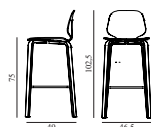

My Chair Barstool 75 cm Full Upholstery Walnut

Colli: 1
Size & Weight: H: 102,5 x W: 46,5 x D: 49 x SH: 75 cm - 7,5 kg
Packing: Brown Box - H: 108 x L: 55 x D: 50,5 cm
Material: Shell: Oak Veneer, PU Foam and Full Upholstery, Legs: Lacquered Walnut Veneer, Upholstery: See price groups.
Production time: 6 weeks

710291 Group 1	SEK	<i>Contract Price</i> 7.828,00
710292 Group 2	SEK	<i>Contract Price</i> 8.056,00
710293 Group 3	SEK	<i>Contract Price</i> 8.456,00
710294 Group 4	SEK	<i>Contract Price</i> 8.628,00
710295 Group 5	SEK	<i>Contract Price</i> 8.972,00
710296 Group 6	SEK	<i>Contract Price</i> 9.884,00
710297 Group 7	SEK	<i>Contract Price</i> 10.172,00