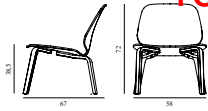

15% rabatt ska dras av på angivna priser

My Chair Lounge Full Upholstery Black

Colli: 1
Size & Weight: H: 72 x W: 58 x D: 67 x SH: 38,5 cm - 9 kg
Packing: Brown Box - H: 76,5 x L: 67 x D: 62,5 cm - 12 kg
Material: Shell: Oak Veneer, PU Foam and Full Upholstery, Legs: Painted and Lacquered Ash Veneer, Upholstery: See price groups.
Production time: 6 weeks

710041 Group 1	SEK	Contract Price 7.656,00
710042 Group 2	SEK	Contract Price 7.772,00
710043 Group 3	SEK	Contract Price 8.056,00
710044 Group 4	SEK	Contract Price 8.572,00
710045 Group 5	SEK	Contract Price 8.972,00
710046 Group 6	SEK	Contract Price 10.228,00
710047 Group 7	SEK	Contract Price 10.684,00

MY CHAIR BARSTOOL 65 CM WOOD

Design: Nicholai Wiig Hansen, 2013
Duty Code: 9401690000
Made in: Lithuania

Construction: My Chair Barstool 65 cm consists of a shell made in molded walnut, oak or in a painted ash veneer version. Comes with legs in chrome legs in chrome, powder coated steel, molded walnut, oak or painted ash veneer. The rubber pieces between the shell and the legs, as well as the plastic parts underneath the ends of the legs, are specially designed for Normann Copenhagen for My Chair. My Chair Barstool with chrome and steel legs are stackable - up to 6 pcs. The chair is delivered assembled. Load capacity: Max. 150 kg dynamic weight. Seat Depth: 42 cm.

Maintenance: Clean with damp cloth.