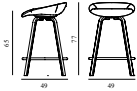

Mat Barstool 65 cm Full Upholstery Beech/Black

Colli: 1
Size & Weight: H: 75 x W: 49 x D: 49 x SH: 65 cm - 6,6 kg
Packing: Brown Box - H: 88 x L: 55,5 x D: 52 cm - 9,6 kg
Material: Shell: Hemp fibers. Legs: FSC certified (FSC-C163461) beech plywood and beech plywood from other controlled sources. Footrest: Powder Coated Steel.
Production time: 8 weeks

713871 Group 1	SEK	Contract Price 6.400,00
713872 Group 2	SEK	Contract Price 6.456,00
713873 Group 3	SEK	Contract Price 6.800,00
713874 Group 4	SEK	Contract Price 6.856,00
713875 Group 5	SEK	Contract Price 7.028,00
713876 Group 6	SEK	Contract Price 7.712,00
713877 Group 7	SEK	Contract Price 7.940,00