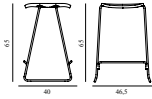

JUST BARSTOOL 65 CM FULL UPHOLSTERY STEEL 15% rabatt ska dras av på angivna priser

Design: Iskos-Berlin, 2014
Awards: Interior Innovation Award – Selection 2014, Germany
Duty Code: 9401710000
Made in: Poland
Price Groups: 1) Oceanic, Aquarius
2) Synergy, Remix, Main Line Flax
3) Yoredale, Canvas
4) Steelcut Trio, City Velvet
5) Hallingdal, Fiord, Divina Melange, Divina MD, Divina
6) Zero, Vidar
7) Ultra Leather, Elle

Just Barstool 65 cm Full Upholstery Black Steel

Colli: 1
Size & Weight: H: 65 x W: 46,5 x D: 40 x SH: 65 cm - 6,3 kg
Packing: Brown Box - H: 1000 x L: 500 x D: 500 cm
Material: Shell: Lacquered Oak Veneer, Legs: Powder Coated Steel, Upholstery: See price groups.
Production time: 6 weeks

709771 Group 1	SEK	<i>Contract Price</i> 6.172,00
709772 Group 2	SEK	<i>Contract Price</i> 6.284,00
709773 Group 3	SEK	<i>Contract Price</i> 6.340,00
709774 Group 4	SEK	<i>Contract Price</i> 6.512,00
709775 Group 5	SEK	<i>Contract Price</i> 6.684,00
709776 Group 6	SEK	<i>Contract Price</i> 7.084,00
709777 Group 7	SEK	<i>Contract Price</i> 7.312,00