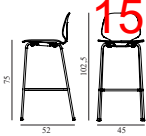

15% rabatt ska dras av på angivna priser

My Chair Barstool 75 cm Front Upholstery Black Steel & Walnut

Colli: 1
Size & Weight: H: 102,5 x W: 45 x D: 52 x SH: 75 cm - 7,2 kg
Packing: Brown Box - H: 108 x L: 55 x D: 50,5 cm
M3: 0,3
Material: Shell: Lacquered Walnut Veneer, PU Foam and Front Upholstery, Legs: Powder Coated Steel, Upholstery: See price groups.
Production time: 6 weeks

710261 Group 1	SEK	<i>Contract Price</i> 5.540,00
710262 Group 2	SEK	<i>Contract Price</i> 5.712,00
710263 Group 3	SEK	<i>Contract Price</i> 5.884,00
710264 Group 4	SEK	<i>Contract Price</i> 6.000,00
710265 Group 5	SEK	<i>Contract Price</i> 6.172,00
710266 Group 6	SEK	<i>Contract Price</i> 6.684,00
710267 Group 7	SEK	<i>Contract Price</i> 6.856,00