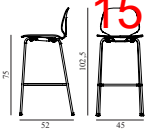

15% rabatt ska dras av på angivna priser

My Chair Barstool 75 cm Front Upholstery Chrome & Black

Colli: 1
Size & Weight: H: 102,5 x W: 45 x D: 52 x SH: 75 cm - 7,2 kg
Packing: Brown Box - H: 108 x L: 55 x D: 50,5 cm
Material: Shell: Painted and Lacquered Ash Veneer, PU Foam and Front Upholstery, Legs: Chrome, Upholstery: See price groups.
Production time: 6 weeks

710241 Group 1	SEK	<i>Contract Price</i> 6.172,00
710242 Group 2	SEK	<i>Contract Price</i> 6.340,00
710243 Group 3	SEK	<i>Contract Price</i> 6.456,00
710244 Group 4	SEK	<i>Contract Price</i> 6.628,00
710245 Group 5	SEK	<i>Contract Price</i> 6.800,00
710246 Group 6	SEK	<i>Contract Price</i> 7.312,00
710247 Group 7	SEK	<i>Contract Price</i> 7.484,00