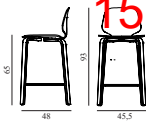

15% rabatt ska dras av på angivna priser

My Chair Barstool 65 cm Full Upholstery Walnut

Colli: 1
Size & Weight: H: 92,5 x W: 45,5 x D: 48 x SH: 65 cm - 6,3 kg
Packing: Brown Box - H: 97 x L: 55 x D: 50,5 cm - 9,1 kg
Material: Shell: Oak Veneer, PU Foam and Full Upholstery, Legs: Lacquered Walnut Veneer, Upholstery: See price groups.
Production time: 6 weeks

710151 Group 1	SEK	<i>Contract Price</i> 7.772,00
710152 Group 2	SEK	<i>Contract Price</i> 8.000,00
710153 Group 3	SEK	<i>Contract Price</i> 8.340,00
710154 Group 4	SEK	<i>Contract Price</i> 8.572,00
710155 Group 5	SEK	<i>Contract Price</i> 8.912,00
710156 Group 6	SEK	<i>Contract Price</i> 9.828,00
710157 Group 7	SEK	<i>Contract Price</i> 10.112,00