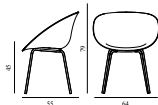

Mat Armchair Front Upholstery Hemp Black Steel

Coll: I
Size & Weight: H: 79 x W: 64 x D: 55 x SH: 45 cm - 4,5 kg
Packing: Brown Box - H: 81 x L: 65 x D: 56 cm
Material: Shell: Hemp Fibers. Legs: Powder Coated Steel. Upholstery: See price groups
Production time: 8 weeks

713101 Group 1	SEK	<i>Contract Price</i> 5.428,00
713102 Group 2	SEK	<i>Contract Price</i> 5.484,00