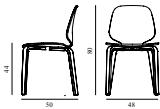

MAT CHAIR GLIDES

15% rabatt ska dras av på angivna priser

Duty Code: 9401999090

Made in: Denmark

Construction: Different types of flooring require different types of glides.

Maintenance: We recommend to check the glides every 3-6 months. If worn down, please replace.

Mat Glides			
	920287 PP / Black	SEK	Contract Price 112,00
	920288 PE for wood w. felt / Black	SEK	Contract Price 112,00

MY CHAIR WOOD

Design: Nicholai Wiig Hansen, 2013

Awards: Interior Innovation Award – Winner 2014, Germany

Duty Code: 9401690000

Made in: Lithuania

Construction: My Chair consists of a shell made in molded walnut, oak or a painted ash veneer version. Comes with legs in chrome, powder coated steel or molded walnut, oak or painted ash veneer. The rubber pieces between the shell and the legs, as well as the plastic parts underneath the ends of the legs, are specially designed for Normann Copenhagen for My Chair. My Chair with chrome and steel legs are stackable - up to 6 pcs. The chair is delivered assembled. Load capacity: Max. 150 kg dynamic weight. Seat Depth: 42 cm.

Maintenance: Clean with damp cloth.

My Chair Oak			
Collit:	1		
Size & Weight:	H: 80 x W: 48 x D: 50 x SH: 44 cm - 6 kg		
Packing:	Brown Box - H: 100 x L: 54 x D: 67 cm - 15,4 kg		
Material:	Shell and Legs: Lacquered Oak Veneer		
Production time:	4 weeks		
		SEK	Contract Price 3.140,00
	601113 Oak