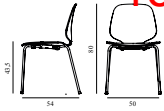

15% rabatt ska dras av på angivna priser

My Chair Black Steel & Black

Colli:	1
Size & Weight:	H: 80 x VV: 50 x D: 54 x SH: 43,5 cm - 6 kg
Packing:	Brown Box - H: 100 x L: 54 x D: 67 cm (2 pcs)
Material:	Shell: Painted and Lacquered Ash Veneer, Legs: Powder Coated Steel
Production time:	4 weeks