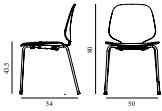

MY CHAIR CHROME & STEEL

15% rabatt ska dras av på angivna priser

Design: Nicholai Wiig Hansen, 2013
Awards: Interior Innovation Award – Winner 2014, Germany
Duty Code: 9401790000
Made in: Lithuania
Construction: My Chair consists of a shell made in molded walnut, oak or a painted ash veneer. Comes with legs in chrome, powder coated steel or molded walnut, oak or painted ash veneer. The rubber pieces between the shell and the legs, as well as the plastic parts underneath the ends of the legs, are specially designed for Normann Copenhagen for My Chair. My Chair with chrome and steel legs are stackable - up to 6 pcs. The chair is delivered assembled. Load capacity: Max. 150 kg dynamic weight. Seat Depth: 42 cm.
Maintenance: Clean with damp cloth.

My Chair Chrome & Oak

Colli: 1
Size & Weight: H: 80 x W: 50 x D: 54 x SH: 43,5 cm - 6 kg
Packing: Brown Box - H: 100 x L: 54 x D: 67 cm (2 pcs)
Material: Shell: Lacquered Oak Veneer, Legs: Chrome
Production time: 4 weeks

Contract Price
SEK 3.428,00