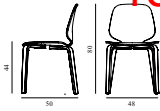

15% rabatt ska dras av på angivna priser

My Chair Front Upholstery Walnut

Collis: 1
Size & Weight: H: 80 x W: 48 x D: 50 x SH: 44 cm - 6,6 kg
Packing: Brown Box - H: 100 x L: 54 x D: 67 cm - 9,6 kg
Material: Shell: Lacquered Walnut Veneer, PU Foam and Front Upholstery, Legs: Lacquered Walnut Veneer, Upholstery: See price groups.
Production time: 6 weeks

709861 Group 1	SEK	<i>Contract Price</i> 4.684,00
709862 Group 2	SEK	<i>Contract Price</i> 4.800,00
709863 Group 3	SEK	<i>Contract Price</i> 5.028,00
709864 Group 4	SEK	<i>Contract Price</i> 5.200,00
709865 Group 5	SEK	<i>Contract Price</i> 5.372,00
709866 Group 6	SEK	<i>Contract Price</i> 6.000,00
709867 Group 7	SEK	<i>Contract Price</i> 6.172,00