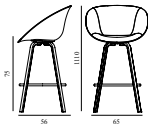

Mat Bar Armchair 75 cm Full Upholstery Beech/Black

Colli: 1
Size & Weight: H: 110 x W: 64 x D: 55 x SH: 75 cm - 8.5 kg
Packing: Brown Box - H: 115 x L: 66 x D: 57 cm - 12 kg
Material: Shell: Hemp fibers. Legs: FSC certified (FSC-C163461) beech plywood and beech plywood from other controlled sources. Footrest: Powder Coated Steel.
Production time: 8 weeks

713971 Group 1	SEK	Contract Price 7.940,00
713972 Group 2	SEK	Contract Price 8.056,00
713973 Group 3	SEK	Contract Price 8.572,00
713974 Group 4	SEK	Contract Price 8.628,00
713975 Group 5	SEK	Contract Price 8.972,00
713976 Group 6	SEK	Contract Price 10.000,00
713977 Group 7	SEK	Contract Price 10.340,00