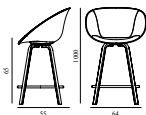

Mat Bar Armchair 65 cm Front Upholstery Seaweed Beech/Cream

Colli: 1
Size & Weight: H: 100 x W: 64 x D: 55 x SH: 65 cm - 7,8 kg
Packing: Brown Box - H: 115 x L: 66 x D: 57 cm - 10,6 kg
Material: Shell: Hemp fibers, eelgrass (seaweed). Legs: FSC certified (FSC-C163461) beech plywood and beech plywood from other controlled sources. Footrest: Powder Coated Steel.
Production time: 8 weeks