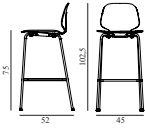

My Chair Barstool 75 cm Front Upholstery Black Steel & Oak

Colli: 1
Size & Weight: H: 102,5 x W: 45 x D: 52 x SH: 75 cm - 7,2 kg
Packing: Brown Box - H: 108 x L: 55 x D: 50,5 cm
Material: Shell: Lacquered Oak Veneer, PU Foam and Front Upholstery, Legs: Powder Coated Steel, Upholstery: See price groups.
Production time: 6 weeks

710251 Group 1	SEK	<i>Contract Price</i> 5.540,00
710252 Group 2	SEK	<i>Contract Price</i> 5.712,00
710253 Group 3	SEK	<i>Contract Price</i> 5.884,00
710254 Group 4	SEK	<i>Contract Price</i> 6.000,00
710255 Group 5	SEK	<i>Contract Price</i> 6.172,00
710256 Group 6	SEK	<i>Contract Price</i> 6.684,00
710257 Group 7	SEK	<i>Contract Price</i> 6.856,00