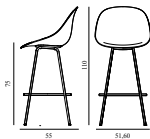

Mat Bar Chair 75 cm Front Upholstery Seaweed Cream Steel

Coll: 1
Size & Weight: H: 110 x W: 51,6 x D: 55 x SH: 75 cm - 5,7 kg
Packing: Brown Box - H: 112 x L: 54,5 x D: 52 cm
Material: Shell: Hemp Fibers, Eelgrass. Legs: Powder Coated Steel. Upholstery: See price groups
Production time: 8 weeks

713371		<i>Contract Price</i>
Group 1	SEK	5.884,00
713372		<i>Contract Price</i>
Group 2	SEK	5.940,00
713373		<i>Contract Price</i>
Group 3	SEK	6.284,00
713374		<i>Contract Price</i>
Group 4	SEK	6.340,00
713375		<i>Contract Price</i>
Group 5	SEK	6.572,00
713376		<i>Contract Price</i>
Group 6	SEK	7.200,00
713377		<i>Contract Price</i>
Group 7	SEK	7.428,00