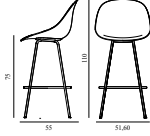

MAT BAR CHAIR 75 CM FRONT UPHOLSTERY HEMP CREAM STEEL 15% rabatt ska dras av på angivna priser

Design: Foersom & Hiort-Lorenzen, 2023

Duty Code: 94015900

Made in: Denmark

Price Groups: 1) Aquarius, Oceanic

2) Main Line Flax, Remix, Synergy

3) Canvas, Yoredale

4) City Velvet, Steelcut Trio

5) Divina, Divina MD, Divina Melange, Fiord, Hallingdal

6) Vidar, Zero

7) Elle, Ultra Leather

Mat Bar Chair 75 cm Front Upholstery Hemp Cream Steel

Coll: 1
Size & Weight: H: 110 x W: 51,6 x D: 55 x SH: 75 cm - 5,7 kg
Packing: Brown Box - H: 112 x L: 54,5 x D: 52 cm
Material: Shell: Hemp Fibers. Legs: Powder Coated Steel. Upholstery: See price groups
Production time: 8 weeks

713361		<i>Contract Price</i>
Group 1	SEK	5.884,00
713362		<i>Contract Price</i>
Group 2	SEK	5.940,00
713363		<i>Contract Price</i>
Group 3	SEK	6.284,00
713364		<i>Contract Price</i>
Group 4	SEK	6.340,00
713365		<i>Contract Price</i>
Group 5	SEK	6.572,00
713366		<i>Contract Price</i>
Group 6	SEK	7.200,00
713367		<i>Contract Price</i>
Group 7	SEK	7.428,00