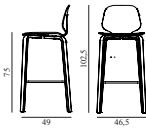

My Chair Barstool 75 cm Front Upholstery Black

Colli: 1
Size & Weight: H: 102,5 x W: 47 x D: 49 x SH: 75 cm - 7,3 kg
Packing: Brown Box - H: 108 x L: 55 x D: 50,5 cm
Material: Shell: Painted and Lacquered Ash Veneer; PU Foam and Front Upholstery; Legs: Painted and Lacquered Ash Veneer; Upholstery: See price groups.
Production time: 6 weeks

710211 Group 1	SEK	<i>Contract Price</i> 6.684,00
710212 Group 2	SEK	<i>Contract Price</i> 6.856,00
710213 Group 3	SEK	<i>Contract Price</i> 6.972,00
710214 Group 4	SEK	<i>Contract Price</i> 7.140,00
710215 Group 5	SEK	<i>Contract Price</i> 7.312,00
710216 Group 6	SEK	<i>Contract Price</i> 7.828,00
710217 Group 7	SEK	<i>Contract Price</i> 8.000,00