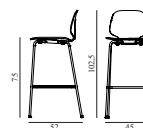

My Chair Barstool 75 cm Chrome & Black

Colli: 1
Size & Weight: H: 102,5 x W: 45 x D: 52 x SH: 75 cm - 6,4 kg
Packing: Brown Box - H: 108 x L: 55 x D: 50,5 cm
Material: Shell: Painted and Lacquered Ash Veneer, Legs: Chrome
Production time: 4 weeks

SEK Contract Price
4.628,00