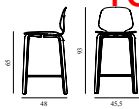

15% rabatt ska dras av på angivna priser

My Chair Barstool 65 cm Black

Colli: 1
Size & Weight: H: 93 x W: 45,5 x D: 48 x SH: 65 cm - 6,2 kg
Packing: Brown Box - H: 97 x L: 55 x D: 50,5 cm - 9 kg
Material: Shell and Legs: Painted and Lacquered Ash Veneer
Production time: 4 weeks

Contract Price
SEK 4.628,00