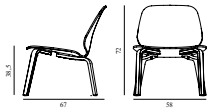

My Chair Lounge Full Upholstery Walnut

Colli: 1
Size & Weight: H: 72 x W: 58 x D: 67 x SH: 38,5 cm - 9,8 kg
Packing: Brown Box - H: 76,5 x L: 67 x D: 62,5 cm - 12,8 kg
Material: Shell: Oak Veneer, PU Foam and Full Upholstery, Legs: Lacquered Walnut Veneer; Upholstery: See price groups.
Production time: 6 weeks

710031 Group 1	SEK	<i>Contract Price</i> 7.540,00
710032 Group 2	SEK	<i>Contract Price</i> 7.772,00
710033 Group 3	SEK	<i>Contract Price</i> 8.228,00
710034 Group 4	SEK	<i>Contract Price</i> 8.572,00
710035 Group 5	SEK	<i>Contract Price</i> 8.972,00
710036 Group 6	SEK	<i>Contract Price</i> 10.228,00
710037 Group 7	SEK	<i>Contract Price</i> 10.684,00