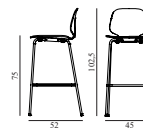

My Chair Barstool 75 cm Black Steel & Oak

Colli: 1
Size & Weight: H: 102,5 x W: 45 x D: 52 x SH: 75 cm - 6,4 kg
Packing: Brown Box - H: 108 x L: 55 x D: 50,5 cm
Material: Shell: Lacquered Oak Veneer, Legs: Powder Coated Steel
Production time: 4 weeks

SEK Contract Price
3.884,00