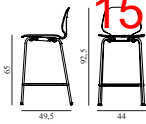

15% rabatt ska dras av på angivna priser

My Chair Barstool 65 cm Front Upholstery Black Steel & Oak

Coll: 1
Size & Weight: H: 92,5 x W: 44 x D: 49,5 x SH: 65 cm - 6,3 kg
Packing: Brown Box - H: 97 x L: 55 x D: 50,5 cm
Material: Shell: Lacquered Oak Veneer, PU Foam and Front Upholstery, Legs: Powder Coated Steel, Upholstery: See price groups.
Production time: 6 weeks

710111 Group 1	SEK	<i>Contract Price</i> 5.140,00
710112 Group 2	SEK	<i>Contract Price</i> 5.256,00
710113 Group 3	SEK	<i>Contract Price</i> 5.372,00
710114 Group 4	SEK	<i>Contract Price</i> 5.600,00
710115 Group 5	SEK	<i>Contract Price</i> 5.772,00
710116 Group 6	SEK	<i>Contract Price</i> 6.228,00
710117 Group 7	SEK	<i>Contract Price</i> 6.400,00