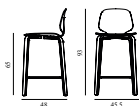

My Chair Barstool 65 cm Walnut

Colli: 1
Size & Weight: H: 93 x W: 45,5 x D: 48 x SH: 65 cm - 6,2 kg
Packing: Brown Box - H: 97 x L: 55 x D: 50,5 cm - 9 kg
Material: Shell and Legs: Lacquered Walnut Veneer
Production time: 4 weeks

SEK Contract Price
4.740,00