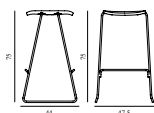

Just Barstool 75 cm Full Upholstery Chrome

Colli: 1
Size & Weight: H: 75 x VV: 47,5 x D: 44 x SH: 75 cm - 6,9 kg
Packing: Brown Box - H: 1000 x L: 500 x D: 500 cm
Material: Shell: Lacquered Oak Veneer, Legs: Chrome, Upholstery: See price groups.
Production time: 6 weeks

709831 Group 1	SEK	<i>Contract Price</i> 6.172,00
709832 Group 2	SEK	<i>Contract Price</i> 6.284,00
709833 Group 3	SEK	<i>Contract Price</i> 6.340,00
709834 Group 4	SEK	<i>Contract Price</i> 6.512,00
709835 Group 5	SEK	<i>Contract Price</i> 6.684,00
709836 Group 6	SEK	<i>Contract Price</i> 7.084,00
709837 Group 7	SEK	<i>Contract Price</i> 7.256,00