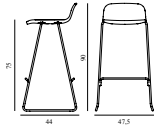

Just Barstool 65 cm w. Back Chrome

Colli: 1
 Size & Weight: H: 80 x W: 46,5 x D: 42 x SH: 65 cm - 6,8 kg
 Packing: Brown Box - H: 106,4 x L: 50,7 x D: 48,7 cm - 29,8 kg
 Material: Lacquered Black Stained Brown Ash, Legs: Chrome/ steel
 Production time: 2 weeks

Contract Price
 SEK 2.800,00

15% rabatt ska dras av på angivna priser

Just Barstool 65 cm w. Back Black Steel

Colli: 1
 Size & Weight: H: 80 x W: 46,5 x D: 42 x SH: 65 cm - 6,8 kg
 Packing: Brown Box - H: 106,4 x L: 50,7 x D: 48,7 cm - 29,8 kg
 Material: Lacquered Oak Veneer or Painted and Lacquered Ash Veneer; Legs: Powder Coated Steel / Chrome
 Production time: 2 weeks

Contract Price
 SEK 2.800,00

JUST BARSTOOL 75 CM W. BACK STEEL

Design: Iskos-Berlin, 2016
 Duty Code: 9401790000
 Made in: Poland
 Construction: Just is delivered assembled.
 Maintenance: Clean with damp cloth.

Just Barstool 75 cm w. Back Chrome

Colli: 1
 Size & Weight: H: 90 x W: 47,5 x D: 44 x SH: 75 cm - 7 kg
 Packing: Brown Box - H: 116,4 x L: 52,7 x D: 50,7 cm - 24 kg
 Material: Lacquered Oak Veneer; Legs: Chrome/ steel
 Production time: 2 weeks