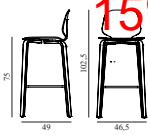

15% rabatt ska dras av på angivna priser

My Chair Barstool 75 cm Full Upholstery Black

Colli: 1
Size & Weight: H: 102,5 x W: 46,5 x D: 49 x SH: 75 cm - 7,5 kg
Packing: Brown Box - H: 108 x L: 55 x D: 50,5 cm
Material: Shell: Oak Veneer, PU Foam and Full Upholstery, Legs: Painted and Lacquered Ash Veneer, Upholstery: See price groups.
Production time: 6 weeks

710301 Group 1	SEK	<i>Contract Price</i> 8.000,00
710302 Group 2	SEK	<i>Contract Price</i> 8.056,00
710303 Group 3	SEK	<i>Contract Price</i> 8.284,00
710304 Group 4	SEK	<i>Contract Price</i> 8.628,00
710305 Group 5	SEK	<i>Contract Price</i> 8.972,00
710306 Group 6	SEK	<i>Contract Price</i> 9.884,00
710307 Group 7	SEK	<i>Contract Price</i> 10.172,00

MY CHAIR BARSTOOL 75 CM FULL UPHOLSTERY STEEL

Design: Nicholai Wiig Hansen, 2013
Duty Code: 9401710000
Made in: Lithuania
Price Groups: 1) Oceanic, Aquarius
2) Synergy, Remix, Main Line Flax
3) Yoredale, Canvas
4) Steelcut Trio, City Velvet
5) Hallingdal, Fiord, Divina Melange, Divina MD, Divina
6) Zero, Vidar
7) Ultra Leather, Elle