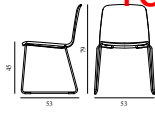

15% rabatt ska dras av på angivna priser

Just Chair Full Upholstery Chrome

Colli: 1
Size & Weight: H: 79 x W: 53 x D: 53 x SH: 45 cm - 7,2 kg
Packing: Brown Box - H: 104,5 x L: 67,5 x D: 57 cm - 18 kg
Material: Shell: Ash Veneer, PU Foam, Legs: Chrome, Upholstery: See price groups.
Production time: 6 weeks

709761 Group 1	SEK	Contract Price 6.740,00
709762 Group 2	SEK	Contract Price 6.856,00
709763 Group 3	SEK	Contract Price 7.256,00
709764 Group 4	SEK	Contract Price 7.372,00
709765 Group 5	SEK	Contract Price 7.656,00
709766 Group 6	SEK	Contract Price 8.512,00
709767 Group 7	SEK	Contract Price 8.800,00

JUST BARSTOOL 65 CM STEEL

Design: Iskos-Berlin, 2016
Duty Code: 9401790000
Made in: Poland
Construction: Just is delivered assembled.
Maintenance: Clean with damp cloth.