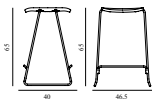

Just Barstool 65 cm Full Upholstery Chrome

Colli: 1
Size & Weight: H: 65 x W: 46,5 x D: 40 x SH: 65 cm - 6,3 kg
Packing: Brown Box - H: 1000 x L: 500 x D: 500 cm
Material: Shell: Lacquered Oak Veneer, Legs: Chrome, Upholstery: See price groups.
Production time: 6 weeks

709791 Group 1	SEK	<i>Contract Price</i> 6.172,00
709792 Group 2	SEK	<i>Contract Price</i> 6.284,00
709793 Group 3	SEK	<i>Contract Price</i> 6.340,00
709794 Group 4	SEK	<i>Contract Price</i> 6.512,00
709795 Group 5	SEK	<i>Contract Price</i> 6.684,00
709796 Group 6	SEK	<i>Contract Price</i> 7.084,00
709797 Group 7	SEK	<i>Contract Price</i> 7.256,00