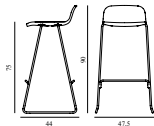

Just Barstool 75 cm w. Back Black Steel

Colli: 1
Size & Weight: H: 90 x W: 47,5 x D: 44 x SH: 75 cm - 7 kg
Packing: Brown Box - H: 116,4 x L: 52,7 x D: 50,7 cm - 24 kg
Material: Lacquered Oak Veneer or Painted and Lacquered Ash Veneer; Legs: Powder Coated Steel / Chrome
Production time: 2 weeks

Contract Price
SEK 2.800,00