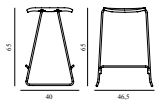

JUST BARSTOOL 65 CM STEEL

Design: Iskos-Berlin, 2016
 Duty Code: 9401790000
 Made in: Poland
 Construction: Just is delivered assembled.
 Maintenance: Clean with damp cloth.

Just Barstool 65 cm Chrome

Colli: 1
 Size & Weight: H: 65 x W: 46,5 x D: 40 x SH: 65 cm - 6,3 kg
 Packing: Brown Box - H: 101,4 x L: 50,7 x D: 50,7 cm - 27,8 kg
 Material: Lacquered Oak Veneer, Legs: Chrome/steel
 Production time: 2 weeks