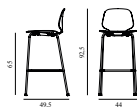

My Chair Barstool 65 cm Front Upholstery Chrome & Oak

Colli: 1
Size & Weight: H: 92,5 x W: 44 x D: 49,5 x SH: 65 cm - 6,3 kg
Packing: Brown Box - H: 97 x L: 55 x D: 50,5 cm
Material: Shell: Lacquered Oak Veneer, PU Foam and Front Upholstery, Legs: Chrome, Upholstery: See price groups.
Production time: 6 weeks

710081 Group 1	SEK	Contract Price 6.172,00
710082 Group 2	SEK	Contract Price 6.340,00
710083 Group 3	SEK	Contract Price 6.456,00
710084 Group 4	SEK	Contract Price 6.628,00
710085 Group 5	SEK	Contract Price 6.800,00
710086 Group 6	SEK	Contract Price 7.312,00
710087 Group 7	SEK	Contract Price 7.484,00