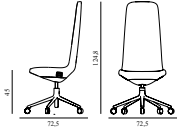

OFF CHAIR HIGH 5W GAS LIFT 15% rabatt ska dras av på angivna priser

Design: Simon Legald, 2022
Duty Code: 9401390000
Made in: Lithuania
Price Groups: 1) Oceanic, Aquarius
2) Synergy, Remix, Main Line Flax
3) Yoredale, Canvas
4) Steelcut Trio, City Velvet
5) Hallingdal, Fiord, Divina Melange, Divina MD, Divina
6) Zero, Vidar
7) Ultra Leather, Elle

Off Chair High 5W Gas Lift Alu

Colli: 1
Size & Weight: H: 124,8 x W: 72,5 x D: 72,5 x SH: 45 cm - 16,2 kg
Packing: Brown Box - H: 134 x L: 69 x D: 72 cm - 17,2 kg
M3: 0,6657
Material: Seat: Rigid PU foam and full upholstery with a steel reinforcement structure inside, Legs and armrests: Polished aluminum with five wheels, Upholstery: See price groups.
Production time: 5 weeks

710531 Group 1	SEK	<i>Contract Price</i> 12.456,00
710532 Group 2	SEK	<i>Contract Price</i> 12.572,00
710533 Group 3	SEK	<i>Contract Price</i> 13.084,00
710534 Group 4	SEK	<i>Contract Price</i> 13.428,00
710535 Group 5	SEK	<i>Contract Price</i> 13.940,00
710536 Group 6	SEK	<i>Contract Price</i> 15.200,00
710537 Group 7	SEK	<i>Contract Price</i> 16.400,00