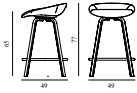

MAT BARSTOOL 65 CM FULL UPHOLSTERY WOOD 15% rabatt ska dras av på angivna priser

Design: Foersom & Hiort-Lorenzen, 2025
Awards: Product of the Year, seating category, Mix Awards, 2024, MetropolisLikes Award, furniture category, MetropolisLikes Awards, 2024 & Green Idea of the Year, Bo Bedre's Design Awards, 2024

Duty Code: 94015900

Made in: Denmark

Price Groups: 1) Aquarius, Oceanic
2) Main Line Flax, Remix, Synergy
3) Canvas, Yoredale
4) City Velvet, Steelcut Trio
5) Divina, Divina MD, Divina Melange, Fiord, Hallingdal
6) Vidar, Zero
7) Elle, Ultra Leather

Mat Barstool 65 cm Full Upholstery Beech/Cream

Colli: 1
Size & Weight: H: 75 x W: 49 x D: 49 x SH: 65 cm - 6,6 kg
Packing: Brown Box - H: 88 x L: 55,5 x D: 52 cm - 9,6 kg
Material: Shell: Hemp fibers. Legs: FSC certified (FSC-C163461) beech plywood and beech plywood from other controlled sources. Footrest: Powder Coated Steel.
Production time: 8 weeks

713861 Group 1	SEK	Contract Price 6.400,00
713862 Group 2	SEK	Contract Price 6.456,00
713863 Group 3	SEK	Contract Price 6.800,00
713864 Group 4	SEK	Contract Price 6.856,00
713865 Group 5	SEK	Contract Price 7.028,00
713866 Group 6	SEK	Contract Price 7.712,00
713867 Group 7	SEK	Contract Price 7.940,00