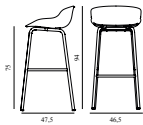

Hyg Barstool 75 cm Full Upholstery Olive Steel

Colli: 1
Size & Weight: H: 94 x W: 46,5 x D: 47,5 x SH: 75 cm - 6,6 kg
Packing: Brown Box - H: 96 x L: 49,5 x D: 48,5 cm - 8,6 kg
M3: 0,2305
Material: Shell: Polypropylene with PU foam and full upholstery. Legs: Powder coated steel, Upholstery: See price groups.
Production time: 5 weeks

709671 Group 1	SEK	<i>Contract Price</i> 5.200,00
709672 Group 2	SEK	<i>Contract Price</i> 5.256,00
709673 Group 3	SEK	<i>Contract Price</i> 5.428,00
709674 Group 4	SEK	<i>Contract Price</i> 5.772,00
709675 Group 5	SEK	<i>Contract Price</i> 6.056,00
709676 Group 6	SEK	<i>Contract Price</i> 6.856,00
709677 Group 7	SEK	<i>Contract Price</i> 7.140,00