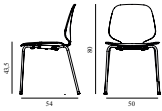

My Chair Chrome & Walnut

Colli: 1
Size & Weight: H: 80 x W: 50 x D: 54 x SH: 43,5 cm - 6 kg
Packing: Brown Box - H: 100 x L: 54 x D: 67 cm (2 pcs)
Material: Shell: Lacquered Walnut Veneer, Legs: Chrome
Production time: 4 weeks

Contract Price
SEK 3.712,00