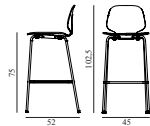

My Chair Barstool 75 cm Front Upholstery Chrome & Walnut

Colli: 1
Size & Weight: H: 102,5 x W: 45 x D: 52 x SH: 75 cm - 7,2 kg
Packing: Brown Box - H: 108 x L: 55 x D: 50,5 cm
Material: Shell: Lacquered Walnut Veneer, PU Foam and Front Upholstery, Legs: Chrome, Upholstery: See price groups.
Production time: 6 weeks

710231 Group 1	SEK	<i>Contract Price</i> 6.628,00
710232 Group 2	SEK	<i>Contract Price</i> 6.740,00
710233 Group 3	SEK	<i>Contract Price</i> 6.912,00
710234 Group 4	SEK	<i>Contract Price</i> 7.028,00
710235 Group 5	SEK	<i>Contract Price</i> 7.200,00
710236 Group 6	SEK	<i>Contract Price</i> 7.712,00
710237 Group 7	SEK	<i>Contract Price</i> 7.884,00