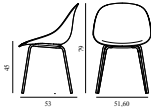

Mat Chair Front Upholstery Seaweed Cream Steel

Coll: 1
Size & Weight: H: 79 x W: 51,6 x D: 53 x SH: 45 cm - 4,6 kg
Packing: Brown Box - H: 81 x L: 65 x D: 56 cm
Material: Shell: Hemp Fibers, Eelgrass. Legs: Powder Coated Steel. Upholstery: See price groups
Production time: 8 weeks

713031 Group 1	SEK	<i>Contract Price</i> 4.912,00
713032 Group 2	SEK	<i>Contract Price</i> 4.972,00
713033 Group 3	SEK	<i>Contract Price</i> 5.312,00
713034 Group 4	SEK	<i>Contract Price</i> 5.372,00
713035 Group 5	SEK	<i>Contract Price</i> 5.600,00
713036 Group 6	SEK	<i>Contract Price</i> 6.228,00
713037 Group 7	SEK	<i>Contract Price</i> 6.456,00