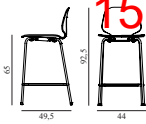

15% rabatt ska dras av på angivna priser

My Chair Barstool 65 cm Front Upholstery Black Steel & Black

Colli: 1
Size & Weight: H: 92,5 x W: 44 x D: 49,5 x SH: 65 cm - 6,3 kg
Packing: Brown Box - H: 97 x L: 55 x D: 50,5 cm
Material: Shell: Painted and Lacquered Ash Veneer, PU Foam and Front Upholstery, Legs: Powder Coated Steel, Upholstery: See price groups.
Production time: 6 weeks

710131 Group 1	SEK	Contract Price 5.140,00
710132 Group 2	SEK	Contract Price 5.256,00
710133 Group 3	SEK	Contract Price 5.372,00
710134 Group 4	SEK	Contract Price 5.600,00
710135 Group 5	SEK	Contract Price 5.772,00
710136 Group 6	SEK	Contract Price 6.228,00
710137 Group 7	SEK	Contract Price 6.400,00

MY CHAIR BARSTOOL 65 CM FULL UPHOLSTERY WOOD

Design: Nicholai Wiig Hansen, 2013
Duty Code: 9401610000
Made in: Lithuania
Price Groups: 1) Oceanic, Aquarius
2) Synergy, Remix, Main Line Flax
3) Yoredale, Canvas
4) Steelcut Trio, City Velvet
5) Hallingdal, Fiord, Divina Melange, Divina MD, Divina
6) Zero, Vidar
7) Ultra Leather, Elle