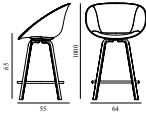

MAT BAR ARMCHAIR 65 cm Front Upholstery Hemp Beech/Cream

15% rabatt ska dras av på angivna priser

Design: Foersom & Hiort-Lorenzen, 2025
Awards: Product of the Year; seating category, Mix Awards, 2024, MetropolisLikes Award, furniture category, MetropolisLikes Awards, 2024 & Green Idea of the Year; Bo Bedre's Design Awards, 2024
Duty Code: 94015900
Made in: Denmark
Price Groups: 1) Aquarius, Oceanic
2) Main Line Flax, Remix, Synergy
3) Canvas, Yoredale
4) City Velvet, Steelcut Trio
5) Divina, Divina MD, Divina Melange, Fiord, Hallingdal
6) Vidar, Zero
7) Elle, Ultra Leather

Mat Bar Armchair 65 cm Front Upholstery Hemp Beech/Cream

Colli: 1
Size & Weight: H: 100 x W: 64 x D: 55 x SH: 65 cm - 7,8 kg
Packing: Brown Box - H: 115 x L: 66 x D: 57 cm - 11,8 kg
Material: Shell: Hemp fibers. Legs: FSC certified (FSC-C163461) beech plywood and beech plywood from other controlled sources. Footrest: Powder Coated Steel.
Production time: 8 weeks

713721 Group 1	SEK	Contract Price 7.084,00
713722 Group 2	SEK	Contract Price 7.140,00
713723 Group 3	SEK	Contract Price 7.484,00
713724 Group 4	SEK	Contract Price 7.540,00
713725 Group 5	SEK	Contract Price 7.828,00
713726 Group 6	SEK	Contract Price 8.512,00
713727 Group 7	SEK	Contract Price 8.800,00