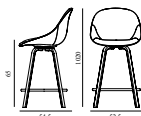

15% rabatt ska dras av på angivna priser

713701 Group 1	SEK	Contract Price 6.800,00
713702 Group 2	SEK	Contract Price 6.856,00
713703 Group 3	SEK	Contract Price 7.200,00
713704 Group 4	SEK	Contract Price 7.256,00
713705 Group 5	SEK	Contract Price 7.484,00
713706 Group 6	SEK	Contract Price 8.112,00
713707 Group 7	SEK	Contract Price 8.340,00

Mat Bar Chair 65 cm Front Upholstery Seaweed Beech/Black

Colli: 1
Size & Weight: H: 101 x W: 51,6 x D: 55 x SH: 65 cm - 6,9 kg
Packing: Brown Box - H: 112 x L: 54 x D: 56 cm - 10,4 kg
Material: Shell: Hemp fibers, eelgrass (seaweed). Legs: FSC certified (FSC-C163461) beech plywood and beech plywood from other controlled sources. Footrest: Powder Coated Steel.
Production time: 8 weeks

713711 Group 1	SEK	Contract Price 6.800,00
713712 Group 2	SEK	Contract Price 6.856,00
713713 Group 3	SEK	Contract Price 7.200,00
713714 Group 4	SEK	Contract Price 7.256,00
713715 Group 5	SEK	Contract Price 7.484,00
713716 Group 6	SEK	Contract Price 8.112,00
713717 Group 7	SEK	Contract Price 8.340,00