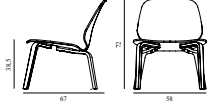

MY CHAIR LOUNGE FULL UPHOLSTERY

15% rabatt ska dras av på angivna priser

Design: Nicholai Wiig Hansen, 2013
Duty Code: 9401610000
Made in: Lithuania
Price Groups: 1) Oceanic, Aquarius
2) Synergy, Remix, Main Line Flax
3) Yoredale, Canvas
4) Steelcut Trio, City Velvet
5) Hallingdal, Fiord, Divina Melange, Divina MD, Divina
6) Zero, Vidar
7) Ultra Leather, Elle

My Chair Lounge Full Upholstery Oak

Colli: 1
Size & Weight: H: 72 x W: 58 x D: 67 x SH: 38,5 cm - 9,8 kg
Packing: Brown Box - H: 76,5 x L: 67 x D: 62,5 cm - 12,8 kg
Material: Shell: Oak Veneer, PU Foam and Full Upholstery, Legs: Lacquered Oak Veneer; Upholstery: See price groups.
Production time: 6 weeks

710021 Group 1	SEK	<i>Contract Price</i> 7.540,00
710022 Group 2	SEK	<i>Contract Price</i> 7.772,00
710023 Group 3	SEK	<i>Contract Price</i> 8.228,00
710024 Group 4	SEK	<i>Contract Price</i> 8.572,00
710025 Group 5	SEK	<i>Contract Price</i> 8.972,00
710026 Group 6	SEK	<i>Contract Price</i> 10.228,00
710027 Group 7	SEK	<i>Contract Price</i> 10.684,00