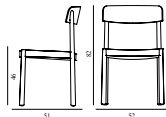

Timb Chair Upholstery

Colli: 1
Size & Weight: H: 82 x W: 52 x D: 51 x SH: 46 cm - 7,5 kg
Packing: Brown Box - H: 85 x L: 56 x D: 54 cm - 9,2 kg
M3: 0,257
Material: Frame: Painted and lacquered ash. Seat and back: Painted and lacquered ash veneer. Upholstery: PU foam and Ultra leather.

Contract Price
SEK 4.000,00