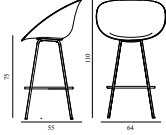

Contract Price
SEK 3.772,00

609249
Hemp

609250
Seaweed

Mat Bar Armchair 65 cm Black Steel

Colli: 1
Size & Weight: H: 100 x W: 64 x D: 55 x SH: 65 cm - 6,6 kg
Packing: Brown Box - H: 111 x L: 66 x D: 57 cm
Material: Shell: Hemp Fibers. Legs: Powder Coated Steel.
Production time: 2 weeks

Contract Price
SEK 3.772,00

609251
Hemp

609252
Seaweed

MAT BAR ARMCHAIR 75 CM STEEL 15% rabatt ska dras av på angivna priser

Design: Foersom & Hiort-Lorenzen, 2023
Duty Code: 94015900
Made in: Denmark

Construction: Mat Chair collection comprises a hemp shell crafted in a uniquely developed compression process and mounted to powder coated steel legs. The shell is crafted using a unique blend of 75% hemp fibers, while the remaining 25% constitute a specially developed, recyclable bico binder. The Seaweed variant comprises 69% hemp fibers, 6% eelgrass (seaweed) and 25% binder. If returned to Normann Copenhagen at the end of their life, both shell and base can be recycled.

Maintenance: Clean with a damp cloth.

Mat Bar Armchair 75 cm Cream Steel

Colli: 1
Size & Weight: H: 110 x W: 64 x D: 55 x SH: 75 cm - 7 kg
Packing: Brown Box - H: 111 x L: 66 x D: 57 cm
Material: Shell: Hemp Fibers. Legs: Powder Coated Steel.
Production time: 2 weeks

Contract Price
SEK 3.772,00

609257
Hemp

609258
Seaweed

Mat Bar Armchair 75 cm Black Steel

Colli: 1
Size & Weight: H: 110 x W: 64 x D: 55 x SH: 75 cm - 7 kg
Packing: Brown Box - H: 111 x L: 66 x D: 57 cm
Material: Shell: Hemp Fibers. Legs: Powder Coated Steel.
Production time: 2 weeks