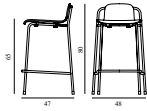

STUDIO BARSTOOL 65 CM STEEL 15% rabatt ska dras av på angivna priser

Design: Simon Legald, 2018
Duty Code: 9401790000
Made in: Lithuania
Construction: Studio is made in molded oak veneer. Comes with a clear lacquer or in a painted version. Legs are made of powder coated steel tubes. Stackable.
Maintenance: Clean with damp cloth.

Studio Barstool 65 cm Black Steel

Colli: 1
Size & Weight: H: 80 x VV: 48 x D: 47 x SH: 65 cm - 5,3 kg
Packing: Brown Box - H: 92 x L: 56 x D: 53 cm - 7,7 kg
M3: 0,2731
Material: Shell: Lacquered Oak Veneer or Painted and Lacquered Ash Veneer, Legs: Powder Coated Steel
Production time: 2 weeks

Contract Price
SEK 3.028,00

	601791 Oak		601792 Light Grey		601793 Brown		601794 Green
	601795 Black						

STUDIO BARSTOOL 65 CM FRONT UPHOLSTERY STEEL

Design: Simon Legald, 2018
Duty Code: 9401710000
Price Groups: 1) Oceanic, Aquarius
2) Synergy, Remix, Main Line Flax
3) Yoredale, Canvas
4) Steelcut Trio, City Velvet
5) Hallingdal, Fiord, Divina Melange, Divina MD, Divina
6) Zero, Vidar
7) Ultra Leather, Elle

Studio Barstool 65 cm Front Upholstery Oak & Black Steel

Colli: 1
Size & Weight: H: 80 x VV: 48 x D: 47 x SH: 65 cm - 5,6 kg
Packing: Brown Box - H: 92 x L: 56 x D: 53 cm - 8 kg
M3: 0,2731
Material: Shell: Lacquered Oak Veneer and Front Upholstery, Legs: Powder Coated Steel, Upholstery: See price groups.
Production time: 5 weeks

711341 Group 1	Contract Price SEK 5.140,00
711342 Group 2	Contract Price SEK 5.256,00
711343 Group 3	Contract Price SEK 5.484,00
711344 Group 4	Contract Price SEK 5.484,00
711345 Group 5	Contract Price SEK 5.712,00
711346 Group 6	Contract Price SEK 6.056,00
711347 Group 7	Contract Price SEK 6.284,00