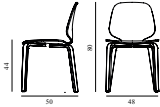

15% rabatt ska dras av på angivna priser

SEK 2.912,00

601140
Black

MY CHAIR FRONT UPHOLSTERY WOOD

Design: Nicholai Wiig Hansen, 2013
Duty Code: 9401610000
Made in: Lithuania
Price Groups: 1) Oceanic, Aquarius
2) Synergy, Remix, Main Line Flax
3) Yoredale, Canvas
4) Steelcut Trio, City Velvet
5) Hallingdal, Fiord, Divina Melange, Divina MD, Divina
6) Zero, Vidar
7) Ultra Leather, Elle

My Chair Front Upholstery Oak

Coll: 1
Size & Weight: H: 80 x W: 48 x D: 50 x SH: 44 cm - 6,6 kg
Packing: Brown Box - H: 100 x L: 54 x D: 67 cm - 9,6 kg
Material: Shell: Lacquered Oak Veneer, PU Foam and Front Upholstery, Legs: Lacquered Oak Veneer, Upholstery: See price groups.
Production time: 6 weeks

709851 Group 1	SEK	Contract Price 4.684,00
709852 Group 2	SEK	Contract Price 4.800,00
709853 Group 3	SEK	Contract Price 5.028,00
709854 Group 4	SEK	Contract Price 5.200,00
709855 Group 5	SEK	Contract Price 5.372,00
709856 Group 6	SEK	Contract Price 6.000,00
709857 Group 7	SEK	Contract Price 6.172,00