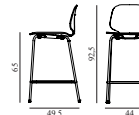

My Chair Barstool 65 cm Chrome & Walnut

Colli: 1
Size & Weight: H: 92,5 x W: 44 x D: 49,5 x SH: 65 cm - 6 kg
Packing: Brown Box - H: 97 x L: 55 x D: 50,5 cm
Material: Shell: Lacquered Walnut Veneer; Legs: Chrome
Production time: 4 weeks

Contract Price
SEK 4.912,00