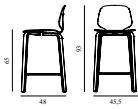

MY CHAIR BARSTOOL 65 CM FRONT UPHOLSTERY OAK 15% rabatt ska dras av på angivna priser

Design: Nicholai Wiig Hansen, 2013
Duty Code: 9401610000
Made in: Lithuania
Price Groups: 1) Oceanic, Aquarius
2) Synergy, Remix, Main Line Flax
3) Yoredale, Canvas
4) Steelcut Trio, City Velvet
5) Hallingdal, Fiord, Divina Melange, Divina MD, Divina
6) Zero, Vidar
7) Ultra Leather, Elle

My Chair Barstool 65 cm Front Upholstery Oak

Colli: 1
Size & Weight: H: 93 x W: 45,5 x D: 48 x SH: 65 cm - 6,2 kg
Packing: Brown Box - H: 97 x L: 55 x D: 50,5 cm
Material: Shell: Lacquered Oak Veneer, PU Foam and Front Upholstery, Legs: Lacquered Oak Veneer, Upholstery: See price groups.
Production time: 6 weeks

710051 Group 1	SEK	<i>Contract Price</i> 6.684,00
710052 Group 2	SEK	<i>Contract Price</i> 6.856,00
710053 Group 3	SEK	<i>Contract Price</i> 6.972,00
710054 Group 4	SEK	<i>Contract Price</i> 7.140,00
710055 Group 5	SEK	<i>Contract Price</i> 7.312,00
710056 Group 6	SEK	<i>Contract Price</i> 7.828,00
710057 Group 7	SEK	<i>Contract Price</i> 8.000,00