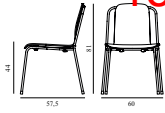

15% rabatt ska dras av på angivna priser

Studio Chair Black Steel

Colli:	1
Size & Weight:	H: 81 x VV: 60 x D: 57,5 x SH: 44 cm - 5,3 kg
Packing:	Brown Box - H: 92 x L: 65 x D: 60 cm - 7,9 kg
M3:	0,3588
Material:	Shell: Lacquered Oak Veneer or Painted and Lacquered Ash Veneer; Legs: Powder Coated Steel
Production time:	2 weeks