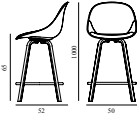

MAT BAR CHAIR 65 CM FRONT UPHOLSTERY WOOD 15% rabatt ska dras av på angivna priser

Design: Foersom & Hiort-Lorenzen, 2025
Awards: Product of the Year; seating category, Mix Awards, 2024, MetropolisLikes Award, furniture category, MetropolisLikes Awards, 2024 & Green Idea of the Year; Bo Bedre's Design Awards, 2024

Duty Code: 94015900

Made in: Denmark

1. Price Groups:
1) Aquarius, Oceanic
  2) Main Line Flax, Remix, Synergy
  3) Canvas, Yoredale
  4) City Velvet, Steelcut Trio
  5) Divina, Divina MD, Divina Melange, Fiord, Hallingdal
  6) City Velvet, Steelcut Trio
  7) Elle, Ultra Leather

Mat Bar Chair 65 cm Front Upholstery Hemp Beech/Cream

Coll: I
Size & Weight: H: 101 x W: 51,6 x D: 55 x SH: 65 cm - 6,9 kg
Packing: Brown Box - H: 112 x L: 54 x D: 56 cm - 10,4 kg
Material: Shell: Hemp fibers. Legs: FSC certified (FSC-C163461) beech plywood and beech plywood from other controlled sources. Footrest: Powder Coated Steel.
Production time: 8 weeks

713681 Group 1	SEK	Contract Price 6.800,00
713682 Group 2	SEK	Contract Price 6.856,00
713683 Group 3	SEK	Contract Price 7.200,00
713684 Group 4	SEK	Contract Price 7.256,00
713685 Group 5	SEK	Contract Price 7.484,00
713686 Group 6	SEK	Contract Price 8.112,00
713687 Group 7	SEK	Contract Price 8.340,00