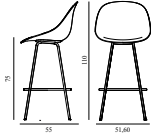

Contract Price
SEK 3.540,00

609233
Hemp

609234
Seaweed

Mat Bar Chair 65 cm Black Steel

Colli: 1
Size & Weight: H: 101 x W: 51,6 x D: 55 x SH: 65 cm - 5,3 kg
Packing: Brown Box - H: 112 x L: 54,5 x D: 52 cm
Material: Shell: Hemp Fibers. Legs: Powder Coated Steel.
Production time: 2 weeks

Contract Price
SEK 3.540,00

609235
Hemp

609236
Seaweed

MAT BAR CHAIR 75 CM STEEL 15% rabatt ska dras av på angivna priser

Design: Foersom & Hiort-Lorenzen, 2023

Duty Code: 94015900

Made in: Denmark

Construction: Mat Chair collection comprises a hemp shell crafted in a uniquely developed compression process and mounted to powder coated steel legs. The shell is crafted using a unique blend of 75% hemp fibers, while the remaining 25% constitute a specially developed, recyclable bico binder. The Seaweed variant comprises 69% hemp fibers, 6% eelgrass (seaweed) and 25% binder. If returned to Normann Copenhagen at the end of their life, both shell and base can be recycled.

Maintenance: Clean with a damp cloth.

Mat Bar Chair 75 cm Cream Steel

Collis: 1
Size & Weight: H: 110 x W: 51,6 x D: 55 x SH: 75 cm - 5,7 kg
Packing: Brown Box - H: 112 x L: 54,5 x D: 52 cm
Material: Shell: Hemp Fibers. Legs: Powder Coated Steel.
Production time: 2 weeks

Contract Price
SEK 3.540,00

609241
Hemp

609242
Seaweed

Mat Bar Chair 75 cm Black Steel

Collis: 1
Size & Weight: H: 110 x W: 51,6 x D: 55 x SH: 75 cm - 5,7 kg
Packing: Brown Box - H: 112 x L: 54,5 x D: 52 cm
Material: Shell: Hemp Fibers. Legs: Powder Coated Steel.
Production time: 2 weeks