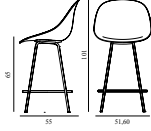

MAT BAR CHAIR 65 CM FULL UPHOLSTERY STEEL 15% rabatt ska dras av på angivna priser

Design: Foersom & Hiort-Lorenzen, 2023
Duty Code: 94015900
Made in: Denmark
Price Groups: 1) Aquarius, Oceanic
2) Main Line Flax, Remix, Synergy
3) Canvas, Yoredale
4) City Velvet, Steelcut Trio
5) Divina, Divina MD, Divina Melange, Fiord, Hallingdal
6) Vidar, Zero
7) Elle, Ultra Leather

Mat Bar Chair 65 cm Full Upholstery Cream Steel

Coll: 1
Size & Weight: H: 101 x W: 64 x D: 55 x SH: 65 cm - 5,3 kg
Packing: Brown Box - H: 112 x L: 54,5 x D: 52 cm
Material: Shell: Hemp Fibers. Legs: Powder Coated Steel. Upholstery: See price groups
Production time: 8 weeks

713521 Group 1	SEK	Contract Price 6.400,00
713522 Group 2	SEK	Contract Price 6.512,00
713523 Group 3	SEK	Contract Price 6.972,00
713524 Group 4	SEK	Contract Price 7.028,00
713525 Group 5	SEK	Contract Price 7.372,00
713526 Group 6	SEK	Contract Price 8.340,00
713527 Group 7	SEK	Contract Price 8.684,00