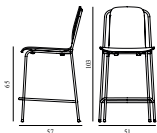

STUDIO BARSTOOL 65 CM FULL UPHOLSTERY

15% rabatt ska dras av på angivna priser

Design: Simon Legald, 2018
Duty Code: 9401710000
Made in: Denmark
Price Groups: 1) Oceanic, Aquarius
2) Synergy, Remix, Main Line Flax
3) Yoredale, Canvas
4) Steelcut Trio, City Velvet
5) Hallingdal, Fiord, Divina Melange, Divina MD, Divina
6) Zero, Vidar
7) Ultra Leather, Elle

Studio Barstool 65 cm Full Upholstery Black Steel		
Coll:	1	
Size & Weight:	H: 80 x W: 48 x D: 47 x SH: 65 cm - 5,9 kg	
Packing:	Brown Box - H: 92 x L: 56 x D: 53 cm - 8,3 kg	
M3:	0,2731	
Material:	Shell: Full Upholstery, Legs: Powder Coated Steel, Upholstery: See price groups.	
Production time:	5 weeks	
711391 Group 1	SEK	Contract Price 4.800,00
711392 Group 2	SEK	Contract Price 4.800,00
711393 Group 3	SEK	Contract Price 5.028,00
711394 Group 4	SEK	Contract Price 5.140,00
711395 Group 5	SEK	Contract Price 5.372,00
711396 Group 6	SEK	Contract Price 5.828,00
711397 Group 7	SEK	Contract Price 6.056,00

STUDIO BAR CHAIR 65 CM STEEL

Design: Simon Legald, 2020
Duty Code: 9401790000
Made in: Lithuania
Construction: Studio bar chair is made in molded oak veneer. Comes with a clear lacquer or in a painted version. Legs are made of powder coated steel tubes.

Studio Bar Chair 65 cm Black Steel			
Coll:	1		
Size & Weight:	H: 103 x W: 52 x D: 57 x SH: 65 cm - 7 kg		
Packing:	Brown Box - H: 104,5 x L: 53 x D: 59 cm - 9 kg		
Material:	Shell: Lacquered or painted and lacquered oak veneer; Legs: Powder coated steel.		
Production time:	2 weeks		
			Contract Price 3.940,00
601955 Oak	601956 Light Grey	601957 Brown	601958 Green
601959 Black