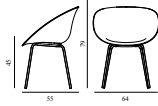

Mat Armchair Full Upholstery Black Steel

Colli: 1
Size & Weight: H: 79 x W: 64 x D: 55 x SH: 45 cm - 4,5 kg
Packing: Brown Box - H: 81 x L: 65 x D: 56 cm
Material: Shell: Hemp Fibers. Legs: Powder Coated Steel. Upholstery: See price groups
Production time: 8 weeks

713471 Group 1	SEK	<i>Contract Price</i> 6.284,00
713472 Group 2	SEK	<i>Contract Price</i> 6.456,00
713473 Group 3	SEK	<i>Contract Price</i> 6.912,00
713474 Group 4	SEK	<i>Contract Price</i> 7.028,00
713475 Group 5	SEK	<i>Contract Price</i> 7.372,00
713476 Group 6	SEK	<i>Contract Price</i> 8.400,00
713477 Group 7	SEK	<i>Contract Price</i> 8.740,00