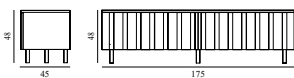

Rib Sideboard Low

Colli: 1
Size & Weight: H: 48 x W: 175 x D: 45 cm - 37 kg
Packing: Brown Box - H: 52 x L: 181 x D: 43 cm - 48 kg
Material: Lacquered oak veneer or painted and lacquered oak veneer

	609500 Oak	Contract Price	SEK	16.972,00
	609501 Soft Black	Contract Price	SEK	16.972,00