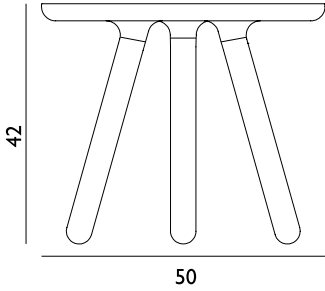

Maintenance: Clean with damp cloth. Please be careful with sharp objects and objects made of metal as they may cause scratches on the plastic composite tabletop.

Tablo Table Small

Collis: 1
 Size & Weight: H: 42 x Ø: 50 cm - 4,9 kg
 Packing: Brown Box - H: 19 x L: 57 x D: 57 cm - 6,5 kg
 M3: 0,0596
 Material: Plastic Composite, Ash