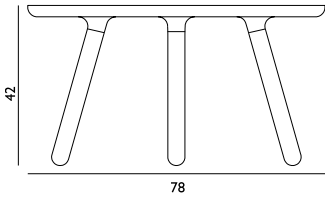

Tablo Table Large

Collis: 1
Size & Weight: H: 42 x Ø: 78 cm - 11 kg
Packing: Brown Box - H: 19 x L: 85 x D: 85 cm - 13,5 kg
M3: 0,1341
Material: Plastic Composite, Ash

Contract Price
SEK 4.400,00

	602105 White
	602115 Black
	602145 Grey