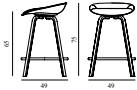

MAT BARSTOOL 65 CM FRONT UPHOLSTERY HEMP BEECH/CREAM

15% rabatt ska dras av på angivna priser

Design: Foersom & Hiort-Lorenzen, 2025
Awards: Product of the Year, seating category, Mix Awards, 2024, MetropolisLikes Award, furniture category, MetropolisLikes Awards, 2024 & Green Idea of the Year; Bo Bedre's Design Awards, 2024

Duty Code: 94015900
Made in: Denmark

Price Groups: 1) Aquarius, Oceanic
2) Main Line Flax, Remix, Synergy
3) Canvas, Yoredale
4) City Velvet, Steelcut Trio
5) Divina, Divina MD, Divina Melange, Fiord, Hallingdal
6) Vidar, Zero
7) Elle, Ultra Leather

Mat Barstool 65 cm Front Upholstery Hemp Beech/Cream

Colli: 1
Size & Weight: H: 75 x W: 49 x D: 49 x SH: 65 cm - 6,1 kg
Packing: Brown Box - H: 88 x L: 55,5 x D: 52 cm - 9,1 kg
Material: Shell: Hemp fibers. Legs: FSC certified (FSC-C163461) beech plywood and beech plywood from other controlled sources. Footrest: Powder Coated Steel.
Production time: 8 weeks

713121 Group 1	SEK	Contract Price 6.000,00
713122 Group 2	SEK	Contract Price 6.056,00
713123 Group 3	SEK	Contract Price 6.284,00
713124 Group 4	SEK	Contract Price 6.340,00
713125 Group 5	SEK	Contract Price 6.572,00
713126 Group 6	SEK	Contract Price 7.140,00
713127 Group 7	SEK	Contract Price 7.312,00