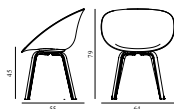

MAT ARMCHAIR WOOD 15% rabatt ska dras av på angivna priser

Design: Foersom & Hiort-Lorenzen, 2025

Duty Code: 94015900

Made in: Denmark

Construction: Mat Chair collection comprises a hemp shell crafted in a uniquely developed compression process. The base for Mat Chair is crafted from FSC certified (FSC-C163461) beech plywood and beech plywood from other controlled sources, or powder coated steel in two color options of Cream or Black. The bar versions with a wooden base feature a footrest ring in powder-coated steel for added comfort and stability. The shell is crafted using a unique blend of 75% hemp fibers, while the remaining 25% constitute a specially developed, recyclable bico binder. The Seaweed variant comprises 69% hemp fibers, 6% eelgrass (seaweed) and 25% binder. If returned to Normann Copenhagen at the end of their life, both shell and base can be recycled.

Maintenance: Clean with a damp cloth.

Mat Armchair Beech

Colli: 1
Size & Weight: H: 79 x W: 64 x D: 55 x SH: 45 cm - 5,1 kg
Packing: Brown Box - H: 84 x L: 65 x D: 56 cm - 7,9 kg
Material: Shell: Hemp fibers. Legs: FSC certified (FSC-C163461) beech plywood and beech plywood from other controlled sources.
Production time: 2 weeks

Contract Price
SEK 3.772,00