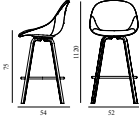

MAT BAR CHAIR 75 CM FRONT UPHOLSTERY HEMP BEECH/CREAM

15% rabatt ska dras av på angivna priser

Design: Foersom & Hiort-Lorenzen, 2025
Awards: Product of the Year; seating category, Mix Awards, 2024, MetropolisLikes Award, furniture category, MetropolisLikes Awards, 2024 & Green Idea of the Year; Bo Bedre's Design Awards, 2024
Duty Code: 94015900
Made in: Denmark
Price Groups: 1) Aquarius, Oceanic
2) Main Line Flax, Remix, Synergy
3) Canvas, Yoredale
4) City Velvet, Steelcut Trio
5) Divina, Divina MD, Divina Melange, Fiord, Hallingdal
6) Vidar, Zero
7) Elle, Ultra Leather

Mat Bar Chair 75 cm Front Upholstery Hemp Beech/Cream

Colli: 1
Size & Weight: H: 110 x W: 51,6 x D: 53 x SH: 75 cm - 7,1 kg
Packing: Brown Box - H: 115 x L: 66 x D: 57 cm - 10,6 kg
Material: Shell: Hemp fibers. Legs: FSC certified (FSC-C163461) beech plywood and beech plywood from other controlled sources. Footrest: Powder Coated Steel.
Production time: 8 weeks

713761 Group 1	SEK	Contract Price 6.800,00
713762 Group 2	SEK	Contract Price 6.856,00
713763 Group 3	SEK	Contract Price 7.200,00
713764 Group 4	SEK	Contract Price 7.256,00
713765 Group 5	SEK	Contract Price 7.484,00
713766 Group 6	SEK	Contract Price 8.112,00
713767 Group 7	SEK	Contract Price 8.340,00