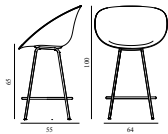

Mat Bar Armchair 65 cm Full Upholstery Black Steel

Colli: 1
Size & Weight: H: 100 x W: 64 x D: 55 x SH: 65 cm - 6,6 kg
Packing: Brown Box - H: 111 x L: 66 x D: 57 cm
Material: Shell: Hemp Fibers. Legs: Powder Coated Steel. Upholstery: See price groups
Production time: 8 weeks

713571		<i>Contract Price</i>
Group 1	SEK	7.028,00
713572		<i>Contract Price</i>
Group 2	SEK	7.140,00
713573		<i>Contract Price</i>
Group 3	SEK	7.600,00
713574		<i>Contract Price</i>
Group 4	SEK	7.712,00
713575		<i>Contract Price</i>
Group 5	SEK	8.056,00
713576		<i>Contract Price</i>
Group 6	SEK	9.084,00
713577		<i>Contract Price</i>
Group 7	SEK	9.428,00