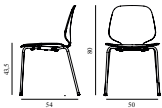

My Chair Front Upholstery Chrome & Walnut

Colli: 1
Size & Weight: H: 80 x W: 50 x D: 54 x SH: 43,5 cm - 6,1 kg
Packing: Brown Box - H: 100 x L: 54 x D: 67 cm
Material: Shell: Lacquered Walnut Veneer, PU Foam and Front Upholstery, Legs: Chrome, Upholstery: See price groups.
Production time: 6 weeks

709891 Group 1	SEK	<i>Contract Price</i> 5.140,00
709892 Group 2	SEK	<i>Contract Price</i> 5.200,00
709893 Group 3	SEK	<i>Contract Price</i> 5.372,00
709894 Group 4	SEK	<i>Contract Price</i> 5.600,00
709895 Group 5	SEK	<i>Contract Price</i> 5.772,00
709896 Group 6	SEK	<i>Contract Price</i> 6.400,00
709897 Group 7	SEK	<i>Contract Price</i> 6.572,00