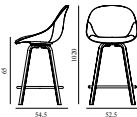

Mat Bar Chair 65 cm Front Upholstery Hemp Beech/Black

Coll: I
Size & Weight: H: 101 x W: 51,6 x D: 55 x SH: 65 cm - 6,9 kg
Packing: Brown Box - H: 112 x L: 54 x D: 56 cm - 10,4 kg
Material: Shell: Hemp fibers. Legs: FSC certified (FSC-C163461) beech plywood and beech plywood from other controlled sources. Footrest: Powder Coated Steel.
Production time: 8 weeks

713691 Group 1	SEK	Contract Price 6.800,00
713692 Group 2	SEK	Contract Price 6.856,00
713693 Group 3	SEK	Contract Price 7.200,00
713694 Group 4	SEK	Contract Price 7.256,00
713695 Group 5	SEK	Contract Price 7.484,00
713696 Group 6	SEK	Contract Price 8.112,00
713697 Group 7	SEK	Contract Price 8.340,00