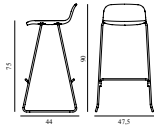

JUST BARSTOOL 15 CM FULL UPHOLSTERY W/ BACK STEEL 15% rabatt ska dras av på angivna priser

Design: Iskos-Berlin, 2014
Duty Code: 9401710000
Made in: Poland
Price Groups: 1) Oceanic, Aquarius
2) Synergy, Remix, Main Line Flax
3) Yoredale, Canvas
4) Steelcut Trio, City Velvet
5) Hallingdal, Fiord, Divina Melange, Divina MD, Divina
6) Zero, Vidar
7) Ultra Leather, Elle

Just Barstool 75 cm w. back Full Upholstery Black Steel

Colli: 1
Size & Weight: H: 90 x VV: 47,5 x D: 44 x SH: 75 cm - 7 kg
Packing: Brown Box - H: 1150 x L: 520 x D: 500 cm
Material: Shell: Lacquered Oak Veneer, Legs: Powder Coated Steel, Upholstery: See price groups.
Production time: 6 weeks

709821 Group 1	SEK	<i>Contract Price</i> 7.200,00
709822 Group 2	SEK	<i>Contract Price</i> 7.256,00
709823 Group 3	SEK	<i>Contract Price</i> 7.484,00
709824 Group 4	SEK	<i>Contract Price</i> 7.540,00
709825 Group 5	SEK	<i>Contract Price</i> 7.656,00
709826 Group 6	SEK	<i>Contract Price</i> 8.112,00
709827 Group 7	SEK	<i>Contract Price</i> 8.228,00