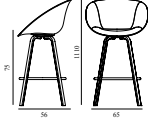

MAT BAR ARMCHAIR 75 cm Full Upholstery Beech/Cream 15% rabatt ska dras av på angivna priser

Design: Foersom & Hiort-Lorenzen, 2025
Awards: Product of the Year, seating category, Mix Awards, 2024, MetropolisLikes Award, furniture category, MetropolisLikes Awards, 2024 & Green Idea of the Year, Bo Bedre's Design Awards, 2024
Duty Code: 94015900
Made in: Denmark
Price Groups: 1) Aquarius, Oceanic
2) Main Line Flax, Remix, Synergy
3) Canvas, Yoredale
4) City Velvet, Steelcut Trio
5) Divina, Divina MD, Divina Melange, Fiord, Hallingdal
6) Vidar, Zero
7) Elle, Ultra Leather

Mat Bar Armchair 75 cm Full Upholstery Beech/Cream

Colli: 1
Size & Weight: H: 110 x W: 64 x D: 55 x SH: 75 cm - 8.5 kg
Packing: Brown Box - H: 115 x L: 66 x D: 57 cm - 12 kg
Material: Shell: Hemp fibers. Legs: FSC certified (FSC-C163461) beech plywood and beech plywood from other controlled sources. Footrest: Powder Coated Steel.
Production time: 8 weeks

713961 Group 1	SEK	Contract Price 7.940,00
713962 Group 2	SEK	Contract Price 8.056,00
713963 Group 3	SEK	Contract Price 8.572,00
713964 Group 4	SEK	Contract Price 8.628,00
713965 Group 5	SEK	Contract Price 8.972,00
713966 Group 6	SEK	Contract Price 10.000,00
713967 Group 7	SEK	Contract Price 10.340,00