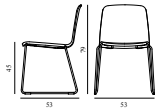

Just Chair Full Upholstery Black Steel

Colli: 1
Size & Weight: H: 79 x W: 53 x D: 53 x SH: 45 cm - 7,2 kg
Packing: Brown Box - H: 104,5 x L: 67,5 x D: 57 cm - 18 kg
Material: Shell: Ash Veneer, PU Foam, Legs: Powder Coated Steel, Upholstery: See price groups.
Production time: 6 weeks

709751 Group 1	SEK	Contract Price 6.740,00
709752 Group 2	SEK	Contract Price 6.856,00
709753 Group 3	SEK	Contract Price 7.256,00
709754 Group 4	SEK	Contract Price 7.372,00
709755 Group 5	SEK	Contract Price 7.656,00
709756 Group 6	SEK	Contract Price 8.512,00
709757 Group 7	SEK	Contract Price 8.800,00