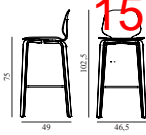

15% rabatt ska dras av på angivna priser

My Chair Barstool 75 cm Front Upholstery Walnut

Colli: 1
Size & Weight: H: 102,5 x W: 47 x D: 49 x SH: 75 cm - 7,3 kg
Packing: Brown Box - H: 108 x L: 55 x D: 50,5 cm
Material: Shell: Lacquered Walnut Veneer; PU Foam and Front Upholstery; Legs: Lacquered Walnut Veneer; Upholstery: See price groups.
Production time: 6 weeks

710201 Group 1	SEK	<i>Contract Price</i> 7.772,00
710202 Group 2	SEK	<i>Contract Price</i> 7.884,00
710203 Group 3	SEK	<i>Contract Price</i> 8.056,00
710204 Group 4	SEK	<i>Contract Price</i> 8.172,00
710205 Group 5	SEK	<i>Contract Price</i> 8.340,00
710206 Group 6	SEK	<i>Contract Price</i> 8.856,00
710207 Group 7	SEK	<i>Contract Price</i> 9.028,00