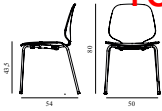

15% rabatt ska dras av på angivna priser

My Chair Front Upholstery Chrome & Black

Colli: 1
Size & Weight: H: 80 x VV: 50 x D: 54 x SH: 43,5 cm - 6,1 kg
Packing: Brown Box - H: 100 x L: 54 x D: 67 cm
Material: Shell: Painted and Lacquered Ash Veneer, PU Foam and Front Upholstery, Legs: Chrome, Upholstery: See price groups.
Production time: 6 weeks

709901 Group 1	SEK	<i>Contract Price</i> 5.140,00
709902 Group 2	SEK	<i>Contract Price</i> 5.200,00
709903 Group 3	SEK	<i>Contract Price</i> 5.372,00
709904 Group 4	SEK	<i>Contract Price</i> 5.600,00
709905 Group 5	SEK	<i>Contract Price</i> 5.772,00
709906 Group 6	SEK	<i>Contract Price</i> 6.400,00
709907 Group 7	SEK	<i>Contract Price</i> 6.572,00