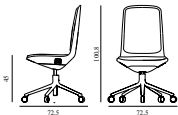

Off Chair Low 5W Gas Lift Black Alu With Cushion

Coll: 1
Size & Weight: H: 100,8 x W: 72,5 x D: 72,5 x SH: 45 cm - 14,3 kg
Packing: Brown Box - H: 110 x L: 69 x D: 72 cm - 15,3 kg
M3: 0,5465
Material: Seat: Rigid PU foam and full upholstery with a steel reinforcement structure inside, Legs and armrests: Black powder coated aluminum with five wheels, Cushion: Veneer and PU foam, Upholstery: See price groups.
Production time: 5 weeks

710401 Group 1	SEK	Contract Price 14.056,00
710402 Group 2	SEK	Contract Price 14.284,00
710403 Group 3	SEK	Contract Price 15.028,00
710404 Group 4	SEK	Contract Price 15.540,00
710405 Group 5	SEK	Contract Price 16.284,00
710406 Group 6	SEK	Contract Price 18.172,00
710407 Group 7	SEK	Contract Price 19.028,00