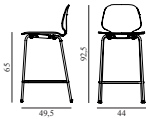

My Chair Barstool 65 cm Front Upholstery Chrome & Black

Coll: 1
Size & Weight: H: 92,5 x W: 44 x D: 49,5 x SH: 65 cm - 6,3 kg
Packing: Brown Box - H: 97 x L: 55 x D: 50,5 cm
Material: Shell: Painted and Lacquered Ash Veneer, PU Foam and Front Upholstery, Legs: Chrome, Upholstery: See price groups.
Production time: 6 weeks

710101 Group 1	SEK	Contract Price 6.172,00
710102 Group 2	SEK	Contract Price 6.340,00
710103 Group 3	SEK	Contract Price 6.456,00
710104 Group 4	SEK	Contract Price 6.628,00
710105 Group 5	SEK	Contract Price 6.800,00
710106 Group 6	SEK	Contract Price 7.312,00
710107 Group 7	SEK	Contract Price 7.484,00