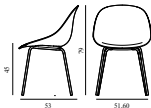

Mat Chair Full Upholstery Black Steel		
Colli:	1	
Size & Weight:	H: 79 x W: 51,6 x D: 53 x SH: 45 cm - 4,6 kg	
Packing:	Brown Box - H: 81 x L: 65 x D: 56 cm	
Material:	Shell: Hemp Fibers. Legs: Powder Coated Steel. Upholstery: See price groups	
Production time:	8 weeks	

713451 Group 1	SEK	<i>Contract Price</i> 5.712,00
713452 Group 2	SEK	<i>Contract Price</i> 5.772,00
713453 Group 3	SEK	<i>Contract Price</i> 6.228,00
713454 Group 4	SEK	<i>Contract Price</i> 6.340,00
713455 Group 5	SEK	<i>Contract Price</i> 6.684,00
713456 Group 6	SEK	<i>Contract Price</i> 7.656,00
713457 Group 7	SEK	<i>Contract Price</i> 8.000,00