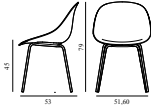

MAT CHAIR STEEL 15% rabatt ska dras av på angivna priser

Design: Foersom & Hiort-Lorenzen, 2023

Duty Code: 94015900

Made in: Denmark

Construction: Mat Chair collection comprises a hemp shell crafted in a uniquely developed compression process and mounted to powder coated steel legs. The shell is crafted using a unique blend of 75% hemp fibers, while the remaining 25% constitute a specially developed, recyclable bico binder. The Seaweed variant comprises 69% hemp fibers, 6% eelgrass (seaweed) and 25% binder. If returned to Normann Copenhagen at the end of their life, both shell and base can be recycled.

Maintenance: Clean with a damp cloth.

Mat Chair Cream Steel

Colli: 1
Size & Weight: H: 79 x W: 51,6 x D: 53 x SH: 45 cm - 4,6 kg
Packing: Brown Box - H: 81 x L: 65 x D: 56 cm
Material: Shell: Hemp Fibers. Legs: Powder Coated Steel.
Production time: 2 weeks

Contract Price
SEK 2.856,00