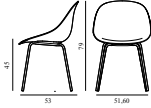

MAT CHAIR FULL UPHOLSTERY SEBEL 15% rabatt ska dras av på angivna priser

Design: Foersom & Hiort-Lorenzen, 2023
Duty Code: 94015900
Made in: Denmark
Price Groups: 1) Aquarius, Oceanic
2) Main Line Flax, Remix, Synergy
3) Canvas, Yoredale
4) City Velvet, Steelcut Trio
5) Divina, Divina MD, Divina Melange, Fiord, Hallingdal
6) Vidar, Zero
7) Elle, Ultra Leather

Mat Chair Full Upholstery Cream Steel		
Colli:	1	
Size & Weight:	H: 79 x W: 51,6 x D: 53 x SH: 45 cm - 4,6 kg	
Packing:	Brown Box - H: 81 x L: 65 x D: 56 cm	
Material:	Shell: Hemp Fibers. Legs: Powder Coated Steel. Upholstery: See price groups	
Production time:	8 weeks	

713441 Group 1	SEK	<i>Contract Price</i> 5.712,00
713442 Group 2	SEK	<i>Contract Price</i> 5.772,00
713443 Group 3	SEK	<i>Contract Price</i> 6.228,00
713444 Group 4	SEK	<i>Contract Price</i> 6.340,00
713445 Group 5	SEK	<i>Contract Price</i> 6.684,00
713446 Group 6	SEK	<i>Contract Price</i> 7.656,00
713447 Group 7	SEK	<i>Contract Price</i> 8.000,00