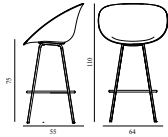

MAT BAR ARMCHAIR 75 CM FULL UPHOLSTERY STEEL 15% rabatt ska dras av på angivna priser

Design: Foersom & Hiort-Lorenzen, 2023

Duty Code: 94015900

Made in: Denmark

Price Groups: 1) Aquarius, Oceanic

2) Main Line Flax, Remix, Synergy

3) Canvas, Yoredale

4) City Velvet, Steelcut Trio

5) Divina, Divina MD, Divina Melange, Fiord, Hallingdal

6) Vidar, Zero

7) Elle, Ultra Leather

Mat Bar Armchair 75 cm Full Upholstery Cream Steel

Coll: I
Size & Weight: H: 110 x W: 64 x D: 55 x SH: 75 cm - 7 kg
Packing: Brown Box - H: 111 x L: 66 x D: 57 cm
Material: Shell: Hemp Fibers. Legs: Powder Coated Steel. Upholstery: See price groups
Production time: 8 weeks

713581		<i>Contract Price</i>
Group 1	SEK	7.028,00
713582		<i>Contract Price</i>
Group 2	SEK	7.140,00
713583		<i>Contract Price</i>
Group 3	SEK	7.600,00
713584		<i>Contract Price</i>
Group 4	SEK	7.712,00
713585		<i>Contract Price</i>
Group 5	SEK	8.056,00
713586		<i>Contract Price</i>
Group 6	SEK	9.084,00
713587		<i>Contract Price</i>
Group 7	SEK	9.428,00