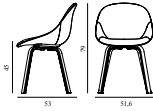

Mat Chair Front Upholstery Seaweed Beech

Colli: 1
Size & Weight: H: 79 x W: 51,6 x D: 53 x SH: 45 cm - 5,1 kg
Packing: Brown Box - H: 84 x L: 65 x D: 56 cm - 7,9 kg
Material: Shell: Hemp Fibers, Eelgrass. Legs: FSC certified (FSC-C163461) beech plywood and beech plywood from other controlled sources. Upholstery: See price groups.
Production time: 8 weeks

713011 Group 1	SEK	<i>Contract Price</i> 5.656,00
713012 Group 2	SEK	<i>Contract Price</i> 5.712,00
713013 Group 3	SEK	<i>Contract Price</i> 6.056,00
713014 Group 4	SEK	<i>Contract Price</i> 6.112,00
713015 Group 5	SEK	<i>Contract Price</i> 6.340,00
713016 Group 6	SEK	<i>Contract Price</i> 6.972,00
713017 Group 7	SEK	<i>Contract Price</i> 7.200,00