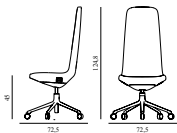

Off Chair High 5W Gas Lift Black Alu

Colli: 1
Size & Weight: H: 124,8 x W: 72,5 x D: 72,5 x SH: 45 cm - 16,2 kg
Packing: Brown Box - H: 134 x L: 69 x D: 72 cm - 17,2 kg
M3: 0,6657
Material: Seat: Rigid PU foam and full upholstery with a steel reinforcement structure inside, Legs and armrests: Powder coated aluminum with five wheels, Upholstery: See price groups.
Production time: 5 weeks

710541 Group 1	SEK	<i>Contract Price</i> 12.456,00
710542 Group 2	SEK	<i>Contract Price</i> 12.572,00
710543 Group 3	SEK	<i>Contract Price</i> 13.084,00
710544 Group 4	SEK	<i>Contract Price</i> 13.428,00
710545 Group 5	SEK	<i>Contract Price</i> 13.940,00
710546 Group 6	SEK	<i>Contract Price</i> 15.200,00
710547 Group 7	SEK	<i>Contract Price</i> 16.400,00