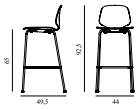

MY CHAIR BARSTOOL 65 CM FULL UPHOLSTERY STEEL 15% rabatt ska dras av på angivna priser

Design: Nicholai Wiig Hansen, 2013
Duty Code: 9401710000
Made in: Lithuania
Price Groups: 1) Oceanic, Aquarius
2) Synergy, Remix, Main Line Flax
3) Yoredale, Canvas
4) Steelcut Trio, City Velvet
5) Hallingdal, Fiord, Divina Melange, Divina MD, Divina
6) Zero, Vidar
7) Ultra Leather, Elle

My Chair Barstool 65 cm Full Upholstery Black Steel

Colli: 1
Size & Weight: H: 92,5 x W: 44 x D: 49,5 x SH: 65 cm - 7 kg
Packing: Brown Box - H: 97 x L: 55 x D: 50,5 cm - 9,8 kg
Material: Shell: Oak Veneer, PU Foam and Full Upholstery, Legs: Powder Coated Steel, Upholstery: See price groups.
Production time: 6 weeks

710181 Group 1	SEK	<i>Contract Price</i> 5.712,00
710182 Group 2	SEK	<i>Contract Price</i> 5.828,00
710183 Group 3	SEK	<i>Contract Price</i> 6.172,00
710184 Group 4	SEK	<i>Contract Price</i> 6.400,00
710185 Group 5	SEK	<i>Contract Price</i> 6.684,00
710186 Group 6	SEK	<i>Contract Price</i> 7.600,00
710187 Group 7	SEK	<i>Contract Price</i> 7.940,00