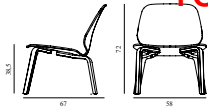

15% rabatt ska dras av på angivna priser

My Chair Lounge Black

Colli: 1
Size & Weight: H: 72 x W: 58 x D: 67 x SH: 38,5 cm - 7,9 kg
Packing: Brown Box - H: 76,5 x L: 67 x D: 62,5 cm - 11,1 kg
Material: Shell and Legs: Painted and Lacquered Ash Veneer
Production time: 4 weeks

Contract Price
SEK 3.712,00