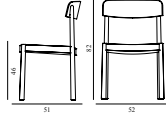

Maintenance: Frame: Clean with damp cloth.

Timb Chair

Colli: 1
Size & Weight: H: 82 x W: 52 x D: 51 x SH: 46 cm - 6,1 kg
Packing: Brown Box - H: 85 x L: 63 x D: 62 cm (2 pcs) - 8,5 kg
M3: 0,332
Material: Frame: Painted and lacquered ash. Seat and back: Painted and lacquered ash veneer.