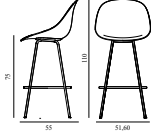

3) Canvas, Yoredale

4) City Velvet, Steelcut Trio

5) Divina, Divina MD, Divina Melange, Fiord, Hallingdal

6) Vidar, Zero

7) Elle, Ultra Leather

Mat Bar Chair 75 cm Full Upholstery Cream Steel

Coll: 1
 Size & Weight: H: 110 x W: 51,6 x D: 55 x SH: 75 cm - 5,7 kg
 Packing: Brown Box - H: 112 x L: 54,5 x D: 52 cm
 Material: Shell: Hemp Fibers. Legs: Powder Coated Steel. Upholstery: See price groups
 Production time: 8 weeks