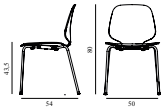

My Chair Black Steel & Oak

Colli: 1
Size & Weight: H: 80 x W: 50 x D: 54 x SH: 43,5 cm - 6 kg
Packing: Brown Box - H: 100 x L: 54 x D: 67 cm (2 pcs)
Material: Shell: Lacquered Oak Veneer, Legs: Powder Coated Steel
Production time: 4 weeks

Contract Price
SEK 2.912,00