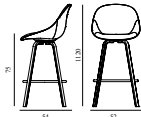

Mat Bar Chair 75 cm Full Upholstery Beech/Black

Colli: 1
Size & Weight: H: 110 x W: 51,6 x D: 53 x SH: 75 cm - 7,6 kg
Packing: Brown Box - H: 112 x L: 54 x D: 56 cm - 11,1 kg
Material: Shell: Hemp fibers. Legs: FSC certified (FSC-C163461) beech plywood and beech plywood from other controlled sources. Footrest: Powder Coated Steel.
Production time: 8 weeks

713931 Group 1	SEK	Contract Price 7.312,00
713932 Group 2	SEK	Contract Price 7.428,00
713933 Group 3	SEK	Contract Price 7.884,00
713934 Group 4	SEK	Contract Price 8.000,00
713935 Group 5	SEK	Contract Price 8.284,00
713936 Group 6	SEK	Contract Price 9.256,00
713937 Group 7	SEK	Contract Price 9.600,00