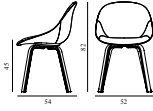

MAT CHAIR FULL UPHOLSTERY WOOD 15% rabatt ska dras av på angivna priser

Design: Foersom & Hiort-Lorenzen, 2025
Awards: Product of the Year, seating category, Mix Awards, 2024, MetropolisLikes Award, furniture category, MetropolisLikes Awards, 2024 & Green Idea of the Year, Bo Bedre's Design Awards, 2024
Duty Code: 94015900
Made in: Denmark
Price Groups: 1) Aquarius, Oceanic
2) Main Line Flax, Remix, Synergy
3) Canvas, Yoredale
4) City Velvet, Steelcut Trio
5) Divina, Divina MD, Divina Melange, Fiord, Hallingdal
6) Vidar, Zero
7) Elle, Ultra Leather

Mat Chair Full Upholstery Beech

Coll: 1
Size & Weight: H: 79 x W: 51,5 x D: 53 x SH: 45 cm - 5,6 kg
Packing: Brown Box - H: 84 x L: 65 x D: 56 cm - 8,4 kg
Material: Shell: Hemp Fibers. Legs: FSC certified (FSC-C163461) beech plywood and beech plywood from other controlled sources. Upholstery: See price groups.
Production time: 8 weeks

713841 Group 1	SEK	<i>Contract Price</i> 6.456,00
713842 Group 2	SEK	<i>Contract Price</i> 6.572,00
713843 Group 3	SEK	<i>Contract Price</i> 7.028,00
713844 Group 4	SEK	<i>Contract Price</i> 7.084,00
713845 Group 5	SEK	<i>Contract Price</i> 7.428,00
713846 Group 6	SEK	<i>Contract Price</i> 8.400,00
713847 Group 7	SEK	<i>Contract Price</i> 8.740,00