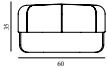

15% rabatt ska dras av på angivna priser

Circus Podf Large

Colli: 1
Size & Weight: H: 35 x W: 65 x D: 65 cm - 12 kg
Packing: Brown Box - H: 40 x L: 70 x D: 70 cm - 14 kg
Material: Textile: JAB City Velvet, 100% Polyester, HR Foam

Contract Price
6.284,00
SEK

	601066 Coffee
	601067 Electric blue
	601075 Grey
	601076 Blush
	601077 Dark Red
	601078 Dark Blue
	601083 Beige
	601084 Yellow
	601085 Rust
	601086 Light Blue
	601087 Purple