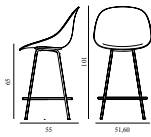

Mat Bar Chair 65 cm Front Upholstery Hemp Black Steel

Coll: 1
Size & Weight: H: 101 x W: 64 x D: 55 x SH: 65 cm - 5,3 kg
Packing: Brown Box - H: 112 x L: 54,5 x D: 52 cm
Material: Shell: Hemp Fibers. Legs: Powder Coated Steel. Upholstery: See price groups
Production time: 8 weeks

713301 Group 1	SEK	<i>Contract Price</i> 5.884,00
713302 Group 2	SEK	<i>Contract Price</i> 5.940,00
713303 Group 3	SEK	<i>Contract Price</i> 6.284,00
713304 Group 4	SEK	<i>Contract Price</i> 6.340,00
713305 Group 5	SEK	<i>Contract Price</i> 6.572,00
713306 Group 6	SEK	<i>Contract Price</i> 7.200,00
713307 Group 7	SEK	<i>Contract Price</i> 7.428,00