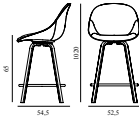

Mat Bar Chair 65 cm Full Upholstery Beech/Black

Colli: 1
Size & Weight: H: 101 x W: 51,6 x D: 55 x SH: 65 cm - 7,4 kg
Packing: Brown Box - H: 112 x L: 54 x D: 56 cm - 10,9 kg
Material: Shell: Hemp fibers. Legs: FSC certified (FSC-C163461) beech plywood and beech plywood from other controlled sources. Footrest: Powder Coated Steel.
Production time: 8 weeks

713911 Group 1	SEK	Contract Price 7.312,00
713912 Group 2	SEK	Contract Price 7.428,00
713913 Group 3	SEK	Contract Price 7.884,00
713914 Group 4	SEK	Contract Price 8.000,00
713915 Group 5	SEK	Contract Price 8.284,00
713916 Group 6	SEK	Contract Price 9.256,00
713917 Group 7	SEK	Contract Price 9.600,00