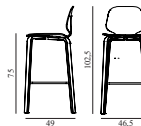

My Chair Barstool 75 cm Black

Colli: 1
Size & Weight: H: 102,5 x W: 46,5 x D: 49 x SH: 75 cm - 6,6 kg
Packing: Brown Box - H: 108 x L: 55 x D: 50,5 cm - 9 kg
Material: Shell and Legs: Painted and Lacquered Ash Veneer
Production time: 4 weeks

Contract Price
SEK 4.628,00