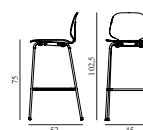

My Chair Barstool 75 cm Black Steel & Walnut

Colli: 1
Size & Weight: H: 102,5 x W: 45 x D: 52 x SH: 75 cm - 6,4 kg
Packing: Brown Box - H: 108 x L: 55 x D: 50,5 cm
M3: 0,3
Material: Shell: Lacquered Walnut Veneer, Legs: Powder Coated Steel
Production time: 4 weeks

SEK Contract Price
4.112,00