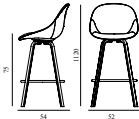

Mat Bar Chair 75 cm Front Upholstery Hemp Beech/Black

Colli: 1
Size & Weight: H: 110 x W: 51,6 x D: 53 x SH: 75 cm - 7,1 kg
Packing: Brown Box - H: 112 x L: 54 x D: 56 cm - 10,6 kg
Material: Shell: Hemp fibers. Legs: FSC certified (FSC-C163461) beech plywood and beech plywood from other controlled sources. Footrest: Powder Coated Steel.
Production time: 8 weeks

713771 Group 1	SEK	Contract Price 6.800,00
713772 Group 2	SEK	Contract Price 6.856,00
713773 Group 3	SEK	Contract Price 7.200,00
713774 Group 4	SEK	Contract Price 7.256,00
713775 Group 5	SEK	Contract Price 7.484,00
713776 Group 6	SEK	Contract Price 8.112,00
713777 Group 7	SEK	Contract Price 8.340,00