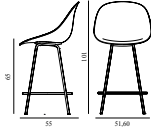

Contract Price
SEK 3.428,00

609225
Hemp

609226
Seaweed

Mat Barstool 75 cm Black Steel

Colli: 1
Size & Weight: H: 85 x W: 47 x D: 45,5 x SH: 75 cm - 5,5 kg
Packing: Brown Box - H: 88 x L: 55,5 x D: 52 cm
Material: Shell: Hemp Fibers. Legs: Powder Coated Steel.
Production time: 2 weeks

Contract Price
SEK 3.428,00

609227
Hemp

609228
Seaweed

MAT BAR CHAIR 65 CM STEEL 15% rabatt ska dras av på angivna priser

Design: Foersom & Hiort-Lorenzen, 2023
Duty Code: 94015900
Made in: Denmark

Construction: Mat Chair collection comprises a hemp shell crafted in a uniquely developed compression process and mounted to powder coated steel legs. The shell is crafted using a unique blend of 75% hemp fibers, while the remaining 25% constitute a specially developed, recyclable bico binder. The Seaweed variant comprises 69% hemp fibers, 6% eelgrass (seaweed) and 25% binder. If returned to Normann Copenhagen at the end of their life, both shell and base can be recycled.

Maintenance: Clean with a damp cloth.

Mat Bar Chair 65 cm Cream Steel

Colli: 1
Size & Weight: H: 101 x W: 51,6 x D: 55 x SH: 65 cm - 5,3 kg
Packing: Brown Box - H: 112 x L: 54,5 x D: 52 cm
Material: Shell: Hemp Fibers. Legs: Powder Coated Steel.
Production time: 2 weeks

Contract Price
SEK 3.540,00

609233
Hemp

609234
Seaweed

Mat Bar Chair 65 cm Black Steel

Colli: 1
Size & Weight: H: 101 x W: 51,6 x D: 55 x SH: 65 cm - 5,3 kg
Packing: Brown Box - H: 112 x L: 54,5 x D: 52 cm
Material: Shell: Hemp Fibers. Legs: Powder Coated Steel.
Production time: 2 weeks