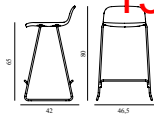

15% rabatt ska dras av på angivna priser

Just Barstool 65 cm w. Back Black Steel

Colli: 1
Size & Weight: H: 80 x W: 46,5 x D: 42 x SH: 65 cm - 6,8 kg
Packing: Brown Box - H: 106,4 x L: 50,7 x D: 48,7 cm - 29,8 kg
Material: Lacquered Oak Veneer or Painted and Lacquered Ash Veneer; Legs: Powder Coated Steel / Chrome
Production time: 2 weeks

Contract Price
SEK 2.800,00