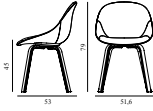

MAT CHAIR FRONT UPHOLSTERY WOOD 15% rabatt ska dras av på angivna priser

Design: Foersom & Hiort-Lorenzen, 2025
Awards: Product of the Year, seating category, Mix Awards, 2024, MetropolisLikes Award, furniture category, MetropolisLikes Awards, 2024 & Green Idea of the Year, Bo Bedre's Design Awards, 2024

Duty Code: 94015900

Made in: Denmark

1. Price Groups:
1) Aquarius, Oceanic
  2) Main Line Flax, Remix, Synergy
  3) Canvas, Yoredale
  4) City Velvet, Steelcut Trio
  5) Divina, Divina MD, Divina Melange, Fiord, Hallingdal
  6) Vidar, Zero
  7) Elle, Ultra Leather

Mat Chair Front Upholstery Hemp Beech

Colli: 1
Size & Weight: H: 79 x W: 51,5 x D: 53 x SH: 45 cm - 5,1 kg
Packing: Brown Box - H: 84 x L: 65 x D: 56 cm - 7,9 kg
Material: Shell: Hemp Fibers. Legs: FSC certified (FSC-C163461) beech plywood and beech plywood from other controlled sources. Upholstery: See price groups.
Production time: 8 weeks

713001 Group 1	SEK	<i>Contract Price</i> 5.656,00
713002 Group 2	SEK	<i>Contract Price</i> 5.712,00
713003 Group 3	SEK	<i>Contract Price</i> 6.056,00
713004 Group 4	SEK	<i>Contract Price</i> 6.112,00
713005 Group 5	SEK	<i>Contract Price</i> 6.340,00
713006 Group 6	SEK	<i>Contract Price</i> 6.972,00
713007 Group 7	SEK	<i>Contract Price</i> 7.200,00