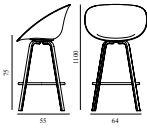

MAT BAR ARMCHAIR 75 CM WOOD 15% rabatt ska dras av på angivna priser

Design: Foersom & Hiort-Lorenzen, 2025
Awards: Product of the Year, seating category, Mix Awards, 2024, MetropolisLikes Award, furniture category, MetropolisLikes Awards, 2024 & Green Idea of the Year, Bo Bedre's Design Awards, 2024

Duty Code: 94015900
Made in: Denmark

Construction: Mat Chair collection comprises a hemp shell crafted in a uniquely developed compression process. The base for Mat Chair is crafted from FSC™ certified (FSC-C163461) beech plywood and beech plywood from other controlled sources, or powder coated steel in two color options of Cream or Black. The bar versions with a wooden base feature a footrest ring in powder-coated steel for added comfort and stability. The shell is crafted using a unique blend of 75% hemp fibers, while the remaining 25% constitute a specially developed, recyclable bico binder. The Seaweed variant comprises 69% hemp fibers, 6% eelgrass (seaweed) and 25% binder. If returned to Normann Copenhagen at the end of their life, both shell and base can be recycled.

Maintenance: Clean with a damp cloth.

Mat Bar Armchair 75 cm Beech/Cream

Colli: 1
Size & Weight: H: 110 x W: 64 x D: 55 x SH: 75 cm - 7,1 kg
Packing: Brown Box - H: 115 x L: 66 x D: 57 cm - 10,6 kg
Material: Shell: Hemp fibers. Legs: FSC™ certified (FSC-C163461) beech plywood and beech plywood from other controlled sources. Footrest: Powder Coated Steel.
Production time: 2 weeks

Contract Price
SEK 4.628,00