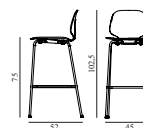

My Chair Barstool 75 cm Chrome & Walnut

Colli: 1
Size & Weight: H: 102,5 x W: 45 x D: 52 x SH: 75 cm - 6,4 kg
Packing: Brown Box - H: 108 x L: 55 x D: 50,5 cm
Material: Shell: Lacquered Walnut Veneer, Legs: Chrome
Production time: 4 weeks

SEK Contract Price
4.912,00