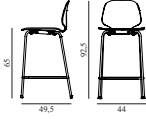

My Chair Barstool 65 cm Black Steel & Walnut

Collis: 1
Size & Weight: H: 92,5 x W: 44 x D: 49,5 x SH: 65 cm - 6 kg
Packing: Brown Box - H: 97 x L: 55 x D: 50,5 cm
Material: Shell: Lacquered Walnut Veneer, Legs: Powder Coated Steel
Production time: 4 weeks

SEK *Contract Price*
4.112,00