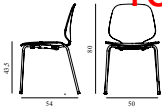

15% rabatt ska dras av på angivna priser

My Chair Front Upholstery Black Steel & Walnut

Collis: 1
Size & Weight: H: 80 x VV: 50 x D: 54 x SH: 43,5 cm - 6 kg
Packing: Brown Box - H: 100 x L: 54 x D: 67 cm
Material: Shell: Lacquered Walnut Veneer; PU Foam and Front Upholstery; Legs: Powder Coated Steel, Upholstery: See price groups.
Production time: 6 weeks

709921 Group 1	SEK	<i>Contract Price</i> 5.372,00
709922 Group 2	SEK	<i>Contract Price</i> 5.428,00
709923 Group 3	SEK	<i>Contract Price</i> 5.540,00
709924 Group 4	SEK	<i>Contract Price</i> 5.772,00
709925 Group 5	SEK	<i>Contract Price</i> 5.940,00
709926 Group 6	SEK	<i>Contract Price</i> 6.284,00
709927 Group 7	SEK	<i>Contract Price</i> 6.800,00