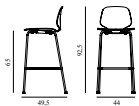

Maintenance: Clean with damp cloth.

My Chair Barstool 65 cm Chrome & Oak

Colli: 1
 Size & Weight: H: 92,5 x W: 44 x D: 49,5 x SH: 65 cm - 6 kg
 Packing: Brown Box - H: 97 x L: 55 x D: 50,5 cm
 Material: Shell: Lacquered Oak Veneer; Legs: Chrome
 Production time: 4 weeks