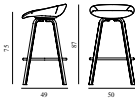

Mat Barstool 75 cm Full Upholstery Beech/Black

Colli: 1
Size & Weight: H: 85 x W: 50 x D: 49 x SH: 75 cm - 6,8 kg
Packing: Brown Box - H: 88 x L: 55,5 x D: 52 cm - 9,8 kg
Material: Shell: Hemp fibers. Legs: FSC certified (FSC-C163461) beech plywood and beech plywood from other controlled sources. Footrest: Powder Coated Steel.
Production time: 8 weeks

713891 Group 1	SEK	Contract Price 6.400,00
713892 Group 2	SEK	Contract Price 6.456,00
713893 Group 3	SEK	Contract Price 6.800,00
713894 Group 4	SEK	Contract Price 6.856,00
713895 Group 5	SEK	Contract Price 7.028,00
713896 Group 6	SEK	Contract Price 7.712,00
713897 Group 7	SEK	Contract Price 7.940,00