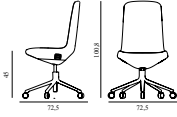

Off Chair Low 5W Gas Lift Alu

Colli: 1
 Size & Weight: H: 100,8 x W: 72,5 x D: 72,5 x SH: 45 cm - 14 kg
 Packing: Brown Box - H: 110 x L: 69 x D: 72 cm - 15 kg
 M3: 0,5465
 Material: Seat: Rigid PU foam and full upholstery with a steel reinforcement structure inside. Legs and armrests: Polished aluminum with five wheels. Upholstery: See price groups.
 Production time: 5 weeks