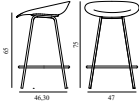

MAT BARSTOOL 65 CM STEEL 15% rabatt ska dras av på angivna priser

Design: Foersom & Hiort-Lorenzen, 2023
Duty Code: 94015900
Made in: Denmark

Construction: Mat Chair collection comprises a hemp shell crafted in a uniquely developed compression process and mounted to powder coated steel legs. The shell is crafted using a unique blend of 75% hemp fibers, while the remaining 25% constitute a specially developed, recyclable bico binder. The Seaweed variant comprises 69% hemp fibers, 6% eelgrass (seaweed) and 25% binder. If returned to Normann Copenhagen at the end of their life, both shell and base can be recycled.

Maintenance: Clean with a damp cloth.

Mat Barstool 65 cm Cream Steel

Colli: 1
Size & Weight: H: 75 x W: 47 x D: 46,3 x SH: 65 cm - 5,1 kg
Packing: Brown Box - H: 88 x L: 55,5 x D: 52 cm
Material: Shell: Hemp Fibers. Legs: Powder Coated Steel.
Production time: 2 weeks

Contract Price
SEK 3.428,00