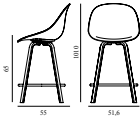

Mat Bar Chair 65 cm Beech/Black

Colli: 1
Size & Weight: H: 101 x W: 51,6 x D: 55 x SH: 65 cm - 6,3 kg
Packing: Brown Box - H: 112 x L: 54 x D: 56 cm - 9,8 kg
Material: Shell: Hemp fibers. Legs: FSC™ certified (FSC-C163461) beech plywood and beech plywood from other controlled sources. Footrest: Powder Coated Steel.
Production time: 2 weeks

Contract Price
SEK 4.456,00