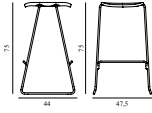

JUST BARSTOOL 65 CM STEEL

Design: Iskos-Berlin, 2016
 Duty Code: 9401790000
 Made in: Poland
 Construction: Just is delivered assembled.
 Maintenance: Clean with damp cloth.

Just Barstool 65 cm Chrome

Colli: 1
 Size & Weight: H: 65 x W: 46,5 x D: 40 x SH: 65 cm - 6,3 kg
 Packing: Brown Box - H: 101,4 x L: 50,7 x D: 50,7 cm - 27,8 kg
 Material: Lacquered Oak Veneer, Legs: Chrome/steel
 Production time: 2 weeks

SEK Contract Price
2.800,00

Just Barstool 65 cm Black Steel

Colli: 1
 Size & Weight: H: 65 x W: 46,5 x D: 40 x SH: 65 cm - 6,3 kg
 Packing: Brown Box - H: 101,4 x L: 50,7 x D: 50,7 cm - 27,8 kg
 Material: Lacquered Oak Veneer or Painted and Lacquered Ash Veneer, Legs: Powder Coated Steel / Chrome.
 Production time: 2 weeks

SEK Contract Price
2.800,00

JUST BARSTOOL 75 CM STEEL 15% rabatt ska dras av på angivna priser

Design: Iskos-Berlin, 2016
 Duty Code: 9401790000
 Made in: Poland
 Construction: Just is delivered assembled.
 Maintenance: Clean with damp cloth.

Just Barstool 75 cm Chrome

Colli: 1
 Size & Weight: H: 75 x W: 47,5 x D: 44 x SH: 75 cm - 6,6 kg
 Packing: Brown Box - H: 101,4 x L: 50,75 l x D: 50,7 cm - 29,2 kg
 Material: Lacquered Oak Veneer, Legs: Chrome/steel
 Production time: 2 weeks