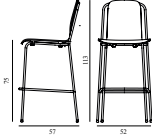

STUDIO BAR CHAIR 75 CM STEEL 15% rabatt ska dras av på angivna priser

Design: Simon Legald, 2020
Duty Code: 9401790000
Made in: Lithuania
Construction: Studio bar chair is made in molded oak veneer. Comes with a clear lacquer or in a painted version. Legs are made of powder coated steel tubes.

Studio Bar Chair 75 cm Black Steel

Colli: 1
Size & Weight: H: 113 x W: 52 x D: 57 x SH: 75 cm - 7,3 kg
Packing: Brown Box - H: 114,5 x L: 54 x D: 59 cm - 9,3 kg
Material: Shell: Lacquered or painted and lacquered oak veneer; Legs: Powder coated steel.
Production time: 2 weeks

Contract Price
SEK 3.940,00

601950 Oak	601951 Light Grey	601952 Brown	601953 Green
601954 Black			

STUDIO BAR CHAIR 75 CM FRONT UPHOLSTERY STEEL

Design: Simon Legald, 2020
Duty Code: 9401710000
Made in: Lithuania
Price Groups: 1) Oceanic, Aquarius
2) Synergy, Remix, Main Line Flax
3) Yoredale, Canvas
4) Steelcut Trio, City Velvet
5) Hallingdal, Fiord, Divina Melange, Divina MD, Divina
6) Zero, Vidar
7) Ultra Leather, Elle

Studio Bar Chair 75 cm Front Upholstery Oak & Black Steel

Colli: 1
Size & Weight: H: 113 x W: 52 x D: 57 x SH: 75 cm - 7,6 kg
Packing: Brown Box - H: 114,5 x L: 54 x D: 59 cm - 9,5 kg
Material: Shell: Lacquered oak veneer and front upholstery; Legs: Powder coated steel, Upholstery: See price groups.
Production time: 5 weeks

711581 Group 1	SEK	Contract Price 5.828,00
711582 Group 2	SEK	Contract Price 5.940,00
711583 Group 3	SEK	Contract Price 6.172,00
711584 Group 4	SEK	Contract Price 6.284,00
711585 Group 5	SEK	Contract Price 6.512,00
711586 Group 6	SEK	Contract Price 7.084,00
711587 Group 7	SEK	Contract Price 7.312,00