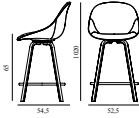

MAT BAR CHAIR 65 CM Full Upholstery Beech/Cream 15% rabatt ska dras av på angivna priser

Design: Foersom & Hiort-Lorenzen, 2025
Awards: Product of the Year, seating category, Mix Awards, 2024, MetropolisLikes Award, furniture category, MetropolisLikes Awards, 2024 & Green Idea of the Year, Bo Bedre's Design Awards, 2024
Duty Code: 94015900
Made in: Denmark
Price Groups: 1) Aquarius, Oceanic
2) Main Line Flax, Remix, Synergy
3) Canvas, Yoredale
4) City Velvet, Steelcut Trio
5) Divina, Divina MD, Divina Melange, Fiord, Hallingdal
6) Vidar, Zero
7) Elle, Ultra Leather

Mat Bar Chair 65 cm Full Upholstery Beech/Cream

Colli: 1
Size & Weight: H: 101 x W: 51,6 x D: 55 x SH: 65 cm - 7,4 kg
Packing: Brown Box - H: 112 x L: 54 x D: 56 cm - 10,9 kg
Material: Shell: Hemp fibers. Legs: FSC certified (FSC-C163461) beech plywood and beech plywood from other controlled sources. Footrest: Powder Coated Steel.
Production time: 8 weeks

713901 Group 1	SEK	Contract Price 7.312,00
713902 Group 2	SEK	Contract Price 7.428,00
713903 Group 3	SEK	Contract Price 7.884,00
713904 Group 4	SEK	Contract Price 8.000,00
713905 Group 5	SEK	Contract Price 8.284,00
713906 Group 6	SEK	Contract Price 9.256,00
713907 Group 7	SEK	Contract Price 9.600,00