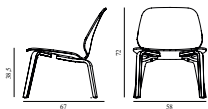

My Chair Lounge Walnut

Colli: 1
Size & Weight: H: 72 x W: 58 x D: 67 x SH: 38,5 cm - 7,9 kg
Packing: Brown Box - H: 76,5 x L: 67 x D: 62,5 cm - 11,1 kg
Material: Shell and Legs: Lacquered Walnut Veneer
Production time: 4 weeks

SEK *Contract Price*
3.884,00