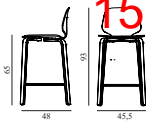

15% rabatt ska dras av på angivna priser

My Chair Barstool 65 cm Front Upholstery Black

Colli: 1
Size & Weight: H: 93 x W: 45,5 x D: 48 x SH: 65 cm - 6,2 kg
Packing: Brown Box - H: 97 x L: 55 x D: 50,5 cm
Material: Shell: Painted and Lacquered Ash Veneer, PU Foam and Front Upholstery, Legs: Painted and Lacquered Ash Veneer, Upholstery: See price groups.
Production time: 6 weeks

710071 Group 1	SEK	Contract Price 6.684,00
710072 Group 2	SEK	Contract Price 6.856,00
710073 Group 3	SEK	Contract Price 6.972,00
710074 Group 4	SEK	Contract Price 7.140,00
710075 Group 5	SEK	Contract Price 7.312,00
710076 Group 6	SEK	Contract Price 7.828,00
710077 Group 7	SEK	Contract Price 8.000,00

MY CHAIR BARSTOOL 65 CM FRONT UPHOLSTERY STEEL

Design: Nicholai Wiig Hansen, 2013
Duty Code: 9401710000
Made in: Lithuania
Price Groups: 1) Oceanic, Aquarius
2) Synergy, Remix, Main Line Flax
3) Yoredale, Canvas
4) Steelcut Trio, City Velvet
5) Hallingdal, Fiord, Divina Melange, Divina MD, Divina
6) Zero, Vidar
7) Ultra Leather, Elle