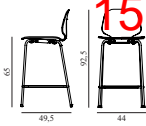

15% rabatt ska dras av på angivna priser

My Chair Barstool 65 cm Front Upholstery Chrome & Walnut

Coll: 1
Size & Weight: H: 92,5 x W: 44 x D: 49,5 x SH: 65 cm - 6,3 kg
Packing: Brown Box - H: 97 x L: 55 x D: 50,5 cm
Material: Shell: Lacquered Walnut Veneer, PU Foam and Front Upholstery, Legs: Chrome, Upholstery: See price groups.
Production time: 6 weeks

710091 Group 1	SEK	Contract Price 6.172,00
710092 Group 2	SEK	Contract Price 6.340,00
710093 Group 3	SEK	Contract Price 6.456,00
710094 Group 4	SEK	Contract Price 6.628,00
710095 Group 5	SEK	Contract Price 6.800,00
710096 Group 6	SEK	Contract Price 7.312,00
710097 Group 7	SEK	Contract Price 7.484,00