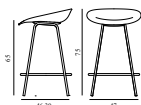

Mat Barstool 65 cm Front Upholstery Hemp Black Steel

Colli: 1
Size & Weight: H: 75 x W: 47 x D: 46,3 x SH: 65 cm - 5,1 kg
Packing: Brown Box - H: 88 x L: 55,5 x D: 52 cm
Material: Shell: Hemp Fibers. Legs: Powder Coated Steel. Upholstery: See price groups
Production time: 8 weeks

713181 Group 1	SEK	<i>Contract Price</i> 5.084,00
713182 Group 2	SEK	<i>Contract Price</i> 5.140,00