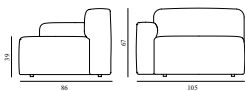

Rope Modular Sofa 100 Narrow Left Armrest

Colli: 1
Size & Weight: H: 67 x W: 105 x D: 86 x SH: 39 cm - 35 kg
Packing: Brown Box - H: 75 x L: 110 x D: 93 cm - 42 kg
Material: Base: Wooden frame with No-Sag springs, high density foam and upholstery. Legs: Black polypropylene.
Production time: 6 weeks

711051 Group 1	SEK	Contract Price 17.940,00
711052 Group 2	SEK	Contract Price 17.940,00
711053 Group 3	SEK	Contract Price 19.656,00
711054 Group 4	SEK	Contract Price 20.228,00
711055 Group 5	SEK	Contract Price 21.140,00
711056 Group 6	SEK	Contract Price 24.228,00
711057 Group 7	SEK	Contract Price 25.256,00
711058 Group 8	SEK	Contract Price 36.684,00