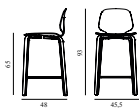

My Chair Barstool 65 cm Oak

Colli: 1
Size & Weight: H: 93 x W: 45,5 x D: 48 x SH: 65 cm - 6,2 kg
Packing: Brown Box - H: 97 x L: 55 x D: 50,5 cm - 9 kg
Material: Shell and Legs: Lacquered Oak Veneer
Production time: 4 weeks

SEK Contract Price
4.228,00