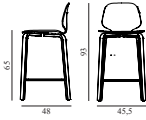

My Chair Barstool 65 cm Full Upholstery Black

Colli: 1
Size & Weight: H: 92,5 x W: 45,5 x D: 48 x SH: 65 cm - 6,3 kg
Packing: Brown Box - H: 97 x L: 55 x D: 50,5 cm - 9,1 kg
Material: Shell: Oak Veneer, PU Foam and Full Upholstery, Legs: Painted and Lacquered Ash Veneer, Upholstery: See price groups.
Production time: 6 weeks

710161 Group 1	SEK	<i>Contract Price</i> 7.884,00
710162 Group 2	SEK	<i>Contract Price</i> 8.000,00
710163 Group 3	SEK	<i>Contract Price</i> 8.228,00
710164 Group 4	SEK	<i>Contract Price</i> 8.572,00
710165 Group 5	SEK	<i>Contract Price</i> 8.912,00
710166 Group 6	SEK	<i>Contract Price</i> 9.828,00
710167 Group 7	SEK	<i>Contract Price</i> 10.112,00