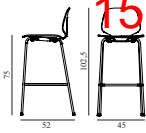

15% rabatt ska dras av på angivna priser

My Chair Barstool 75 cm Full Upholstery Black Steel		
Colli:	1	
Size & Weight:	H: 102,5 x W: 45,5 x D: 52 x SH: 75 cm - 7,4 kg	
Packing:	Brown Box - H: 108 x L: 55 x D: 50,5 cm - 10,6 kg	
Material:	Shell: Oak Veneer, PU Foam and Full Upholstery, Legs: Powder Coated Steel, Upholstery: See price groups.	
Production time:	6 weeks	
710321 Group 1	SEK	<i>Contract Price</i> 6.056,00
710322 Group 2	SEK	<i>Contract Price</i> 6.228,00
710323 Group 3	SEK	<i>Contract Price</i> 6.572,00
710324 Group 4	SEK	<i>Contract Price</i> 6.800,00
710325 Group 5	SEK	<i>Contract Price</i> 7.140,00
710326 Group 6	SEK	<i>Contract Price</i> 8.056,00
710327 Group 7	SEK	<i>Contract Price</i> 8.340,00

MY CHAIR GLIDES

Duty Code: 9401999090

Construction: Different types of flooring require different types of glides.

Maintenance: We recommend to check the glides every 3-6 months. If worn down, please replace.

My Chair & Barstool Glides			
	900094 PE for steel / Black / 4pcs	SEK	<i>Contract Price</i> 12,00
	900095 PE for steel w. felt / Black / 4pcs	SEK	<i>Contract Price</i> 16,00
	900096 PE for wood / Black / 4pcs	SEK	<i>Contract Price</i> 16,00
	900097 PE for wood w. felt / Black / 4pcs	SEK	<i>Contract Price</i> 36,00

MY CHAIR LINK

Design: Simon Legald, 2017

Duty Code: 9401999090

My Chair Link		SEK	<i>Contract Price</i>
	900098 Black