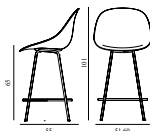

Mat Barstool 75 cm Front Upholstery Seaweed Black Steel

Colli: 1
 Size & Weight: H: 85 x W: 47 x D: 45,5 x SH: 75 cm - 5,5 kg
 Packing: Brown Box - H: 88 x L: 55,5 x D: 52 cm
 Material: Shell: Hemp Fibers, Eelgrass. Legs: Powder Coated Steel. Upholstery: See price groups
 Production time: 8 weeks

MAT BAR CHAIR 65 CM FRONT UPHOLSTERY STEEL

Design: Foersom & Hiort-Lorenzen, 2023

Duty Code: 94015900

Made in: Denmark

Price Groups: 1) Aquarius, Oceanic

2) Main Line Flax, Remix, Synergy

3) Canvas, Yoredale

4) City Velvet, Steelcut Trio

5) Divina, Divina MD, Divina Melange, Fiord, Hallingdal

6) Vidar, Zero

7) Elle, Ultra Leather

Mat Bar Chair 65 cm Front Upholstery Hemp Cream Steel

Colli: 1
 Size & Weight: H: 101 x W: 51,6 x D: 55 x SH: 65 cm - 5,3 kg
 Packing: Brown Box - H: 112 x L: 54,5 x D: 52 cm
 Material: Shell: Hemp Fibers. Legs: Powder Coated Steel. Upholstery: See price groups
 Production time: 8 weeks