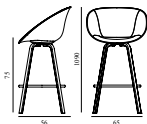

Mat Bar Armchair 75 cm Front Upholstery Seaweed Beech/Cream

Colli: 1
Size & Weight: H: 110 x W: 64 x D: 55 x SH: 75 cm - 8 kg
Packing: Brown Box - H: 115 x L: 66 x D: 57 cm - 11,5 kg
Material: Shell: Hemp fibers, eelgrass (seaweed). Legs: FSC^{TM} certified (FSC-C163461) beech plywood and beech plywood from other controlled sources. Footrest: Powder Coated Steel.
Production time: 8 weeks