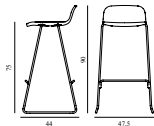

Just Barstool 75 cm w. back Full Upholstery Chrome

Colli: 1
Size & Weight: H: 90 x VV: 47,5 x D: 44 x SH: 75 cm - 7 kg
Packing: Brown Box - H: 1150 x L: 520 x D: 500 cm
Material: Shell: Lacquered Oak Veneer, Legs: Chrome, Upholstery: See price groups.
Production time: 6 weeks

709841 Group 1	SEK	<i>Contract Price</i> 7.256,00
709842 Group 2	SEK	<i>Contract Price</i> 7.484,00
709843 Group 3	SEK	<i>Contract Price</i> 7.540,00
709844 Group 4	SEK	<i>Contract Price</i> 7.540,00
709845 Group 5	SEK	<i>Contract Price</i> 7.656,00
709846 Group 6	SEK	<i>Contract Price</i> 8.112,00
709847 Group 7	SEK	<i>Contract Price</i> 8.228,00