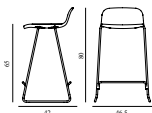

JUST BARSTOOL 65 CM STEEL

Design: Iskos-Berlin, 2016
 Duty Code: 9401790000
 Made in: Poland
 Construction: Just is delivered assembled.
 Maintenance: Clean with damp cloth.

Just Barstool 65 cm Chrome

Colli: 1
 Size & Weight: H: 65 x W: 46,5 x D: 40 x SH: 65 cm - 6,3 kg
 Packing: Brown Box - H: 101,4 x L: 50,7 x D: 50,7 cm - 27,8 kg
 Material: Lacquered Oak Veneer, Legs: Chrome/steel
 Production time: 2 weeks

Just Barstool 75 cm Chrome

Colli: 1
 Size & Weight: H: 75 x W: 47,5 x D: 44 x SH: 75 cm - 6,6 kg
 Packing: Brown Box - H: 101,4 x L: 50,75 l x D: 50,7 cm - 29,2 kg
 Material: Lacquered Oak Veneer, Legs: Chrome/steel
 Production time: 2 weeks

Contract Price
 SEK 2.800,00

Just Barstool 75 cm Black Steel

Colli: 1
 Size & Weight: H: 75 x W: 47,5 x D: 44 x SH: 75 cm - 6,6 kg
 Packing: Brown Box - H: 101,4 x L: 50,75 l x D: 50,7 cm - 29,2 kg
 Material: Lacquered Oak Veneer or Painted and Lacquered Ash Veneer, Legs: Powder Coated Steel / Chrome.
 Production time: 2 weeks

Contract Price
 SEK 2.800,00

JUST BARSTOOL 65 CM W. BACK STEEL

Design: Iskos-Berlin, 2016
 Duty Code: 9401790000
 Made in: Poland
 Construction: Just is delivered assembled.
 Maintenance: Clean with damp cloth.