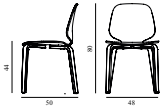

Maintenance: Clean with damp cloth.

My Chair Oak			
Collit:	1		
Size & Weight:	H: 80 x W: 48 x D: 50 x SH: 44 cm - 6 kg		
Packing:	Brown Box - H: 100 x L: 54 x D: 67 cm - 15,4 kg		
Material:	Shell and Legs: Lacquered Oak Veneer		
Production time:	4 weeks		
		SEK	Contract Price 3.140,00
	601113 Oak		