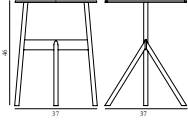

Design: Msds Studio, 2018
Duty Code: 9403208000
Made in: China
Construction: Stock is made of either stainless steel or powder coated steel. The table is delivered assembled.
Maintenance: Clean with damp cloth.

Stock Table	
Colli:	1
Size & Weight:	H: 46 x Ø: 37 cm - 7 kg
Packing:	Brown Box - H: 50,5 x L: 44 x D: 43 cm - 8 kg
Material:	Powder coated steel

	602526 White	Contract Price	SEK	2.684,00
	602527 Wine	Contract Price	SEK	2.684,00
	602528 Steel Blue	Contract Price	SEK	2.684,00
	602529 Black	Contract Price	SEK	2.684,00
	602530 Warm Grey	Contract Price	SEK	2.684,00

Stock Table Stainless Steel	
Colli:	1
Size & Weight:	H: 46 x Ø: 37 cm - 5,7 kg
Packing:	Brown Box - H: 50,5 x L: 44 x D: 43 cm - 8 kg
Material:	Stainless steel

	602531 Stainless Steel	Contract Price	SEK	5.312,00