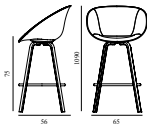

Mat Bar Armchair 75 cm Front Upholstery Hemp Beech/Black

Colli: 1
Size & Weight: H: 110 x W: 64 x D: 55 x SH: 75 cm - 8 kg
Packing: Brown Box - H: 115 x L: 66 x D: 57 cm - 11,5 kg
Material: Shell: Hemp fibers. Legs: FSC^{TM} certified (FSC-C163461) beech plywood and beech plywood from other controlled sources. Footrest: Powder Coated Steel.
Production time: 8 weeks

713811 Group 1	SEK	<i>Contract Price</i> 7.084,00
713812 Group 2	SEK	<i>Contract Price</i> 7.140,00
713813 Group 3	SEK	<i>Contract Price</i> 7.484,00
713814 Group 4	SEK	<i>Contract Price</i> 7.540,00
713815 Group 5	SEK	<i>Contract Price</i> 7.828,00
713816 Group 6	SEK	<i>Contract Price</i> 8.512,00
713817 Group 7	SEK	<i>Contract Price</i> 8.800,00