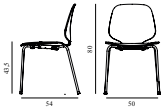

MY CHAIR FRONT UPHOLSTERY PER SEAT 15% rabatt ska dras av på angivna priser

Design: Nicholai Wiig Hansen, 2013
Duty Code: 9401710000
Made in: Lithuania
Price Groups: 1) Oceanic, Aquarius
2) Synergy, Remix, Main Line Flax
3) Yoredale, Canvas
4) Steelcut Trio, City Velvet
5) Hallingdal, Fiord, Divina Melange, Divina MD, Divina
6) Zero, Vidar
7) Ultra Leather, Elle

My Chair Front Upholstery Chrome & Oak

Colli: 1
Size & Weight: H: 80 x W: 50 x D: 54 x SH: 43,5 cm - 6 kg
Packing: Brown Box - H: 100 x L: 54 x D: 67 cm
Material: Shell: Lacquered Oak Veneer, PU Foam and Front Upholstery, Legs: Chrome, Upholstery: See price groups.
Production time: 6 weeks

709881 Group 1	SEK	<i>Contract Price</i> 5.140,00
709882 Group 2	SEK	<i>Contract Price</i> 5.200,00
709883 Group 3	SEK	<i>Contract Price</i> 5.372,00
709884 Group 4	SEK	<i>Contract Price</i> 5.600,00
709885 Group 5	SEK	<i>Contract Price</i> 5.772,00
709886 Group 6	SEK	<i>Contract Price</i> 6.400,00
709887 Group 7	SEK	<i>Contract Price</i> 6.572,00