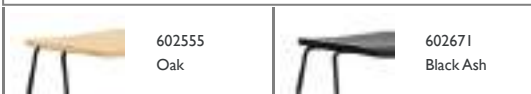

JUST BARSTOOL 65 CM STEEL

Design: Iskos-Berlin, 2016
 Duty Code: 9401790000
 Made in: Poland
 Construction: Just is delivered assembled.
 Maintenance: Clean with damp cloth.

Just Barstool 65 cm Chrome

Colli: 1
 Size & Weight: H: 65 x W: 46,5 x D: 40 x SH: 65 cm - 6,3 kg
 Packing: Brown Box - H: 101,4 x L: 50,7 x D: 50,7 cm - 27,8 kg
 Material: Lacquered Oak Veneer, Legs: Chrome/steel
 Production time: 2 weeks

SEK Contract Price
2.800,00

Just Barstool 65 cm Black Steel

Colli: 1
 Size & Weight: H: 65 x W: 46,5 x D: 40 x SH: 65 cm - 6,3 kg
 Packing: Brown Box - H: 101,4 x L: 50,7 x D: 50,7 cm - 27,8 kg
 Material: Lacquered Oak Veneer or Painted and Lacquered Ash Veneer, Legs: Powder Coated Steel / Chrome.
 Production time: 2 weeks

SEK Contract Price
2.800,00

JUST BARSTOOL 75 CM STEEL 15% rabatt ska dras av på angivna priser

Design: Iskos-Berlin, 2016
 Duty Code: 9401790000
 Made in: Poland
 Construction: Just is delivered assembled.
 Maintenance: Clean with damp cloth.