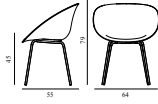

15% rabatt ska dras av på angivna priser

713103 Group 3	SEK	Contract Price 5.828,00
713104 Group 4	SEK	Contract Price 5.940,00
713105 Group 5	SEK	Contract Price 6.172,00
713106 Group 6	SEK	Contract Price 6.912,00
713107 Group 7	SEK	Contract Price 7.140,00

Mat Armchair Front Upholstery Seaweed Black Steel		
Colli:	1	
Size & Weight:	H: 79 x W: 64 x D: 55 x SH: 45 cm - 4,5 kg	
Packing:	Brown Box - H: 81 x L: 65 x D: 56 cm	
Material:	Shell: Hemp Fibers, Eelgrass. Legs: Powder Coated Steel. Upholstery: See price groups	
Production time:	8 weeks	
713111 Group 1	SEK	Contract Price 5.428,00
713112 Group 2	SEK	Contract Price 5.484,00
713113 Group 3	SEK	Contract Price 5.828,00
713114 Group 4	SEK	Contract Price 5.940,00
713115 Group 5	SEK	Contract Price 6.172,00
713116 Group 6	SEK	Contract Price 6.912,00
713117 Group 7	SEK	Contract Price 7.140,00