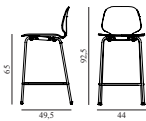

My Chair Barstool 65 cm Black Steel & Black

Collis: 1
Size & Weight: H: 92,5 x W: 44 x D: 49,5 x SH: 65 cm - 6 kg
Packing: Brown Box - H: 97 x L: 55 x D: 50,5 cm
Material: Shell: Painted and Lacquered Ash Veneer, Legs: Powder Coated Steel
Production time: 4 weeks

SEK *Contract Price*
4.000,00