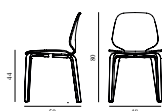

My Chair Full Upholstery Walnut

Colli: 1
Size & Weight: H: 80 x W: 48 x D: 50 x SH: 44 cm - 6,3 kg
Packing: Brown Box - H: 100 x L: 54 x D: 67 cm - 15,6 kg
Material: Shell: Oak Veneer, PU Foam and Full Upholstery, Legs: Lacquered Walnut Veneer, Upholstery: See price groups.
Production time: 6 weeks

709951 Group 1	SEK	<i>Contract Price</i> 6.740,00
709952 Group 2	SEK	<i>Contract Price</i> 6.972,00
709953 Group 3	SEK	<i>Contract Price</i> 7.200,00
709954 Group 4	SEK	<i>Contract Price</i> 7.600,00
709955 Group 5	SEK	<i>Contract Price</i> 7.940,00
709956 Group 6	SEK	<i>Contract Price</i> 8.972,00
709957 Group 7	SEK	<i>Contract Price</i> 9.312,00