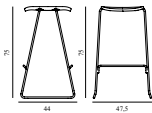

Just Barstool 75 cm Black Steel

Colli: 1
Size & Weight: H: 75 x W: 47,5 x D: 44 x SH: 75 cm - 6,6 kg
Packing: Brown Box - H: 101,4 x L: 50,75 l x D: 50,7 cm - 29,2 kg
Material: Lacquered Oak Veneer or Painted and Lacquered Ash Veneer, Legs: Powder Coated Steel / Chrome.
Production time: 2 weeks

Contract Price
SEK 2.800,00