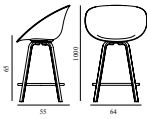

MAT BAR ARMCHAIR 65 CM WOOD 15% rabatt skadras av på angivna priser

Design: Foersom & Hiort-Lorenzen, 2025
Awards: Product of the Year, seating category, Mix Awards, 2024, MetropolisLikes Award, furniture category, MetropolisLikes Awards, 2024 & Green Idea of the Year, Bo Bedre's Design Awards, 2024

Duty Code: 94015900
Made in: Denmark

Construction: Mat Chair collection comprises a hemp shell crafted in a uniquely developed compression process. The base for Mat Chair is crafted from FSC™ certified (FSC-C163461) beech plywood and beech plywood from other controlled sources, or powder coated steel in two color options of Cream or Black. The bar versions with a wooden base feature a footrest ring in powder-coated steel for added comfort and stability. The shell is crafted using a unique blend of 75% hemp fibers, while the remaining 25% constitute a specially developed, recyclable bico binder. The Seaweed variant comprises 69% hemp fibers, 6% eelgrass (seaweed) and 25% binder. If returned to Normann Copenhagen at the end of their life, both shell and base can be recycled.

Maintenance: Clean with a damp cloth.

Mat Bar Armchair 65 cm Beech/Cream

Colli: 1
Size & Weight: H: 100 x W: 64 x D: 55 x SH: 65 cm - 6,9 kg
Packing: Brown Box - H: 115 x L: 66 x D: 57 cm - 10,9 kg
Material: Shell: Hemp fibers. Legs: FSC™ certified (FSC-C163461) beech plywood and beech plywood from other controlled sources. Footrest: Powder Coated Steel.
Production time: 2 weeks

Contract Price
SEK 4.628,00