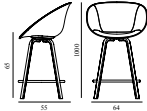

15% rabatt ska dras av på angivna priser

713741 Group 1	SEK	<i>Contract Price</i> 7.084,00
713742 Group 2	SEK	<i>Contract Price</i> 7.140,00
713743 Group 3	SEK	<i>Contract Price</i> 7.484,00
713744 Group 4	SEK	<i>Contract Price</i> 7.540,00
713745 Group 5	SEK	<i>Contract Price</i> 7.828,00
713746 Group 6	SEK	<i>Contract Price</i> 8.512,00
713747 Group 7	SEK	<i>Contract Price</i> 8.800,00

Mat Bar Armchair 65 cm Front Upholstery Seaweed Beech/Black

Collis: 1
Size & Weight: H: 100 x W: 64 x D: 55 x SH: 65 cm - 7,8 kg
Packing: Brown Box - H: 115 x L: 66 x D: 57 cm - 12 kg
Material: Shell: Hemp fibers, eelgrass (seaweed). Legs: FSC certified (FSC-C163461) beech plywood and beech plywood from other controlled sources. Footrest: Powder Coated Steel.
Production time: 8 weeks

713751 Group 1	SEK	<i>Contract Price</i> 7.084,00
713752 Group 2	SEK	<i>Contract Price</i> 7.140,00
713753 Group 3	SEK	<i>Contract Price</i> 7.484,00
713754 Group 4	SEK	<i>Contract Price</i> 7.540,00
713755 Group 5	SEK	<i>Contract Price</i> 7.828,00
713756 Group 6	SEK	<i>Contract Price</i> 8.512,00
713757 Group 7	SEK	<i>Contract Price</i> 8.800,00