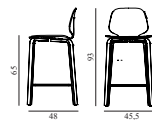

My Chair Barstool 65 cm Front Upholstery Walnut

Colli: 1
Size & Weight: H: 93 x W: 45,5 x D: 48 x SH: 65 cm - 6,2 kg
Packing: Brown Box - H: 97 x L: 55 x D: 50,5 cm
Material: Shell: Lacquered Walnut Veneer, PU Foam and Front Upholstery, Legs: Lacquered Walnut Veneer, Upholstery: See price groups.
Production time: 6 weeks

710061 Group 1	SEK	<i>Contract Price</i> 6.684,00
710062 Group 2	SEK	<i>Contract Price</i> 6.856,00
710063 Group 3	SEK	<i>Contract Price</i> 6.972,00
710064 Group 4	SEK	<i>Contract Price</i> 7.140,00
710065 Group 5	SEK	<i>Contract Price</i> 7.312,00
710066 Group 6	SEK	<i>Contract Price</i> 7.828,00
710067 Group 7	SEK	<i>Contract Price</i> 8.000,00