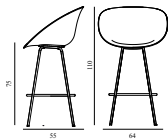

Mat Bar Armchair 75 cm Full Upholstery Black Steel

Coll: I
Size & Weight: H: 110 x W: 64 x D: 55 x SH: 75 cm - 7 kg
Packing: Brown Box - H: 111 x L: 66 x D: 57 cm
Material: Shell: Hemp Fibers. Legs: Powder Coated Steel. Upholstery: See price groups
Production time: 8 weeks

713591		<i>Contract Price</i>
Group 1	SEK	7.028,00
713592		<i>Contract Price</i>
Group 2	SEK	7.140,00
713593		<i>Contract Price</i>
Group 3	SEK	7.600,00
713594		<i>Contract Price</i>
Group 4	SEK	7.712,00
713595		<i>Contract Price</i>
Group 5	SEK	8.056,00
713596		<i>Contract Price</i>
Group 6	SEK	9.084,00
713597		<i>Contract Price</i>
Group 7	SEK	9.428,00