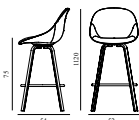

Mat Bar Chair 75 cm Front Upholstery Seaweed Beech/Cream

Colli: 1
Size & Weight: H: 110 x W: 51,6 x D: 53 x SH: 75 cm - 7,1 kg
Packing: Brown Box - H: 115 x L: 66 x D: 57 cm - 10,6 kg
Material: Shell: Hemp fibers, eelgrass (seaweed). Legs: FSC certified (FSC-C163461) beech plywood and beech plywood from other controlled sources. Footrest: Powder Coated Steel.
Production time: 8 weeks