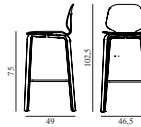

My Chair Barstool 75 cm Walnut

Colli: 1
Size & Weight: H: 102,5 x W: 46,5 x D: 49 x SH: 75 cm - 6,6 kg
Packing: Brown Box - H: 108 x L: 55 x D: 50,5 cm - 9 kg
Material: Shell and Legs: Lacquered Walnut Veneer
Production time: 4 weeks

Contract Price
SEK 4.740,00