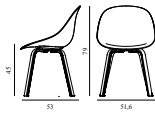

MAT CHAIR WOOD 15% rabatt ska dras av på angivna priser

Design: Foersom & Hiort-Lorenzen, 2025
Awards: Product of the Year, seating category, Mix Awards, 2024, MetropolisLikes Award, furniture category, MetropolisLikes Awards, 2024 & Green Idea of the Year, Bo Bedre's Design Awards, 2024

Duty Code: 94015900
Made in: Denmark

Construction: Mat Chair collection comprises a hemp shell crafted in a uniquely developed compression process. The base for Mat Chair is crafted from FSC™ certified (FSC-C163461) beech plywood and beech plywood from other controlled sources, or powder coated steel in two color options of Cream or Black. The bar versions with a wooden base feature a footrest ring in powder-coated steel for added comfort and stability. The shell is crafted using a unique blend of 75% hemp fibers, while the remaining 25% constitute a specially developed, recyclable bico binder. The Seaweed variant comprises 69% hemp fibers, 6% eelgrass (seaweed) and 25% binder. If returned to Normann Copenhagen at the end of their life, both shell and base can be recycled.

Maintenance: Clean with a damp cloth.

Mat Chair Beech

Colli: 1
Size & Weight: H: 79 x W: 51,5 x D: 53 x SH: 45 cm - 4,5 kg
Packing: Brown Box - H: 84 x L: 65 x D: 56 cm - 7,3 kg
Material: Shell: Hemp fibers. Legs: FSC™ certified (FSC-C163461) beech plywood and beech plywood from other controlled sources.
Production time: 2 weeks

Contract Price
SEK 3.600,00