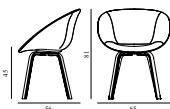

MAT ARMCHAIR Full Upholstery Beech 15% rabatt ska dras av på angivna priser

Design: Foersom & Hiort-Lorenzen, 2025
Awards: Product of the Year, seating category, Mix Awards, 2024, MetropolisLikes Award, furniture category, MetropolisLikes Awards, 2024 & Green Idea of the Year, Bo Bedre's Design Awards, 2024
Duty Code: 94015900
Made in: Denmark
Price Groups: 1) Aquarius, Oceanic
2) Main Line Flax, Remix, Synergy
3) Canvas, Yoredale
4) City Velvet, Steelcut Trio
5) Divina, Divina MD, Divina Melange, Fiord, Hallingdal
6) Vidar, Zero
7) Elle, Ultra Leather

Mat Armchair Full Upholstery Beech

Colli: 1
Size & Weight: H: 79 x W: 64 x D: 55 x SH: 45 cm - 6,5 kg
Packing: Brown Box - H: 84 x L: 65 x D: 56 cm - 9,3 kg
Material: Shell: Hemp Fibers. Legs: FSC certified (FSC-C163461) beech plywood and beech plywood from other controlled sources. Upholstery: See price groups.
Production time: 8 weeks

713851 Group 1	SEK	<i>Contract Price</i> 7.084,00
713852 Group 2	SEK	<i>Contract Price</i> 7.200,00
713853 Group 3	SEK	<i>Contract Price</i> 7.656,00
713854 Group 4	SEK	<i>Contract Price</i> 7.772,00
713855 Group 5	SEK	<i>Contract Price</i> 8.112,00
713856 Group 6	SEK	<i>Contract Price</i> 9.140,00
713857 Group 7	SEK	<i>Contract Price</i> 9.484,00