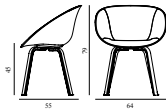

Mat Armchair Front Upholstery Seaweed Beech

Colli: 1
Size & Weight: H: 79 x W: 64 x D: 55 x SH: 45 cm - 6 kg
Packing: Brown Box - H: 84 x L: 65 x D: 56 cm - 8,8 kg
Material: Shell: Hemp Fibers, Eelgrass. Legs: FSC certified (FSC-C163461) beech plywood and beech plywood from other controlled sources. Upholstery: See price groups.
Production time: 8 weeks

713071 Group 1	SEK	<i>Contract Price</i> 5.656,00
713072 Group 2	SEK	<i>Contract Price</i> 5.712,00
713073 Group 3	SEK	<i>Contract Price</i> 6.056,00
713074 Group 4	SEK	<i>Contract Price</i> 6.112,00
713075 Group 5	SEK	<i>Contract Price</i> 6.340,00
713076 Group 6	SEK	<i>Contract Price</i> 6.972,00
713077 Group 7	SEK	<i>Contract Price</i> 7.200,00