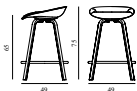

Mat Barstool 65 cm Front Upholstery Seaweed Beech/Cream

Colli: 1
Size & Weight: H: 75 x W: 49 x D: 49 x SH: 65 cm - 6,1 kg
Packing: Brown Box - H: 88 x L: 55,5 x D: 52 cm - 9,1 kg
Material: Shell: Hemp fibers, eelgrass (seaweed). Legs: FSC certified (FSC-C163461) beech plywood and beech plywood from other controlled sources. Footrest: Powder Coated Steel.
Production time: 8 weeks