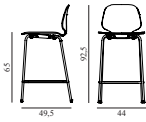

My Chair Barstool 65 cm Front Upholstery Black Steel & Walnut

Coll: 1
Size & Weight: H: 92,5 x W: 44 x D: 49,5 x SH: 65 cm - 6,3 kg
Packing: Brown Box - H: 97 x L: 55 x D: 50,5 cm
Material: Shell: Lacquered Walnut Veneer, PU Foam and Front Upholstery, Legs: Powder Coated Steel, Upholstery: See price groups.
Production time: 6 weeks

710121 Group 1	SEK	<i>Contract Price</i> 5.140,00
710122 Group 2	SEK	<i>Contract Price</i> 5.256,00
710123 Group 3	SEK	<i>Contract Price</i> 5.372,00
710124 Group 4	SEK	<i>Contract Price</i> 5.600,00
710125 Group 5	SEK	<i>Contract Price</i> 5.772,00
710126 Group 6	SEK	<i>Contract Price</i> 6.228,00
710127 Group 7	SEK	<i>Contract Price</i> 6.400,00