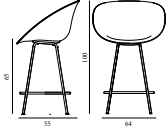

Maintenance: Clean with a damp cloth.

Mat Bar Chair 75 cm Cream Steel

Collis: 1
Size & Weight: H: 110 x W: 51,6 x D: 55 x SH: 75 cm - 5,7 kg
Packing: Brown Box - H: 112 x L: 54,5 x D: 52 cm
Material: Shell: Hemp Fibers. Legs: Powder Coated Steel.
Production time: 2 weeks

Contract Price
SEK 3.540,00

609241
Hemp

609242
Seaweed

Mat Bar Chair 75 cm Black Steel

Collis: 1
Size & Weight: H: 110 x W: 51,6 x D: 55 x SH: 75 cm - 5,7 kg
Packing: Brown Box - H: 112 x L: 54,5 x D: 52 cm
Material: Shell: Hemp Fibers. Legs: Powder Coated Steel.
Production time: 2 weeks

Contract Price
SEK 3.540,00

609243
Hemp

609244
Seaweed

MAT BAR ARMCHAIR 65 CM STEEL 15% rabatt ska dras av på angivna priser

Design: Foersom & Hiort-Lorenzen, 2023
Duty Code: 94015900
Made in: Denmark

Construction: Mat Chair collection comprises a hemp shell crafted in a uniquely developed compression process and mounted to powder coated steel legs. The shell is crafted using a unique blend of 75% hemp fibers, while the remaining 25% constitute a specially developed, recyclable bico binder. The Seaweed variant comprises 69% hemp fibers, 6% eelgrass (seaweed) and 25% binder. If returned to Normann Copenhagen at the end of their life, both shell and base can be recycled.

Maintenance: Clean with a damp cloth.

Mat Bar Armchair 65 cm Cream Steel

Colli: 1
Size & Weight: H: 100 x W: 64 x D: 55 x SH: 65 cm - 6,6 kg
Packing: Brown Box - H: 111 x L: 66 x D: 57 cm
Material: Shell: Hemp Fibers. Legs: Powder Coated Steel.
Production time: 2 weeks