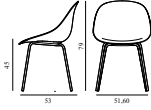

Contract Price
SEK 3.772,00

609257
Hemp

609258
Seaweed

Mat Bar Armchair 75 cm Black Steel

Colli: 1
Size & Weight: H: 110 x W: 64 x D: 55 x SH: 75 cm - 7 kg
Packing: Brown Box - H: 111 x L: 66 x D: 57 cm
Material: Shell: Hemp Fibers. Legs: Powder Coated Steel.
Production time: 2 weeks

Contract Price
SEK 3.772,00

609259
Hemp

609260
Seaweed

MAT CHAIR FRONT UPHOLSTERY STEEL 15% rabatt ska dras av på angivna priser

Design: Foersom & Hiort-Lorenzen, 2023
 Duty Code: 94015900
 Made in: Denmark
 Price Groups: 1) Aquarius, Oceanic
 2) Main Line Flax, Remix, Synergy
 3) Canvas, Yoredale
 4) City Velvet, Steelcut Trio
 5) Divina, Divina MD, Divina Melange, Fiord, Hallingdal
 6) Vidar, Zero
 7) Elle, Ultra Leather