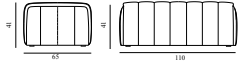

SCENE POUF LARGE

15% rabatt ska dras av på angivna priser

Design: Simon Legald, 2023
Duty Code: 9401610000
Made in: Lithuania
Price Groups: 1) Oceanic, Aquarius
2) Synergy, Remix, Main Line Flax
3) Yoredale, Canvas
4) Steelcut Trio, City Velvet
5) Hallingdal, Fiord, Divina Melange, Divina MD, Divina
6) Zero, Vidar
7) Ultra Leather, Elle

Scene Pouf Large

Colli: 1
Size & Weight: H: 42 x VV: 110 x D: 65 cm - 12 kg
Packing: Brown Box - H: 42,4 x L: 104,5 x D: 68,7 cm
Material: PU Foam and wadding, Upholstery: See price groups.
Production time: 5 weeks

608591 Group 1	SEK	Contract Price 12.972,00
608592 Group 2	SEK	Contract Price 13.312,00
608593 Group 3	SEK	Contract Price 14.456,00
608594 Group 4	SEK	Contract Price 15.484,00
608595 Group 5	SEK	Contract Price 16.340,00
608596 Group 6	SEK	Contract Price 19.712,00
608597 Group 7	SEK	Contract Price 20.740,00