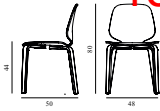

15% rabatt ska dras av på angivna priser

My Chair Full Upholstery Black

Colli: 1
Size & Weight: H: 80 x W: 48 x D: 50 x SH: 44 cm - 6,3 kg
Packing: Brown Box - H: 100 x L: 54 x D: 67 cm - 15,6 kg
Material: Shell: Oak Veneer, PU Foam and Full Upholstery, Legs: Painted and Lacquered Ash Veneer, Upholstery: See price groups.
Production time: 6 weeks

709961 Group 1	SEK	<i>Contract Price</i> 6.856,00
709962 Group 2	SEK	<i>Contract Price</i> 6.972,00
709963 Group 3	SEK	<i>Contract Price</i> 7.200,00
709964 Group 4	SEK	<i>Contract Price</i> 7.600,00
709965 Group 5	SEK	<i>Contract Price</i> 7.940,00
709966 Group 6	SEK	<i>Contract Price</i> 8.972,00
709967 Group 7	SEK	<i>Contract Price</i> 9.312,00

MY CHAIR FULL UPHOLSTERY STEEL

Design: Nicholai Wiig Hansen, 2013
Duty Code: 9401710000
Made in: Lithuania
Price Groups: 1) Oceanic, Aquarius
2) Synergy, Remix, Main Line Flax
3) Yoredale, Canvas
4) Steelcut Trio, City Velvet
5) Hallingdal, Fiord, Divina Melange, Divina MD, Divina
6) Zero, Vidar
7) Ultra Leather, Elle