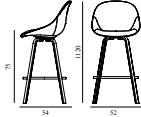

MAT BAR CHAIR 75 CM FULL UPHOLSTERY BEECH/WOOD 15% rabatt ska dras av på angivna priser

Design: Foersom & Hiort-Lorenzen, 2025
Awards: Product of the Year, seating category, Mix Awards, 2024, MetropolisLikes Award, furniture category, MetropolisLikes Awards, 2024 & Green Idea of the Year, Bo Bedre's Design Awards, 2024

Duty Code: 94015900

Made in: Denmark

Price Groups: 1) Aquarius, Oceanic
2) Main Line Flax, Remix, Synergy
3) Canvas, Yoredale
4) City Velvet, Steelcut Trio
5) Divina, Divina MD, Divina Melange, Fiord, Hallingdal
6) Vidar, Zero
7) Elle, Ultra Leather

Mat Bar Chair 75 cm Full Upholstery Beech/Cream

Colli: 1
Size & Weight: H: 110 x W: 51,6 x D: 53 x SH: 75 cm - 7,6 kg
Packing: Brown Box - H: 112 x L: 54 x D: 56 cm - 11,1 kg
Material: Shell: Hemp fibers. Legs: FSC certified (FSC-C163461) beech plywood and beech plywood from other controlled sources. Footrest: Powder Coated Steel.
Production time: 8 weeks

713921 Group 1	SEK	Contract Price 7.312,00
713922 Group 2	SEK	Contract Price 7.428,00
713923 Group 3	SEK	Contract Price 7.884,00
713924 Group 4	SEK	Contract Price 8.000,00
713925 Group 5	SEK	Contract Price 8.284,00
713926 Group 6	SEK	Contract Price 9.256,00
713927 Group 7	SEK	Contract Price 9.600,00