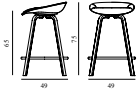

Mat Barstool 65 cm Front Upholstery Hemp Beech/Black

Colli: 1
Size & Weight: H: 75 x W: 49 x D: 49 x SH: 65 cm - 6,1 kg
Packing: Brown Box - H: 88 x L: 55,5 x D: 52 cm - 9,1 kg
Material: Shell: Hemp fibers. Legs: FSC certified (FSC-C163461) beech plywood and beech plywood from other controlled sources. Footrest: Powder Coated Steel.
Production time: 8 weeks

713131 Group 1	SEK	Contract Price 6.000,00
713132 Group 2	SEK	Contract Price 6.056,00
713133 Group 3	SEK	Contract Price 6.284,00
713134 Group 4	SEK	Contract Price 6.340,00
713135 Group 5	SEK	Contract Price 6.572,00
713136 Group 6	SEK	Contract Price 7.140,00
713137 Group 7	SEK	Contract Price 7.312,00