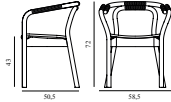

Design: Tatsuo Kuroda, 2012
Duty Code: 9403601000
Made in: China
Construction: Knot chair is made of stained ash and the back is assembled with paper cord joints. Knot chair is delivered assembled.
Maintenance: Clean with damp cloth. Avoid getting the chairs wet, as the color can rub off.

Knot Chair

Colli: 1
Size & Weight: H: 72 x VV: 58,5 x D: 50,5 x SH: 43 cm - 5 kg
Packing: Brown Box - H: 78 x L: 56 x D: 63 cm - 11,2 kg
M3: 0,2752
Material: Stained Ash, Paper Cord

Contract Price
SEK 4.340,00

	602011 Black /Nature		602012 Black /Black

KNOT GLIDES

Duty Code: 9401999090
Construction: Different types of flooring require different types of glides.
Maintenance: We recommend to check the glides every 3-6 months. If worn down, please replace.

Knot Chair Glides			
	900240 PP / Black / 4 pcs	Contract Price SEK	64,00