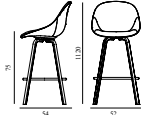

15% rabatt ska dras av på angivna priser

713781 Group 1	SEK	Contract Price 6.800,00
713782 Group 2	SEK	Contract Price 6.856,00
713783 Group 3	SEK	Contract Price 7.200,00
713784 Group 4	SEK	Contract Price 7.256,00
713785 Group 5	SEK	Contract Price 7.484,00
713786 Group 6	SEK	Contract Price 8.112,00
713787 Group 7	SEK	Contract Price 8.340,00

Mat Bar Chair 75 cm Front Upholstery Seaweed Beech/Black

Collis: 1
Size & Weight: H: 110 x W: 51,6 x D: 53 x SH: 75 cm - 7,1 kg
Packing: Brown Box - H: 112 x L: 54 x D: 56 cm - 10,6 kg
Material: Shell: Hemp fibers, eelgrass (seaweed). Legs: FSC certified (FSC-C163461) beech plywood and beech plywood from other controlled sources. Footrest: Powder Coated Steel.
Production time: 8 weeks

713791 Group 1	SEK	Contract Price 6.800,00
713792 Group 2	SEK	Contract Price 6.856,00
713793 Group 3	SEK	Contract Price 7.200,00
713794 Group 4	SEK	Contract Price 7.256,00
713795 Group 5	SEK	Contract Price 7.484,00
713796 Group 6	SEK	Contract Price 8.112,00
713797 Group 7	SEK	Contract Price 8.340,00