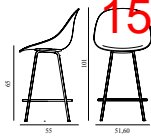

4) City Velvet, Steelcut Trio

5) Divina, Divina MD, Divina Melange, Fiord, Hallingdal

6) Vidar, Zero

7) Elle, Ultra Leather

Mat Bar Chair 65 cm Front Upholstery Hemp Cream Steel

Colli: 1
 Size & Weight: H: 101 x W: 51,6 x D: 55 x SH: 65 cm - 5,3 kg
 Packing: Brown Box - H: 112 x L: 54,5 x D: 52 cm
 Material: Shell: Hemp Fibers. Legs: Powder Coated Steel. Upholstery: See price groups
 Production time: 8 weeks

15% rabatt ska dras av på angivna priser

Mat Bar Chair 65 cm Front Upholstery Seaweed Cream Steel

Coll: 1
 Size & Weight: H: 101 x W: 64 x D: 55 x SH: 65 cm - 5,3 kg
 Packing: Brown Box - H: 112 x L: 54,5 x D: 52 cm
 Material: Shell: Hemp Fibers, Eelgrass. Legs: Powder Coated Steel. Upholstery: See price groups
 Production time: 8 weeks