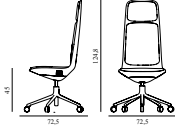

OFF CHAIR HIGH 5W GAS LIFT WITH CUSHION 15% rabatt ska dras av på angivna priser

Design: Simon Legald, 2022
Duty Code: 9401390000
Made in: Lithuania
Price Groups: 1) Oceanic, Aquarius
2) Synergy, Remix, Main Line Flax
3) Yoredale, Canvas
4) Steelcut Trio, City Velvet
5) Hallingdal, Fiord, Divina Melange, Divina MD, Divina
6) Zero, Vidar
7) Ultra Leather, Elle

Off Chair High 5W Gas Lift Alu With Cushion

Coll: I
Size & Weight: H: 124,8 x W: 72,5 x D: 72,5 x SH: 45 cm - 16,5 kg
Packing: Brown Box - H: 134 x L: 69 x D: 72 cm - 17,5 kg
M3: 0,6657
Material: Seat: Rigid PU foam and full upholstery with a steel reinforcement structure inside, Legs and armrests: Polished aluminum with five wheels, Cushion: Veneer and PU foam, Upholstery: See price groups.
Production time: 5 weeks

710551 Group 1	SEK	Contract Price 15.140,00
710552 Group 2	SEK	Contract Price 15.428,00
710553 Group 3	SEK	Contract Price 16.228,00
710554 Group 4	SEK	Contract Price 16.856,00
710555 Group 5	SEK	Contract Price 17.656,00
710556 Group 6	SEK	Contract Price 19.772,00
710557 Group 7	SEK	Contract Price 21.140,00