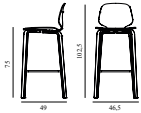

Maintenance: Clean with damp cloth.

My Chair Barstool 75 cm Oak

Colli: 1
Size & Weight: H: 102,5 x W: 50 x D: 49 x SH: 75 cm - 6,6 kg
Packing: Brown Box - H: 108 x L: 55 x D: 50,5 cm - 9 kg
Material: Shell and Legs: Lacquered Oak Veneer
Production time: 4 weeks