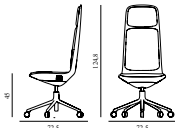

Off Chair High 5W Gas Lift Black Alu With Cushion

Coll: I
Size & Weight: H: 124,8 x W: 72,5 x D: 72,5 x SH: 45 cm - 16,5 kg
Packing: Brown Box - H: 134 x L: 69 x D: 72 cm - 17,5 kg
M3: 0,6657
Material: Seat: Rigid PU foam and full upholstery with a steel reinforcement structure inside, Legs and armrests: Black powder coated aluminum with five wheels, Cushion: Veneer and PU foam, Upholstery: See price groups.
Production time: 5 weeks

710561 Group 1	SEK	Contract Price 15.140,00
710562 Group 2	SEK	Contract Price 15.428,00
710563 Group 3	SEK	Contract Price 16.228,00
710564 Group 4	SEK	Contract Price 16.856,00
710565 Group 5	SEK	Contract Price 17.656,00
710566 Group 6	SEK	Contract Price 19.772,00
710567 Group 7	SEK	Contract Price 21.140,00