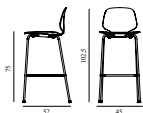

My Chair Barstool 75 cm Full Upholstery Chrome

Colli: 1
Size & Weight: H: 102,5 x W: 45,5 x D: 52 x SH: 75 cm - 7,4 kg
Packing: Brown Box - H: 108 x L: 55 x D: 50,5 cm - 10,6 kg
Material: Shell: Oak Veneer, PU Foam and Full Upholstery, Legs: Chrome, Upholstery: See price groups.
Production time: 6 weeks

710311 Group 1	SEK	<i>Contract Price</i> 6.628,00
710312 Group 2	SEK	<i>Contract Price</i> 6.740,00
710313 Group 3	SEK	<i>Contract Price</i> 7.140,00
710314 Group 4	SEK	<i>Contract Price</i> 7.372,00
710315 Group 5	SEK	<i>Contract Price</i> 7.712,00
710316 Group 6	SEK	<i>Contract Price</i> 8.628,00
710317 Group 7	SEK	<i>Contract Price</i> 8.912,00