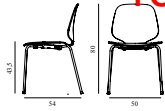

15% rabatt ska dras av på angivna priser

My Chair Full Upholstery Black Steel

Colli: 1
Size & Weight: H: 80 x W: 50 x D: 50 x SH: 43,5 cm - 6,2 kg
Packing: Brown Box - H: 100 x L: 54 x D: 67 cm - 9,4 kg
Material: Shell: Oak Veneer, PU Foam and Full Upholstery, Legs: Powder Coated Steel, Upholstery: See price groups.
Production time: 6 weeks

709981 Group 1	SEK	<i>Contract Price</i> 5.828,00
709982 Group 2	SEK	<i>Contract Price</i> 6.056,00
709983 Group 3	SEK	<i>Contract Price</i> 6.400,00
709984 Group 4	SEK	<i>Contract Price</i> 6.628,00
709985 Group 5	SEK	<i>Contract Price</i> 7.084,00
709986 Group 6	SEK	<i>Contract Price</i> 8.000,00
709987 Group 7	SEK	<i>Contract Price</i> 8.340,00

MY CHAIR LOUNGE WOOD

Design: Nicholai Wiig Hansen, 2013
Duty Code: 9401690000
Made in: Lithuania

Construction: My Chair Lounge consists of a shell made in molded walnut, oak or in a painted ash veneer version. Comes with legs in molded walnut, oak or painted ash veneer. The rubber pieces between the shell and the legs as well as the plastic parts underneath the ends of the legs are specially designed for Normann Copenhagen for My Chair. The chair is delivered assembled. Load capacity: Max. 150 kg dynamic weight.

Maintenance: Clean with damp cloth.