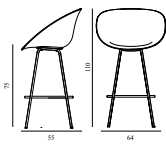

Mat Bar Armchair 75 cm Front Upholstery Hemp Black Steel

Colli: 1
Size & Weight: H: 110 x W: 64 x D: 55 x SH: 75 cm - 7 kg
Packing: Brown Box - H: 111 x L: 66 x D: 57 cm
Material: Shell: Hemp Fibers. Legs: Powder Coated Steel. Upholstery: See price groups
Production time: 8 weeks

713421		<i>Contract Price</i>
Group 1	SEK	6.112,00
713422		<i>Contract Price</i>
Group 2	SEK	6.228,00
713423		<i>Contract Price</i>
Group 3	SEK	6.572,00
713424		<i>Contract Price</i>
Group 4	SEK	6.628,00
713425		<i>Contract Price</i>
Group 5	SEK	6.856,00
713426		<i>Contract Price</i>
Group 6	SEK	7.600,00
713427		<i>Contract Price</i>
Group 7	SEK	7.828,00