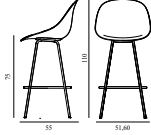

15% rabatt ska dras av på angivna priser

713383 Group 3	SEK	<i>Contract Price</i> 6.284,00
713384 Group 4	SEK	<i>Contract Price</i> 6.340,00
713385 Group 5	SEK	<i>Contract Price</i> 6.572,00
713386 Group 6	SEK	<i>Contract Price</i> 7.200,00
713387 Group 7	SEK	<i>Contract Price</i> 7.428,00

Mat Bar Chair 75 cm Front Upholstery Seaweed Black Steel

Collis: 1
Size & Weight: H: 110 x W: 51,6 x D: 55 x SH: 75 cm - 5,7 kg
Packing: Brown Box - H: 112 x L: 54,5 x D: 52 cm
Material: Shell: Hemp Fibers, Eelgrass. Legs: Powder Coated Steel. Upholstery: See price groups
Production time: 8 weeks

713391 Group 1	SEK	<i>Contract Price</i> 5.884,00
713392 Group 2	SEK	<i>Contract Price</i> 5.940,00
713393 Group 3	SEK	<i>Contract Price</i> 6.284,00
713394 Group 4	SEK	<i>Contract Price</i> 6.340,00
713395 Group 5	SEK	<i>Contract Price</i> 6.572,00
713396 Group 6	SEK	<i>Contract Price</i> 7.200,00
713397 Group 7	SEK	<i>Contract Price</i> 7.428,00