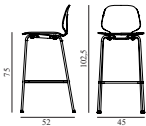

My Chair Barstool 75 cm Front Upholstery Black Steel & Black

Colli: 1
Size & Weight: H: 102,5 x W: 45 x D: 52 x SH: 75 cm - 7,2 kg
Packing: Brown Box - H: 108 x L: 55 x D: 50,5 cm
Material: Shell: Painted and Lacquered Ash Veneer, PU Foam and Front Upholstery, Legs: Powder Coated Steel, Upholstery: See price groups.
Production time: 6 weeks

710271 Group 1	SEK	<i>Contract Price</i> 5.140,00
710272 Group 2	SEK	<i>Contract Price</i> 5.256,00
710273 Group 3	SEK	<i>Contract Price</i> 5.372,00
710274 Group 4	SEK	<i>Contract Price</i> 5.600,00
710275 Group 5	SEK	<i>Contract Price</i> 5.772,00
710276 Group 6	SEK	<i>Contract Price</i> 6.228,00
710277 Group 7	SEK	<i>Contract Price</i> 6.400,00