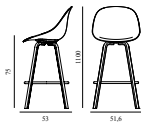

MAT BAR CHAIR 75 CM WOOD 15% rabatt ska dras av på angivna priser

Design: Foersom & Hiort-Lorenzen, 2025
Awards: Product of the Year, seating category, Mix Awards, 2024, MetropolisLikes Award, furniture category, MetropolisLikes Awards, 2024 & Green Idea of the Year, Bo Bedre's Design Awards, 2024

Duty Code: 94015900

Made in: Denmark

Construction: Mat Chair collection comprises a hemp shell crafted in a uniquely developed compression process. The base for Mat Chair is crafted from FSC™ certified (FSC-C163461) beech plywood and beech plywood from other controlled sources, or powder coated steel in two color options of Cream or Black. The bar versions with a wooden base feature a footrest ring in powder-coated steel for added comfort and stability. The shell is crafted using a unique blend of 75% hemp fibers, while the remaining 25% constitute a specially developed, recyclable bico binder. The Seaweed variant comprises 69% hemp fibers, 6% eelgrass (seaweed) and 25% binder. If returned to Normann Copenhagen at the end of their life, both shell and base can be recycled.

Maintenance: Clean with a damp cloth.

Mat Bar Chair 75 cm Beech/Cream

Colli: 1
Size & Weight: H: 110 x W: 51,6 x D: 53 x SH: 75 cm - 6,5 kg
Packing: Brown Box - H: 112 x L: 54 x D: 56 cm - 10 kg
Material: Shell: Hemp fibers. Legs: FSC™ certified (FSC-C163461) beech plywood and beech plywood from other controlled sources. Footrest: Powder Coated Steel.
Production time: 2 weeks

Contract Price
SEK 4.456,00