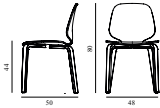

My Chair Front Upholstery Black

Collis: 1
Size & Weight: H: 80 x W: 48 x D: 50 x SH: 44 cm - 6,6 kg
Packing: Brown Box - H: 100 x L: 54 x D: 67 cm - 9,6 kg
Material: Shell: Painted and Lacquered Ash Veneer, PU Foam and Front Upholstery, Legs: Painted and Lacquered Ash Veneer, Upholstery: See price groups.
Production time: 6 weeks

709871 Group 1	SEK	<i>Contract Price</i> 4.684,00
709872 Group 2	SEK	<i>Contract Price</i> 4.740,00
709873 Group 3	SEK	<i>Contract Price</i> 4.972,00
709874 Group 4	SEK	<i>Contract Price</i> 5.200,00
709875 Group 5	SEK	<i>Contract Price</i> 5.372,00
709876 Group 6	SEK	<i>Contract Price</i> 6.000,00
709877 Group 7	SEK	<i>Contract Price</i> 6.172,00