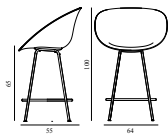

MAT BAR ARMCHAIR 65 CM FRONT UPHOLSTERY UPOLSTERY STEEL 15% rabatt ska dras av på angivna priser

Design: Foersom & Hiort-Lorenzen, 2023

Duty Code: 94015900

Made in: Denmark

Price Groups: 1) Aquarius, Oceanic

2) Main Line Flax, Remix, Synergy

3) Canvas, Yoredale

4) City Velvet, Steelcut Trio

5) Divina, Divina MD, Divina Melange, Fiord, Hallingdal

6) Vidar, Zero

7) Elle, Ultra Leather

Mat Bar Armchair 65 cm Front Upholstery Hemp Cream Steel

Coll: I
Size & Weight: H: 100 x W: 64 x D: 55 x SH: 65 cm - 6,6 kg
Packing: Brown Box - H: 111 x L: 66 x D: 57 cm
Material: Shell: Hemp Fibers. Legs: Powder Coated Steel. Upholstery: See price groups
Production time: 8 weeks

713321		<i>Contract Price</i>
Group 1	SEK	6.112,00
713322		<i>Contract Price</i>
Group 2	SEK	6.228,00
713323		<i>Contract Price</i>
Group 3	SEK	6.572,00
713324		<i>Contract Price</i>
Group 4	SEK	6.628,00
713325		<i>Contract Price</i>
Group 5	SEK	6.856,00
713326		<i>Contract Price</i>
Group 6	SEK	7.600,00
713327		<i>Contract Price</i>
Group 7	SEK	7.828,00