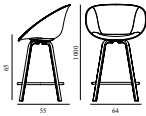

Mat Bar Armchair 65 cm Front Upholstery Hemp Beech/Black

Colli: 1
Size & Weight: H: 100 x W: 64 x D: 55 x SH: 65 cm - 7,8 kg
Packing: Brown Box - H: 115 x L: 66 x D: 57 cm - 11,8 kg
Material: Shell: Hemp fibers. Legs: FSC certified (FSC-C163461) beech plywood and beech plywood from other controlled sources. Footrest: Powder Coated Steel.
Production time: 8 weeks

713731 Group 1	SEK	Contract Price 7.084,00
713732 Group 2	SEK	Contract Price 7.140,00
713733 Group 3	SEK	Contract Price 7.484,00
713734 Group 4	SEK	Contract Price 7.540,00
713735 Group 5	SEK	Contract Price 7.828,00
713736 Group 6	SEK	Contract Price 8.512,00
713737 Group 7	SEK	Contract Price 8.800,00