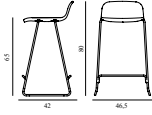

JUST BARSTOOL 65 CM FULL UPHOLSTERY W/ BACK STEEL 15% rabatt ska dras av på angivna priser

Design: Iskos-Berlin, 2014
Awards: Interior Innovation Award – Selection 2014, Germany
Duty Code: 9401710000
Made in: Poland
Price Groups: 1) Oceanic, Aquarius
2) Synergy, Remix, Main Line Flax
3) Yoredale, Canvas
4) Steelcut Trio, City Velvet
5) Hallingdal, Fiord, Divina Melange, Divina MD, Divina
6) Zero, Vidar
7) Ultra Leather, Elle

Just Barstool 65 cm w. back Full Upholstery Black Steel

Colli: 1
Size & Weight: H: 80 x VV: 46,5 x D: 42 x SH: 65 cm - 6,4 kg
Packing: Brown Box - H: 1150 x L: 520 x D: 500 cm
Material: Shell: Lacquered Oak Veneer, Legs: Powder Coated Steel, Upholstery: See price groups.
Production time: 6 weeks

709781 Group 1	SEK	<i>Contract Price</i> 7.200,00
709782 Group 2	SEK	<i>Contract Price</i> 7.256,00
709783 Group 3	SEK	<i>Contract Price</i> 7.484,00
709784 Group 4	SEK	<i>Contract Price</i> 7.540,00
709785 Group 5	SEK	<i>Contract Price</i> 7.656,00
709786 Group 6	SEK	<i>Contract Price</i> 8.112,00
709787 Group 7	SEK	<i>Contract Price</i> 8.228,00