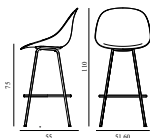

Mat Bar Chair 75 cm Front Upholstery Hemp Black Steel

Coll: 1
Size & Weight: H: 110 x W: 51,6 x D: 55 x SH: 75 cm - 5,7 kg
Packing: Brown Box - H: 112 x L: 54,5 x D: 52 cm
Material: Shell: Hemp Fibers. Legs: Powder Coated Steel. Upholstery: See price groups
Production time: 8 weeks

713381		<i>Contract Price</i>
Group 1	SEK	5.884,00
713382		<i>Contract Price</i>
Group 2	SEK	5.940,00