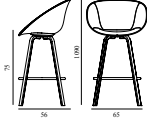

MAT BAR ARMCHAIR 75 CM FRONT UPHOLSTERY WOOD 15% rabatt ska dras av på angivna priser

Design: Foersom & Hiort-Lorenzen, 2025
Awards: Product of the Year, seating category, Mix Awards, 2024, MetropolisLikes Award, furniture category, MetropolisLikes Awards, 2024 & Green Idea of the Year, Bo Bedre's Design Awards, 2024

Duty Code: 94015900

Made in: Denmark

1. Price Groups:
1) Aquarius, Oceanic
  2) Main Line Flax, Remix, Synergy
  3) Canvas, Yoredale
  4) City Velvet, Steelcut Trio
  5) Divina, Divina MD, Divina Melange, Fiord, Hallingdal
  6) Vidar, Zero
  7) Elle, Ultra Leather

Mat Bar Armchair 75 cm Front Upholstery Hemp Beech/Cream

Colli: 1
Size & Weight: H: 110 x W: 64 x D: 55 x SH: 75 cm - 8 kg
Packing: Brown Box - H: 115 x L: 66 x D: 57 cm - 11,5 kg
Material: Shell: Hemp fibers. Legs: FSC^{TM} certified (FSC-C163461) beech plywood and beech plywood from other controlled sources. Footrest: Powder Coated Steel.
Production time: 8 weeks

713801 Group 1	SEK	<i>Contract Price</i> 7.084,00
713802 Group 2	SEK	<i>Contract Price</i> 7.140,00
713803 Group 3	SEK	<i>Contract Price</i> 7.484,00
713804 Group 4	SEK	<i>Contract Price</i> 7.540,00
713805 Group 5	SEK	<i>Contract Price</i> 7.828,00
713806 Group 6	SEK	<i>Contract Price</i> 8.512,00
713807 Group 7	SEK	<i>Contract Price</i> 8.800,00