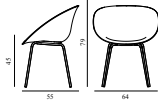

MAT ARMCHAIR FOLD UPHOLSTERY STEEL 15% rabatt ska dras av på angivna priser

Design: Foersom & Hiort-Lorenzen, 2023
Duty Code: 94015900
Made in: Denmark
Price Groups: 1) Aquarius, Oceanic
2) Main Line Flax, Remix, Synergy
3) Canvas, Yoredale
4) City Velvet, Steelcut Trio
5) Divina, Divina MD, Divina Melange, Fiord, Hallingdal
6) Vidar, Zero
7) Elle, Ultra Leather

Mat Armchair Full Upholstery Cream Steel

Colli: 1
Size & Weight: H: 79 x W: 64 x D: 55 x SH: 45 cm - 4,5 kg
Packing: Brown Box - H: 81 x L: 65 x D: 56 cm
Material: Shell: Hemp Fibers. Legs: Powder Coated Steel. Upholstery: See price groups
Production time: 8 weeks

713461 Group 1	SEK	<i>Contract Price</i> 6.284,00
713462 Group 2	SEK	<i>Contract Price</i> 6.456,00
713463 Group 3	SEK	<i>Contract Price</i> 6.912,00
713464 Group 4	SEK	<i>Contract Price</i> 7.028,00
713465 Group 5	SEK	<i>Contract Price</i> 7.372,00
713466 Group 6	SEK	<i>Contract Price</i> 8.400,00
713467 Group 7	SEK	<i>Contract Price</i> 8.740,00