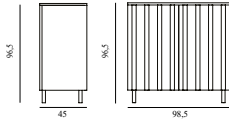

RIB CABINET

15% rabatt ska dras av på angivna priser

Design: Simon Legald, 2022

Duty Code: 9403609000

Made in: Turkey

Construction: Rib is designed in lacquered oak veneer or painted and lacquered oak veneer with solid oak slats and base. Rib is equipped with a push latch, making handles redundant, and has removable shelves that can be adjusted in height, giving the possibility to store any object or belongings. Rib is delivered assembled.

Maintenance: Clean with a damp cloth.

Rib Cabinet

Colli: 1
Size & Weight: H: 96,5 x W: 45 x L: 98,5 cm - 39 kg
Packing: Brown Box - H: 90 x L: 103 x D: 51 cm - 47 kg
Material: Lacquered oak veneer or painted and lacquered oak veneer
Color: Oak or Soft Black

	607750 Oak	Contract Price	SEK	13.372,00
	607751 Soft Black	Contract Price	SEK	13.372,00

RIB SIDEBOARD

Design: Simon Legald, 2022

Duty Code: 9403609000

Made in: Turkey

Construction: Rib is designed in lacquered oak veneer or painted and lacquered oak veneer with solid oak slats and base. Rib is equipped with a push latch, making handles redundant, and has removable shelves that can be adjusted in height, giving the possibility to store any object or belongings. Rib is delivered assembled.

Maintenance: Clean with a damp cloth.