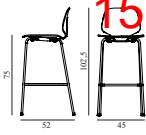

15% rabatt ska dras av på angivna priser

My Chair Barstool 75 cm Black Steel & Black

Colli:	1
Size & Weight:	H: 102,5 x W: 45 x D: 52 x SH: 75 cm - 6,4 kg
Packing:	Brown Box - H: 108 x L: 55 x D: 50,5 cm
Material:	Shell: Painted and Lacquered Ash Veneer, Legs: Powder Coated Steel
Production time:	4 weeks