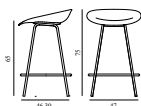

MAT BARSTOOL 65 CM FULL UPHOLSTERY STEEL 15% rabatt ska dras av på angivna priser

Design: Foersom & Hiort-Lorenzen, 2023
Duty Code: 94015900
Made in: Denmark
Price Groups: 1) Aquarius, Oceanic
2) Main Line Flax, Remix, Synergy
3) Canvas, Yoredale
4) City Velvet, Steelcut Trio
5) Divina, Divina MD, Divina Melange, Fiord, Hallingdal
6) Vidar, Zero
7) Elle, Ultra Leather

Mat Barstool 65 cm Full Upholstery Cream Steel

Colli: 1
Size & Weight: H: 75 x W: 47 x D: 46,3 x SH: 65 cm - 5,1 kg
Packing: Brown Box - H: 88 x L: 55,5 x D: 52 cm
Material: Shell: Hemp Fibers. Legs: Powder Coated Steel. Upholstery: See price groups
Production time: 8 weeks

713481 Group 1	SEK	<i>Contract Price</i> 5.484,00
713482 Group 2	SEK	<i>Contract Price</i> 5.540,00
713483 Group 3	SEK	<i>Contract Price</i> 5.828,00
713484 Group 4	SEK	<i>Contract Price</i> 5.884,00
713485 Group 5	SEK	<i>Contract Price</i> 6.112,00
713486 Group 6	SEK	<i>Contract Price</i> 6.740,00
713487 Group 7	SEK	<i>Contract Price</i> 6.972,00