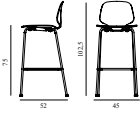

MY CHAIR BARSTOOL 75 cm FRONT UPHOLSTERY CHROME & OAK 15% rabatt ska dras av på angivna priser

Design: Nicholai Wiig Hansen, 2013
Duty Code: 9401710000
Made in: Lithuania
Price Groups: 1) Oceanic, Aquarius
2) Synergy, Remix, Main Line Flax
3) Yoredale, Canvas
4) Steelcut Trio, City Velvet
5) Hallingdal, Fiord, Divina Melange, Divina MD, Divina
6) Zero, Vidar
7) Ultra Leather, Elle

My Chair Barstool 75 cm Front Upholstery Chrome & Oak

Colli: 1
Size & Weight: H: 102,5 x W: 45 x D: 52 x SH: 75 cm - 7,2 kg
Packing: Brown Box - H: 108 x L: 55 x D: 50,5 cm
Material: Shell: Lacquered Oak Veneer, PU Foam and Front Upholstery, Legs: Chrome, Upholstery: See price groups.
Production time: 6 weeks

710221 Group 1	SEK	<i>Contract Price</i> 6.628,00
710222 Group 2	SEK	<i>Contract Price</i> 6.740,00
710223 Group 3	SEK	<i>Contract Price</i> 6.912,00
710224 Group 4	SEK	<i>Contract Price</i> 7.028,00
710225 Group 5	SEK	<i>Contract Price</i> 7.200,00
710226 Group 6	SEK	<i>Contract Price</i> 7.712,00
710227 Group 7	SEK	<i>Contract Price</i> 7.884,00