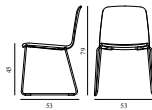

JUST CHAIR WOOD 15% rabatt ska dras av på angivna priser

Design: Iskos-Berlin, 2016
Duty Code: 9401690000
Made in: Poland
Construction: Just consists of a shell and legs made of oak veneer. Just chair is delivered assembled.
Maintenance: Clean with damp cloth.

Just Chair Oak

Colli: 2
Size & Weight: H: 80 x W: 47,5 x D: 53,5 x SH: 45 cm - 5,5 kg
Packing: Brown Box - H: 94,45 x L: 67,7 x D: 57,7 cm - 14 kg
Material: Lacquered Oak Veneer.
Production time: 2 weeks

Contract Price
SEK 3.312,00

602071
Oak

Just Chair Black Oak

Colli: 2
Size & Weight: H: 80 x W: 47,5 x D: 53,5 x SH: 45 cm - 5,5 kg
Packing: Brown Box - H: 94,45 x L: 67,7 x D: 57,7 cm - 14 kg
Material: Painted and Lacquered Oak Veneer.
Production time: 2 weeks

Contract Price
SEK 3.312,00

602072
Black Oak

JUST CHAIR STEEL

Design: Iskos-Berlin, 2014
Awards: Interior Innovation Award – Selection 2014, Germany
Duty Code: 9403601000
Made in: Poland
Construction: Just consists of a shell made of molded ash or oak veneer and a steel or chrome frame. The frame is mounted to the seat by slotting seamlessly into the millings underneath the shell. The chairs are stackable, up to 6 pcs. The chair is delivered assembled.
Maintenance: Clean with damp cloth.

Just Chair Black Steel

Colli: 1
Size & Weight: H: 79 x W: 53 x D: 53 x SH: 45 cm - 6,3 kg
Packing: Brown Box - H: 94,4 x L: 67,7 x D: 57,7 cm - 30 kg
Material: Lacquered Ash Veneer, Lacquered Oak Veneer or Painted and Lacquered Ash Veneer, Legs: Powder Coated Steel.
Production time: 2 weeks

602065
Black Ash

Contract Price
SEK 2.340,00

602066
Ash

Contract Price
SEK 2.340,00

602559
Oak

Contract Price
SEK 2.340,00