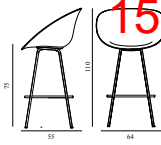

15% rabatt ska dras av på angivna priser

Mat Bar Armchair 75 cm Front Upholstery Seaweed Cream Steel

Colli: 1
Size & Weight: H: 110 x W: 64 x D: 55 x SH: 75 cm - 7 kg
Packing: Brown Box - H: 111 x L: 66 x D: 57 cm
Material: Shell: Hemp Fibers, Eelgrass. Legs: Powder Coated Steel. Upholstery: See price groups
Production time: 8 weeks

713411		<i>Contract Price</i>
Group 1	SEK	6.112,00
713412		<i>Contract Price</i>
Group 2	SEK	6.228,00
713413		<i>Contract Price</i>
Group 3	SEK	6.572,00
713414		<i>Contract Price</i>
Group 4	SEK	6.628,00
713415		<i>Contract Price</i>
Group 5	SEK	6.856,00
713416		<i>Contract Price</i>
Group 6	SEK	7.600,00
713417		<i>Contract Price</i>
Group 7	SEK	7.828,00