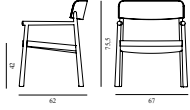

TIMB LOUNGE ARMCHAIR UPHOLSTERY 15% rabatt ska dras av på angivna priser

Design: Simon Legald, 2020
Duty Code: 9401610000
Made in: Portugal

Construction: The Timb lounge armchair comprises a solid painted and lacquered ash frame with slender armrests and a wide, comfortable seat and backrest made from painted and lacquered ash veneer. The lounge armchair has a dowel joint construction with no need for screws. Timb is delivered assembled.

Maintenance: Clean with a damp cloth.

Timb Lounge Armchair Upholstery

Colli: 1
Size & Weight: H: 75,5 x W: 67 x D: 62 x SH: 42 x AH: 58 cm - 7,2 kg
Packing: Brown Box - H: 68 x L: 79 x D: 65 cm - 9,8 kg
M3: 0,3492
Material: Frame: Painted and lacquered ash. Seat and backrest: Painted and lacquered ash veneer. Seat and backrest upholstery: PU foam and Ultra leather by Sørensen Leather.

Contract Price
SEK 6.228,00

	1401906 Tan / Ultra Leather - Camel		1401907 Black / Ultra Leather - Black

TIMB GLIDES

Duty Code: 9401999090
Construction: Different types of flooring require different types of glides.
Maintenance: We recommend to check the glides every 3-6 months. If worn down, please replace.

Timb Chair & Lounge Chair Glides

	900277 PS for wood w. felt / Black / 4pcs	Contract Price SEK 12,00		900278 NIPH for wood / Black / 4 pcs	Contract Price SEK 12,00