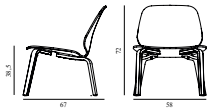

My Chair Lounge Oak

Colli: 1
Size & Weight: H: 72 x W: 58 x D: 67 x SH: 38,5 cm - 7,9 kg
Packing: Brown Box - H: 76,5 x L: 67 x D: 62,5 cm - 11,1 kg
Material: Shell and Legs: Lacquered Oak Veneer
Production time: 4 weeks

SEK *Contract Price*
3.428,00