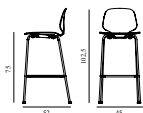

Maintenance: Clean with damp cloth.

My Chair Barstool 75 cm Chrome & Oak

Colli: 1
 Size & Weight: H: 102,5 x W: 45 x D: 52 x SH: 75 cm - 6,4 kg
 Packing: Brown Box - H: 108 x L: 55 x D: 50,5 cm
 Material: Shell: Lacquered Oak Veneer, Legs: Chrome
 Production time: 4 weeks