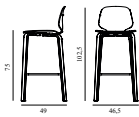

15% rabatt ska dras av på angivna priser

SEK 4.000,00

601605
Black

MY CHAIR BARSTOOL 75 CM FRONT UPHOLSTERY WOOD

Design: Nicholai Wiig Hansen, 2013
Duty Code: 9401610000
Made in: Lithuania
Price Groups: 1) Oceanic, Aquarius
2) Synergy, Remix, Main Line Flax
3) Yoredale, Canvas
4) Steelcut Trio, City Velvet
5) Hallingdal, Fiord, Divina Melange, Divina MD, Divina
6) Zero, Vidar
7) Ultra Leather, Elle

My Chair Barstool 75 cm Front Upholstery Oak

Colli: 1
Size & Weight: H: 102,5 x W: 47 x D: 49 x SH: 75 cm - 7,3 kg
Packing: Brown Box - H: 108 x L: 55 x D: 50,5 cm
Material: Shell: Lacquered Oak Veneer, PU Foam and Front Upholstery, Legs: Lacquered Oak Veneer, Upholstery: See price groups.
Production time: 6 weeks

710191 Group 1	SEK	<i>Contract Price</i> 7.772,00
710192 Group 2	SEK	<i>Contract Price</i> 7.884,00
710193 Group 3	SEK	<i>Contract Price</i> 8.000,00
710194 Group 4	SEK	<i>Contract Price</i> 8.172,00
710195 Group 5	SEK	<i>Contract Price</i> 8.340,00
710196 Group 6	SEK	<i>Contract Price</i> 8.856,00
710197 Group 7	SEK	<i>Contract Price</i> 9.028,00