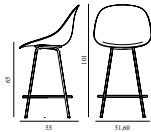

Mat Bar Chair 65 cm Full Upholstery Black Steel

Coll: 1
Size & Weight: H: 101 x W: 64 x D: 55 x SH: 65 cm - 5,3 kg
Packing: Brown Box - H: 112 x L: 54,5 x D: 52 cm
Material: Shell: Hemp Fibers. Legs: Powder Coated Steel. Upholstery: See price groups
Production time: 8 weeks

713531 Group 1	SEK	Contract Price 6.400,00
713532 Group 2	SEK	Contract Price 6.512,00
713533 Group 3	SEK	Contract Price 6.972,00
713534 Group 4	SEK	Contract Price 7.028,00
713535 Group 5	SEK	Contract Price 7.372,00
713536 Group 6	SEK	Contract Price 8.340,00
713537 Group 7	SEK	Contract Price 8.684,00