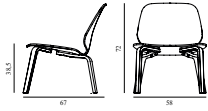

My Chair Lounge Front Upholstery Black

Coll: 1
Size & Weight: H: 72 x W: 58 x D: 67 x SH: 38,5 cm - 8,9 kg
Packing: Brown Box - H: 76,5 x L: 67 x D: 62,5 cm - 11,9 kg
Material: Shell: Painted and Lacquered Ash Veneer; PU Foam and Front Upholstery; Legs: Painted and Lacquered Ash Veneer; Upholstery: See price groups.
Production time: 6 weeks

710011 Group 1	SEK	<i>Contract Price</i> 6.684,00
710012 Group 2	SEK	<i>Contract Price</i> 6.856,00
710013 Group 3	SEK	<i>Contract Price</i> 6.972,00
710014 Group 4	SEK	<i>Contract Price</i> 7.256,00
710015 Group 5	SEK	<i>Contract Price</i> 7.428,00
710016 Group 6	SEK	<i>Contract Price</i> 8.000,00
710017 Group 7	SEK	<i>Contract Price</i> 8.284,00