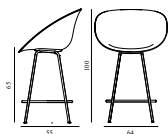

Mat Bar Armchair 65 cm Front Upholstery Hemp Black Steel

Coll: I
Size & Weight: H: 100 x W: 64 x D: 55 x SH: 65 cm - 6,6 kg
Packing: Brown Box - H: 111 x L: 66 x D: 57 cm
Material: Shell: Hemp Fibers. Legs: Powder Coated Steel. Upholstery: See price groups
Production time: 8 weeks

713341		<i>Contract Price</i>
Group 1	SEK	6.112,00
713342		<i>Contract Price</i>
Group 2	SEK	6.228,00