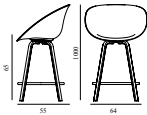

Mat Bar Armchair 65 cm Beech/Black

Colli: 1
Size & Weight: H: 100 x W: 64 x D: 55 x SH: 65 cm - 6,9 kg
Packing: Brown Box - H: 115 x L: 66 x D: 57 cm - 10,9 kg
Material: Shell: Hemp fibers. Legs: FSC™ certified (FSC-C163461) beech plywood and beech plywood from other controlled sources. Footrest: Powder Coated Steel.
Production time: 2 weeks

Contract Price
SEK 4.628,00