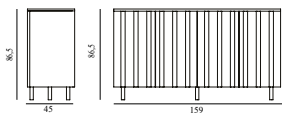

Rib Sideboard

Colli: 1
Size & Weight: H: 86,5 x W: 45 x L: 159 cm - 57 kg
Packing: Brown Box - H: 80 x L: 164 x D: 51 cm
Material: Lacquered oak veneer or painted and lacquered oak veneer
Color: Oak or Soft Black

	607752 Oak	Contract Price	SEK	21.372,00
	607753 Soft Black	Contract Price	SEK	21.372,00