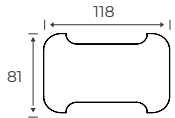

62100

TABLE TOP
(1 pcs. chair suspension)
Colours: 08 Warm grey,
38 Antracit, 10 Black

InnoPod®

08 ●
38 ●
10 ●

62101

TABLE TOP
(No chair suspension)
Colours: 08 Warm grey,
38 Antracit, 10 Black

InnoPod®

08 ●
38 ●
10 ●