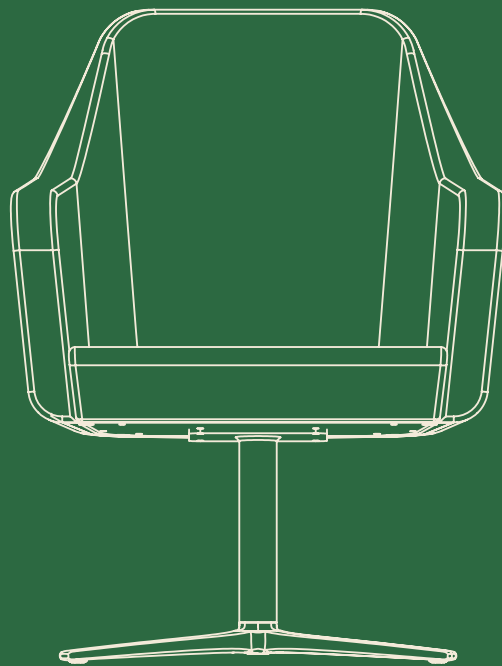

10% rabatt ska dras av på angivna priser

Harc