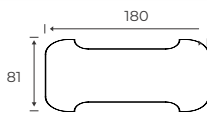

62100

TABLE TOP
(1 pcs. chair suspension)
Colours: 08 Warm grey,
38 Antracit, 10 Black

InnoPod®

08 ●
38 ●
10 ●

62101

TABLE TOP
(No chair suspension)
Colours: 08 Warm grey,
38 Antracit, 10 Black

InnoPod®

08 ●
38 ●
10 ●