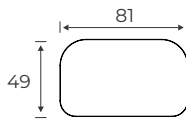

FourUs® Booth 2
FourUs® Booth
FourUs® Work Booth

CUSHION
Decorative cushion 45 x 45 cm

ACC1007

ACOUSTIC

TABLE TOP
(1 pcs. chair suspension)
Colours: 08 Warm grey,
38 Antracit, 10 Black

InnoPod®

08 ●
38 ●
10 ●