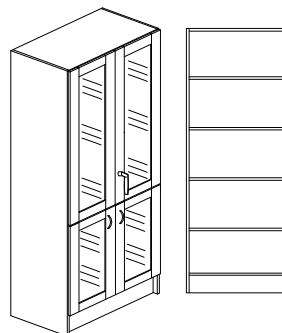

Invändigt mått:
Br.762/962 mm
Dj.295/445/575 mm
H.överdel ca.390 mm och
underdel ca.330 mm

Tillval (pris/styck)

Lika låsning

Tryckcylinderlås - LL 3900.000.04 681:-

Tryckcylinderlås & vridcylinderlås - LL 3900.000.05 1362:-

Olika låsning

Tryckcylinderlås - OL 3900.000.06 681:-

Tryckcylinderlås & vridcylinderlås - OL 3900.000.07 1362:-

Tillval (pris/styck)

*Säkerhetshandtag 835s för Assa/Ruko Cylinder 3910.000.00 1247:-

Ställfötter - 4st justermån 25 mm 3911.000.00 335:-

Extra hyllplan/spån

För skåp - dj.320 mm 3xxx.280.000x 242:-
För skåp - dj.470 mm 3xxx.400.000x 306:-
För skåp - dj.600 mm 3xxx.550.000x 340:-

Extra hyllplan/lamell

För skåp - dj.320 mm 3xxx.280.L00x 473:-
För skåp - dj.470 mm 3xxx.400.L00x 612:-
För skåp - dj.600 mm 3xxx.550.L00x 756:-