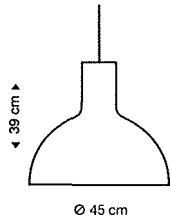

Victo Small 4251
Pendant lamp

	birch white black	walnut
ex. VAT	SEK 7192	SEK 7648
incl. VAT	SEK 8990	SEK 9560

incl. light source
Standard cable length: 150 cm
With a longer cable at extra cost.