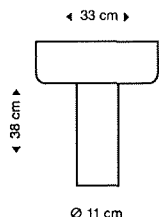

Teelo 8020
Table lamp

	birch	walnut	
ex VAT	SEK 4168	SEK 4624	
incl VAT	SEK 5210	SEK 5780	

incl light source
Standard cable length 220 cm