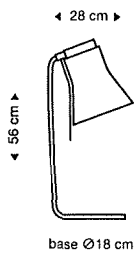

incl. light source
Standard cable length: 150 cm
With a longer cable at extra cost.

Victo Small 4251
Pendant lamp

	birch white black	walnut
ex. VAT	SEK 7192	SEK 7648
incl. VAT	SEK 8990	SEK 9560

incl. light source
Standard cable length: 150 cm
With a longer cable at extra cost.

Petite 4600
Pendant lamp

	birch white black	walnut
ex. VAT	SEK 5536	SEK 5856
incl. VAT	SEK 6920	SEK 7320

incl. light source
Standard cable length: 180 cm
With a longer cable at extra cost.

Petite 4610
Floor lamp

	birch white black	walnut
ex. VAT	SEK 8384	SEK 8704
incl. VAT	SEK 10480	SEK 10880

incl. light source
Standard cable length: 240 cm

Petite 4620
Table lamp

	birch white black	walnut
ex. VAT	SEK 8064	SEK 8480
incl. VAT	SEK 10080	SEK 10600

incl. light source
Standard cable length: 200 cm

Petite 4630
Wall lamp

	birch white black	walnut
ex. VAT	SEK 6504	SEK 6872
incl. VAT	SEK 8130	SEK 8590

incl. light source
Standard cable length: 220 cm
Also available with direct wall mounting at extra cost.