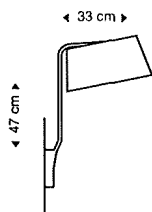

incl light source
Standard cable length 200 cm
With a longer cable at extra cost

Owalo 7010
Floor lamp

	birch white black	walnut
ex VAT	SEK 9976	SEK 10168
incl VAT	SEK 12470	SEK 12710

incl light source
Standard cable length 230 cm

Owalo 7020
Table lamp

	birch white black	walnut
ex VAT	SEK 8424	SEK 8560
incl VAT	SEK 10530	SEK 10700

incl light source
Standard cable length 300 cm

10% rabatt ska dras av på angivna priser

Secto
DESIGN

RECOMMENDED RETAIL PRICES, 1 JANUARY 2025

Sweden | page 5/5

base Ø 12 cm

Owalo 7030
Wall lamp

	birch white black	walnut	
ex VAT	SEK 9576	SEK 9656	
incl VAT	SEK 11970	SEK 12070	

incl light source
Standard cable length 230 cm
Also available with direct wall mounting