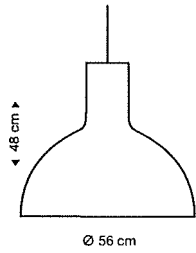

Victo 4250
Pendant lamp

	birch white black	walnut
ex. VAT	SEK 8336	SEK 8792
incl. VAT	SEK 10420	SEK 10990

incl. light source
Standard cable length: 150 cm
With a longer cable at extra cost.