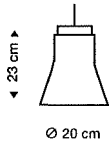

	<p>Secto Small 4237 Corner lamp</p>	<p>birch white black</p>	<p>walnut</p>	<p>incl light source Standard cable length: 240 cm Also available with direct wall mounting</p>

	<p>Octo 4240 Pendant lamp</p>	<p>birch white black</p>	<p>walnut</p>	<p>incl light source Standard cable length: 150 cm With a longer cable at extra cost</p>

	<p>Octo Small 4241 Pendant lamp</p>	<p>birch white black</p>	<p>walnut</p>	<p>incl light source Standard cable length: 150 cm With a longer cable at extra cost</p>

Victo 4250
Pendant lamp

	birch white black	walnut
ex. VAT	SEK 8336	SEK 8792
incl. VAT	SEK 10420	SEK 10990

incl. light source
Standard cable length: 150 cm
With a longer cable at extra cost.

Victo Small 4251
Pendant lamp

	birch white black	walnut
ex. VAT	SEK 7192	SEK 7648
incl. VAT	SEK 8990	SEK 9560

incl. light source
Standard cable length: 150 cm
With a longer cable at extra cost.