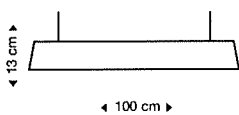

Owalo 7000
Pendant lamp

	birch white black	walnut
ex VAT	SEK 12592	SEK 13016
incl VAT	SEK 15740	SEK 16270

incl light source
Standard cable length 200 cm
With a longer cable at extra cost