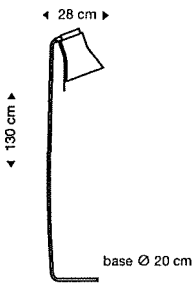

Petite 4610
Floor lamp

	birch white black	walnut
ex. VAT	SEK 8384	SEK 8704
incl. VAT	SEK 10480	SEK 10880

incl. light source
Standard cable length: 240 cm