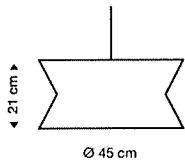

Kontro 6000
Pendant lamp

	birch white black	walnut
ex VAT	SEK 8240	SEK 8704
incl VAT	SEK 10300	SEK 10880

incl light source
Standard cable length 150 cm
With a longer cable at extra cost