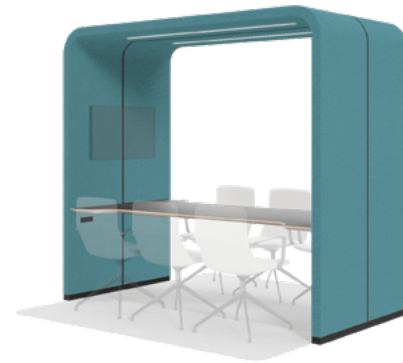

Silen Bridges Bond prices in detail

Product	Price
Bond sitting height · 240 x 120 cm / 95 x 47 in · Table height 74 cm / 29 in · Tabletop white or black Fenix NTM (antibacterial) with bevelled plywood edge. Thickness 21 mm / 0.83 in · Cable hatch with a cable tray under the table, including 1x 110-240 V socket · 4000 K, 12 V LED light with motion sensor, length of the light 1800 mm / 71 in · Power socket 2x 110-240V + USB A/C charger	126.500 SEK
Bond standing height · 240 x 120 cm / 95 x 47 in · Table height 110 cm / 43.3 in · Tabletop white or black Fenix NTM (antibacterial) with bevelled plywood edge. Thickness 21 mm / 0.83 in · Cable hatch with a cable tray under the table, including 1x 110-240 V socket · 4000 K, 12 V LED light with motion sensor, length of the light 1800 mm / 71 in · Power socket 2x 110-240V + USB A/C charger	126.500 SEK
TV-mount · Includig a socket for TV and HDMI cable from cable tray to TV	5.750 SEK

Silen Bridges Bond sitting height