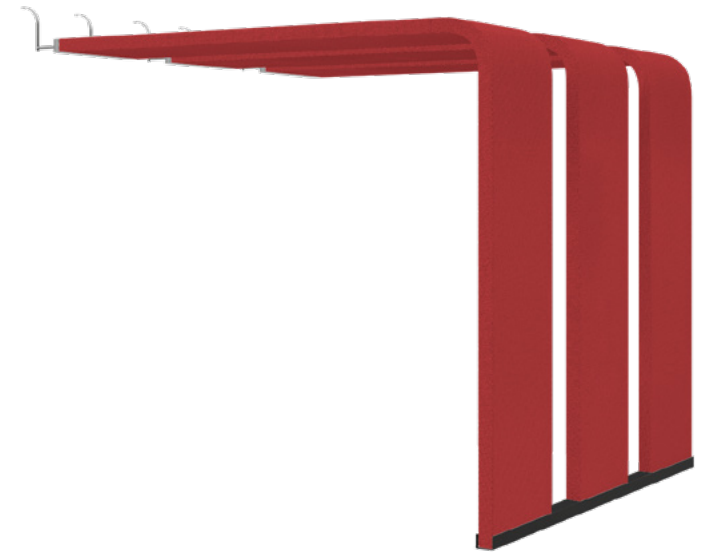

Silen Bridges Connect prices in detail

Product	Price
Connect W2400 · 240 x 240 cm / 95 x 95 in · 3 arches with 30 cm / 12 in gap	74.750 SEK
Connect W2800 · 280 x 240 cm / 110 x 95 in · 3 arches with 30 cm / 12 in gap	82.800 SEK

Silen Bridges Connect extras

Light & electricity package (for 3 arches) · 4000 K, 12 V LED light with motion sensor · Length of the light: 1800mm · Power socket to be ordered separately	18.400 SEK
Power socket (1 pc; only available with Light & Electricity package) · 2x 110-240V + USB A/C charger	4.600 SEK
TV-mount (includig a socket for TV)	5.750 SEK

Silen Bridges Connect (W2400) with 3 arches and 30 cm / 12 in gap