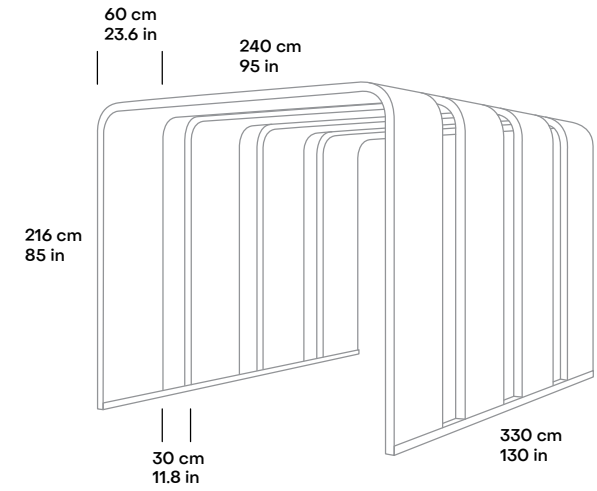

Silen Bridges Portal with 4 arches (W2400)