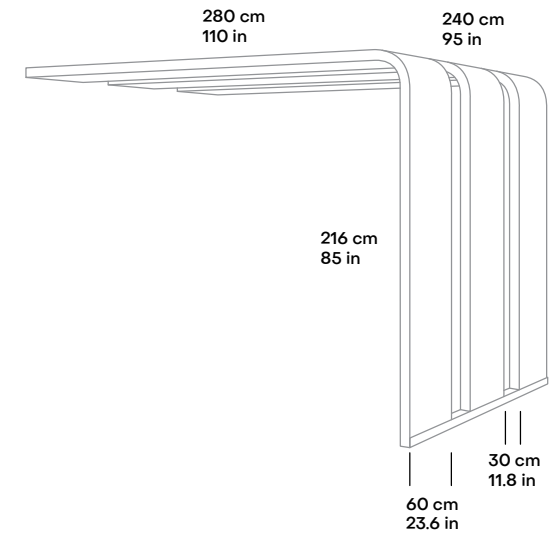

Silen Bridges Connect (W2400) with 3 arches and 30 cm / 12 in gap

Silen Bridges Connect (W2800) with 3 arches and 30 cm / 12 in gap

*Silen Bridges Connect (W2400) with 3 arches
and 30 cm / 12 in gap*

*Silen Bridges Connect (W2800) with 3 arches
and 30 cm / 12 in gap*