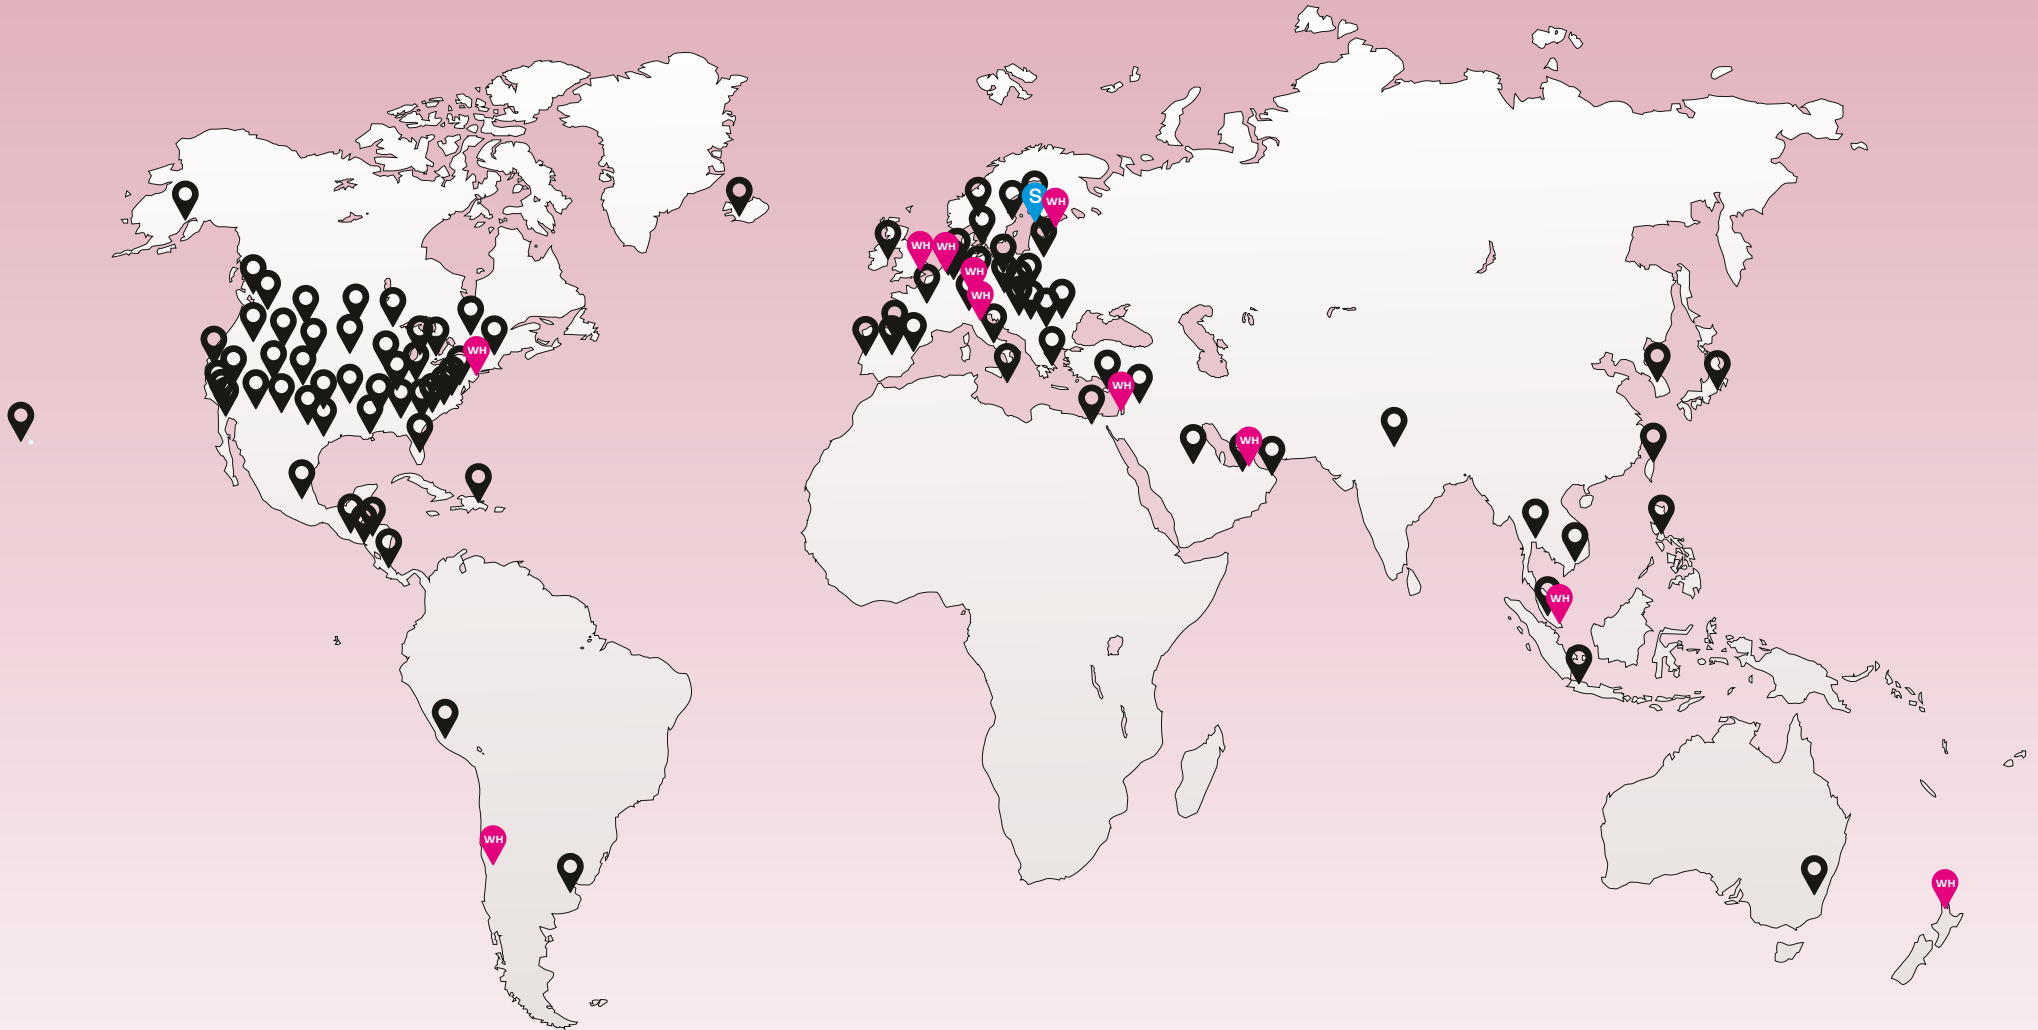

20% rabatt ska dras av på angivna priser

Worldwide distributors

Silen is represented on **6** continents
with over 200 re-sellers in **60** countries
Silen operates **11** regional warehouses and offers
the largest collection of office pods and privacy solutions
for indoor and outdoor work environments.