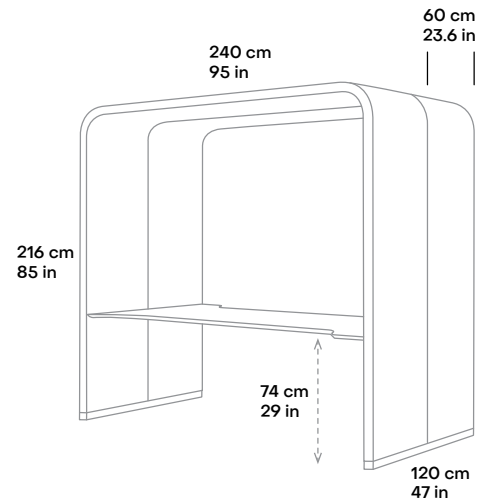

| Product | Price |
|---|-------------|
| Bond sitting height <ul style="list-style-type: none"> · 240 x 120 cm / 95 x 47 in · Table height 74 cm / 29 in · Tabletop white or black Fenix NTM (antibacterial) with bevelled plywood edge. Thickness 21 mm / 0.83 in · Cable hatch with a cable tray under the table, including 1x 110-240 V socket · 4000 K, 12 V LED light with motion sensor, length of the light 1800 mm / 71 in · Power socket 2x 110-240V + USB A/C charger | 126.500 SEK |
| Bond standing height <ul style="list-style-type: none"> · 240 x 120 cm / 95 x 47 in · Table height 110 cm / 43.3 in · Tabletop white or black Fenix NTM (antibacterial) with bevelled plywood edge. Thickness 21 mm / 0.83 in · Cable hatch with a cable tray under the table, including 1x 110-240 V socket · 4000 K, 12 V LED light with motion sensor, length of the light 1800 mm / 71 in · Power socket 2x 110-240V + USB A/C charger | 126.500 SEK |
| TV-mount <ul style="list-style-type: none"> · Includig a socket for TV and HDMI cable from cable tray to TV | 5.750 SEK |

Silen Bridges Bond sitting height

Silen Bridges Bond standing height

Plywood table with a cable hatch

Cable hatch with a cable tray under the table.

Silen Bridges Bond sitting height

Silen Bridges Bond standing height