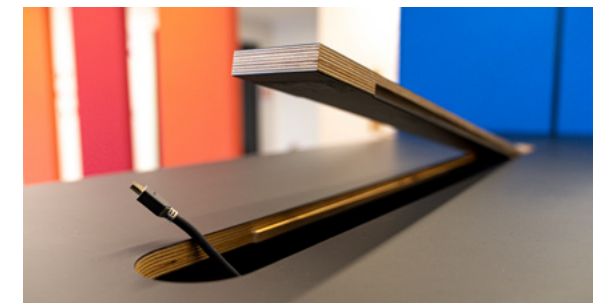

Designed for smaller groups

- Fixed table included
- Sitting or standing height
- TV mounting option
- Over 25 colour options

Meeting table height options:

- 74 cm / 29 in
- 110 cm / 43.3 in

Silen Bridges Bond prices in detail

Silen Bridges Bond sitting height

Silen Bridges Bond standing height

Plywood table with a cable hatch

Cable hatch with a cable tray under the table.

Silen Bridges Bond sitting height

Silen Bridges Bond standing height