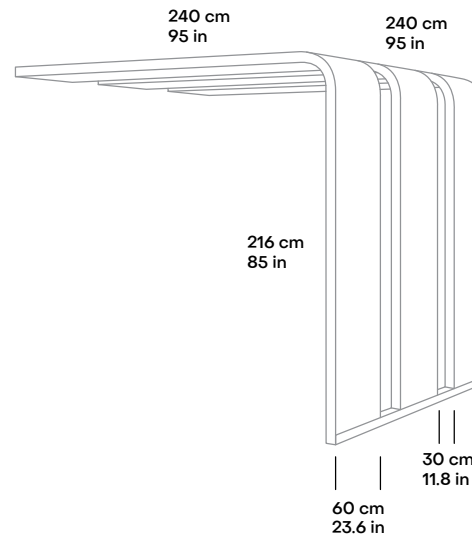

Silen Bridges Connect (W2400) with 3 arches and 30 cm / 12 in gap

Silen Bridges Connect (W2800) with 3 arches and 30 cm / 12 in gap

*Silen Bridges Connect (W2400) with 3 arches
and 30 cm / 12 in gap*

*Silen Bridges Connect (W2800) with 3 arches
and 30 cm / 12 in gap*