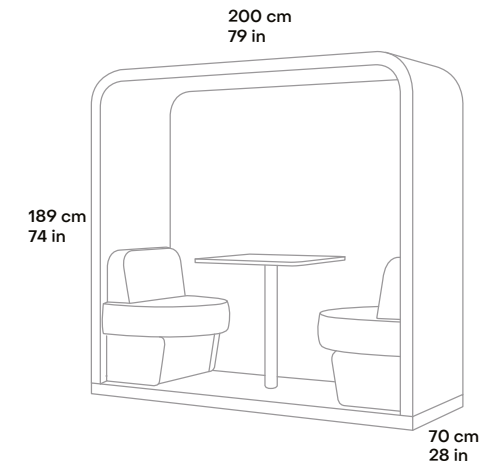

Silen Bridges Mobile prices in detail

Product	Price
Silen Bridges Mobile · 200 x 70 x H189 cm / 79 x 28 x H74 in · Table height 74 cm / 29 in · Tabletop: white or black antibacterial laminate · Carpet: dark grey · Metal fittings: white or black · Auto-locking casters (locked while sitting) · Magnetic coupling to join units together	80.500 SEK
Silen Bridges Mobile extras	
Light & electricity package · 4000 K, 12 V LED light with motion sensor	9.200 SEK
Socket / wireless charger in tabletop · 1 x 110–240 V + wireless charger · Located in the centre of the table	4.945 SEK
Battery · Integrated battery for usage without cable	13.225 SEK