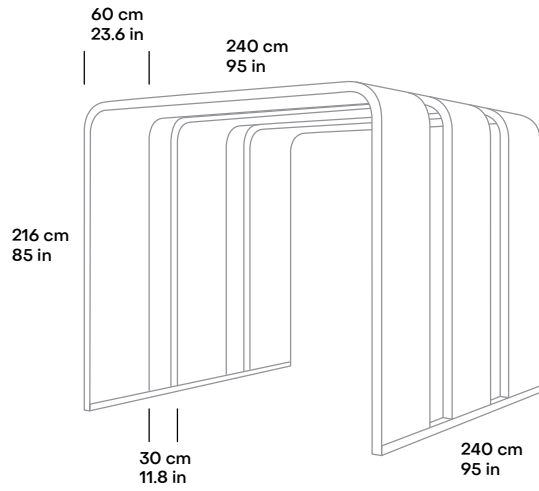

Silen Bridges Portal with 3 arches (W2400)