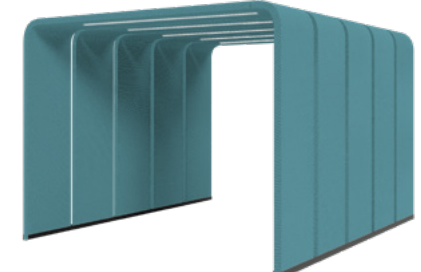

| Product | Price |
|--|--------------------|
| Portal 240x240 (3 arches) · 240 x 240 cm / 95 x 95 in · 3 arches with 30 cm / 12 in gap | 106.950 SEK |
| Portal 280x240 (3 arches) · 280 x 240 cm / 110 x 95 in · 3 arches with 30 cm / 12 in gap | 112.700 SEK |
| Portal 240x330 (4 arches) · 240 x 330 cm / 95 x 130 in · 4 arches with 30 cm / 12 in gap | 141.450 SEK |
| Portal 280x330 (4 arches) · 280 x 330 cm / 110 x 130 in · 4 arches with 30 cm / 12 in gap | 149.500 SEK |
| Portal 240x330 (5 arches) · 240 x 330 cm / 95 x 130 in · 5 arches with 7,5 cm / 3 in gap | 178.250 SEK |
| Portal 280x330 (5 arches) · 280 x 330 cm / 110 x 130 in · 5 arches with 7,5 cm / 3 in gap | 187.450 SEK |

Silen Bridges Portal with 3 arches (W2400)

Silen Bridges Portal with 3 arches (W2800)

Silen Bridges Portal with 4 arches (W2400)

Silen Bridges Portal with 4 arches (W2800)

Silen Bridges Portal with 5 arches (W2400)