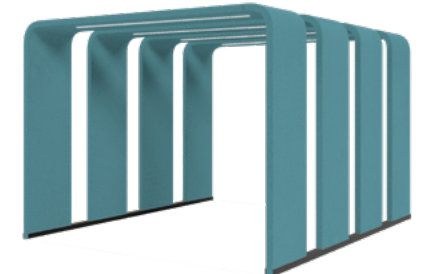

Silen Bridges Portal with 4 arches (W2800)