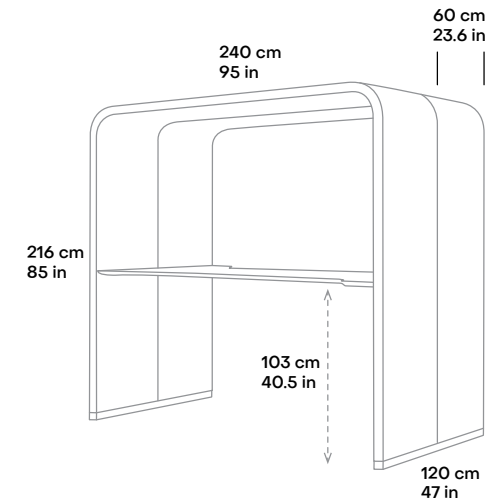

Designed for smaller groups

- Fixed table included
- Sitting or standing height
- TV mounting option
- Over 25 colour options

Meeting table height options:

- 74 cm / 29 in
- 110 cm / 43.3 in

Silen Bridges Bond prices in detail

| Product | Price |
|---|-------------|
| Bond sitting height <ul style="list-style-type: none"> · 240 x 120 cm / 95 x 47 in · Table height 74 cm / 29 in · Tabletop white or black Fenix NTM (antibacterial) with bevelled plywood edge. Thickness 21 mm / 0.83 in · Cable hatch with a cable tray under the table, including 1x 110-240 V socket · 4000 K, 12 V LED light with motion sensor, length of the light 1800 mm / 71 in · Power socket 2x 110-240V + USB A/C charger | 126.500 SEK |
| Bond standing height <ul style="list-style-type: none"> · 240 x 120 cm / 95 x 47 in · Table height 110 cm / 43.3 in · Tabletop white or black Fenix NTM (antibacterial) with bevelled plywood edge. Thickness 21 mm / 0.83 in · Cable hatch with a cable tray under the table, including 1x 110-240 V socket · 4000 K, 12 V LED light with motion sensor, length of the light 1800 mm / 71 in · Power socket 2x 110-240V + USB A/C charger | 126.500 SEK |
| TV-mount <ul style="list-style-type: none"> · Includig a socket for TV and HDMI cable from cable tray to TV | 5.750 SEK |

Silen Bridges Bond sitting height

Silen Bridges Bond standing height

Plywood table with a cable hatch

Cable hatch with a cable tray under the table.

Silen Bridges Bond sitting height

Silen Bridges Bond standing height