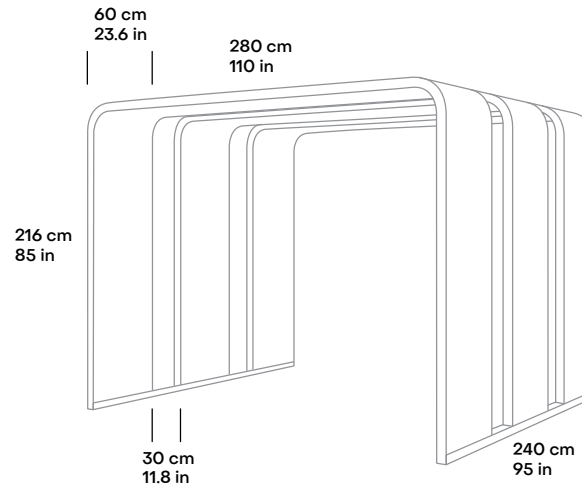

Silen Bridges Portal with 3 arches (W2800)