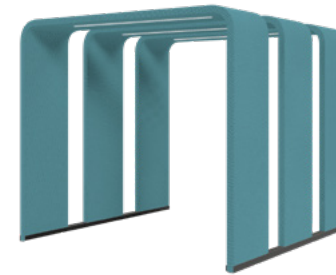

Silen Bridges Portal prices in detail

Product	Price
Portal 240x240 (3 arches) · 240 x 240 cm / 95 x 95 in · 3 arches with 30 cm / 12 in gap	106.950 SEK
Portal 280x240 (3 arches) · 280 x 240 cm / 110 x 95 in · 3 arches with 30 cm / 12 in gap	112.700 SEK
Portal 240x330 (4 arches) · 240 x 330 cm / 95 x 130 in · 4 arches with 30 cm / 12 in gap	141.450 SEK
Portal 280x330 (4 arches) · 280 x 330 cm / 110 x 130 in · 4 arches with 30 cm / 12 in gap	149.500 SEK
Portal 240x330 (5 arches) · 240 x 330 cm / 95 x 130 in · 5 arches with 7,5 cm / 3 in gap	178.250 SEK
Portal 280x330 (5 arches) · 280 x 330 cm / 110 x 130 in · 5 arches with 7,5 cm / 3 in gap	187.450 SEK

Silen Bridges Portal with 3 arches (W2400)