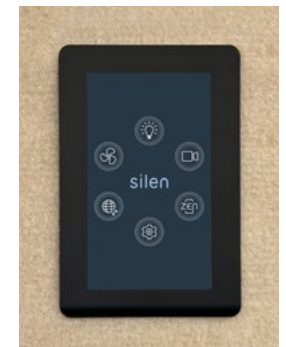

Control panel