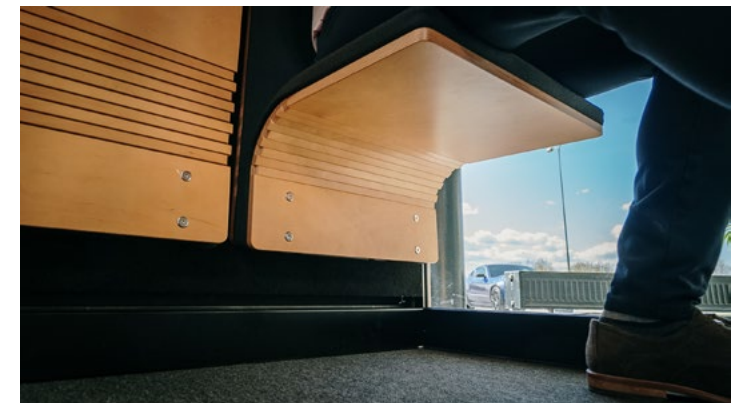

Foldable Jumpseats.