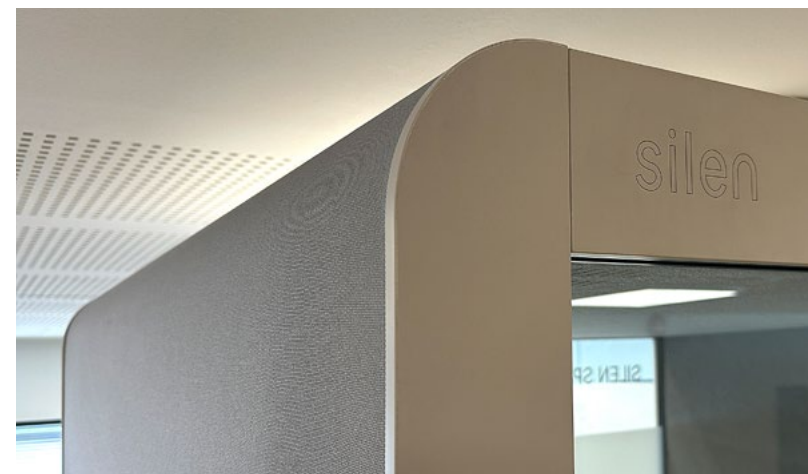

Product	Price
Space 2 Dynamics	213.900 SEK
• Exterior (W x D x H): 240 x 122 x 229 cm • Interior (W x D x H): 220 x 116 x 205 cm • Weight: net 660 kg • Product packed in a wooden crate: 90 x 240 x H 145 cm, total weight 800 kg Price includes: • Glass: 66.2 sound control Rw 40 dB, laminated safety glass • Sides: Covered with a matt sand-structured, powder-coated metal sheet that is easily exchangeable. Options include a range of standard and extra colours, as well as textile coverings. • Trims: Laminated with high-pressure laminate, with colours coordinated to match the powder-coated sides. • Ceiling: Standard ceiling colour is black, with additional colour cover plates available for an up-charge. • Interior: 4 standard colours – see product card • Door fittings and door frame: 3 standard colours– see product card • Floor carpet: 3 standard colours – see product card • Door: right- or left-handed • Electrical connections: Option one: double 110–240 V (10 A) Option two: 110–240 V (10 A) + 2 x USB (5 A) Other power and data options available upon request • Integrated air circulation system • LED light with presence sensor • Adjustable glides for easy levelling • Wheels inside floor, easy to relocate in a room • Possible to combine two or three Space 2 rooms into Space 4 or Space 6	
Space 2 with veneered sides and trims	239.200 SEK
EXTRA FINISHES	
Extra colour sides	6.670 SEK
Ceiling cover (if any other colour than black)	8.510 SEK
Textile sides (Camira Quest)	12.880 SEK

Textile sides (Camira Quest)