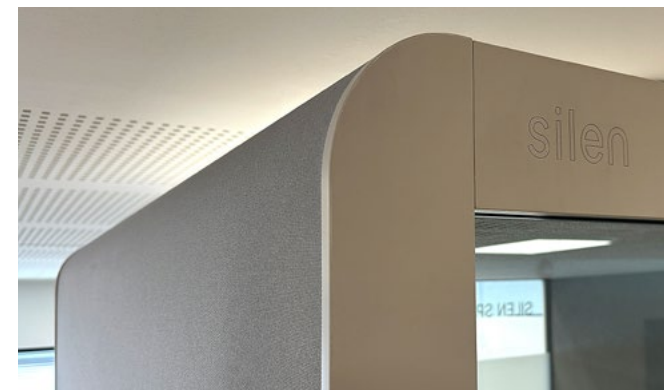

SILEN SPACE 1.5 PRICES IN DETAIL

Product	Price
Space 1.5 Dynamics	133.400 SEK
• Exterior (W x D x H): 145 x 110 x 229 cm • Interior (W x D x H): 125 x 101 x 205 cm • Weight 470 kg/944 lb • Product packed in a wooden crate: 90 x 235 x H 140 cm, total weight 600 kg Price includes: • Glass: 66.2 sound control Rw 40 dB, laminated safety glass • Sides: Covered with a matt sand-structured, powder-coated metal sheet that is easily exchangeable. Options include a range of standard and extra colours, as well as textile coverings. • Trims: Laminated with high-pressure laminate, with colours coordinated to match the powder-coated sides. • Ceiling: Standard ceiling colour is black, with additional colour cover plates available for an up-charge. • Interior: 4 standard colours – see product card • Door fittings and door frame: 3 standard colours – see product card • Floor carpet: 3 standard colours – see product card • Door: right-handed • Electrical connections: Black socket integrated to wall with 1 x 110-240 V + USB-A+C • Other power and data options available upon request • Integrated air circulation system • LED light with presence sensor • Adjustable glides for easy levelling • Wheels inside floor, easy to relocate in a room	
Space 1.5 with veneered sides and trims	156.400 SEK
EXTRA FINISHES	
Extra colour sides	5.865 SEK
Ceiling cover (if any other colour than black)	4.830 SEK
Textile sides (Camira Quest)	12.075 SEK

Textile sides (Camira Quest)