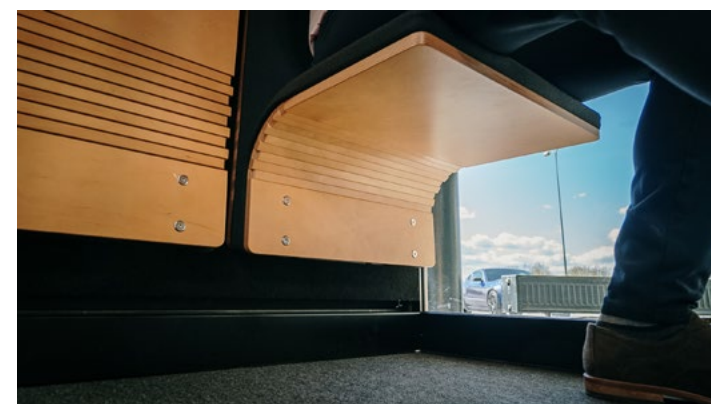

Foldable Jumpseats.