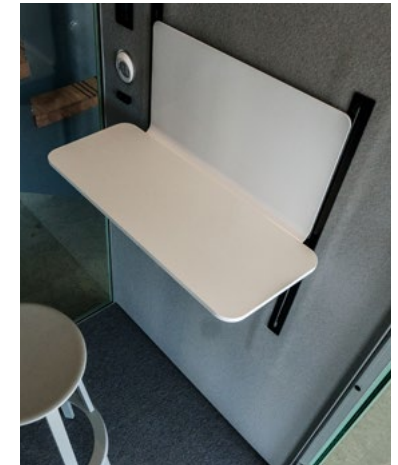

Electrically height adjustable table