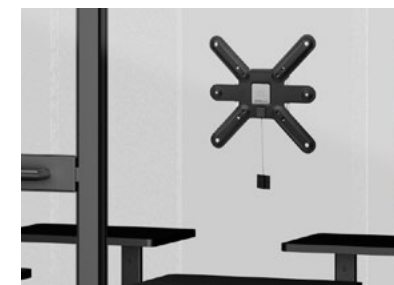

Screen bracket on back glass