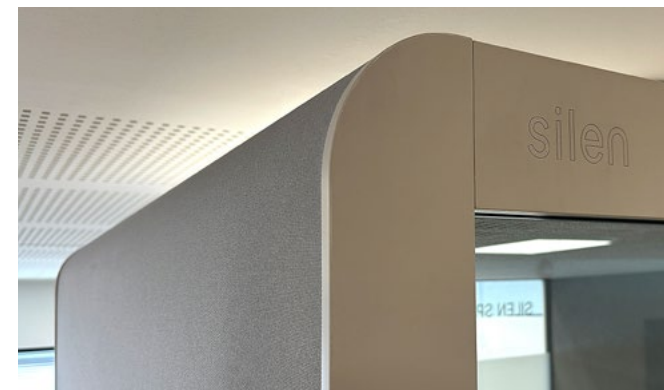

Product	Price
Space 1 Dynamics	105.800 SEK
• Exterior (W x D x H): 110 x 110 x 229 cm • Interior (W x D x H): 90 x 101 x 205 cm • Weight: net 410 kg • Product packed in a wooden crate: 90 x 235 x H 140 cm, total weight 54 0 kg Price includes: • Glass: 66.2 sound control Rw 40 dB, laminated safety glass • Sides: Covered with a matt sand-structured, powder-coated metal sheet that is easily exchangeable. Options include a range of standard and extra colours, as well as textile coverings. • Trims: Laminated with high-pressure laminate, with colours coordinated to match the powder-coated sides. • Ceiling: Standard ceiling colour is black, with additional colour cover plates available for an up-charge. • Interior: 4 standard colours – see product card • Door fittings and door frame: 3 standard colours – see product card • Floor carpet: 3 standard colours – see product card • Door: right- or left-handed • Electrical connections: Black socket integrated to wall with 1 x 110-240 V + USB-A+C, Other power and data options available upon request • Table top: White with antibacterial laminate table top 68 x 27 cm, height 105 cm • Integrated air circulation system • LED light with presence sensor • Adjustable glides for easy levelling • Wheels inside floor, easy to relocate in a room	
Space 1 with veneered sides and trims	128.800 SEK
EXTRA FINISHES	
Extra colour sides	5.290 SEK
Ceiling cover (if any other colour than black)	3.450 SEK
Textile sides (Camira Quest)	11.500 SEK

Textile sides (Camira Quest)