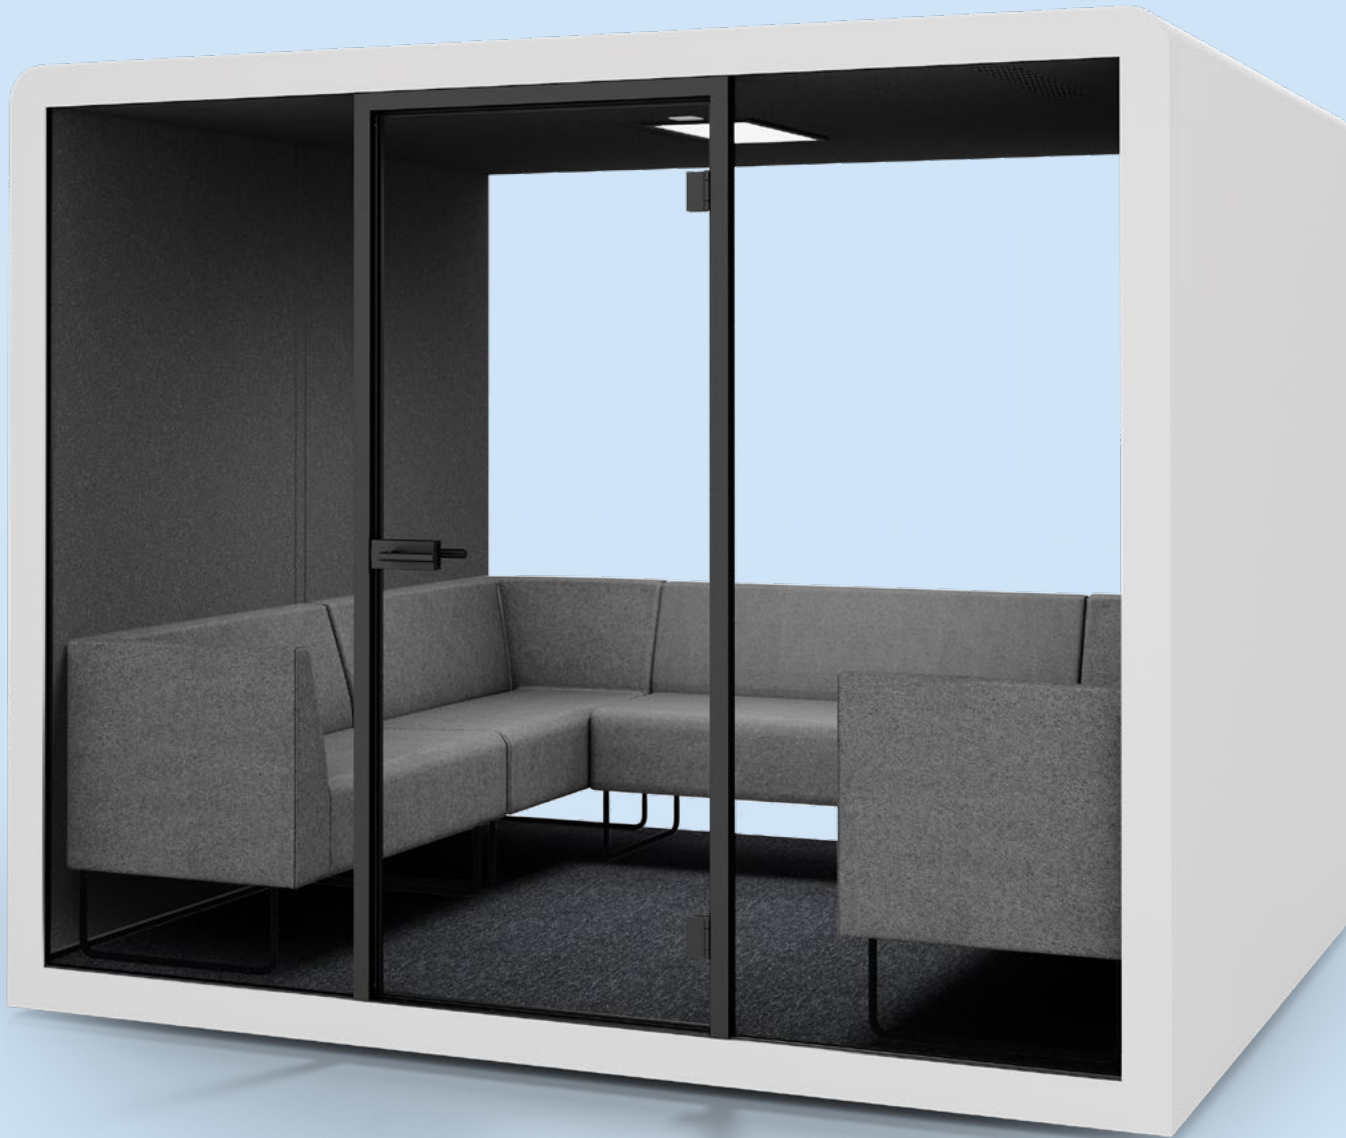

20% rabatt ska dras av på angivna priser

Silen Space Max

Silent room for up to
eight people

Price 333.500 SEK

Integrated table and sofas not included in standard