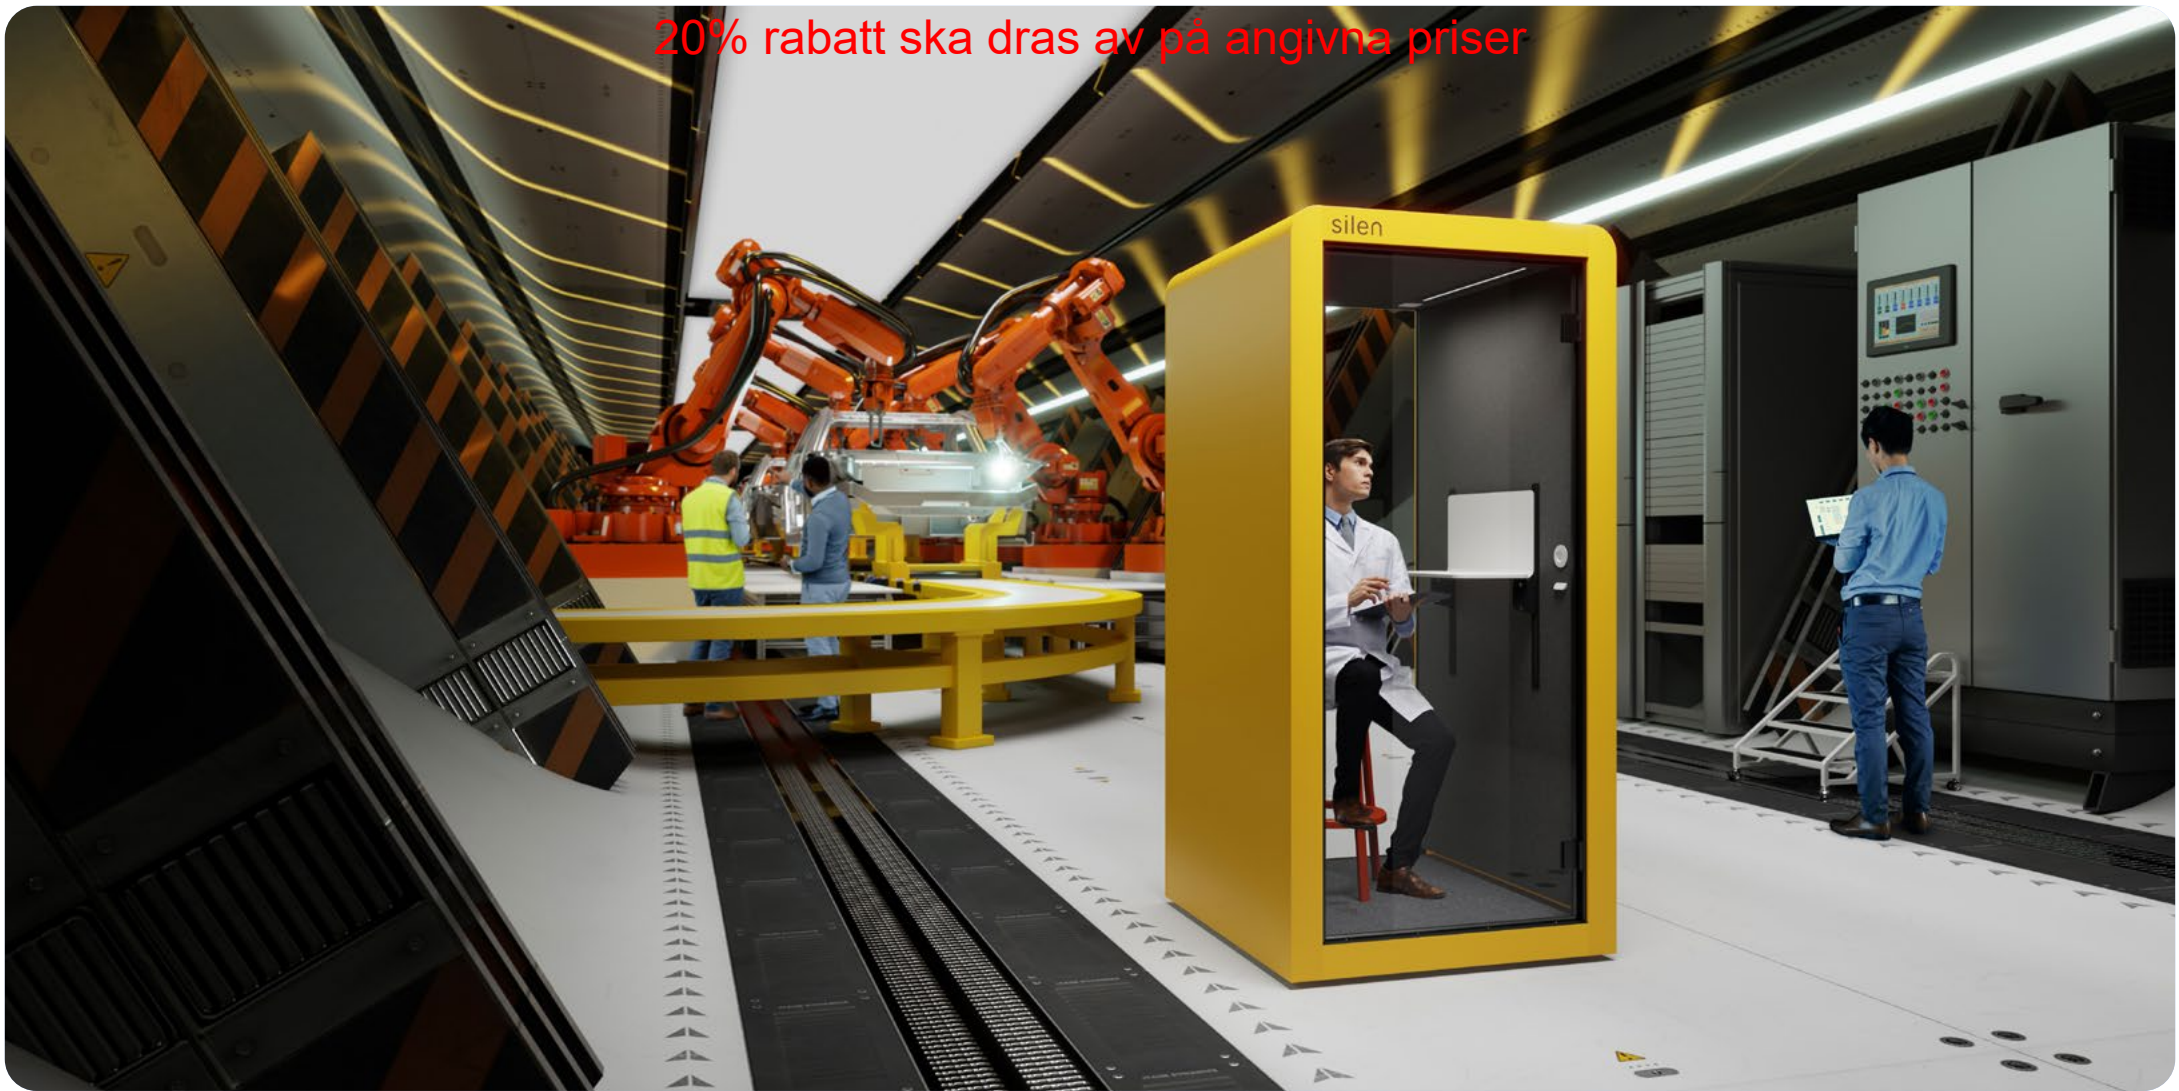

20% rabatt ska dras av på angivna priser

SILEN SPACE 1 FURNITURE SET

Apollo

If you wish to use Space 1 for longer work then the Apollo set is the best choice for you. The electrically adjustable table allows you to set the height most comfortable to you and either work sitting down or standing up. You may also adjust the table height so your laptop would be at the perfect height for video calls.

+ **22.770 SEK**

to be added to pod price

Apollo set includes:

- Electrically height adjustable table with antibacterial worktop
- HAY Revolver stool