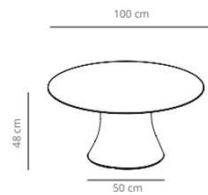

18% rabatt ska dras av på angivna priser