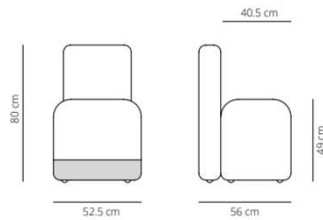

Chair with casters

CODE		FINISHES		sek
		UPHOLSTERY PROTECTION	UPHOLSTERY	
SEASON CHAIR, NO CASTERS	SECHF-1	technical fabric, light or dark grey	G1 (COM/COL)	7.818,40 SEK
	SECHF-2		G2	8.920,40 SEK
	SECHF-3		G3	11.263,60 SEK
	SECHF-4		G4	14.186,80 SEK
	SECHF-5		G5	16.588,00 SEK
CODE		FINISHES		sek
		UPHOLSTERY PROTECTION	UPHOLSTERY	
SEASON CHAIR WITH CASTERS	SECH-1	technical fabric, light or dark grey	G1 (COM/COL)	8.108,40 SEK
	SECH-2		G2	9.280,00 SEK
	SECH-3		G3	11.472,40 SEK
	SECH-4		G4	14.465,20 SEK
	SECH-5		G5	16.878,00 SEK