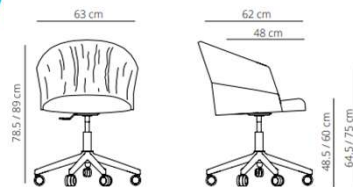

Soft upholstery

▲ 15.7 kg
📦 (x1) 66x64x86 cm (0.36 m³)

CODE		FINISHES		PUBLIC PRICE	
		STRUCTURE	UPHOLSTERY		
COPA PYRAMID SWIVEL BASE, SOFT	COPI5-1	black or white	G1 (T/C)	782 €	- SEK
	COPI5-2		G2	822 €	9.071,20 SEK
	COPI5-3		G3	908 €	9.535,20 SEK
	COPI5-4		G4	993 €	10.532,80 SEK
	COPI5-5		G5	1.081 €	11.518,80 SEK
					12.539,60 SEK
					- SEK
CODE		FINISHES		PUBLIC PRICE	
		STRUCTURE	UPHOLSTERY		
COPA PYRAMID SWIVEL BASE WITHH CASTERS, SOFT	COPIRUS-1	black or white	G1 (T/C)	800 €	- SEK
	COPIRUS-2		G2	845 €	9.280,00 SEK
	COPIRUS-3		G3	924 €	9.802,00 SEK
	COPIRUS-4		G4	1.009 €	10.718,40 SEK
	COPIRUS-5		G5	1.104 €	11.704,40 SEK
					12.806,40 SEK
					- SEK
CODE		FINISHES		PUBLIC PRICE	
		STRUCTURE	UPHOLSTERY		
COPA 5 CASTERS BASE WITH ADJUSTABLE HEIGHT, SOFT	COBRS-1	black or white	G1 (T/C)	800 €	- SEK
	COBRS-2		G2	845 €	9.280,00 SEK
	COBRS-3		G3	924 €	9.802,00 SEK
	COBRS-4		G4	1.009 €	10.718,40 SEK
	COBRS-5		G5	1.104 €	11.704,40 SEK
					12.806,40 SEK

viccarbe