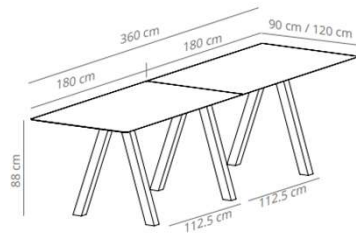

18% rabatt ska dras av på angivna priser

Double table