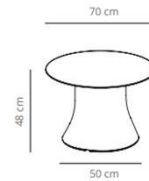

viccarbe

18% rabatt ska dras av på angivna priser

Table diameter 180

153 kg  
 (x1) 82x82x77 cm (0.5 m<sup>3</sup>)  
 (x1)

Table diameter 200

(x1) 82x82x77 cm (0.5 m<sup>3</sup>)  
 (x1)

CODE		FINISHES			
		BASE	TOP		
VCBCAD180	CAD180		stained	matt oak , ash (black)	23.362,40 SEK
VCBCAD180L	CAD180CN		compact laminate (black edge)	black or white	23.060,80 SEK
	CAD180CB		compact laminate (white edge)	white	34.974,00 SEK
CODE		FINISHES			
		BASE	TOP		
VCBCAD200	CAD200		stained	matt oak , ash (black)	29.313,20 SEK

18% rabatt ska dras av på angivna priser

Table diameter 60

Table diameter 70

Table diameter 80

CODE		FINISHES			
		BASE	TOP		
VCBCAD60B	CAD60B		stained	matt oak , ash (black)	6.252,40 SEK
VCBCAD60BL	CAD60BCN		compact laminate (black edge)	black or white	5.510,00 SEK
	CAD60BCB		compact laminate (white edge)	white	6.403,20 SEK
CODE		FINISHES			0,00 SEK
		BASE	TOP		
VCBCAD70BM	CAD70B		stained	matt oak , ash (black)	6.704,80 SEK
VCBCAD70BL	CAD70BCN		compact laminate (black edge)	black or white	5.800,00 SEK
	CAD70BCB		compact laminate (white edge)	white	6.994,80 SEK
CODE		FINISHES			
		BASE	TOP		
VCBCAD80B	CAD80B		stained	matt oak , ash (black)	7.076,00 SEK
VCBCAD80BL	CAD80BCN		compact laminate (black edge)	black or white	6.101,60 SEK
	CAD80BCB		compact laminate (white edge)	white	7.586,40 SEK

viccarbe

18% rabatt ska dras av på angivna priser

Table diameter 100

Table diameter 120

(x1) 59x55x58 cm (0.2 m<sup>3</sup>)  
 (x1) 136x136x7 cm (0.13 m<sup>3</sup>)

CODE		FINISHES			
		BASE	TOP		
VCBCAD100B	CAD100B		stained	matt oak , ash (black)	9.454,00 SEK
VCBCAD100BL	CAD100BCN		compact laminate (black edge)	black or white	7.447,20 SEK
	CAD100BCB		compact laminate (white edge)	white	10.045,60 SEK
CODE		FINISHES			
		BASE	TOP		
VCBCAD120B	CAD120B		stained	matt oak , ash (black)	12.052,40 SEK
VCBCAD120BL	CAD120BCN		compact laminate (black edge)	black or white	10.556,00 SEK
	CAD120BCB		compact laminate (white edge)	white	14.140,40 SEK