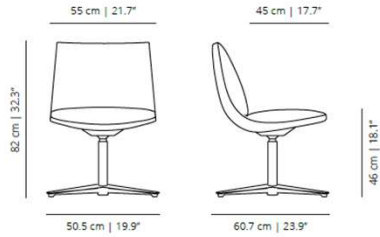

18% rabatt ska dras av på angivna priser

Standard

13.2 kg
(x1) 69x74x83cm (0.42 m³)

CODE	FINISHES			PUBLIC PRICE	
	STRUCTURE	PIPING	UPHOLSTERY		
VCBNOHEXSIGL	NOHEXSIGL-1	black or white (microtexturized)	white, linen, burgundy, forest green or anthracite	G1 (T/C)	8 862 SEK
	NOHEXSIGL-2			G2	9 187 SEK
	NOHEXSIGL-3			G3	9 825 SEK
	NOHEXSIGL-4			G4	10 463 SEK
	NOHEXSIGL-5			G5	11 101 SEK

*The seat offers the possibility of including a tilting mechanism for an additional cost of 366 SEK