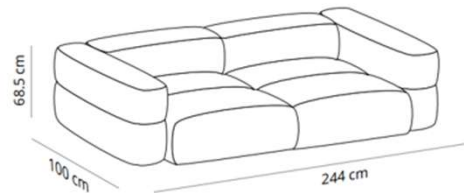

viccarbe

CODE		FINISHES	
VCBSAVCOMP3	COMPOSITION 3	G1(T/C)	33.060,00 SEK
		G2	36.424,00 SEK
		G3	42.535,20 SEK
		G4	48.998,40 SEK
		G5	55.703,20 SEK
		ECOALF	55.703,20 SEK

CODE		FINISHES	
VCBSAVCOMP4	COMPOSITION 4	G1(T/C)	43.047,60 SEK
		G2	47.339,60 SEK
		G3	55.134,80 SEK
		G4	63.266,40 SEK
		G5	71.769,20 SEK
		ECOALF	71.769,20 SEK

CODE		FINISHES	
VCBSAVCOMP5	COMPOSITION 5	G1(T/C)	44.544,00 SEK
		G2	49.230,40 SEK
		G3	57.860,80 SEK
		G4	66.839,20 SEK
		G5	76.235,20 SEK
		ECOALF	76.235,20 SEK