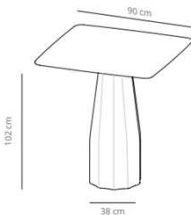

Table 90x90

CODE		FINISHES			
		BASE	TOP		
VCBBUC70H87	BUC70H	white, black or taupe	stained	matt oak, ash (black)	8.108,40 SEK
VCBBUC70H47	BUC70HCN		compact laminate (black edge)	white or black	8.827,60 SEK
	BUC70HCB		compact laminate (white edge)	white	8.827,60 SEK
					0,00 SEK
CODE		FINISHES			
		BASE	TOP		
VCBBUC80H87	BUC80H	white, black or taupe	stained	matt oak, ash (black)	9.071,20 SEK
VCBBUC80H47	BUC80HCN		compact laminate (black edge)	white or black	10.753,20 SEK
	BUC80HCB		compact laminate (white edge)	white	10.753,20 SEK
CODE		FINISHES			
		BASE	TOP		
VCBBUC90H87	BUC90H	white, black or taupe	stained	matt oak, ash (black)	9.929,60 SEK
VCBBUC90H47	BUC90HCN		compact laminate (black edge)	white or black	11.542,00 SEK
	BUC90HCB		compact laminate (white edge)	white	11.542,00 SEK

viccarbe