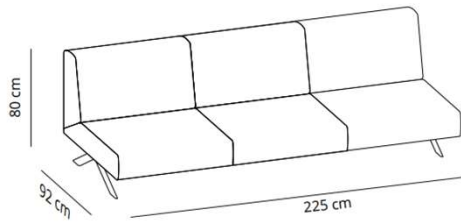

Composition 5

CODE		FINISHES		
VCBSISMPCOMP 5	COMPOSITION SOFÅ 6	smooth upholstery	G1 (T/C)	41.551,20 SEK
			G2	43.987,20 SEK
			G3	47.676,00 SEK
			G4	51.886,80 SEK
			G5	55.784,40 SEK
		soft upholstery	G1 (T/C)	46.840,80 SEK
			G2	49.242,00 SEK
			G3	54.253,20 SEK
			G4	58.638,00 SEK
			G5	63.266,40 SEK

viccarbe