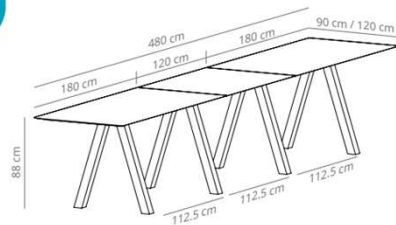

Triple table

DOUBLE TABLE, 360CM, H88CM								
FINISHES			CODE		CODE			
LEGS	TOP		WIDTH 120		WIDTH 90			
stained (oak): matt oak, cognac, ash or wenge	stained	matt oak	TRMDROAH	52.664,00 SEK	VCBTRMD H	TRMDROH	43.407,20 SEK	
		Ash (black)					54.357,60 SEK	44.497,60 SEK
TRIPLE TABLE, 480CM, H 88CM								
FINISHES			CODE		CODE			
LEGS	TOP		WIDTH 120		WIDTH 90			
stained (oak): matt oak, cognac, ash or wenge	stained	matt oak	TRMTROAH	71.444,40 SEK	VCBTRMT H	TRMTROH	59.125,20 SEK	
		Ash (black)					73.729,60 SEK	60.714,40 SEK