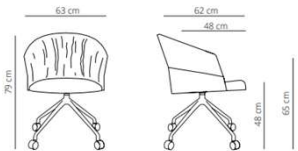

Soft upholstery

▲ 15.2 kg
📦 (x1) 66x64x86 cm (0.36 m³)