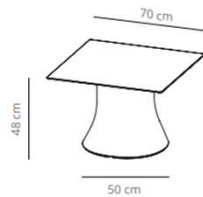

18% rabatt ska dras av på angivna priser

Table 80x80