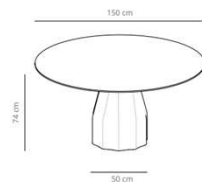

Table diameter 150

CODE		FINISHES			PUBLIC PRICE	
		BASE	TOP			
VCBBUD10087	BUD100	white, black or taupe	stained	matt oak, ash (black)	761 €	- SEK 8.827,60 SEK
VCBBUD10047	BUD100CN		compact laminate (black edge)	white or black	995 €	11.542,00 SEK
	BUD100CB		compact laminate (white edge)	white	995 €	11.542,00 SEK
						- SEK
CODE		FINISHES			PUBLIC PRICE	
		BASE	TOP			
VCBBUD12087	BUD120	white, black or taupe	stained	matt oak, ash (black)	927 €	- SEK 10.753,20 SEK
VCBBUD12047	BUD120CN		compact laminate (black edge)	white or black	1.191 €	13.815,60 SEK
	BUD120CB		compact laminate (white edge)	white	1.191 €	13.815,60 SEK
						- SEK
CODE		FINISHES			PUBLIC PRICE	
		BASE	TOP			
VCBBUD15087	BUD150	white, black or taupe	stained	matt oak, ash (black)	1.160 €	- SEK 13.456,00 SEK
VCBBUD15047	BUD150CN		compact laminate (black edge)	white or black	1.512 €	17.539,20 SEK
	BUD150CB		compact laminate (white edge)	white	1.512 €	17.539,20 SEK