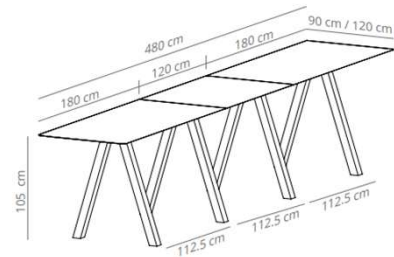

Triple table

DOUBLE TABLE, 360CM, H105CM

FINISHES		CODE		CODE			
LEGS	TOP	WIDTH 120		WIDTH 90			
stained (oak): matt oak, cognac, ash or wenge	stained	matt oak	TRMDROAB	VCBTRMDB	TRMDROB	59.125,20 SEK	49.833,60 SEK
lacquered microtexturized (beech):		Ash (black)				60.784,00 SEK	50.924,00 SEK

TRIPLE TABLE, 480CM, H105 CM

FINISHES		CODE		CODE			
LEGS	TOP	WIDTH 120		WIDTH 90			
stained (oak): matt oak, cognac, ash or wenge	stained	matt oak	TRMTROAB		TRMTROB	80.063,20 SEK	67.720,80 SEK
lacquered		Ash (black)				82.255,60 SEK	69.263,60 SEK

viccarbe