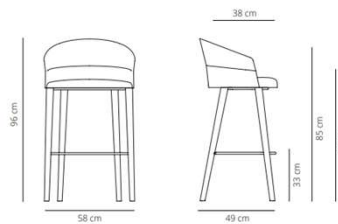

18% rabatt ska dras av på angivna priser

Smooth upholstery

9.7 kg  
(x1) 100x62x57 cm (0.35 m<sup>3</sup>)

Smooth upholstery

10.1 kg  
(x1) 106x62x57 cm (0.37 m<sup>3</sup>)

CODE		FINISHES		PUBLIC PRICE	
		STRUCTURE	UPHOLSTERY		
4 SOLID OAK LEGS COUNTER STOOL, SMOOTH	COT4MACO-1	matt oak, cognac, ash and wenge	G1 (T/C)	850 €	9.860,00 SEK
	COT4MACO-2		G2	888 €	10.300,80 SEK
	COT4MACO-3		G3	950 €	11.020,00 SEK
	COT4MACO-4		G4	1.021 €	11.843,60 SEK
	COT4MACO-5		G5	1.096 €	12.713,60 SEK
					- SEK
CODE		FINISHES		PUBLIC PRICE	
		STRUCTURE	UPHOLSTERY		
4 SOLID OAK LEGS BAR STOOL, SMOOTH	COT4MABAR-1	matt oak, cognac, ash and wenge	G1 (T/C)	850 €	9.860,00 SEK
	COT4MABAR-2		G2	888 €	10.300,80 SEK
	COT4MABAR-3		G3	950 €	11.020,00 SEK
	COT4MABAR-4		G4	1.021 €	11.843,60 SEK
	COT4MABAR-5		G5	1.096 €	12.713,60 SEK
					- SEK