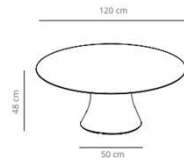

Table diameter 120

CODE		FINISHES			
		BASE	TOP		
VCBCAD100B	CAD100B		stained	matt oak , ash (black)	9.454,00 SEK
VCBCAD100BL	CAD100BCN		compact laminate (black edge)	black or white	7.447,20 SEK
	CAD100BCB		compact laminate (white edge)	white	10.045,60 SEK
CODE		FINISHES			
		BASE	TOP		
VCBCAD120B	CAD120B		stained	matt oak , ash (black)	12.052,40 SEK
VCBCAD120BL	CAD120BCN		compact laminate (black edge)	black or white	10.556,00 SEK
	CAD120BCB		compact laminate (white edge)	white	14.140,40 SEK

viccarbe