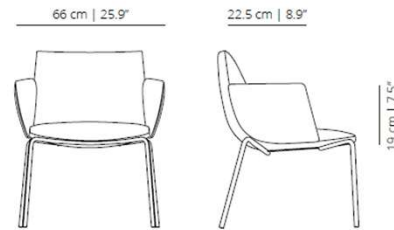

Upholstered armrest

1.1 kg

Included and fitted on the chair

CODE		FINISHES	PUBLIC PRICE
		UPHOLSTERY	
-	NOHEXBRT-1	G1 (T/C)	2 564 SEK
	NOHEXBRT-2	G2	2 854 SEK
	NOHEXBRT-3	G3	3 434 SEK
	NOHEXBRT-4	G4	4 014 SEK
	NOHEXBRT-5	G5	4 594 SEK