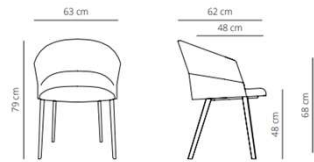

Smooth upholstery

▲ 11.2 kg
📦 (x1) 66x64x86 cm (0.36 m³)