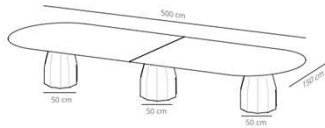

Table 500x150

CODE		FINISHES			
		BASE	TOP		
VCBBUC24087	BUC240		stained	matt oak, ash (black)	- SEK
VCBBUC24047	BUC240CN	white, black or taupe	compact laminate (black edge)	white or black	24.116,40 SEK
	BUC240CB		compact laminate (white edge)	white	19.789,60 SEK
					- SEK
CODE		FINISHES			
		BASE	TOP		
VCBBUC30087	BUC300	white, black or taupe	stained	matt oak, ash (black)	- SEK
					39.892,40 SEK
					- SEK
CODE		FINISHES			
		BASE	TOP		
-	BUC500	white, black or taupe	stained	matt oak, ash (black)	- SEK
					54.798,40 SEK