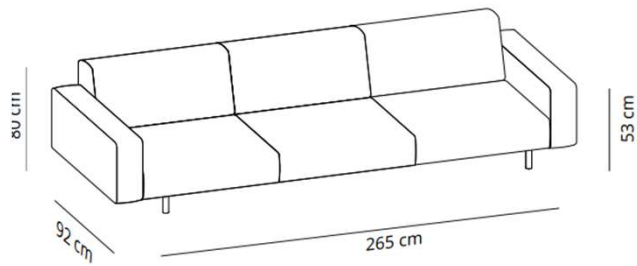

18% rabatt ska dras av på angivna priser

CODE		FINISHES		
-	COMPOSITION SOFÅ 7	smooth upholstery	G1 (T/C)	48.058,80 SEK
			G2	51.056,24 SEK
			G3	55.842,40 SEK
			G4	61.150,56 SEK
			G5	66.145,52 SEK
		soft upholstery	G1 (T/C)	53.348,40 SEK
			G2	56.311,04 SEK
			G3	62.419,60 SEK
			G4	67.901,76 SEK
			G5	73.627,52 SEK

viccarbe