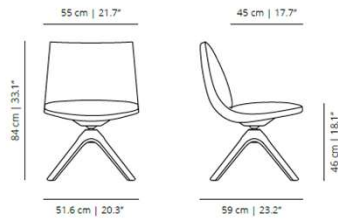

18% rabatt ska dras av på angivna priser

WOODEN SWIVEL BASE

Standard

9.7 kg
(x1) 69x74x83cm (0.42 m³)

CODE	FINISHES			PUBLIC PRICE	
	STRUCTURE	PIPING	UPHOLSTERY		
VCBNOHEXSIGMA	NOHEXSIGMA-1	stained beech: matt oak, cognac, ash, bleached oak or walnut	white, linen, burgundy, forest green or anthracite	G1 (T/C)	12 261 SEK
	NOHEXSIGMA-2			G2	12 586 SEK
	NOHEXSIGMA-3			G3	13 224 SEK
	NOHEXSIGMA-4			G4	13 862 SEK
	NOHEXSIGMA-5			G5	14 500 SEK

*The seat offers the possibility of including a tilting mechanism for an additional cost of 366 SEK

**The structure offers the possibility of including a self-return mechanism for an additional cost of 742 SEK