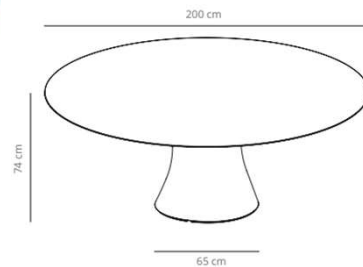

18% rabatt ska dras av på angivna priser

Table diameter 60

37.2 kg  
 (x1) 59x55x105 cm (0.34 m<sup>3</sup>)  
 (x1) 76x76x7 cm (0.04 m<sup>3</sup>)

Table diameter 70

36.4 kg  
 (x1) 59x55x105 cm (0.34 m<sup>3</sup>)  
 (x1) 86x86x7 cm (0.05 m<sup>3</sup>)

viccarbe

18% rabatt ska dras av på angivna priser

Table diameter 180

153 kg  
 (x1) 82x82x77 cm (0.5 m<sup>3</sup>)  
 (x1)

Table diameter 200

(x1) 82x82x77 cm (0.5 m<sup>3</sup>)  
 (x1)

CODE		FINISHES			
		BASE	TOP		
VCBCAD180	CAD180		stained	matt oak , ash (black)	23.362,40 SEK
VCBCAD180L	CAD180CN		compact laminate (black edge)	black or white	23.060,80 SEK
	CAD180CB		compact laminate (white edge)	white	34.974,00 SEK
CODE		FINISHES			
		BASE	TOP		
VCBCAD200	CAD200		stained	matt oak , ash (black)	29.313,20 SEK

18% rabatt ska dras av på angivna priser

Table diameter 60

Table diameter 70

Table diameter 80

CODE		FINISHES			
		BASE	TOP		
VCBCAD60B	CAD60B		stained	matt oak , ash (black)	6.252,40 SEK
VCBCAD60BL	CAD60BCN		compact laminate (black edge)	black or white	5.510,00 SEK
	CAD60BCB		compact laminate (white edge)	white	6.403,20 SEK
CODE		FINISHES			0,00 SEK
		BASE	TOP		
VCBCAD70BM	CAD70B		stained	matt oak , ash (black)	6.704,80 SEK
VCBCAD70BL	CAD70BCN		compact laminate (black edge)	black or white	5.800,00 SEK
	CAD70BCB		compact laminate (white edge)	white	6.994,80 SEK
CODE		FINISHES			
		BASE	TOP		
VCBCAD80B	CAD80B		stained	matt oak , ash (black)	7.076,00 SEK
VCBCAD80BL	CAD80BCN		compact laminate (black edge)	black or white	6.101,60 SEK
	CAD80BCB		compact laminate (white edge)	white	7.586,40 SEK