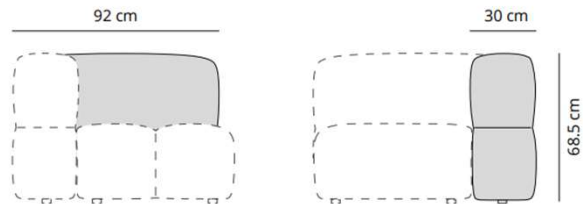

Upholstered high armrest

18 kg

CODE				
RIGHT		LEFT		
VCBSAVIBRHT	SAVIBRHTD-1	VCBSAVIBRHT	SAVIBRHTI-1	5.742,00 SEK
	SAVIBRHTD-2		SAVIBRHTI-2	6.403,20 SEK
	SAVIBRHTD-3		SAVIBRHTI-3	7.632,80 SEK
	SAVIBRHTD-4		SAVIBRHTI-4	8.920,40 SEK
	SAVIBRHTD-5		SAVIBRHTI-5	10.266,00 SEK
	SAVIBRHTD-E		SAVIBRHTI-E	10.266,00 SEK