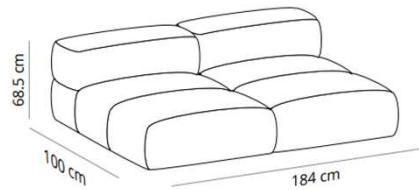

18% rabatt ska dras av på angivna priser

Composition 3

Composition 4