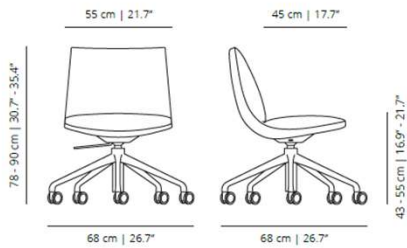

18% rabatt ska dras av på angivna priser

FIVE CASTERS ALUMINIUM BASE

Standard

14.1 kg
(x1) 69x74x83cm (0.42 m³)

CODE	FINISHES			PUBLIC PRICE	
	STRUCTURE	PIPING	UPHOLSTERY		
VCBNOHEXSI5R	NOHEXSI5R-1	black or white (microtexturized) or polished aluminium	white, linen, burgundy, forest green or anthracite	G1 (T/C)	9 094 SEK
	NOHEXSI5R-2			G2	9 419 SEK
	NOHEXSI5R-3			G3	10 057 SEK
	NOHEXSI5R-4			G4	10 695 SEK
	NOHEXSI5R-5			G5	11 333 SEK

*The seat offers the possibility of including a tilting mechanism with locking mechanism for an additional cost of 366 SEK