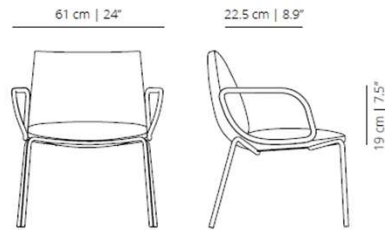

18% rabatt ska dras av på angivna priser

ARMREST OPTIONS

Metal armrest

1.1 kg

Included and fitted on the chair

CODE		FINISHES	PUBLIC PRICE
		STRUCTURE	
-	NOHEXBR	black, white or taupe	2 018 SEK

Armrests made in calibrated tubular steel, lacquered in thermosetting polyester in black, white or taupe. Available for all bases and seats.