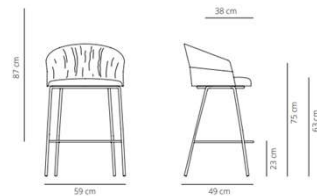

18% rabatt ska dras av på angivna priser

Soft upholstery

▲ 8.8 kg
🗑️ (x1) 100x62x51 cm (0.32 m³)

Soft upholstery