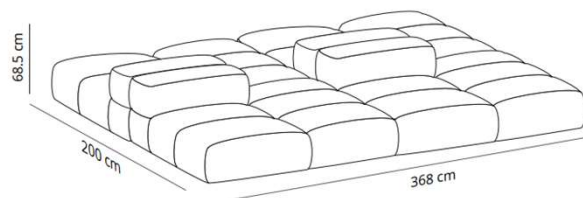

18% rabatt ska dras av på angivna priser

CODE		FINISHES	
VCBSAVCOMP15	COMPOSITION 15	G1(T/C)	87.348,00 SEK
		G2	95.410,00 SEK
		G3	109.724,40 SEK
		G4	124.734,80 SEK
		G5	140.406,40 SEK
		ECOALF	140.406,40 SEK

CODE		FINISHES	
VCBSAVCOMP16	COMPOSITION 16	G1(T/C)	70.423,60 SEK
		G2	77.406,80 SEK
		G3	89.830,40 SEK
		G4	102.752,80 SEK
		G5	116.440,80 SEK
		ECOALF	116.440,80 SEK

CODE		FINISHES	
VCBSAVCOMP18	COMPOSITION 18	G1(T/C)	113.819,20 SEK
		G2	126.115,20 SEK
		G3	148.062,40 SEK
		G4	170.937,60 SEK
		G5	194.926,40 SEK
		ECOALF	194.926,40 SEK

viccarbe