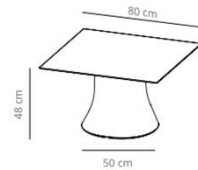

18% rabatt ska dras av på angivna priser

(x1) 59x55x58 cm (0.2 m²)
(x1) 96x96x7 cm (0.06 m²)

CODE		FINISHES			
		BASE	TOP		
VCBCAC70B	CAC70B		stained	matt oak , ash (black)	7.377,60 SEK
VCBCAC70BL	CAC70BCN		compact laminate (black edge)	black or white	6.623,60 SEK
	CAC70BCB		compact laminate (white edge)	white	7.342,80 SEK
CODE		FINISHES			
		BASE	TOP		
VCBCAC80B	CAC80B		stained	matt oak , ash (black)	8.421,60 SEK
VCBCAC80BL	CAC80BCN		compact laminate (black edge)	black or white	7.145,60 SEK
	CAC80BCB		compact laminate (white edge)	white	9.071,20 SEK
CODE		FINISHES			
		BASE	TOP		
					5.359,20 SEK
VCBCAC90B	CAC90B	#jREF!	stained	matt oak , ash (black)	9.674,40 SEK
VCBCAC90BL	CAC90BCN		compact laminate (black edge)	black or white	8.328,80 SEK
	CAC90BCB		compact laminate (white edge)	white	10.161,60 SEK

viccarbe