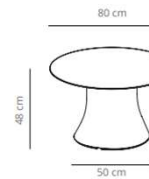

viccarbe

18% rabatt ska dras av på angivna priser

Table diameter 180

153 kg  
 (x1) 82x82x77 cm (0.5 m<sup>3</sup>)  
 (x1)

Table diameter 200

(x1) 82x82x77 cm (0.5 m<sup>3</sup>)  
 (x1)

CODE		FINISHES			
		BASE	TOP		
VCBCAD180	CAD180		stained	matt oak , ash (black)	23.362,40 SEK
VCBCAD180L	CAD180CN		compact laminate (black edge)	black or white	23.060,80 SEK
	CAD180CB		compact laminate (white edge)	white	34.974,00 SEK
CODE		FINISHES			
		BASE	TOP		
VCBCAD200	CAD200		stained	matt oak , ash (black)	29.313,20 SEK

18% rabatt ska dras av på angivna priser

Table diameter 60

Table diameter 70

Table diameter 80

CODE		FINISHES			
		BASE	TOP		
VCBCAD60B	CAD60B		stained	matt oak , ash (black)	6.252,40 SEK
VCBCAD60BL	CAD60BCN		compact laminate (black edge)	black or white	5.510,00 SEK
	CAD60BCB		compact laminate (white edge)	white	6.403,20 SEK
CODE		FINISHES			0,00 SEK
		BASE	TOP		
VCBCAD70BM	CAD70B		stained	matt oak , ash (black)	6.704,80 SEK
VCBCAD70BL	CAD70BCN		compact laminate (black edge)	black or white	5.800,00 SEK
	CAD70BCB		compact laminate (white edge)	white	6.994,80 SEK
CODE		FINISHES			
		BASE	TOP		
VCBCAD80B	CAD80B		stained	matt oak , ash (black)	7.076,00 SEK
VCBCAD80BL	CAD80BCN		compact laminate (black edge)	black or white	6.101,60 SEK
	CAD80BCB		compact laminate (white edge)	white	7.586,40 SEK

viccarbe

18% rabatt ska dras av på angivna priser

Table diameter 100

Table diameter 120

(x1) 59x55x58 cm (0.2 m<sup>3</sup>)  
 (x1) 136x136x7 cm (0.13 m<sup>3</sup>)

CODE		FINISHES			
		BASE	TOP		
VCBCAD100B	CAD100B		stained	matt oak , ash (black)	9.454,00 SEK
VCBCAD100BL	CAD100BCN		compact laminate (black edge)	black or white	7.447,20 SEK
	CAD100BCB		compact laminate (white edge)	white	10.045,60 SEK
CODE		FINISHES			
		BASE	TOP		
VCBCAD120B	CAD120B		stained	matt oak , ash (black)	12.052,40 SEK
VCBCAD120BL	CAD120BCN		compact laminate (black edge)	black or white	10.556,00 SEK
	CAD120BCB		compact laminate (white edge)	white	14.140,40 SEK