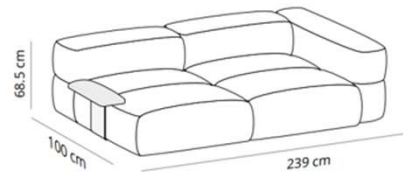

Composition 5