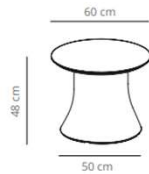

viccarbe

18% rabatt ska dras av på angivna priser

Table diameter 180

153 kg  
 (x1) 82x82x77 cm (0.5 m<sup>3</sup>)  
 (x1)

Table diameter 200

(x1) 82x82x77 cm (0.5 m<sup>3</sup>)  
 (x1)

CODE		FINISHES			
		BASE	TOP		
VCBCAD180	CAD180		stained	matt oak , ash (black)	23.362,40 SEK
VCBCAD180L	CAD180CN		compact laminate (black edge)	black or white	23.060,80 SEK
	CAD180CB		compact laminate (white edge)	white	34.974,00 SEK
CODE		FINISHES			
		BASE	TOP		
VCBCAD200	CAD200		stained	matt oak , ash (black)	29.313,20 SEK

18% rabatt ska dras av på angivna priser

Table diameter 60

Table diameter 70

Table diameter 80

CODE		FINISHES			
		BASE	TOP		
VCBCAD60B	CAD60B		stained	matt oak , ash (black)	6.252,40 SEK
VCBCAD60BL	CAD60BCN		compact laminate (black edge)	black or white	5.510,00 SEK
	CAD60BCB		compact laminate (white edge)	white	6.403,20 SEK
CODE		FINISHES			0,00 SEK
		BASE	TOP		
VCBCAD70BM	CAD70B		stained	matt oak , ash (black)	6.704,80 SEK
VCBCAD70BL	CAD70BCN		compact laminate (black edge)	black or white	5.800,00 SEK
	CAD70BCB		compact laminate (white edge)	white	6.994,80 SEK
CODE		FINISHES			
		BASE	TOP		
VCBCAD80B	CAD80B		stained	matt oak , ash (black)	7.076,00 SEK
VCBCAD80BL	CAD80BCN		compact laminate (black edge)	black or white	6.101,60 SEK
	CAD80BCB		compact laminate (white edge)	white	7.586,40 SEK

viccarbe

18% rabatt ska dras av på angivna priser

Table diameter 100

Table diameter 120

(x1) 59x55x58 cm (0.2 m<sup>3</sup>)  
 (x1) 136x136x7 cm (0.13 m<sup>3</sup>)

CODE		FINISHES			
		BASE	TOP		
VCBCAD100B	CAD100B		stained	matt oak , ash (black)	9.454,00 SEK
VCBCAD100BL	CAD100BCN		compact laminate (black edge)	black or white	7.447,20 SEK
	CAD100BCB		compact laminate (white edge)	white	10.045,60 SEK
CODE		FINISHES			
		BASE	TOP		
VCBCAD120B	CAD120B		stained	matt oak , ash (black)	12.052,40 SEK
VCBCAD120BL	CAD120BCN		compact laminate (black edge)	black or white	10.556,00 SEK
	CAD120BCB		compact laminate (white edge)	white	14.140,40 SEK