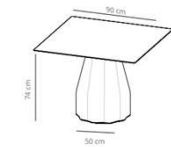

Table 90x90

CODE		FINISHES			- SEK
		BASE	TOP		
VCBBUC7087	BUC70		stained	matt oak, ash (black)	6.728,00 SEK
VCBBUC7047	BUC70CN	white, black or taupe	compact laminate (black edge)	white or black	7.516,80 SEK
	BUC70CB		compact laminate (white edge)	white	7.516,80 SEK
					- SEK
CODE		FINISHES			- SEK
		BASE	TOP		
VCBBUC8087	BUC80		stained	matt oak, ash (black)	7.818,40 SEK
VCBBUC8047	BUC80CN	white, black or taupe	compact laminate (black edge)	white or black	9.349,60 SEK
	BUC80CB		compact laminate (white edge)	white	9.349,60 SEK
					- SEK
CODE		FINISHES			- SEK
		BASE	TOP		
VCBBUC9087	BUC90		stained	matt oak, ash (black)	8.259,20 SEK
VCBBUC9047	BUC90CN	white, black or taupe	compact laminate (black edge)	white or black	10.451,60 SEK
	BUC90CB		compact laminate (white edge)	white	10.451,60 SEK