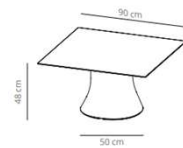

18% rabatt ska dras av på angivna priser

Table diameter 60

37.2 kg  
 (x1) 59x55x105 cm (0.34 m<sup>3</sup>)  
 (x1) 76x76x7 cm (0.04 m<sup>3</sup>)

Table diameter 70

36.4 kg  
 (x1) 59x55x105 cm (0.34 m<sup>3</sup>)  
 (x1) 86x86x7 cm (0.05 m<sup>3</sup>)

# 18% rabatt ska dras av på angivna priser

**Table 70x70**

**Table 80x80**

**Table 90x90**

(x1) 59x55x58 cm (0.2 m<sup>2</sup>)  
(x1) 96x96x7 cm (0.06 m<sup>2</sup>)

CODE		FINISHES			
		BASE	TOP		
VCBCAC70B	CAC70B		stained	matt oak , ash (black)	7.377,60 SEK
VCBCAC70BL	CAC70BCN		compact laminate (black edge)	black or white	6.623,60 SEK
	CAC70BCB		compact laminate (white edge)	white	7.342,80 SEK
CODE		FINISHES			
		BASE	TOP		
VCBCAC80B	CAC80B		stained	matt oak , ash (black)	8.421,60 SEK
VCBCAC80BL	CAC80BCN		compact laminate (black edge)	black or white	7.145,60 SEK
	CAC80BCB		compact laminate (white edge)	white	9.071,20 SEK
CODE		FINISHES			
		BASE	TOP		
					5.359,20 SEK
VCBCAC90B	CAC90B	#jREF!	stained	matt oak , ash (black)	9.674,40 SEK
VCBCAC90BL	CAC90BCN		compact laminate (black edge)	black or white	8.328,80 SEK
	CAC90BCB		compact laminate (white edge)	white	10.161,60 SEK